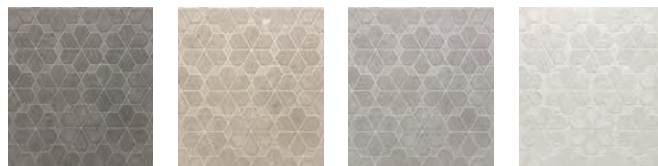

DÉCOR

DARK GREY

GREIGE

GREY

WHITE