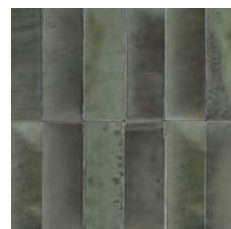

SHADE VARIATION
HIGH

WALL
200 X 65MM

WATERCOLOUR GREEN & WHITE 150 X 50MM

WALL

WHITE

BEIGE

BLUE

GREEN