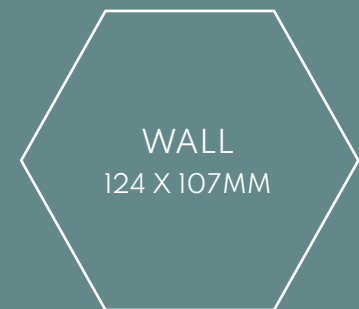

CHARACTERISTICS

EDGE PROFILE
NON-RECTIFIED

MATERIAL
CERAMIC

THICKNESS
9MM

FINISH
GLOSS

SHADE VARIATION
NONE