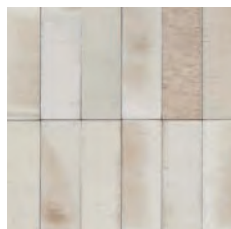

SHADE VARIATION
HIGH

WALL
200 X 65MM

WATERCOLOUR GREEN & WHITE 150 X 50MM

WALL

WHITE

BEIGE

BLUE

GREEN