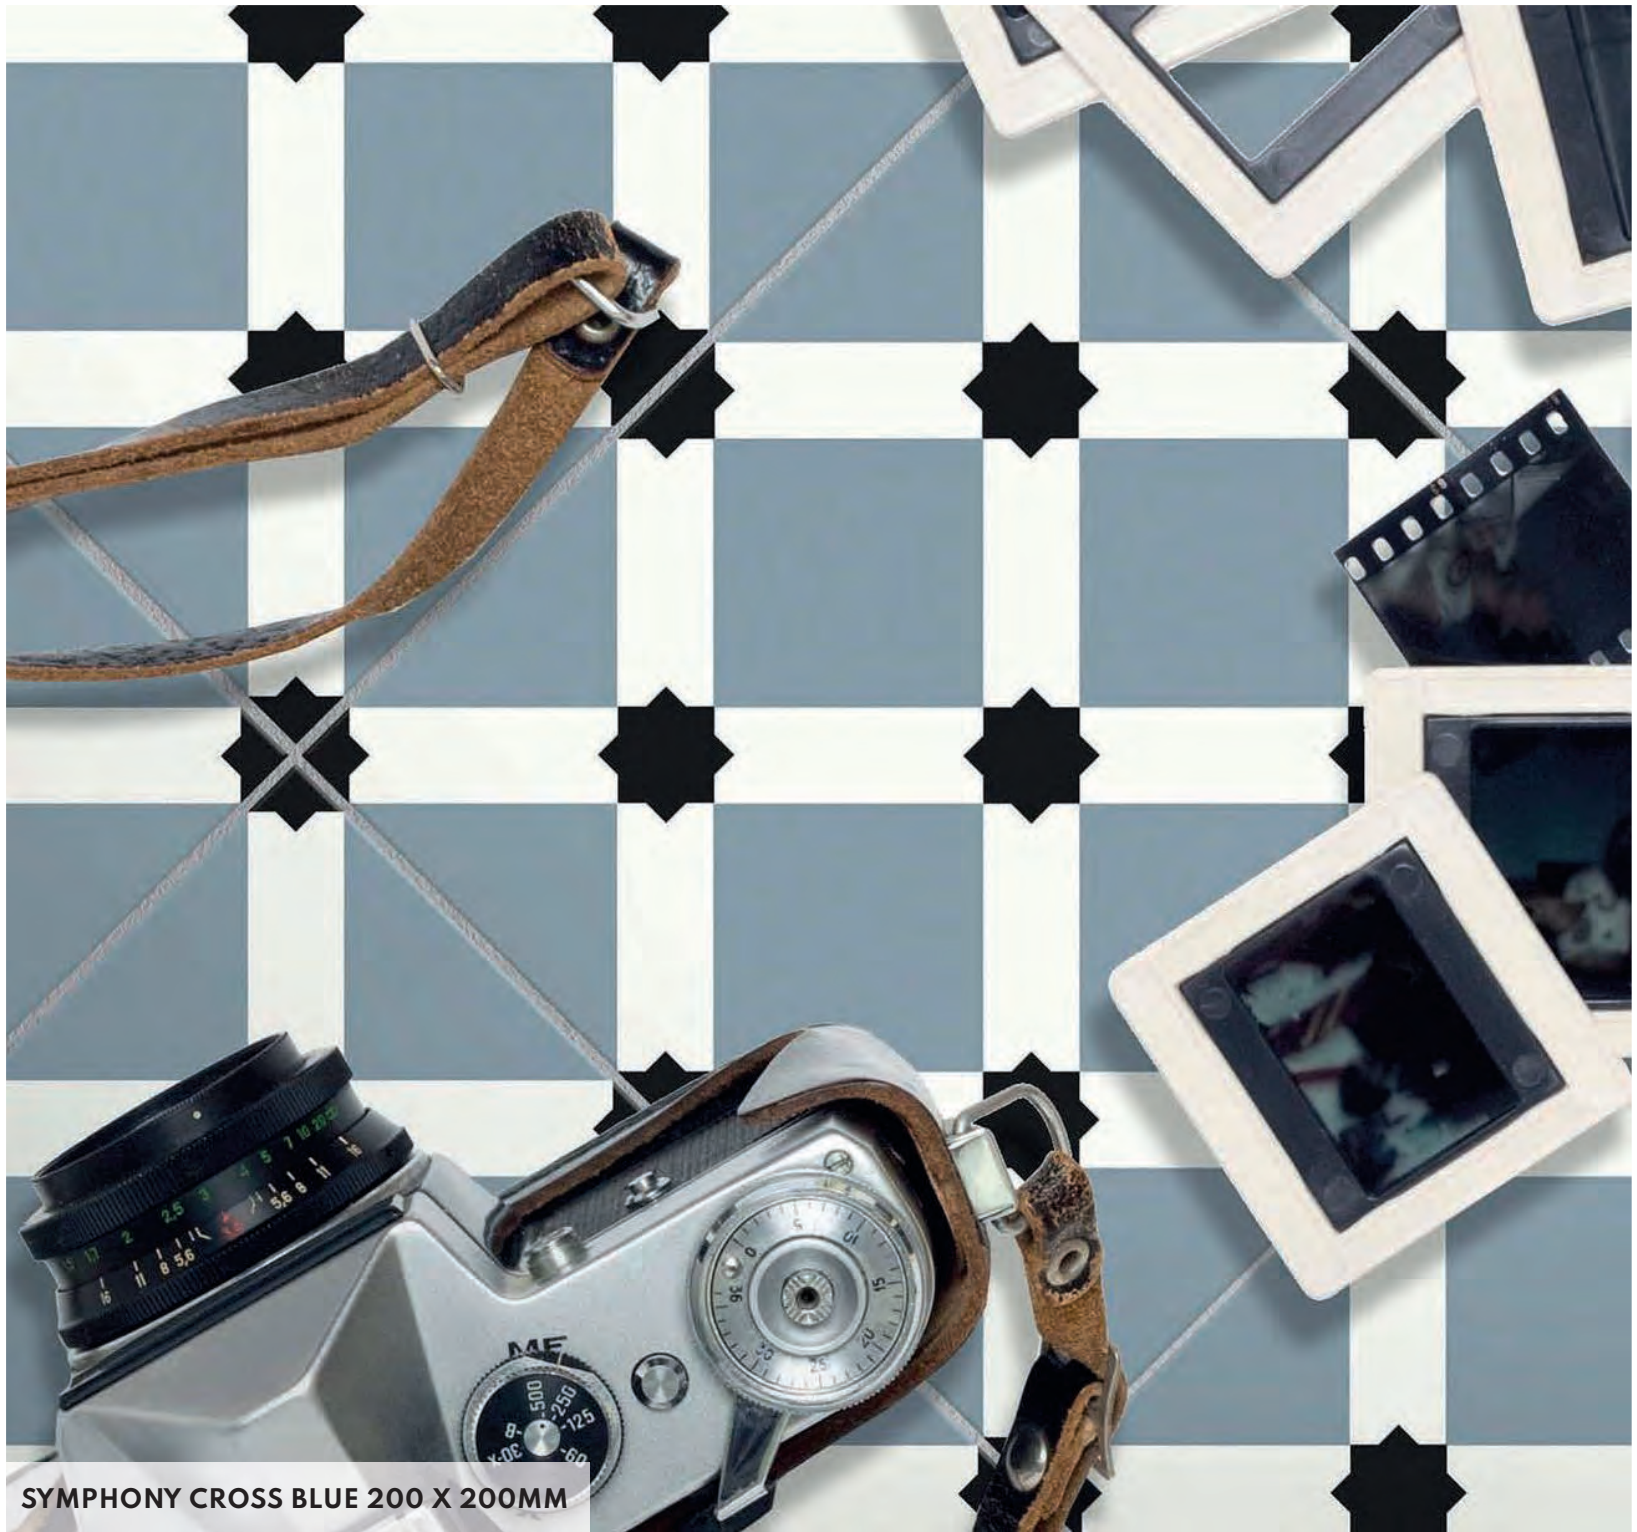

FLOOR & WALL