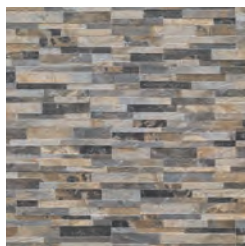

MULTICOLOUR