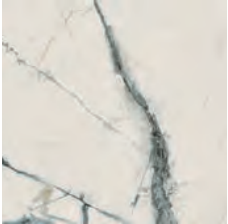

INVISIBLE WHITE