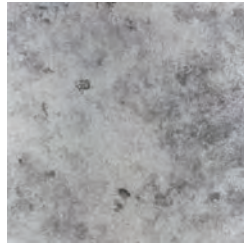

FLOOR & WALL

BROWN

BEIGE

GREY

LIGHT GREY

TAUPE

DETROIT

DETROIT IS A METAL EFFECT PORCELAIN TILE AVAILABLE IN 600 X 600 AND 600 X 300. THE RANGE PERFECTLY MATCHES WITH ANY INTERIOR AND DECORATIVE STYLE, GIVING LIFE TO SPACES THAT ARE BOTH ELEGANT AND SURPRISING.