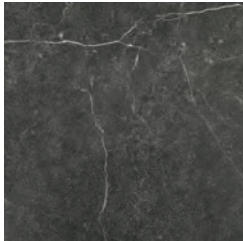

WALL
250 X 50MM

ELEGANCE SILVER 600 X 600MM / ELEGANCE GRAPHITE 600 X 600MM

FLOOR & WALL

GRAPHITE

GREY

SILVER

TAN

ELEGANCE