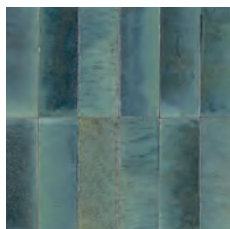

SHADE VARIATION
HIGH

WALL
200 X 65MM

WATERCOLOUR GREEN & WHITE 150 X 50MM

WALL

WHITE

BEIGE

BLUE

GREEN