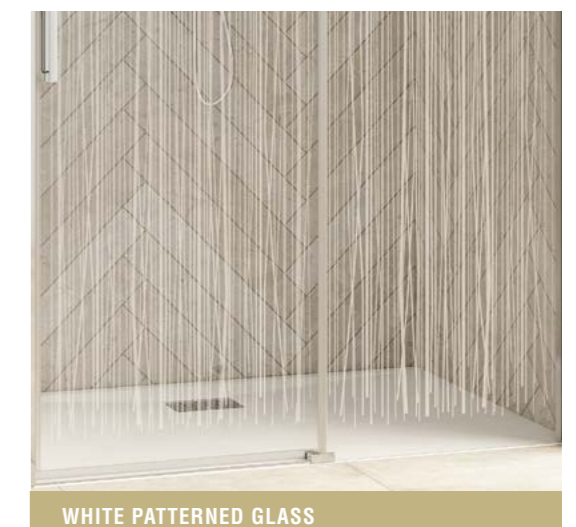

Sliding door for recess

Sliding door with fixed panel for recess installation.

Installation **Door options**

Recess Sliding For corner applications see page 80/81.

6mm glass Anti-limescale treatment Can be used for easy access 2000mm height

- Aluminium profile available in white, chrome, or black finish.
- Easy cleaning: The door and fixed panel do not overlap, plus the bottom of the door can be unclipped if necessary
- Optional threshold bar available
- Fixed panel can be on left or right - unit is not reversible so please ensure correct code for unit from pricing book
- Available with transparent glass or white patterned glass

Fit Smart Design to your space.
Available in the following sizes:

900 950 1000 1100 1200 1300 1400 1500 1600 1700 1800