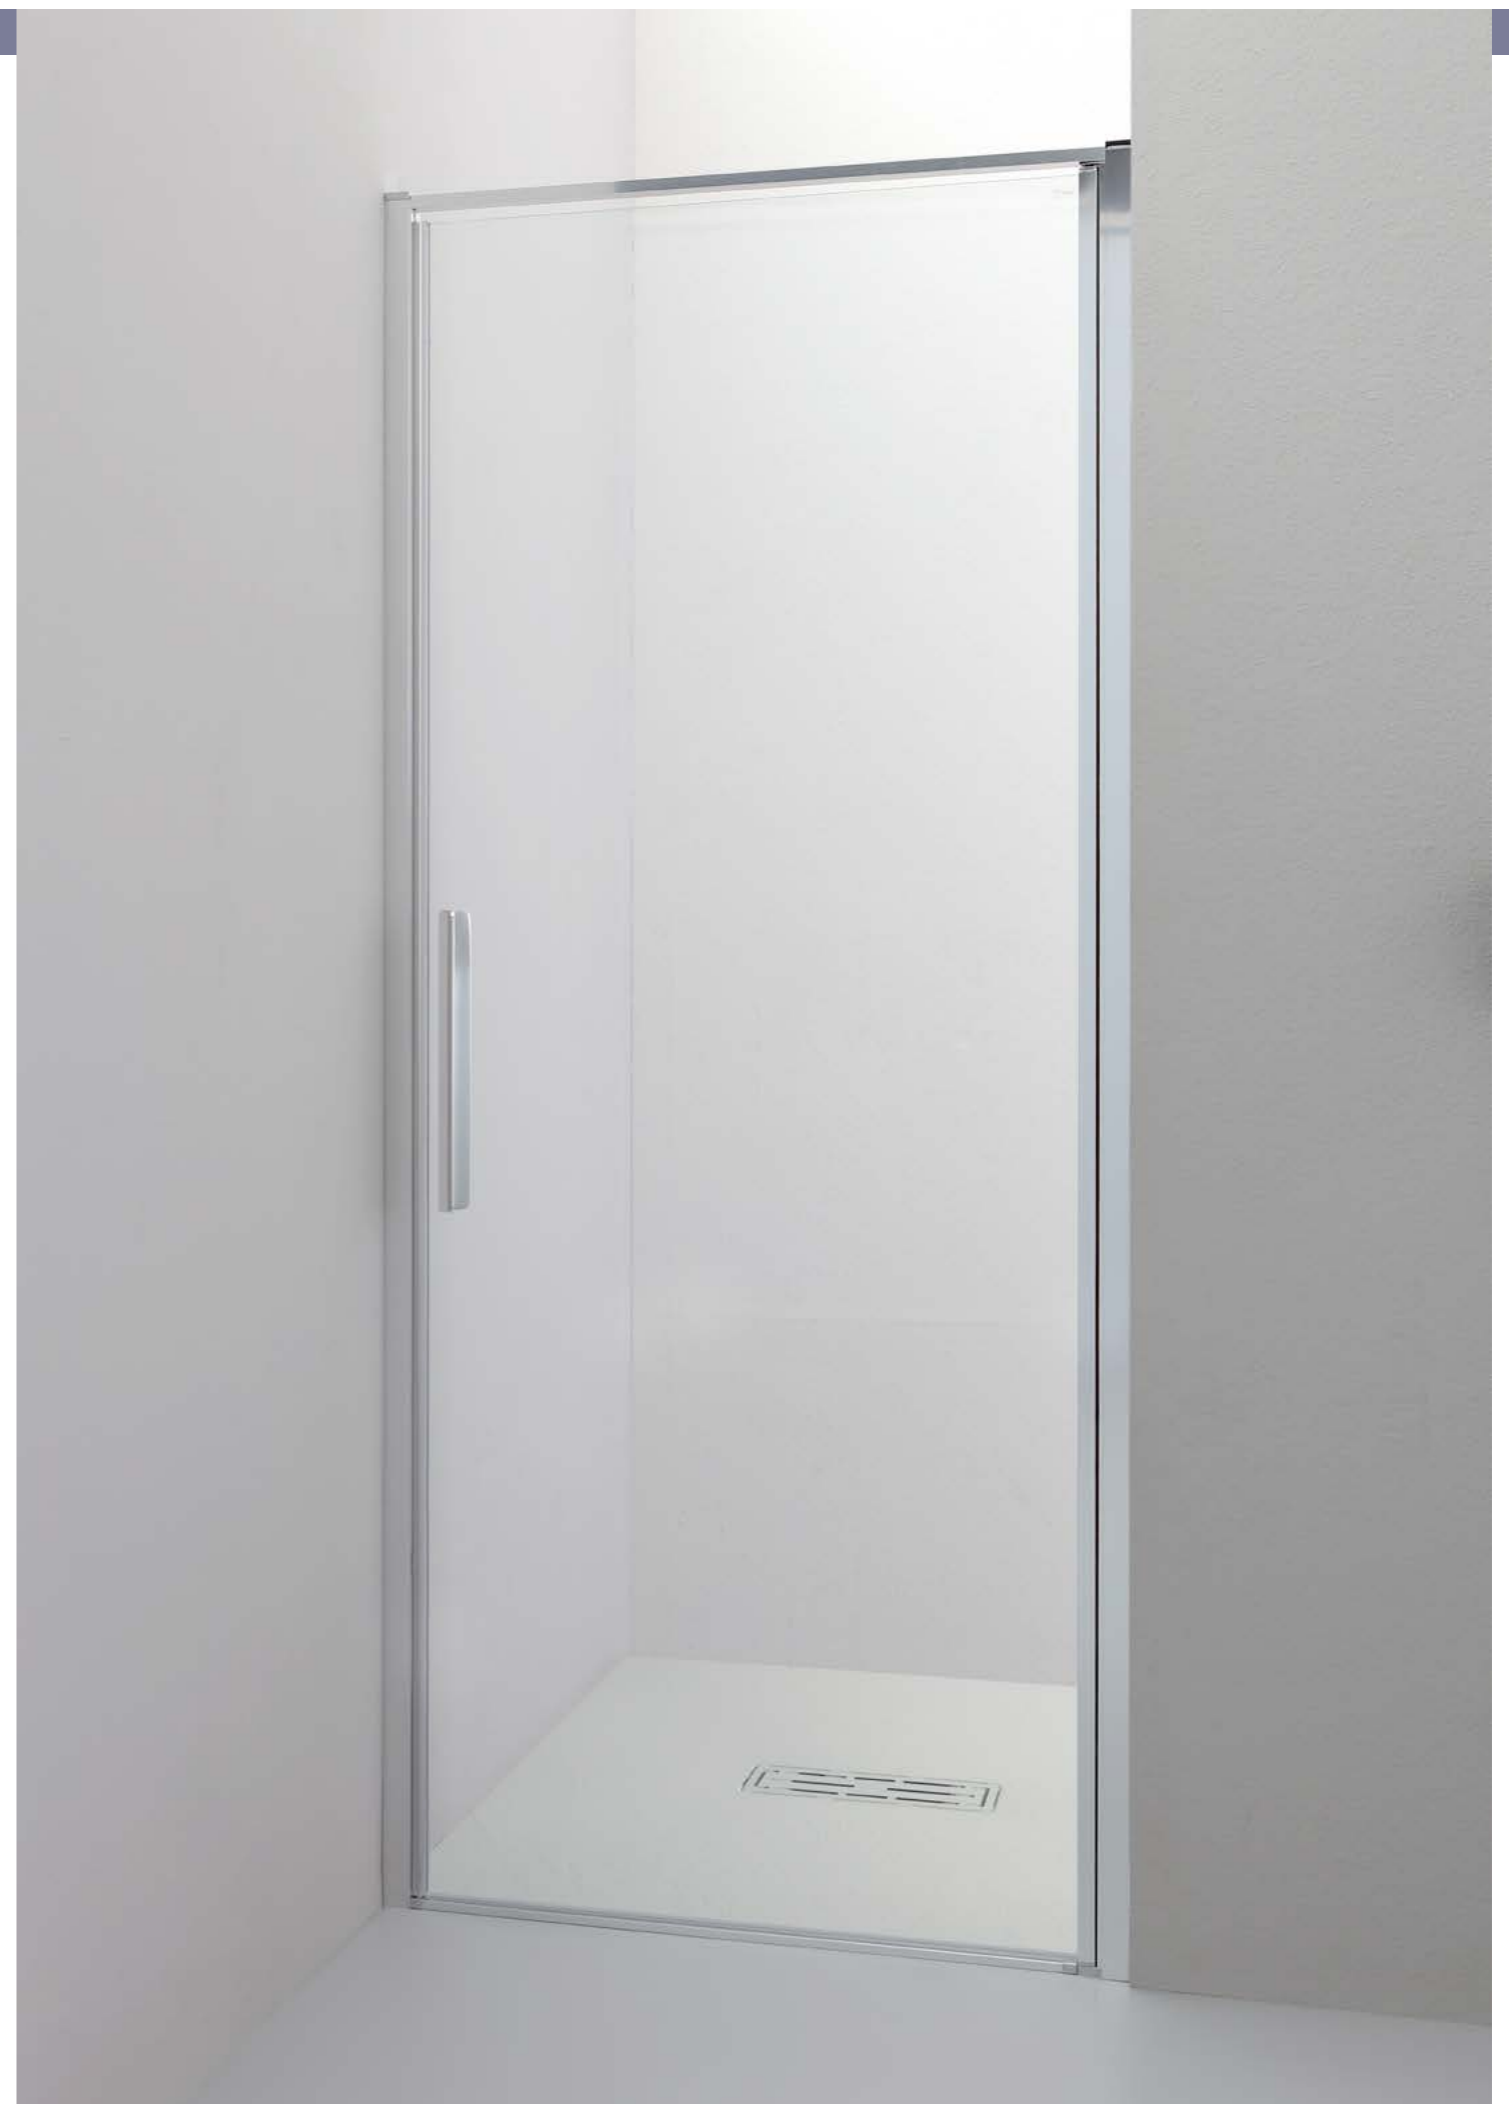

Recessed pivot door

Primarily for recess installation; the pivot door can be used in a corner or against a wall with the addition of a fixed side panel.

Installation

Recess

Corner

Against a wall

Door options

Pivot

6mm glass

Anti-limescale treatment

Can be used for easy access

2000mm height

Reversible

- Chrome effect profile with transparent glass
- 6mm glass
- 2 metre height
- 15mm profile adjustment each side
- Versatile enclosure which can be used for different installations and is reversible
- Pivot door opens inwards and outwards

Fit Eclipse to your space.
Available in the following sizes:

800 900 1000 1100 1200 1300 1400