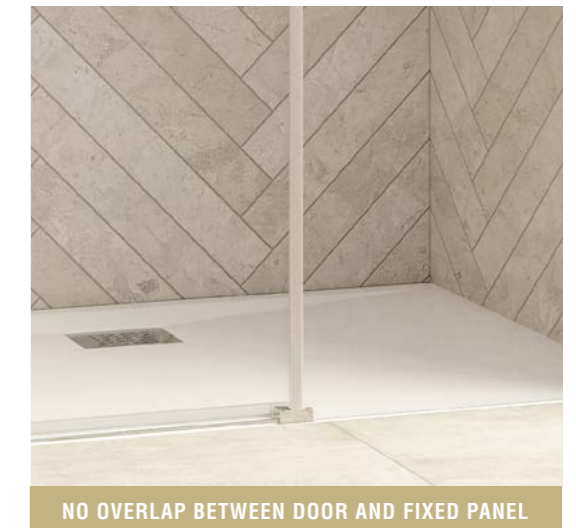

Sliding door for recess

Sliding door with fixed panel for recess installation.

Installation **Door options**

Recess Sliding For corner applications see page 80/81.

6mm glass Anti-limescale treatment Can be used for easy access 2000mm height

- Aluminium profile available in white, chrome, or black finish.
- Easy cleaning: The door and fixed panel do not overlap, plus the bottom of the door can be unclipped if necessary
- Optional threshold bar available
- Fixed panel can be on left or right - unit is not reversible so please ensure correct code for unit from pricing book
- Available with transparent glass or white patterned glass

Fit Smart Design to your space.
Available in the following sizes:

900 950 1000 1100 1200 1300 1400 1500 1600 1700 1800