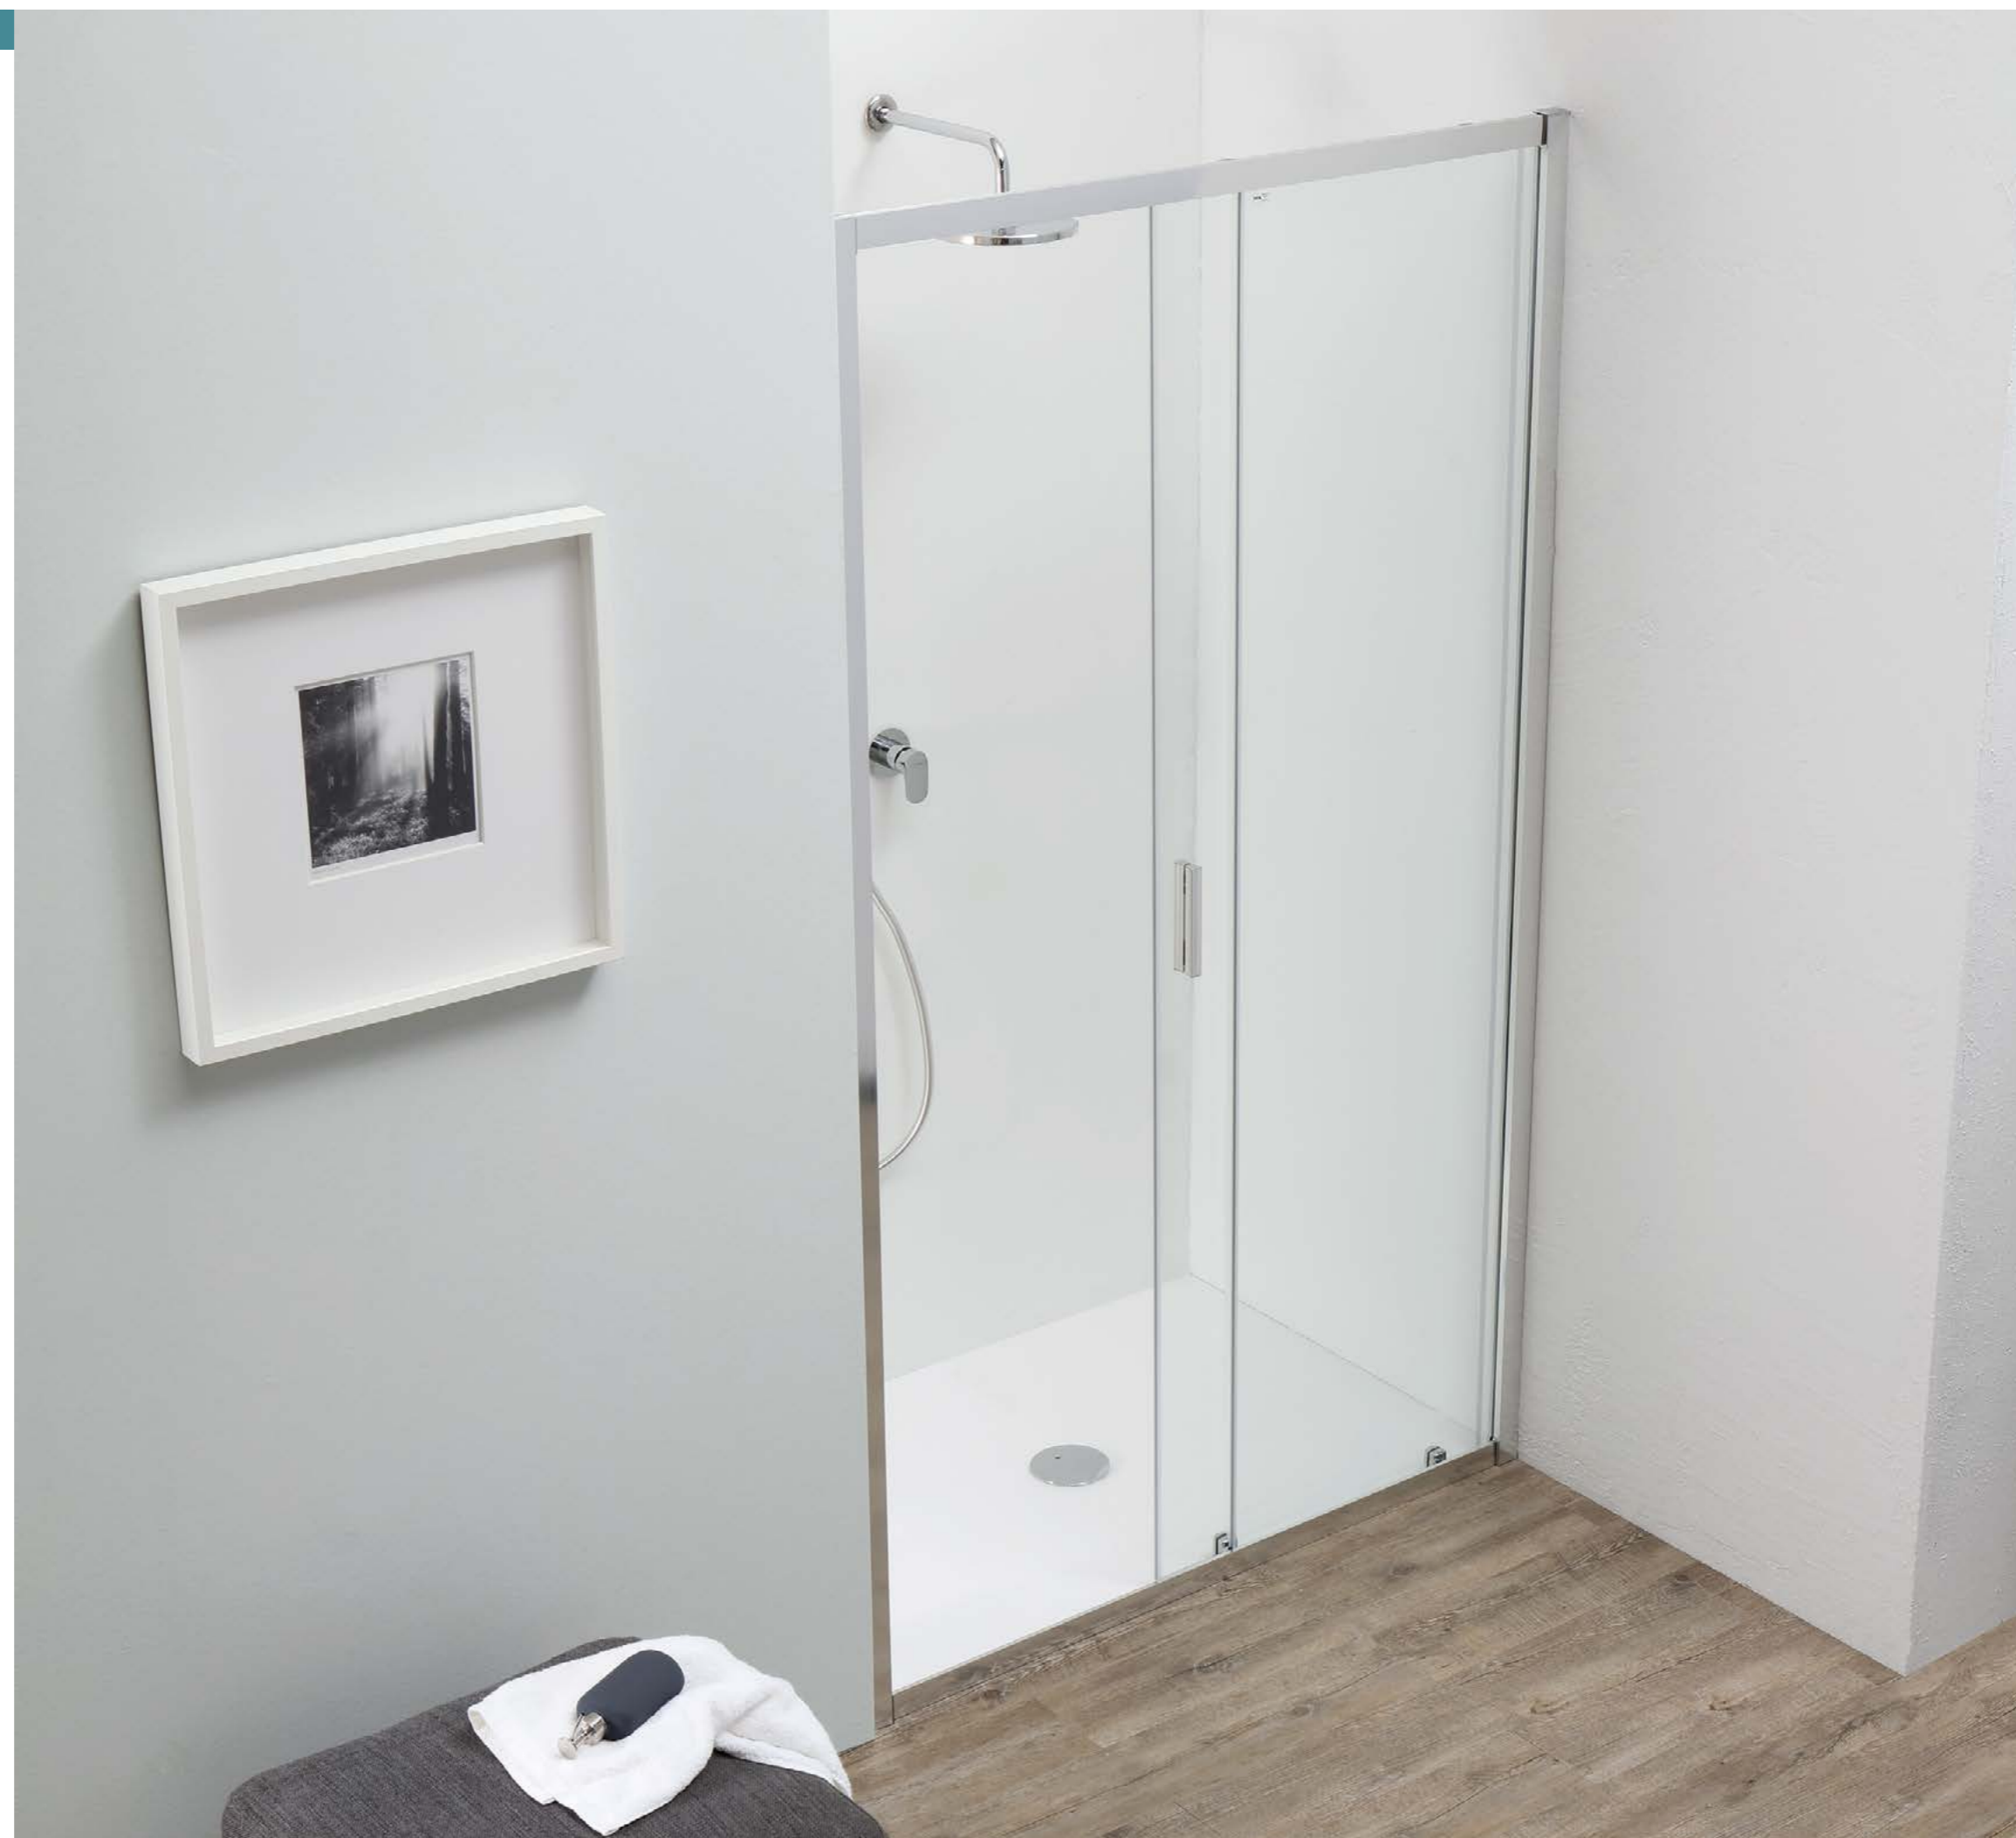

### Door options

Sliding

6mm  
glass

Anti-  
limescale  
treatment

Reversible

2000mm  
height

- Chrome effect profile with transparent glass
- Quick and easy to install with concealed fittings
- The Fast 2000 range has reversible panels
- Bottom rollers on the sliding doors have quick release making it easy to clean
- Ergonomic chrome plated bar handle
- 6mm glass
- 2 metre height

Fit Fast 2000 to your space.  
Available in the following sizes:

1000 1100 1200 1300 1400 1500 1600 1700