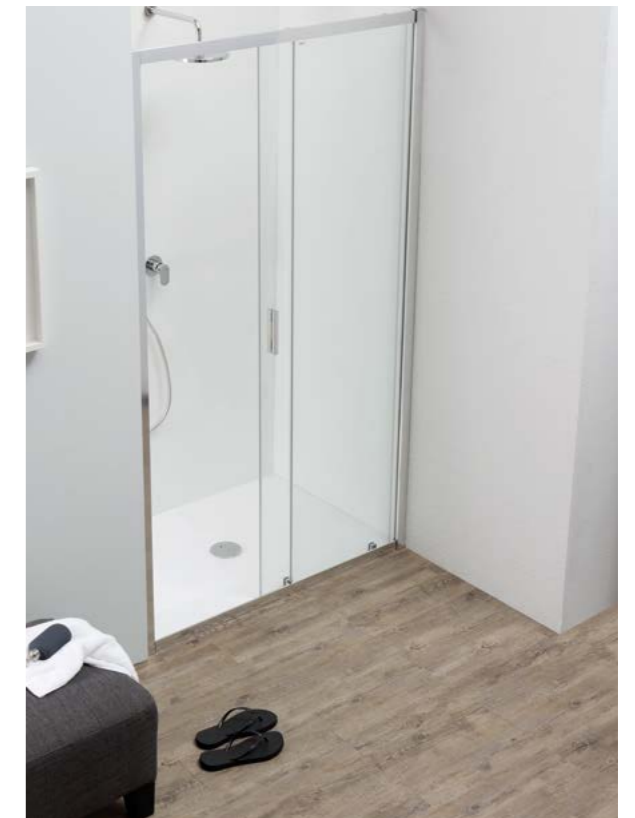

Comes with anti-limescale treatment

Bottom rollers on sliding doors have quick release for easy cleaning

The range has 6mm glass and is 2m in height and comes in Chrome effect with ergonomic chrome plated handles