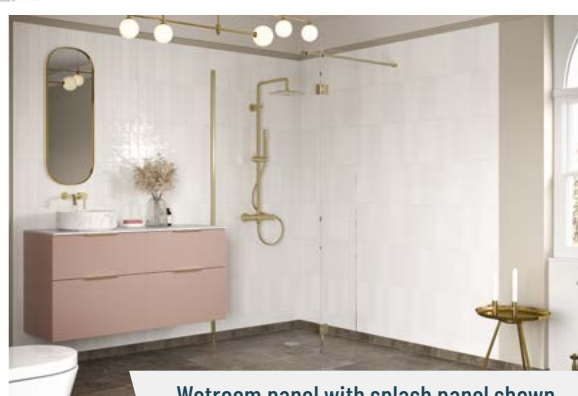

1950mm high 8mm toughened safety glass Easy clean treatment

CHROME WETROOM

SAVE UP TO 15%

Wetroom panel with side panel shown

Wetroom panel with splash panel and a side panel shown

WETROOM PANELS
FROM

ONLY **£175**

BLACK WETROOM

Wetroom panel, splash panel & side panel shown

OPTIONAL
SPLASH PANELS

JUST £151

Wetroom panel with splash panel shown

BRUSHED BRASS WETROOM

Wetroom panel, splash panel & side panel shown

Wetroom panel with splash panel shown