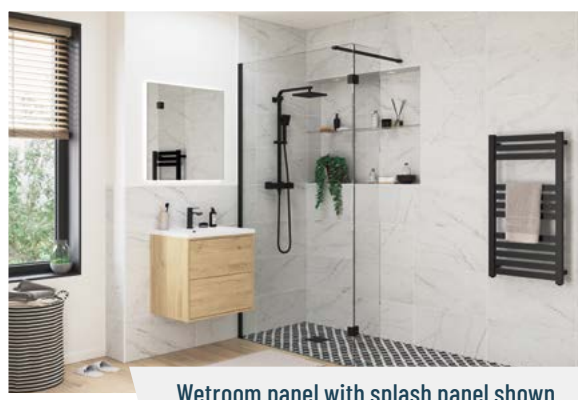

1950mm high 8mm toughened safety glass Easy clean treatment

CHROME WETROOM

SAVE UP TO 15%

Wetroom panel with side panel shown

Wetroom panel with splash panel and a side panel shown

WETROOM PANELS
FROM

ONLY **£175**

BLACK WETROOM

Wetroom panel, splash panel & side panel shown

OPTIONAL
SPLASH PANELS

JUST £151

Wetroom panel with splash panel shown

BRUSHED BRASS WETROOM

Wetroom panel, splash panel & side panel shown

Wetroom panel with splash panel shown