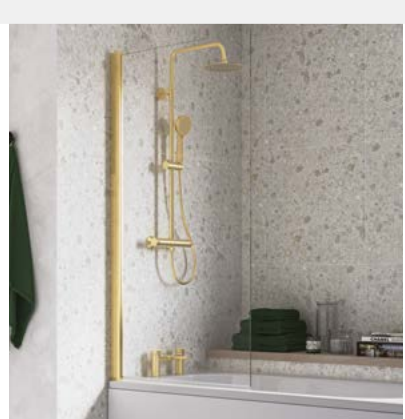

ESSENTIALS P SHAPED SHOWERBATH

1700 x 700mm **0 tap hole** DIBSHP0240 Left Hand
 850mm at widest point DIBSHP0244 Right Hand

ONLY £522
 PJH239/25

700MM END PANEL DIBP0158

ONLY £58
 PJH26/58

700MM END PANEL DIBP0158

ONLY £58
 PJH26/58

BATH SCREENS

1400mm high 6mm toughened safety glass Reversible 2 year guarantee

CHOICE OF FINISHES TO COORDINATE YOUR BATHROOM

Chrome
 DIBS0120

ONLY £85
 PJH38/96

Black
 DIBS0122

ONLY £105
 PJH48/13