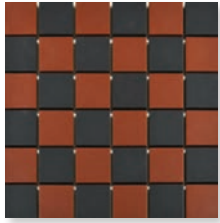

victorian mosaic

This range showcases an original decorative statement. Use these Victorian Mosaic Tiles to create a room-stealing period feature floor in your bathroom, hallway, lounge or kitchen! Because they're made from durable porcelain, they can even be used in the garden to create a patio space.

Red & Black Chequer