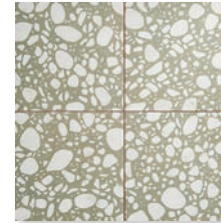

ceramic

terrana

These Terrana tiles feature smooth, rounded chips of white marble with soft grey veins to provide a contemporary take on traditional terrazzo. Available in 45cm x 45cm and three neutral hues, this range has a tranquil aesthetic, perfect for generating organic style within your home interiors. Made in a durable ceramic format, these tiles feature a natural matt finish with a PTV +36 anti-slip surface. They feature scored grid lines ready for grouting to create the illusion of four separate, smaller tiles for a cosy feeling in your home.

Fern