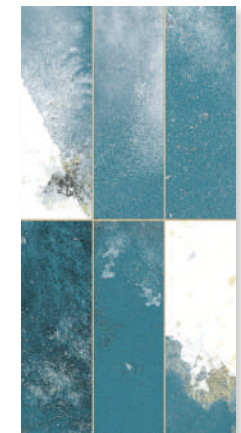

Brick Green

Size: 400x200x10.3mm

why not order a sample to see the true beauty of these tiles from your own home...