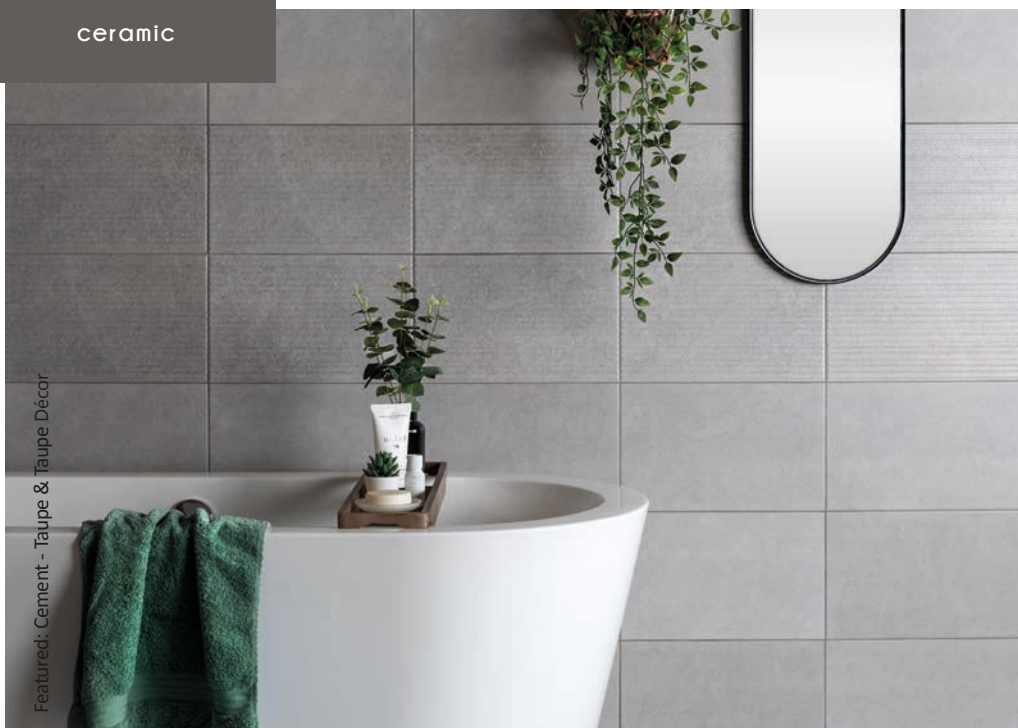

cement

A ceramic wall tile inspired by the uniform design of concrete. The range is great for introducing an industrial feel into your home. They feature a matt surface for an on-trend, modern look and are great for creating stunning wall design with the option for décor available.

Sizes: 250x400x10mm