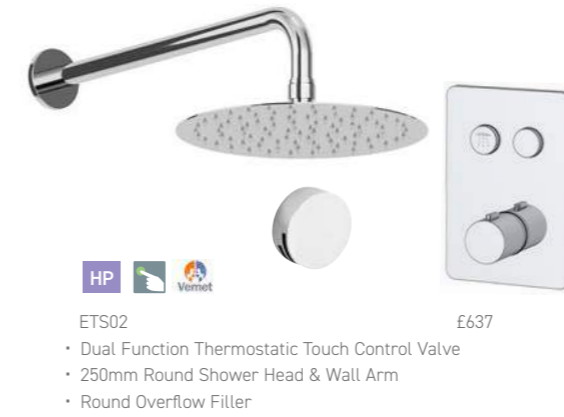

 A11005 £23
Robe Hook

 A11011 £36
Paper Holder

 WBA016 £38
Matt Black Shower Shelf

 A11009 £46
Towel Ring

 A11001 £62
Toilet Brush & Holder

 ET081 £274
Matt Black Thermostatic Douche Kit
 Including Hose, Handset & Wall Valve