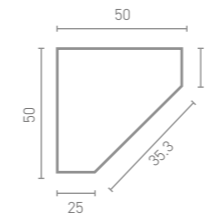

Large Corner Unit
W50 x H87 x D50

- Internal shelf
- Chrome handle
- Mineral cast basin
- Reversible door

Gloss White
N090185TH £559