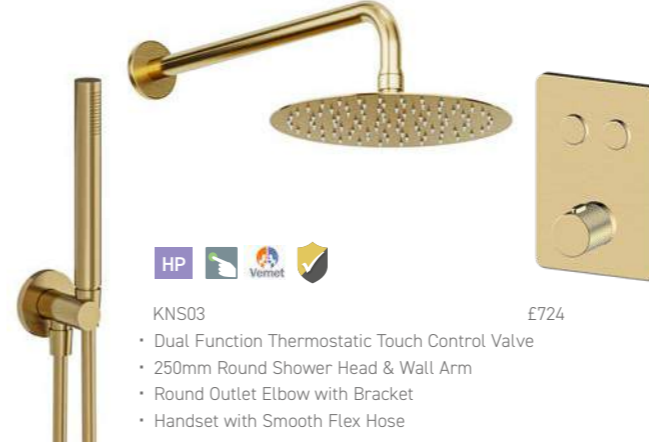

KN028 £779
Brushed Brass Freestanding Bath Shower Mixer

KNS03 £724
• Dual Function Thermostatic Touch Control Valve
• 250mm Round Shower Head & Wall Arm
• Round Outlet Elbow with Bracket
• Handset with Smooth Flex Hose