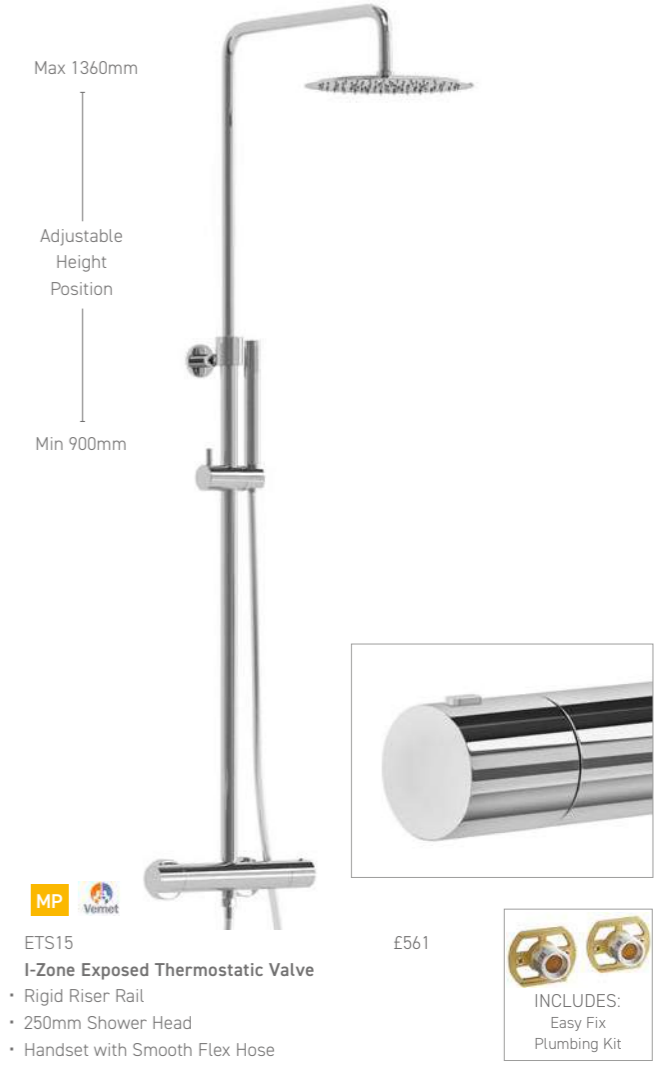

 A11005 £23
Robe Hook

 A11011 £36
Paper Holder

 WBA016 £38
Matt Black Shower Shelf

 A11009 £46
Towel Ring

 A11001 £62
Toilet Brush & Holder

 ET081 £274
Matt Black Thermostatic Douche Kit
 Including Hose, Handset & Wall Valve