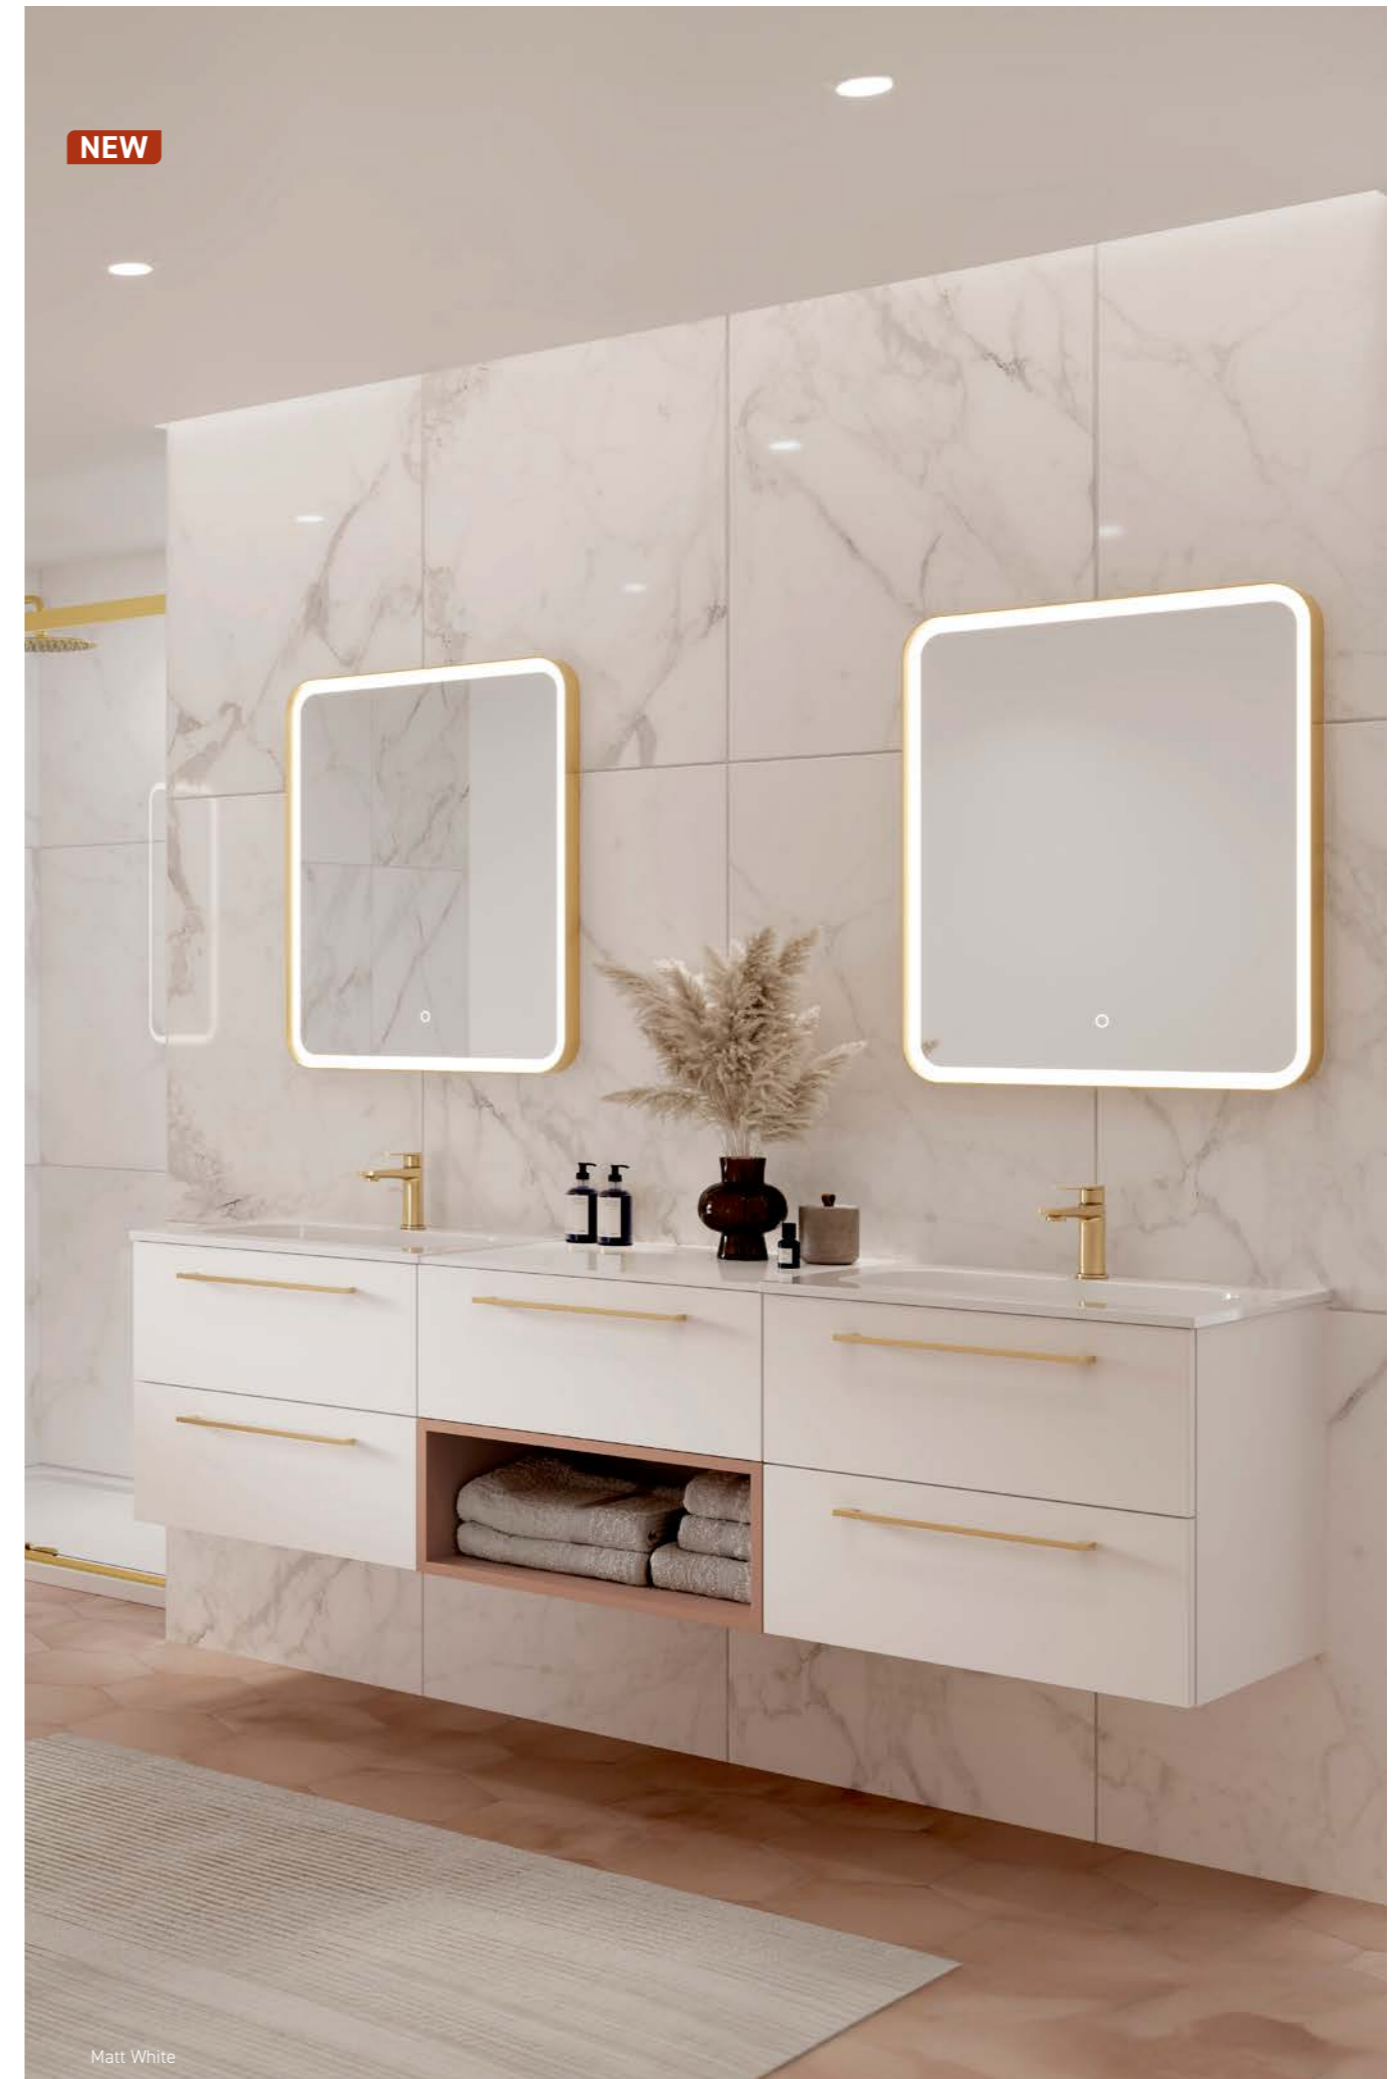

I-ZONE®

No two homes are precisely the same, which is why Phoenix have created the most versatile, multi-layer modular furniture collection available today.

Boasting fifteen stunning contemporary unit colours, ten worktop colours and multiple handle designs and colours, the Phoenix I-Zone® collection is truly unique.

True choice, true individuality, truly your I-Zone®.