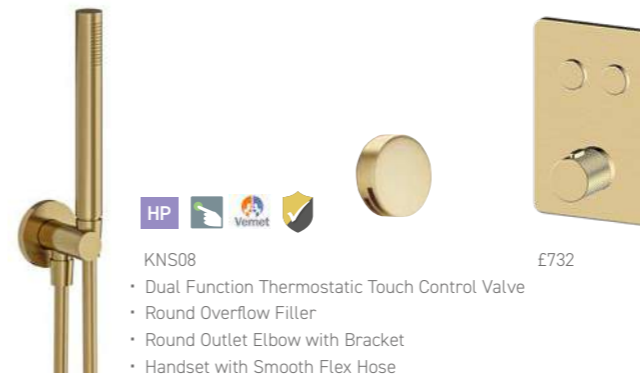

KNS08 £732
• Dual Function Thermostatic Touch Control Valve
• Round Overflow Filler
• Round Outlet Elbow with Bracket
• Handset with Smooth Flex Hose