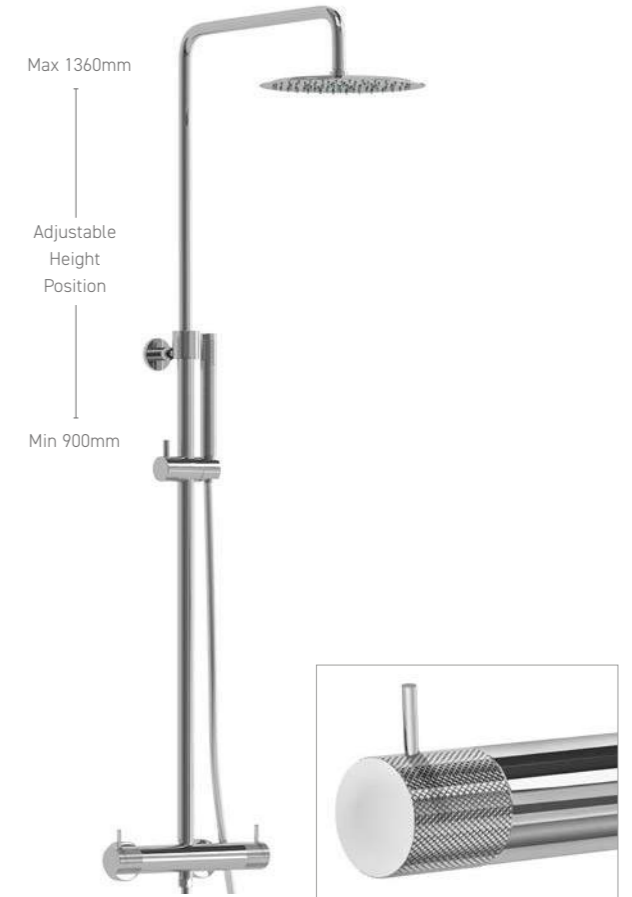

HP
KNS14 £615
• Dual Function Thermostatic Touch Control Valve
• 250mm Round Shower Head & Ceiling Arm
• Round Outlet Elbow with Bracket
• Handset with Smooth Flex Hose

SIMA KNURLED Chrome

Max 1360mm
Adjustable Height Position
Min 900mm