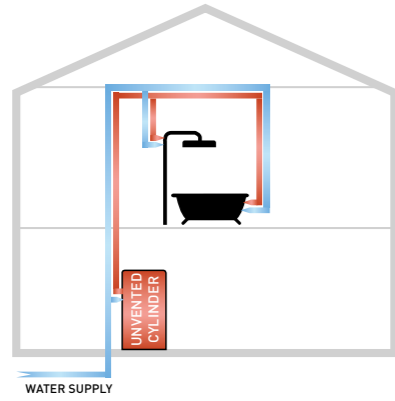

LP MP HP

Mains High Pressure System

- Unvented cylinder with expansion vessel