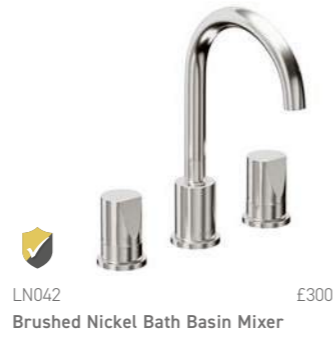

LIVELLO Brushed Nickel