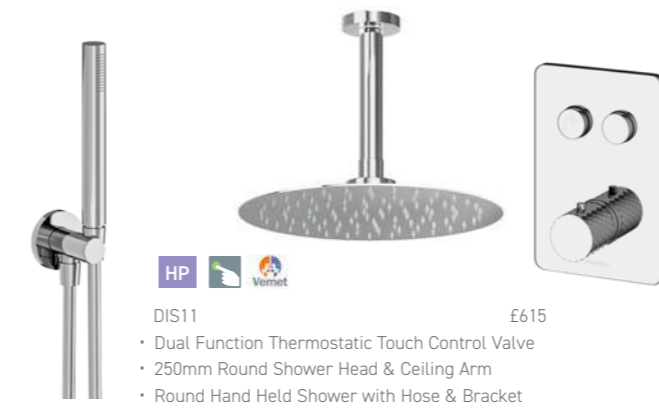

 WBA018 £42
Brushed Nickel Shower Shelf

 A14009 £50
Towel Ring

 A14001 £66
Toilet Brush & Holder

 DI083 £279
Brushed Nickel Thermostatic Douche Kit
 Including Hose, Handset & Wall Valve

LIVELLO

Subtle yet sophisticated design enhances the elegant Livello collection allowing form and function to meet in perfect harmony.