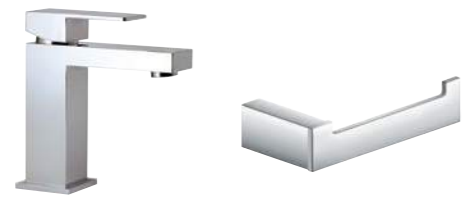

ARNO

None compromising bold clean lines and 90 degree angles make the Arno collection a turn to design. Crafted to exacting standards and finished to perfection, the crisp design emphasises any bathroom design.

Arno brassware and accessories are available in **Chrome.**