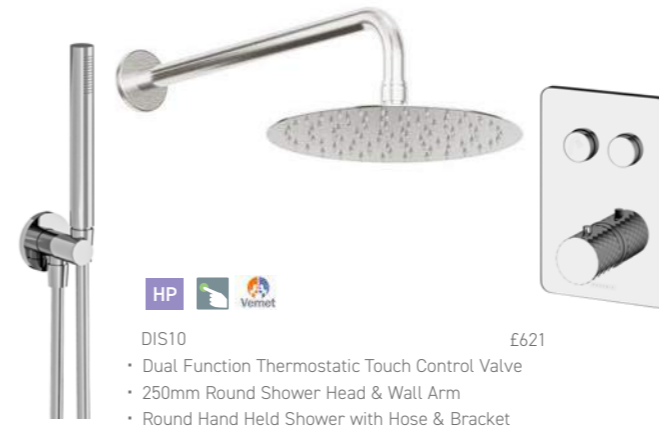

 WBA018 £42
Brushed Nickel Shower Shelf

 A14009 £50
Towel Ring

 A14001 £66
Toilet Brush & Holder

 DI083 £279
Brushed Nickel Thermostatic Douche Kit
 Including Hose, Handset & Wall Valve

LIVELLO

Subtle yet sophisticated design enhances the elegant Livello collection allowing form and function to meet in perfect harmony.