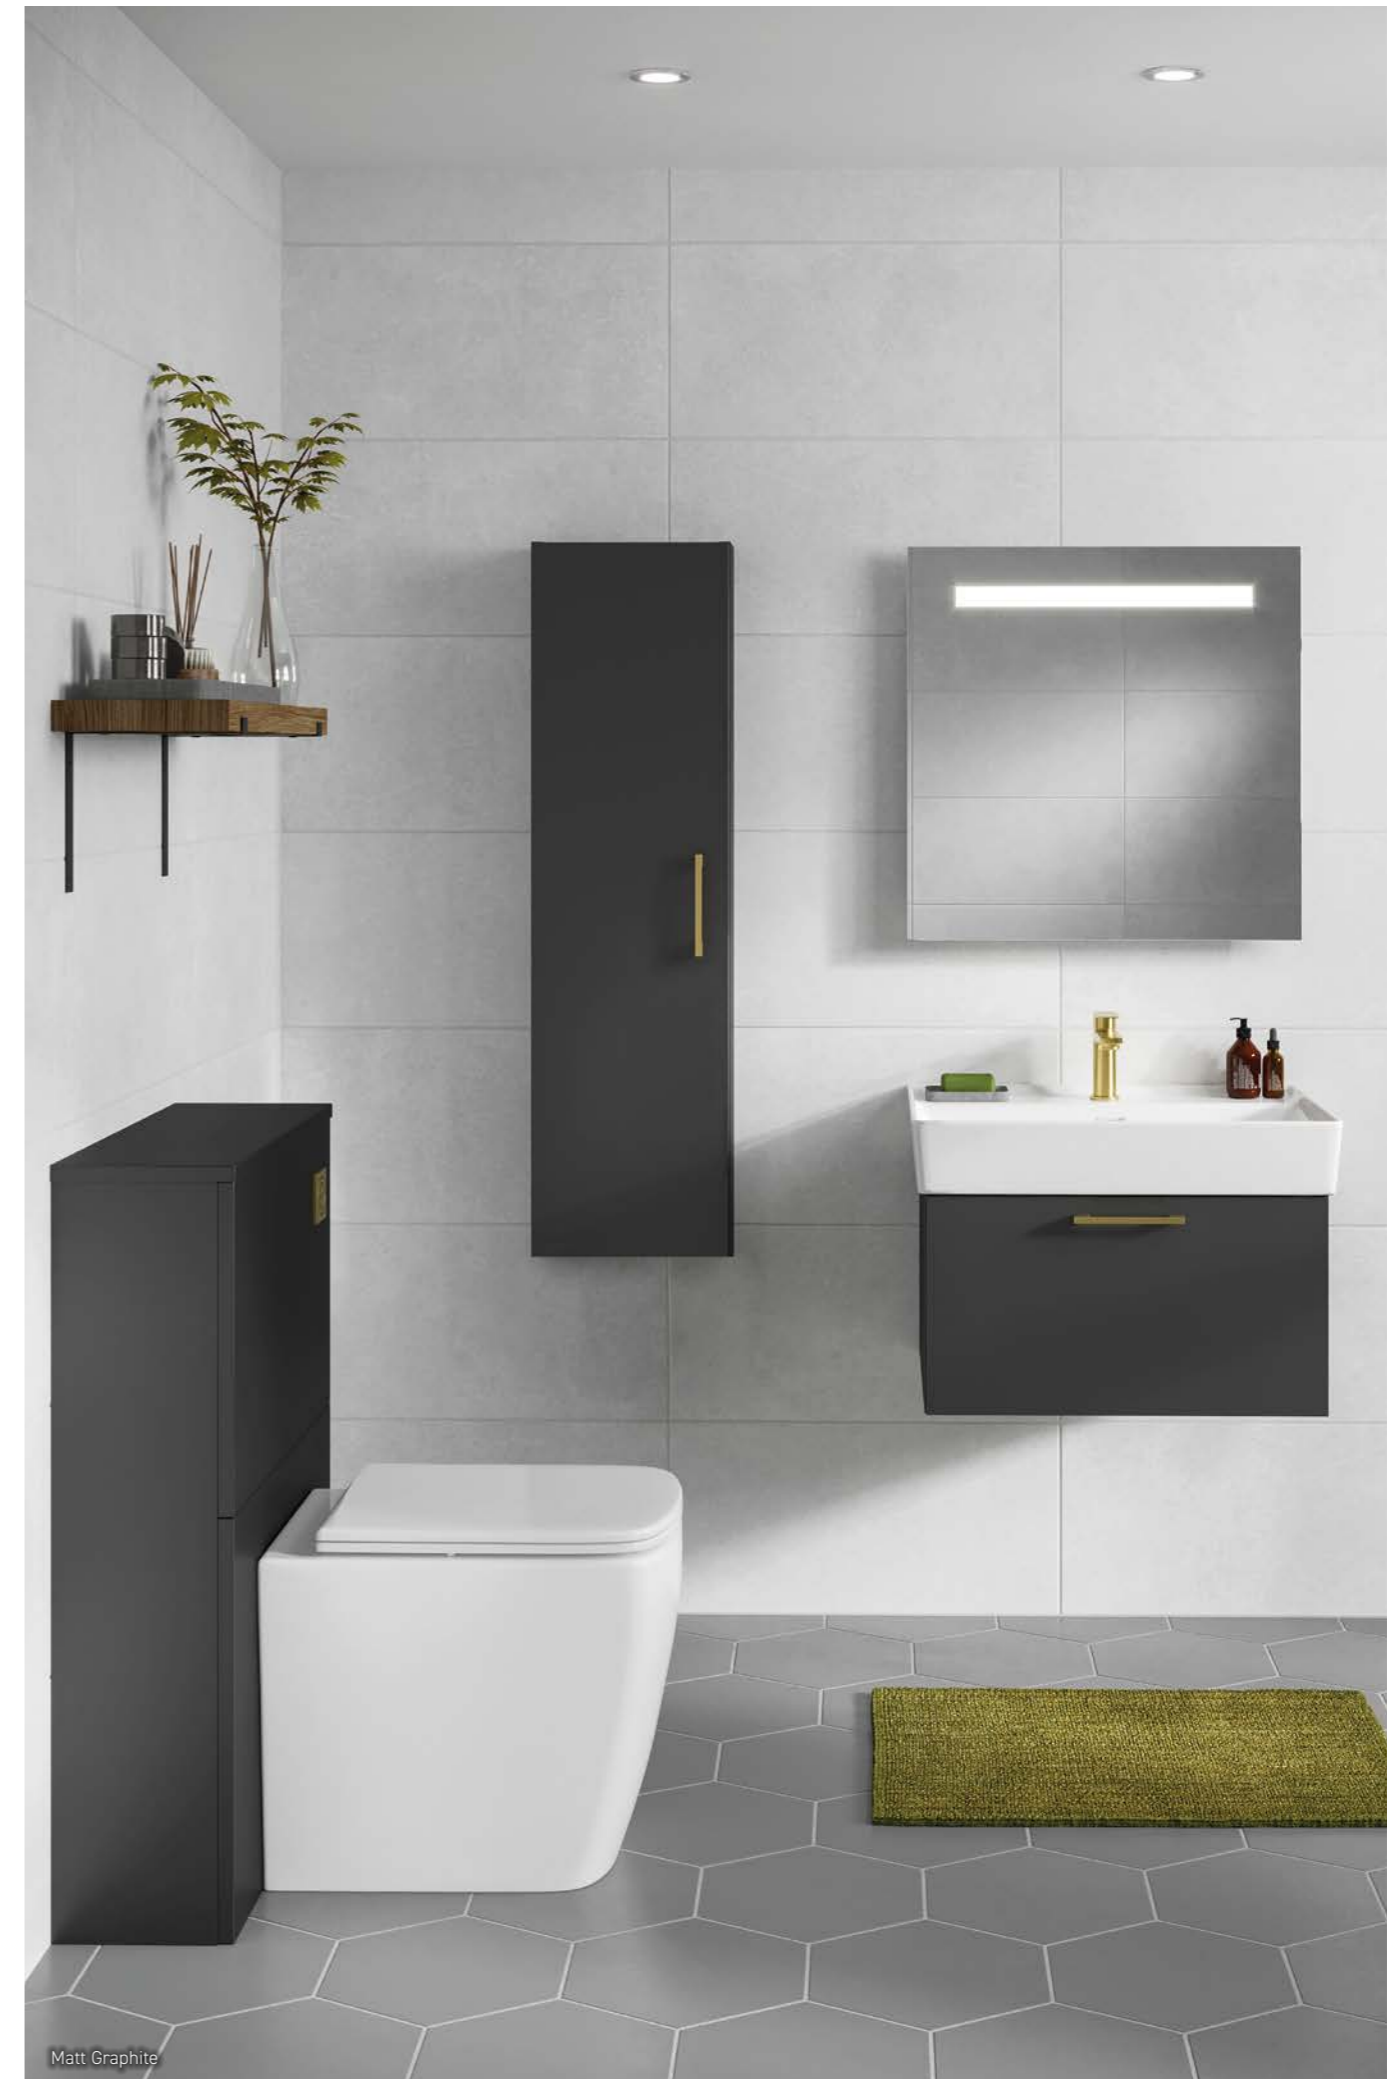

Semi Column Universal Opening

W30 x H100 x D22

- 2 Shelves

SC30 £299

SHARP

The crisp clean line of the Sharp furniture series is perfectly finished with the modern thin edge ceramic basin.

Available in 60 and 80cm widths, in both floor and wall mounted options, six unit colours and a range of handle options, you can create your perfect space.