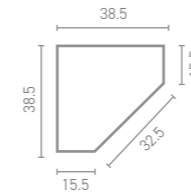

Gloss White
N090184TH £429