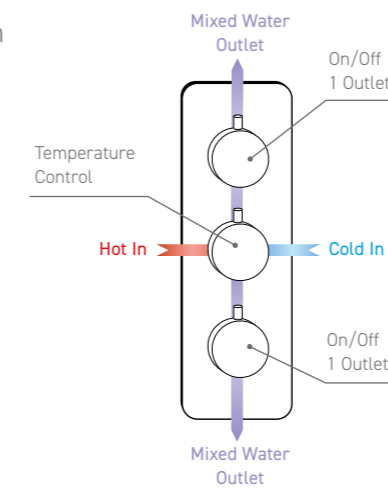

Dual Function

MP Vernet
SV003RO £354

MP Vernet
SV003SQ £354

Triple Function

HP Vernet
SV004RO £364

HP Vernet
SV004SQ £364

* Cannot be used simultaneously

SHOWER HEADS & HAND SHOWERS