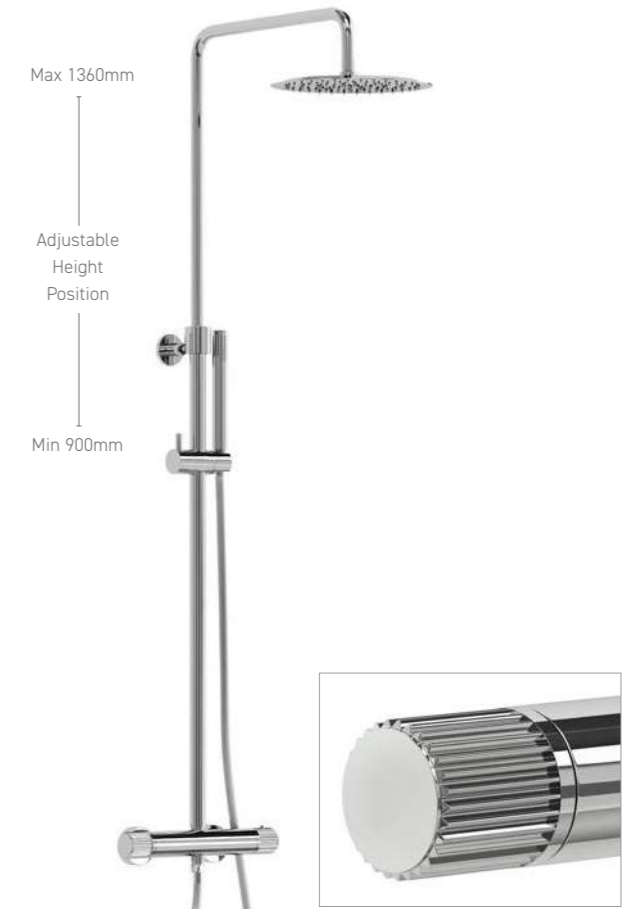

GF084 £289
Brushed Bronze
Thermostatic Douche Kit
Including Hose, Handset &
Wall Valve

Max 1360mm
Adjustable Height Position
Min 900mm

MP
GFS14 **£561**
Groove Fluted Exposed Thermostatic Valve
• Rigid Riser Rail
• 250mm Shower Head
• Handset with Smooth Flex Hose

INCLUDES:
Easy Fix
Plumbing Kit

WA027 **£25**
Chrome Easy Clean Klik Basin Waste
Slotted

WA030 **£25**
Chrome Easy Clean Klik Basin Waste
Unslotted

WA010 **£52**
Chrome Minimalist Bottle Trap

WA029 **£36**
Chrome Round Easy Clean Klik Bath Waste

A10005 **£20**
Robe Hook
A10010 **£32**
Paper Holder

WBA015 **£36**
Chrome Shower Shelf
A10009 **£42**
Towel Ring

A04001 **£55**
Toilet Brush & Holder