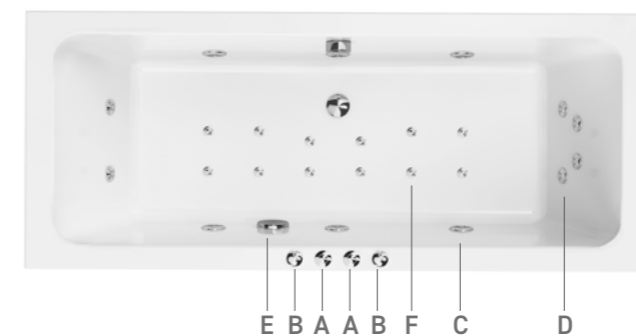

Optional Extras (Factory Fitted):

- I Inline Heater
- J Colour Kinetic Underwater Light
- K ELCB Protection

All system baths do not include brassware/tap/filler or waste.