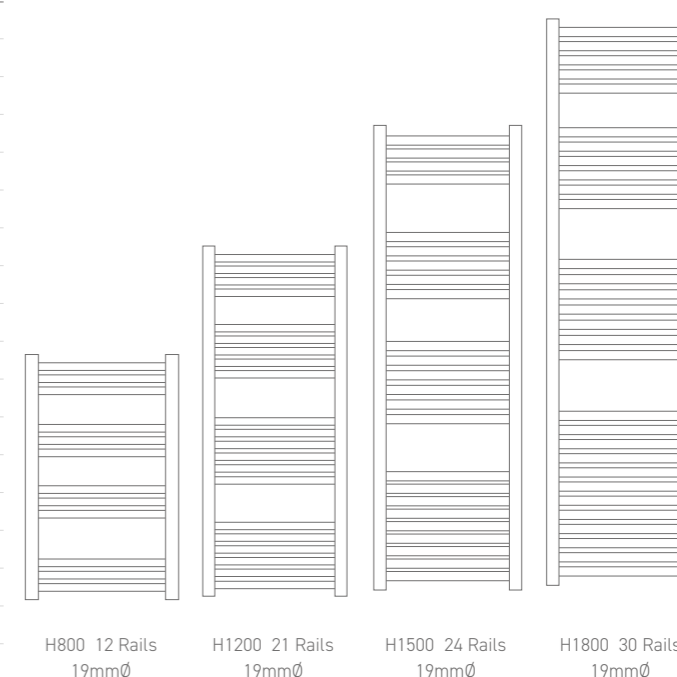

Flavia Straight Gloss White Pre-Filled Electric 

Height	Width	Element Watts	Product Code	Price
800	300	150	EA500	£184
1200	300	300	EA501	£208
1500	300	300	EA502	£213
1800	300	600	EA503	£219
800	400	150	EA600	£187
1200	400	300	EA601	£211
1500	400	600	EA602	£219
1800	400	600	EA603	£240
800	500	150	EA700	£194
1200	500	300	EA701	£214
1500	500	600	EA702	£224
1800	500	600	EA703	£245
800	600	300	EA800	£201
1200	600	600	EA801	£218
1500	600	600	EA802	£231
1800	600	600	EA803	£251