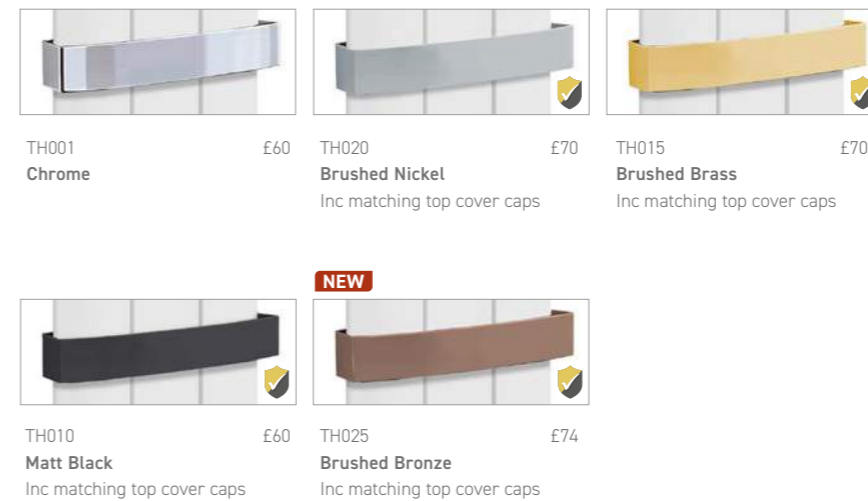

Chrome Top Cover Caps included as standard. Matching Plug and Bleed Vents included.

Towel Rails (Multiple may be added)

Furniture colour matching Radiators available.

EON Single ALUMINIUM

EON Double ALUMINIUM