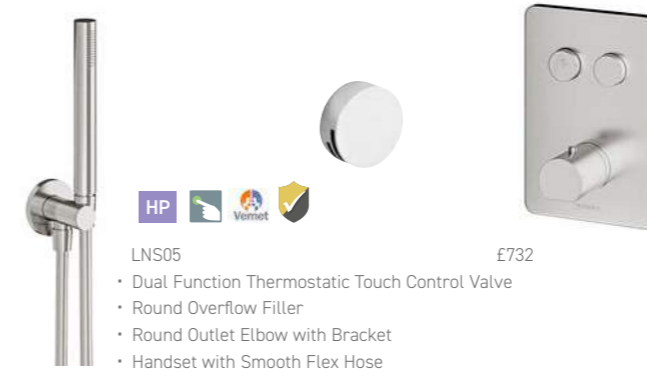

LIVELLO Brushed Nickel