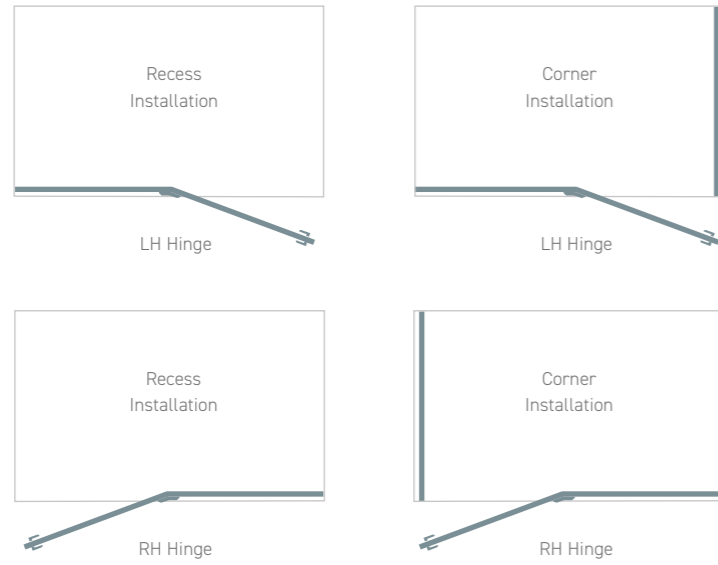

I-ZONE® Hinged Door & Side Panel

8MM

Door Size	Adjustment	Door Opening	Height	Glass Thickness	Hinge Hand	Code	Price
90	87-90	53	200	8mm	LH	EN021	£658
90	87-90	53	200	8mm	RH	EN022	£658
100	97-100	53	200	8mm	LH	EN023	£668
100	97-100	53	200	8mm	RH	EN024	£668
120	117-120	53	200	8mm	LH	EN025	£727
120	117-120	53	200	8mm	RH	EN026	£727

Panel Size	Adjustment	Door Opening	Height	Glass Thickness	Code	Price
80	77-79	N/A	200	8mm	EN027	£395
90	87-89	N/A	200	8mm	EN028	£424
100	97-99	N/A	200	8mm	EN029	£459