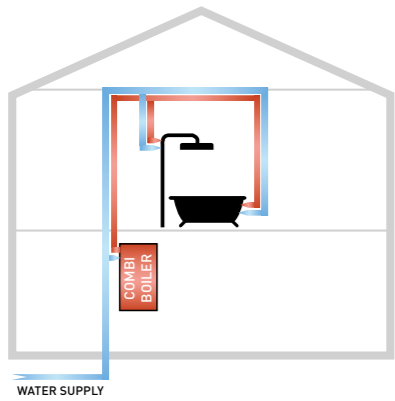

LP MP HP

Combination Boiler System

- 'Combie' boiler providing hot water & heating

Denotes Minimum Operating Pressures

LP
MP
HP
HP+
0.2 Bar   0.5 Bar   1.0 Bar   2.0 Bar