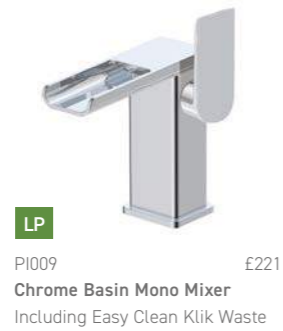

 A11005 £23
Robe Hook

 A11011 £36
Paper Holder

 WBA016 £38
Matt Black Shower Shelf

 A11009 £46
Towel Ring

 A11001 £62
Toilet Brush & Holder

 ET081 £274
Matt Black Thermostatic Douche Kit
 Including Hose, Handset & Wall Valve