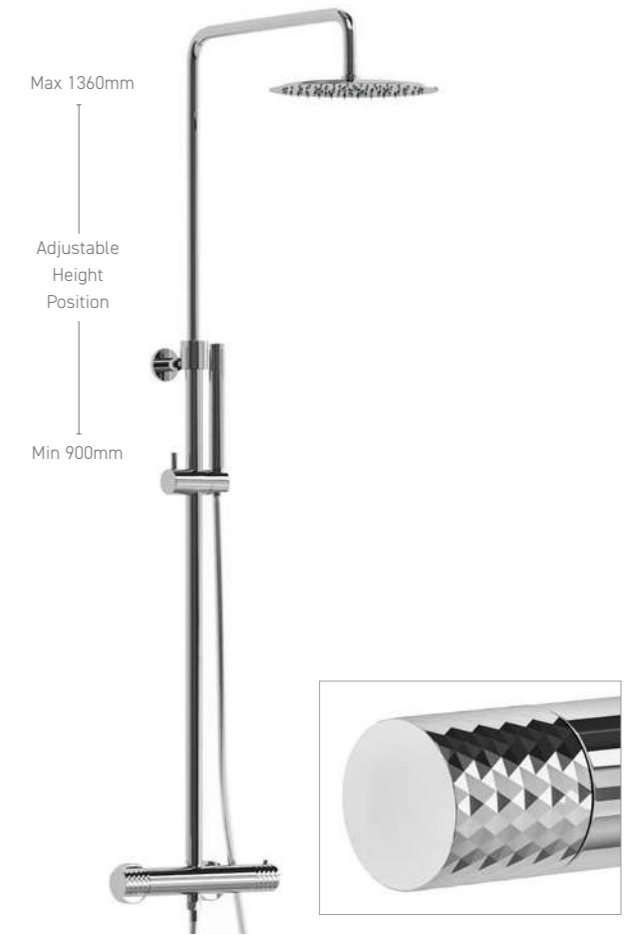

 WBA018 £42
Brushed Nickel Shower Shelf

 A14009 £50
Towel Ring

 A14001 £66
Toilet Brush & Holder

 DI083 £279
Brushed Nickel Thermostatic Douche Kit
 Including Hose, Handset & Wall Valve

LIVELLO

Subtle yet sophisticated design enhances the elegant Livello collection allowing form and function to meet in perfect harmony.