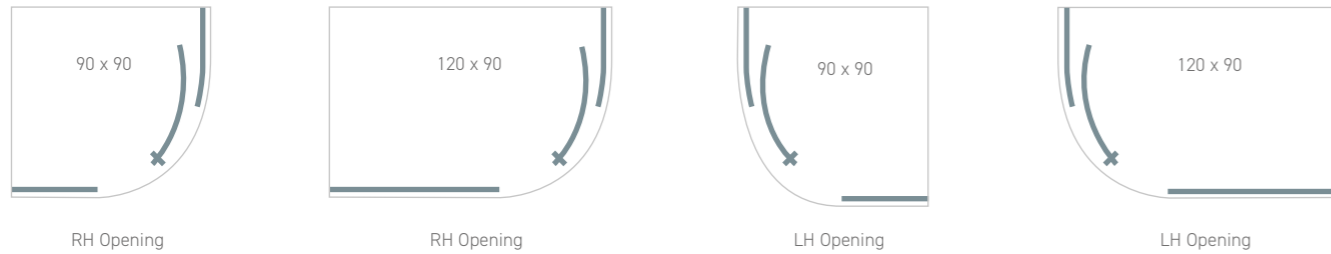

LUNE Sliding Quadrant

8MM

BRUSHED BRASS

Size	Adjustment	Door Opening	Height	Glass Thickness	Opening Hand	Enclosure Only		Enclosure, Tray & Waste	
						Code	Price	Code	Price
90 x 90	87-89	45	200	8mm	LH	GE030	£1084	TE034	£1323
90 x 90	87-89	45	200	8mm	RH	GE031	£1084	TE035	£1323
120 x 90	117-119/ 87-89	45	200	8mm	LH	GE032	£1213	TE036	£1555
120 x 90	117-119/ 87-89	45	200	8mm	RH	GE033	£1213	TE037	£1555

MATT BLACK

Size	Adjustment	Door Opening	Height	Glass Thickness	Opening Hand	Enclosure Only		Enclosure, Tray & Waste	
						Code	Price	Code	Price
90 x 90	87-89	45	200	8mm	LH	BE030	£1017	TE038	£1256
90 x 90	87-89	45	200	8mm	RH	BE031	£1017	TE039	£1256
120 x 90	117-119/ 87-89	45	200	8mm	LH	BE032	£1139	TE040	£1481
120 x 90	117-119/ 87-89	45	200	8mm	RH	BE033	£1139	TE041	£1481

CHROME

Size	Adjustment	Door Opening	Height	Glass Thickness	Opening Hand	Enclosure Only		Enclosure, Tray & Waste	
						Code	Price	Code	Price
90 x 90	87-89	45	200	8mm	LH	EN030	£880	TE030	£1105
90 x 90	87-89	45	200	8mm	RH	EN031	£880	TE031	£1105
120 x 90	117-119/ 87-89	45	200	8mm	LH	EN032	£985	TE032	£1313
120 x 90	117-119/ 87-89	45	200	8mm	RH	EN033	£985	TE033	£1313

- Smooth opening roller design
- Concealed fixings
- 20mm adjustment
- Tray or wetroom compatible
- Polished aluminium finish
- Polished chrome hardware
- Profile cover caps
- 8MM safety glass
- Easyclean protection
- Lifetime guarantee