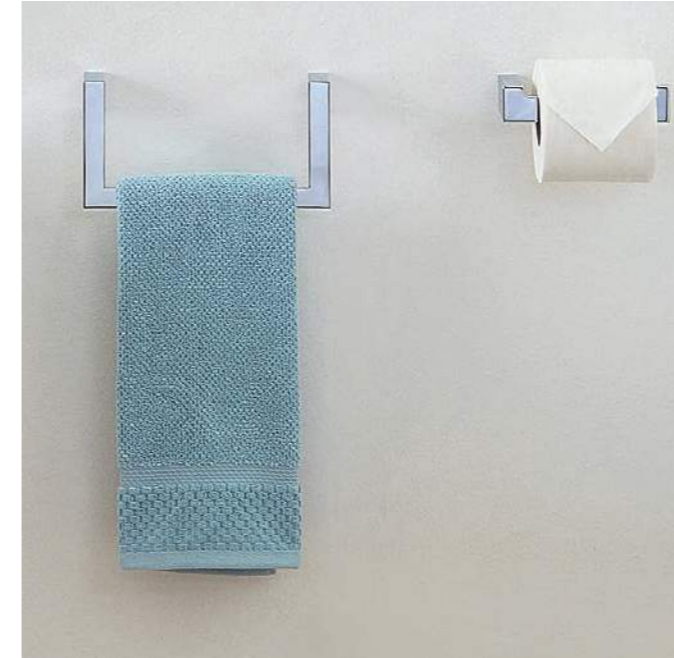

£179

A05009
Towel Ring
 Brass

£79

A05010
Paper Holder
 Brass

£54

A05011
Towel Bar
 Brass 63cm

£69

A10005
Robe Hook