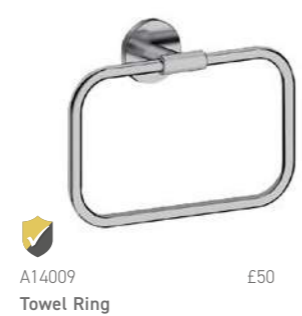

LIVELLO Brushed Nickel