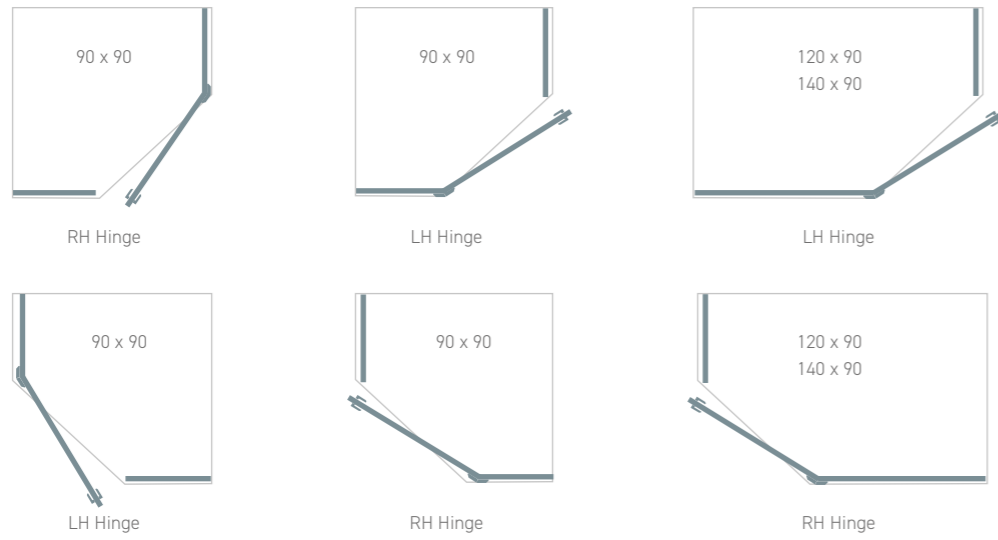

I-ZONE® Hinged Neo

8MM

- Rise/fall hinges
- Concealed fixings
- 20mm adjustment
- Magnetic door seal
- Tray or wetroom compatible
- Polished aluminium finish
- Polished chrome hardware
- Profile cover caps
- 8MM safety glass
- Easyclean protection
- Lifetime guarantee

Size	Adjustment	Door Opening	Height	Glass Thickness	Hinge Hand	Enclosure Only		Enclosure, Tray & Waste	
						Code	Price	Code	Price
90 x 90	86.5-88.5/ 86.5-88.5	55	200	8mm	LH	EN009	£919	TE009	£1214
90 x 90			200	8mm	RH	EN010	£919	TE010	£1214
120 x 90	116.5-118.5/ 86.5-88.5	55	200	8mm	LH	EN011	£999	TE011	£1524
120 x 90			200	8mm	RH	EN012	£999	TE012	£1524
140 x 90	136.5-138.5/ 86.5-88.5	55	200	8mm	LH	EN013	£1079	TE013	£1616
140 x 90			200	8mm	RH	EN014	£1079	TE014	£1616