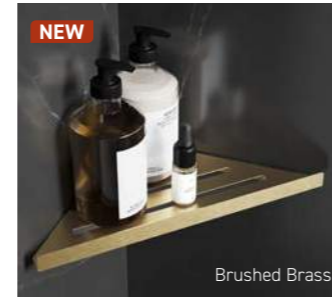

Shower Shelf

Shower Shelf

	Chrome	WBA015	£36
	Brushed Brass	WBA017	£42
	Matt Black	WBA016	£38
	Brushed Nickel	WBA018	£42
	Brushed Bronze	WBA019	£42

Basin Wastes & Bottle Trap

	Chrome	WA027	£25
	Brushed Brass	WA034	£37
	Matt Black	WA032	£34
	Brushed Nickel	WA052	£37
	Brushed Bronze	WA062	£39

	Chrome	WA030	£25
	Brushed Brass	WA035	£37
	Matt Black	WA033	£34
	Brushed Nickel	WA053	£37
	Brushed Bronze	WA063	£39

	Chrome	WA001	£20

	Chrome	WA010	£52
	Brushed Brass	WA047	£79
	Matt Black	WA046	£65
	Brushed Nickel	WA057	£79
	Brushed Bronze	WA067	£83