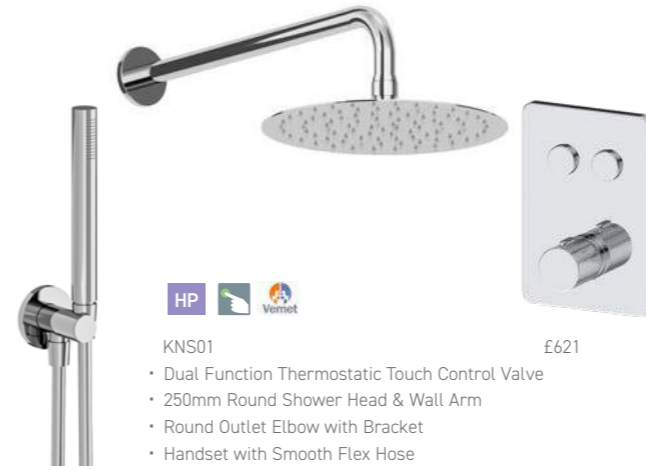

SIMA KNURLED Chrome

LP
KN009 £171
Chrome Basin Mono Mixer
Including Klik Waste

LP
KN005 £194
Chrome Tall Basin Mono Mixer
Excludes Waste

HP
KN020 £662
Chrome Freestanding Bath Shower Mixer

HP
KNS01 £621
• Dual Function Thermostatic Touch Control Valve
• 250mm Round Shower Head & Wall Arm
• Round Outlet Elbow with Bracket
• Handset with Smooth Flex Hose