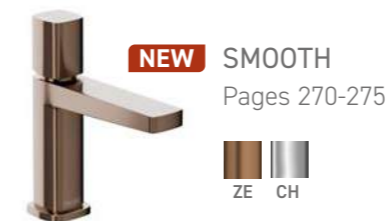

TAPS SERIES