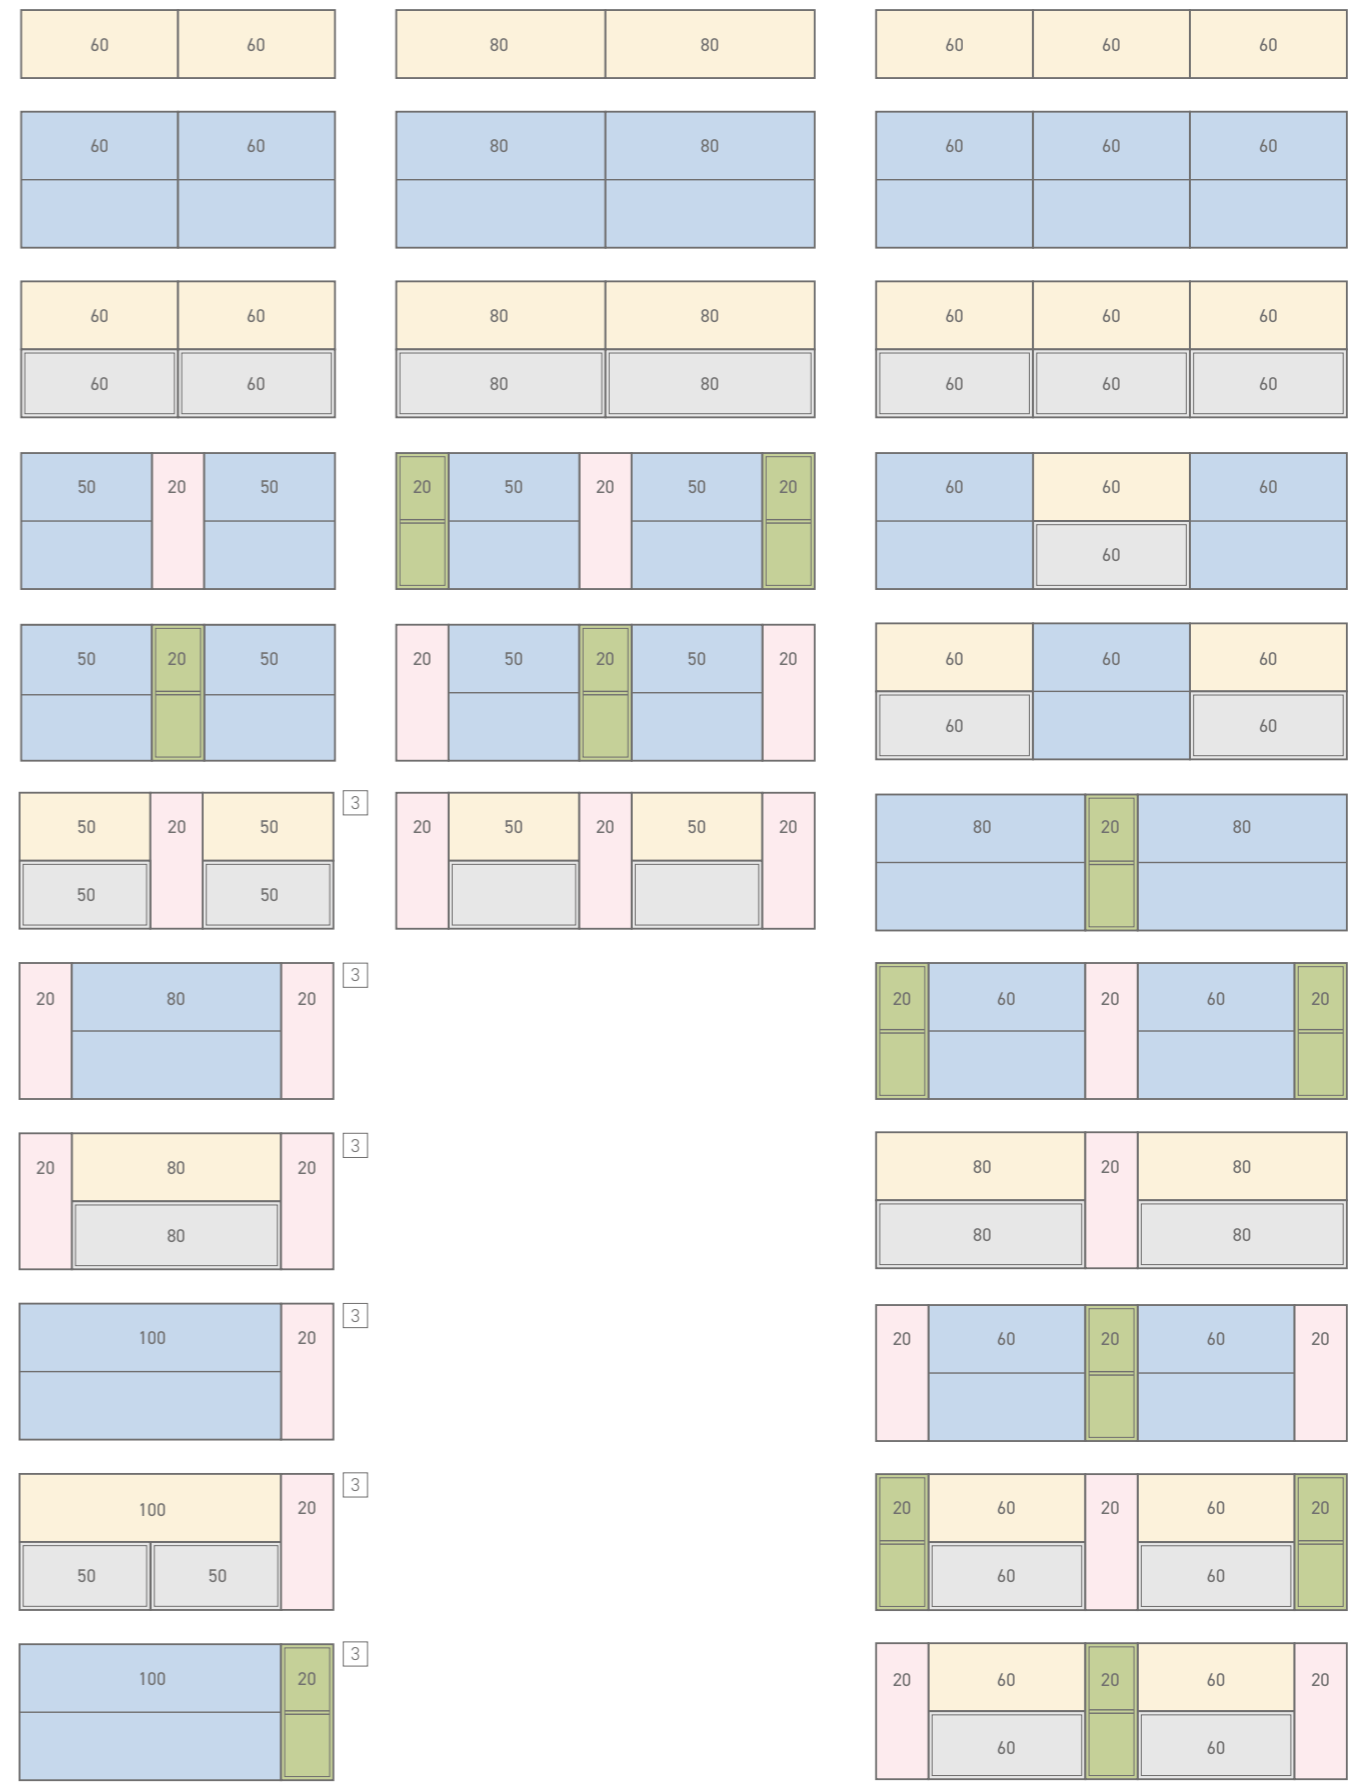

I-ZONE® Example Configurations

120CM OPTIONS   160CM OPTIONS   180CM OPTIONS

3 Not suitable for 120 Basin