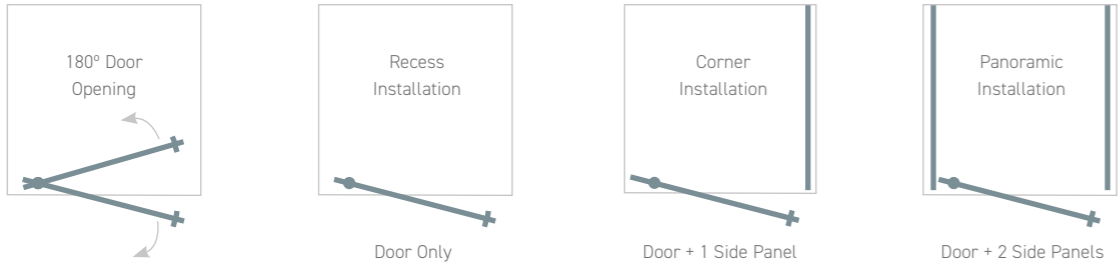

KONNEX Pivot & Side Panel

8MM

- Quick, easy install
- 20mm adjustment
- Reversible design
  LH RH
- Concealed fixings
- Magnetic door seal
- Easyclean protection
- Tray or wetroom compatible
- Polished aluminium finish
- Polished chrome hardware
- Profile cover caps
- 8MM safety glass
  EN12158
- Lifetime guarantee

Door Size	Adjustment	Door Opening	Height	Glass Thickness	Code	Price
76	72-76	54	200	8mm	EN072	£579
80	76-80	58	200	8mm	EN073	£599
90	86-90	68	200	8mm	EN074	£629
100	96-100	78	200	8mm	EN075	£669

Panel Size	Adjustment	Door Opening	Height	Glass Thickness	Code	Price
70	67-69	N/A	200	8mm	EN050	£351
76	73-75	N/A	200	8mm	EN051	£366
80	77-79	N/A	200	8mm	EN052	£377
90	87-89	N/A	200	8mm	EN053	£402
100	97-99	N/A	200	8mm	EN054	£427