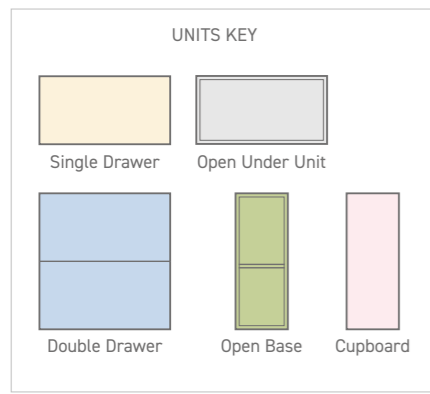

I-ZONE® Example Configurations

50CM OPTIONS   60CM OPTIONS   70CM OPTIONS   80CM OPTIONS   100CM OPTIONS

1 For use with handed Basin or Worktop

2 Not suitable for 100 Basin

I-ZONE® Example Configurations

120CM OPTIONS   160CM OPTIONS   180CM OPTIONS

3 Not suitable for 120 Basin