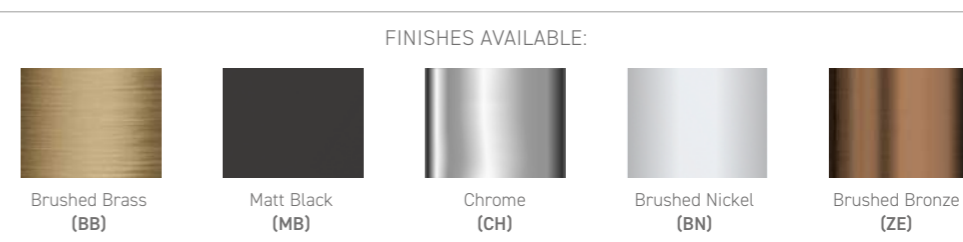

TAPS, SHOWERS & ACCESSORIES

All Phoenix taps are cast from the finest brass raw material and hand polished, then fitted with world leading Sedal cartridges and Neoperl aerators. All Phoenix accessories are manufactured from polished chrome plated brass giving our taps and accessories both form and function for many years to come.

PVD utilizes a Titanium Nitride that provides an extremely **durable** and **hard-wearing** coating. PVD coatings possess a far higher resistance to wear than traditional gold plating. It is a fact that the PVD coating will stay on the product longer than traditional electro-plating and powder coating.

Phoenix recommend the installation of an inline water filter to prevent the build-up of limescale and maintain the longevity of all your household products, including your taps and showers.

For showers on a low/medium pressure system, we recommend that a negative head pump is installed. For home pressure diagrams see page 346.

Denotes Minimum Operating Pressures