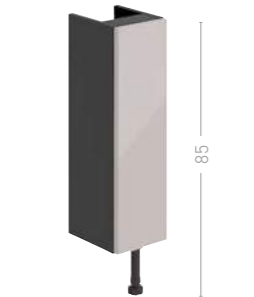

Full Height Single Door Base Unit

Width	Unit Depth	Code	Level	Tewkesbury	Metropol
15	24	F060	£283	N/A	N/A
15	31	F061	£298	N/A	N/A
20	24	F062	£295	£310	£310
20	31	F063	£309	£324	£324
30	24	F064	£322	£338	£338
30	31	F065	£338	£355	£355