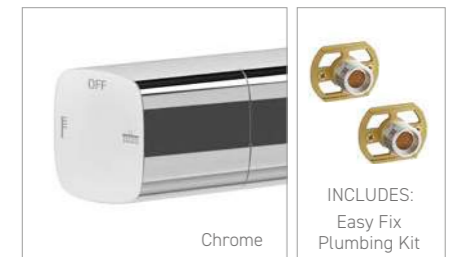

I-Zone® CH MB BB

GROOVE FLUTED

SMOOTH

MP **Vernet**
Groove Fluted Exposed Thermostatic Valve
 • Rigid Riser Rail
 • 250mm Shower Head
 • Handset with Smooth Flex Hose

	Chrome	GFS14	£561
	Brushed Bronze	GFS04	£699