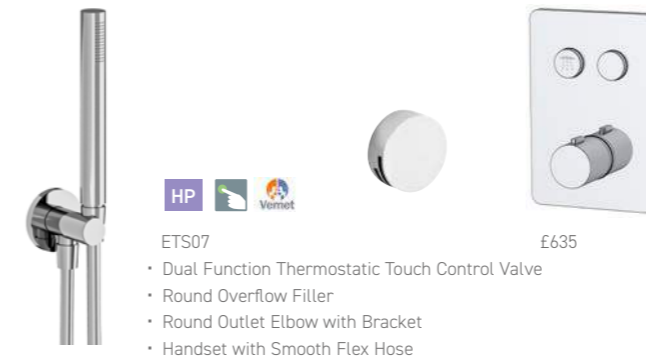

 A11005 £23
Robe Hook

 A11011 £36
Paper Holder

 WBA016 £38
Matt Black Shower Shelf

 A11009 £46
Towel Ring

 A11001 £62
Toilet Brush & Holder

 ET081 £274
Matt Black Thermostatic Douche Kit
 Including Hose, Handset & Wall Valve