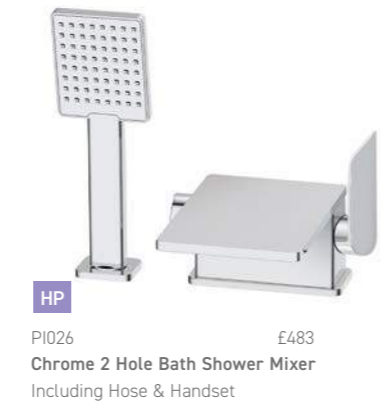

 A11005 £23
Robe Hook

 A11011 £36
Paper Holder

 WBA016 £38
Matt Black Shower Shelf

 A11009 £46
Towel Ring

 A11001 £62
Toilet Brush & Holder

 ET081 £274
Matt Black Thermostatic Douche Kit
 Including Hose, Handset & Wall Valve