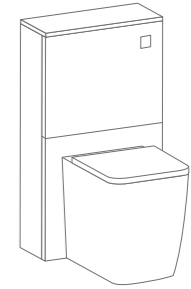

- 3/6L Flush Insulated Cistern
- Colour Co-ordinated Worktop
- Push Button - Chrome

Slim Sandwich Seat CWC50Z
Slim Wrapover Seat WWC50Z **NEW** £757

£757

Back to Wall Unit & Cistern
W50 x H87 x D21

- 3/6L Flush Insulated Cistern
- Colour Co-ordinated Worktop
- Push Button - Chrome