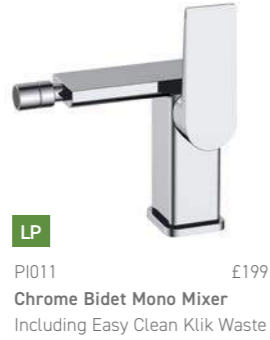

 A11005 £23
Robe Hook

 A11011 £36
Paper Holder

 WBA016 £38
Matt Black Shower Shelf

 A11009 £46
Towel Ring

 A11001 £62
Toilet Brush & Holder

 ET081 £274
Matt Black Thermostatic Douche Kit
 Including Hose, Handset & Wall Valve