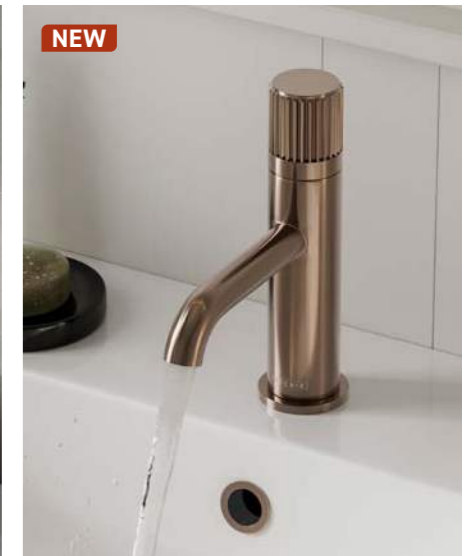

Taps, Showers & Accessories Pages 262-330