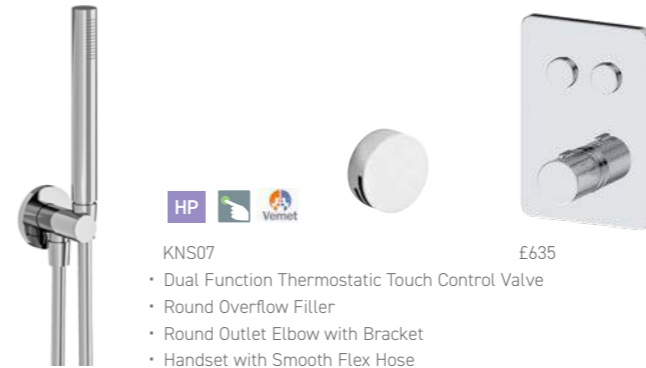

HP
KNS02 £637
• Dual Function Thermostatic Touch Control Valve
• 250mm Round Shower Head & Wall Arm
• Round Overflow Filler

HP
KNS07 £635
• Dual Function Thermostatic Touch Control Valve
• Round Overflow Filler
• Round Outlet Elbow with Bracket
• Handset with Smooth Flex Hose