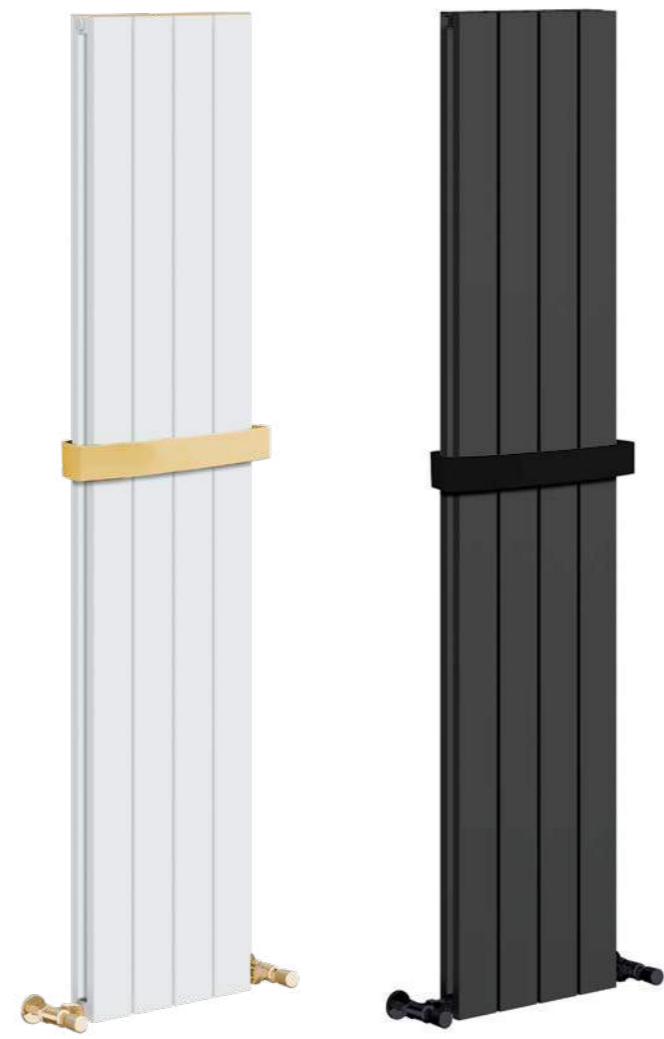

Chrome Top Cover Caps included as standard. Matching Plug and Bleed Vents included.

Towel Rails (Multiple may be added)

Furniture colour matching Radiators available.

EON Single ALUMINIUM

EON Double ALUMINIUM