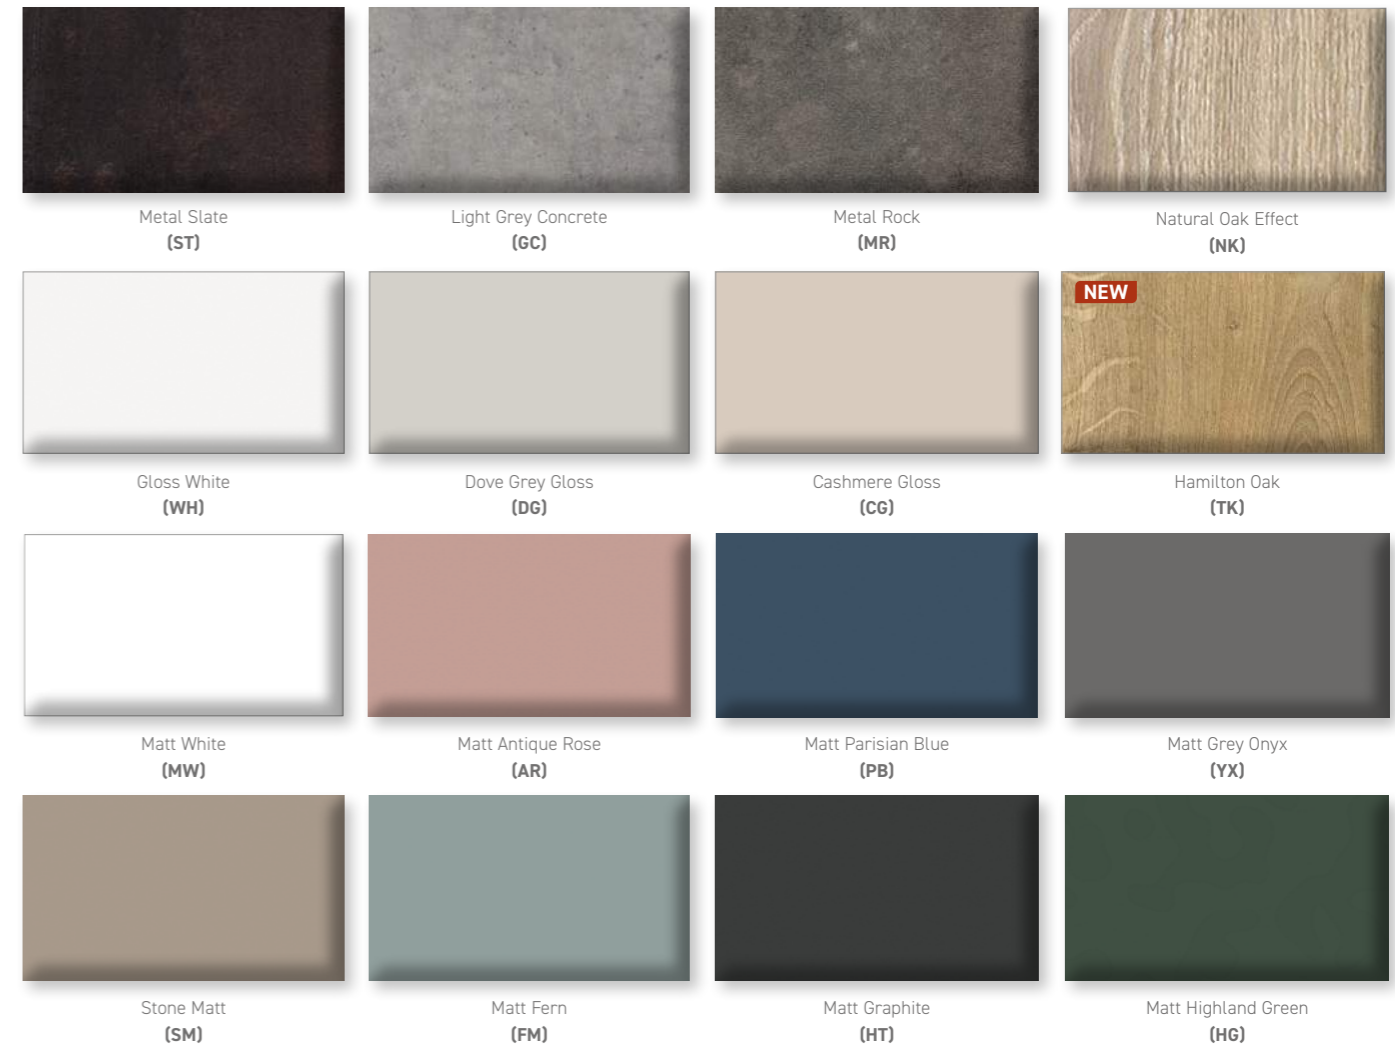

Capri inc Front Panel & Screen

Capacity 200 litres
L170 x W85 (W² 70) x H55 (Overall inc screen 205) x D40

LH BH025	£699	RH BH024	£699
LH BH025S1	£1198	RH BH024S1	£1198
LH BH025S2	£1198	RH BH024S2	£1198
LH BH025S3	£1697	RH BH024S3	£1697

Optional Extras

End Panel EPO024 £49

OPTIONAL EXTRAS (Factory Fitted)

WPC027
1.5Kw inline heater
For system 1 & 3 only

£129

WPC029
Colour kinetic underwater light
For system 1, 2 & 3

£179

WPC028
ELCB Protection
For system 1, 2 & 3

£36

Choose your panel size and add the colour code to the panel code
eg. **BP70 (LC)** = 70 Bath Panel in Light Stone Concrete

Bath Panels with Plinth
Height adjustment 400mm - 550mm

Qube L-Shaped Panels without Plinth
Height 500mm

Choose your panel size and add the colour code to the panel code
eg. **BP70 (WH)** = 70 Bath Panel in Gloss White

Bath Panels (Nominal Sizes)

Panel Size	Level/Metropol Code	Level/Metropol Price	Tewkesbury* Code	Tewkesbury* Price
70	BP70	£105	TP70	£110
75	BP75	£114	TP75	£120
80	BP80	£119	TP80	£125
90*	BP90	£120	TP90	£126
120*	BP120	£140	TP120	£147
140*	BP140	£149	TP140	£156
150*	BP150	£158	TP150	£166
160*	BP160	£167	TP160	£175
170	BP170	£197	TP170	£207
180	BP180	£212	TP180	£223
200*	BP200	£237	TP200	£249
Qube Front	QP170	£279	TQP170	£293
Qube End	QP70	£88	TQP70	£92

* Made to order