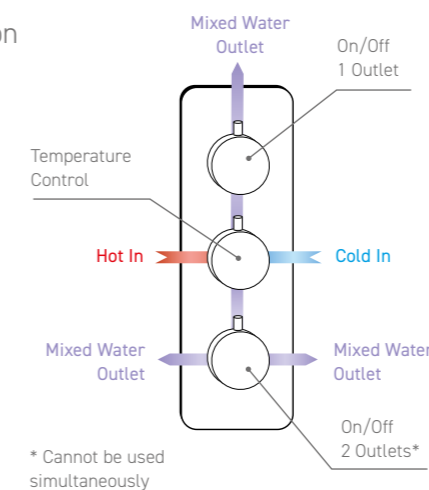

Dual Function

MP Vernet
SV003RO £354

MP Vernet
SV003SQ £354

Triple Function

HP Vernet
SV004RO £364

HP Vernet
SV004SQ £364

* Cannot be used simultaneously

SHOWER HEADS & HAND SHOWERS