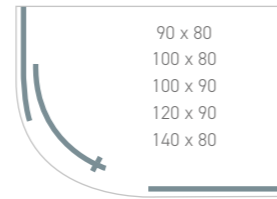

LH Installation

Size	Adjustment	Door Opening	Height	Glass Thickness	Opening Hand	Enclosure Only		Enclosure, Tray & Waste	
						Code	Price	Code	Price
90 x 90	87-89	46	200	8mm	LH/RH	EN055	£981	TE055	£1206
100 x 100	97-99	46	200	8mm	LH/RH	EN056	£1069	TE056	£1398
90 x 80	87-89/ 77-79	41	200	8mm	LH	EN057	£951	TE057L	£1208
90 x 80	87-89/ 77-79	41	200	8mm	RH	EN057	£951	TE057R	£1208
100 x 80	97-99/ 77-79	41	200	8mm	LH	EN058	£979	TE058L	£1257
100 x 80	97-99/ 77-79	41	200	8mm	RH	EN058	£979	TE058R	£1257
100 x 90	97-99/ 87-89	46	200	8mm	LH	EN059	£996	TE059L	£1297
100 x 90	97-99/ 87-89	46	200	8mm	RH	EN059	£996	TE059R	£1297
120 x 90	117-119/ 87-89	46	200	8mm	LH	EN060	£1061	TE060L	£1389
120 x 90	117-119/ 87-89	46	200	8mm	RH	EN060	£1061	TE060R	£1389
140 x 80	137-139/ 77-79	41	200	8mm	LH	EN061	£1122	TE061L	£1530
140 x 80	137-139/ 77-79	41	200	8mm	RH	EN061	£1122	TE061R	£1530