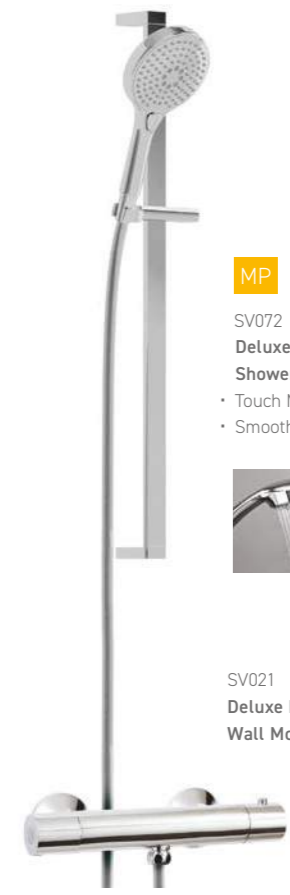

MP Vernet COLDTOUCH
SV070 £239
Deluxe Thermostatic Bath Shower Mixer & Round Slide Rail
• Touch Multi Function Handset
• Smooth Flex Hose

SV022 £199
Deluxe Thermostatic Bath Shower Mixer

MP Vernet
SV071 £169
Square Exposed Thermostatic Shower Valve & Square Slide Rail
• Touch Multi Function Handset
• Smooth Flex Hose

SV020 £129
Square Exposed Thermostatic Wall Mounted Shower Valve

INCLUDES: Easy Fix Plumbing Kit

MP Vernet COLDTOUCH
SV072 £169
Deluxe Round Exposed Thermostatic Shower Valve & Round Slide Rail
• Touch Multi Function Handset
• Smooth Flex Hose