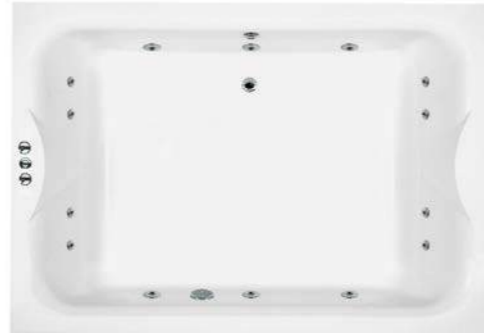

BH002C £1349
Marino
 Capacity 460 litres
 L195 x W135 x D48

System 1 Whirlpool

BH002S1 £1848
Marino + System 1
 Capacity 460 litres
 L195 x W135 x D48

System 2 Airpool

BH002S2 £1848
Marino + System 2
 Capacity 460 litres
 L195 x W135 x D48