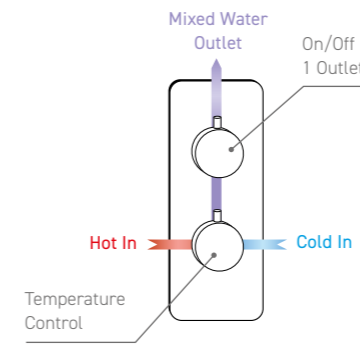

Single Function