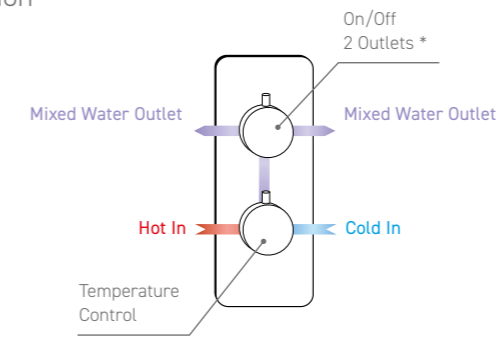

Dual Function