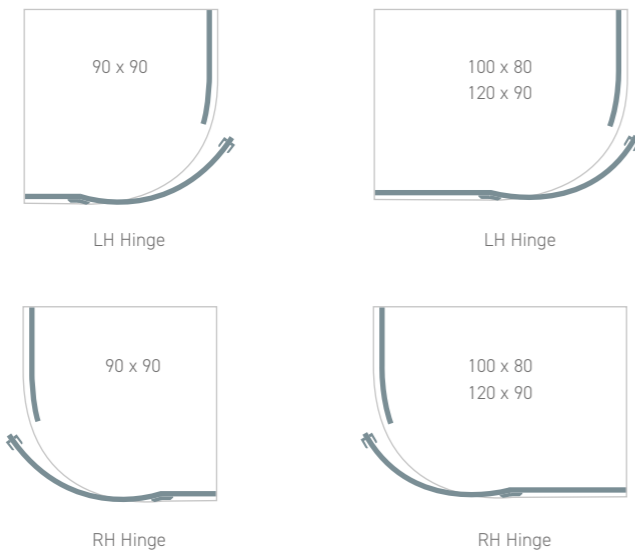

I-ZONE® Hinged Quadrant

8MM

Size	Adjustment	Door Opening	Height	Glass Thickness	Hinge Hand	Enclosure Only		Enclosure, Tray & Waste	
						Code	Price	Code	Price
90 x 90	86.5-88.5/ 86.5-88.5	60	200	8mm	LH	EN015	£989	TE015	£1214
90 x 90	86.5-88.5/ 86.5-88.5	60	200	8mm	RH	EN016	£989	TE016	£1214
100 x 80	96.5-98.5/ 86.5-88.5/	60	200	8mm	LH	EN017	£1049	TE017	£1327
100 x 80	96.5-98.5/ 86.5-88.5/	60	200	8mm	RH	EN018	£1049	TE018	£1327
120 x 90	116.5-118.5/ 86.5-88.5/	60	200	8mm	LH	EN019	£1149	TE019	£1477
120 x 90	116.5-118.5/ 86.5-88.5/	60	200	8mm	RH	EN020	£1149	TE020	£1477