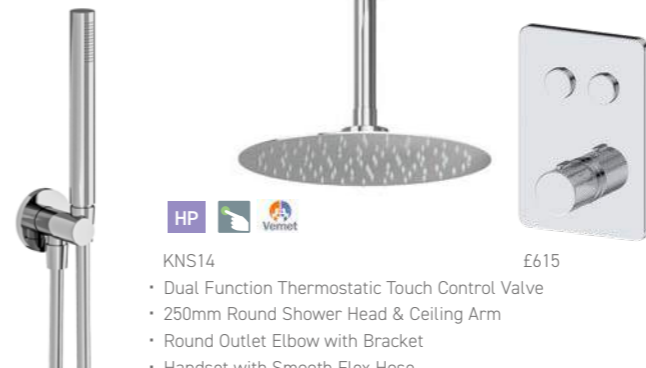

HP
KNS02 £637
• Dual Function Thermostatic Touch Control Valve
• 250mm Round Shower Head & Wall Arm
• Round Overflow Filler

HP
KNS07 £635
• Dual Function Thermostatic Touch Control Valve
• Round Overflow Filler
• Round Outlet Elbow with Bracket
• Handset with Smooth Flex Hose