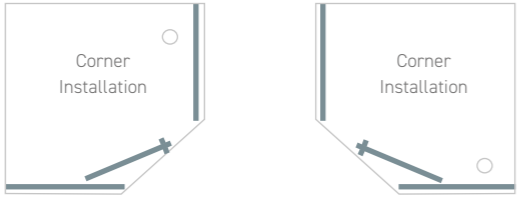

KONNEX Sliding Neo

8MM

- Quick, easy install
- 20mm adjustment
- Reversible design
  LH RH
- Smooth opening roller design
- Concealed fixings
- Magnetic door seal
- Quick release bottom roller
- Dedicated tray & waste
- Polished aluminium finish
- Polished chrome hardware
- Profile cover caps
- 8MM safety glass
- Easyclean protection
- Lifetime guarantee

Includes dedicated Tray & Waste

Tray & Waste	Adjustment	Door Opening	Height	Glass Thickness	Enclosure, Dedicated Shower Tray & Waste Code	Price
92 x 92	87-89	50	200	8mm	EN085	£1017