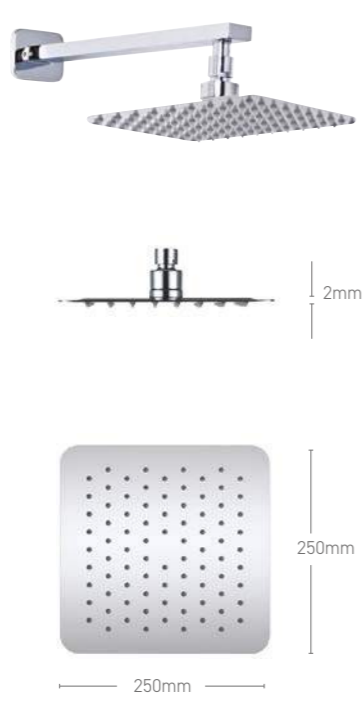

250mm Square

- SH073 Shower Head & Wall Arm £85
- SH074 Shower Head & Ceiling Arm £79
- SLH009 Shower Head £47

- SH071 Shower Head & Wall Arm £92
- SH072 Shower Head & Ceiling Arm £79
- SLH012 Shower Head £49