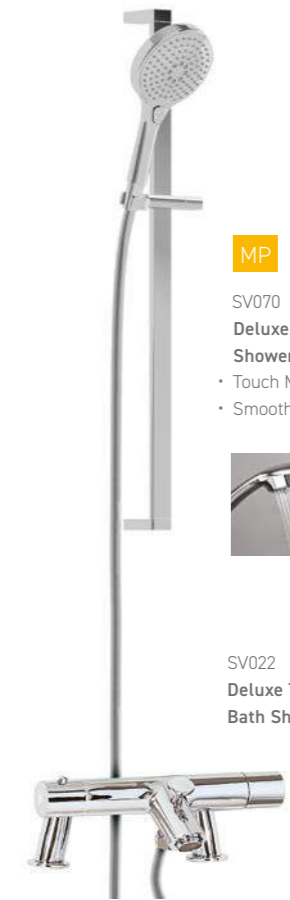

- Rigid Riser Rail
- 250mm Shower Head
- Handset with Smooth Flex Hose

	Chrome	ETS15	£561
	Brushed Brass	ETS11	£667
	Matt Black	ETS13	£617

Rigid Risers

Max 1180mm
Adjustable Height Position
Min 760mm

DOC91 £399
Square Exposed Thermostatic Valve
• Square Rigid Riser
• Multi Function Handset
• 250mm Slimline Square Shower Head

Max 1280mm
Adjustable Height Position
Min 800mm

DOC90 £319
Round Exposed Thermostatic Valve
• Round Rigid Riser
• Round Multi Function Handset
• 250mm Slimline Shower Head

HFVP001 £712
Exposed Thermostatic Valve
• Round Rigid Riser
• 200mm Traditional Shower Head
• White Handset

Exposed Thermostatic Valves & Bath Shower Mixer

MP Vernet COLDTOUCH
SV070 £239
Deluxe Thermostatic Wall Mounted Bath Shower Mixer & Round Slide Rail
• Touch Multi Function Handset
• Smooth Flex Hose

SV022 £199
Deluxe Thermostatic Wall Mounted Bath Shower Mixer