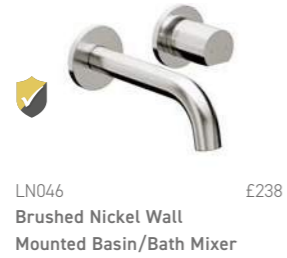

LIVELLO Brushed Nickel