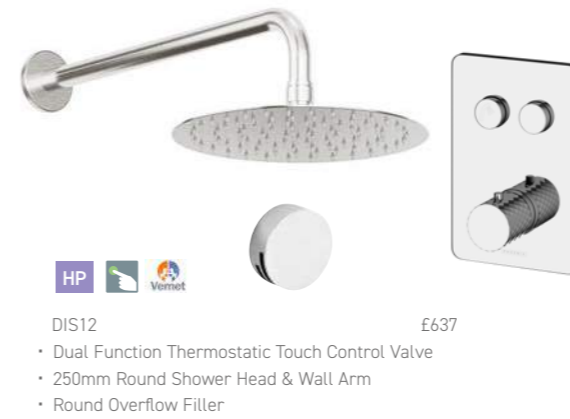

 WBA018 £42
Brushed Nickel Shower Shelf

 A14009 £50
Towel Ring

 A14001 £66
Toilet Brush & Holder

 DI083 £279
Brushed Nickel Thermostatic Douche Kit
 Including Hose, Handset & Wall Valve

LIVELLO

Subtle yet sophisticated design enhances the elegant Livello collection allowing form and function to meet in perfect harmony.