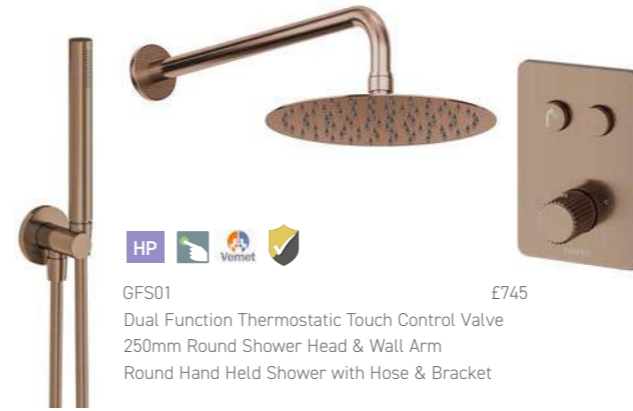

A15009 £53
Towel Ring

A15001 £70
Toilet Brush & Holder

WBA019 £42
Brushed Bronze Shower Shelf

A15009 £53
Towel Ring

A15001 £70
Toilet Brush & Holder

GFS01 £745
Dual Function Thermostatic Touch Control Valve
250mm Round Shower Head & Wall Arm
Round Hand Held Shower with Hose & Bracket