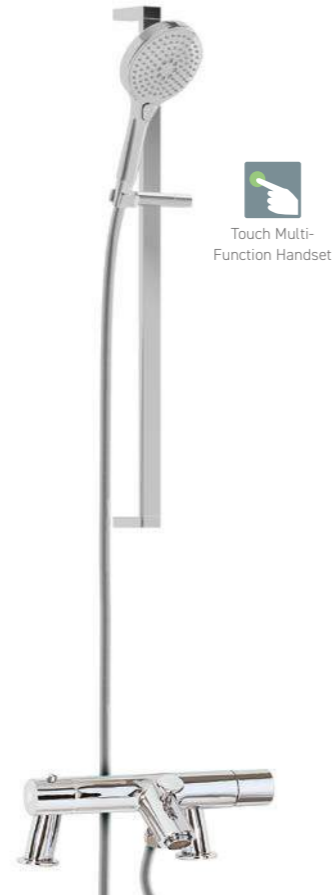

A03011 £73
Towel Bar
 Brass 65cm

A03010 £42
Paper Holder
 Brass

A03009 £58
Towel Ring
 Brass

A03001 £53
Toilet Brush & Holder
 Brass & Frosted Glass

LP
 S0006 £179
Chrome Wall Mounted Basin Mixer

NEW
 WBA015 £36
Chrome Shower Shelf
 W30

Exposed Thermostatic Valves & Bath Shower Mixer

LANCIO

DOC90 £319
Round Exposed Thermostatic Valve

- Round Rigid Riser
- Round Multi Function Handset
- 250mm Slimline Shower Head

SV070 £239
Deluxe Thermostatic Deck/Wall Mounted Bath Shower Mixer & Round Slide Rail

- Touch Multi Function Handset
- Smooth Flex Hose

SV022 £199
Deluxe Thermostatic Deck/Wall Mounted Bath Shower Mixer

SV072 £169
Deluxe Round Exposed Thermostatic Shower Valve & Round Slide Rail

- Touch Multi Function Handset
- Smooth Flex Hose