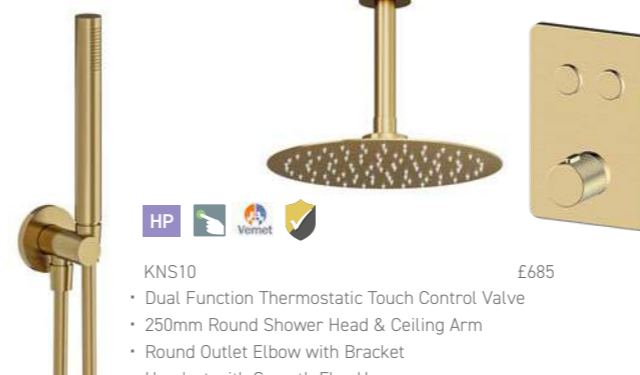

A12005 £28
Robe Hook

A12011 £43
Paper Holder

WBA017 £42
Brushed Brass Shower Shelf

A12009 £50
Towel Ring

A12001 £66
Toilet Brush & Holder

KNS10 £685
• Dual Function Thermostatic Touch Control Valve
• 250mm Round Shower Head & Ceiling Arm
• Round Outlet Elbow with Bracket
• Handset with Smooth Flex Hose