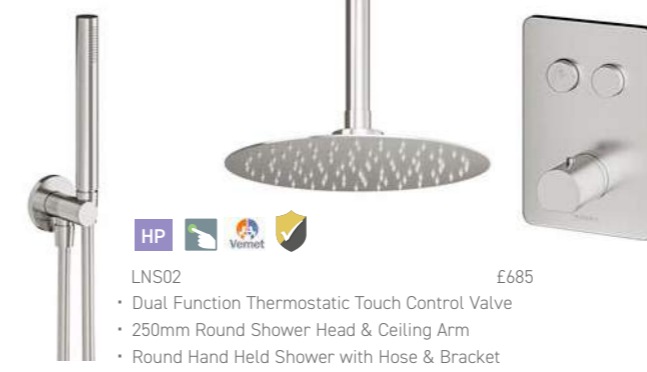

LIVELLO Brushed Nickel