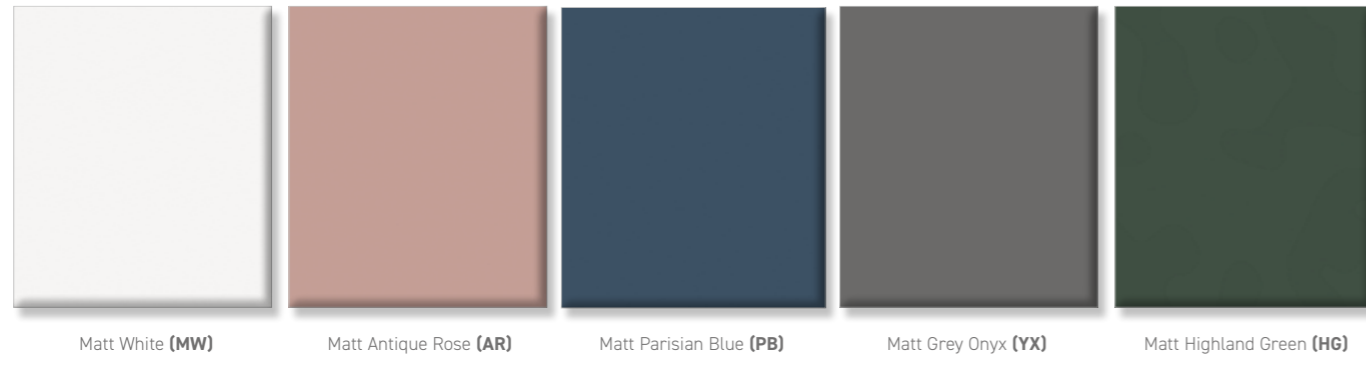

UNIT COLOUR

Add the **colour code** to the **unit code** eg. NT01 (MW) = 60 Wall Unit in Matt White

12MM WORKTOP/SPLASHBACK COLOURS

Add the **worktop colour code** to the **worktop code** eg. VB400 (SW) = 61 Worktop in Sparkling White