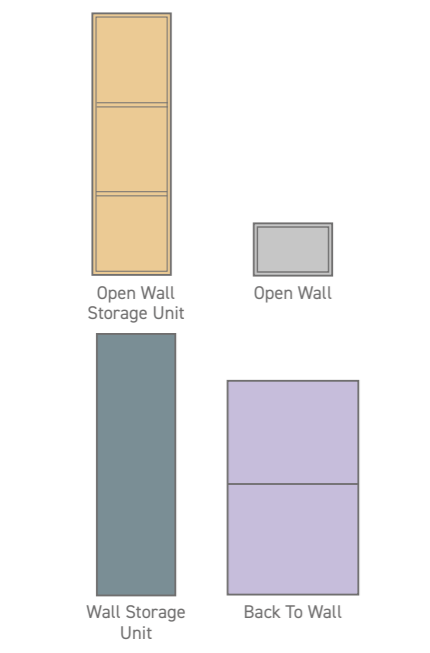

I-ZONE® Example Configurations

50CM OPTIONS   60CM OPTIONS   70CM OPTIONS   80CM OPTIONS   100CM OPTIONS

1 For use with handed Basin or Worktop

2 Not suitable for 100 Basin

I-ZONE® Example Configurations

120CM OPTIONS   160CM OPTIONS   180CM OPTIONS

3 Not suitable for 120 Basin