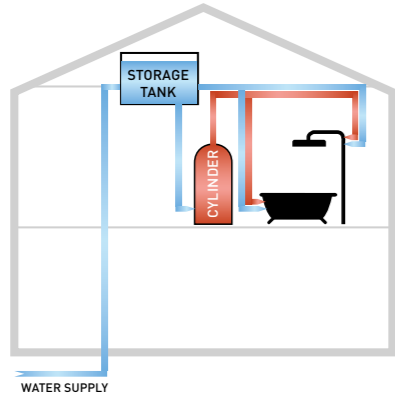

Home Pressure Diagrams

LP

Gravity Fed (Low Pressure) System

- Cold water storage tank in the loft
- Hot water cylinder