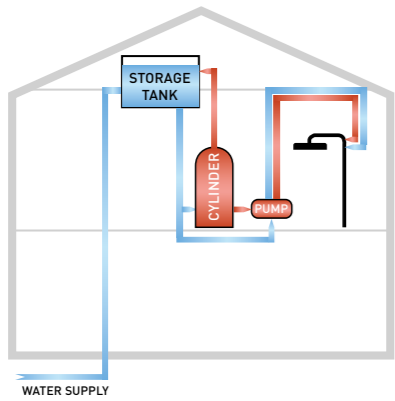

LP MP HP HP+

Boosted Gravity Fed (Low Pressure) System

- Cold water storage tank in the loft
- Hot water cylinder
- Booster pump