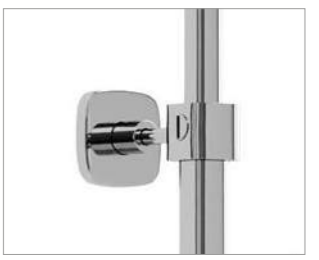

Soft Square Details

INCLUDES:
Easy Fix
Plumbing Kit