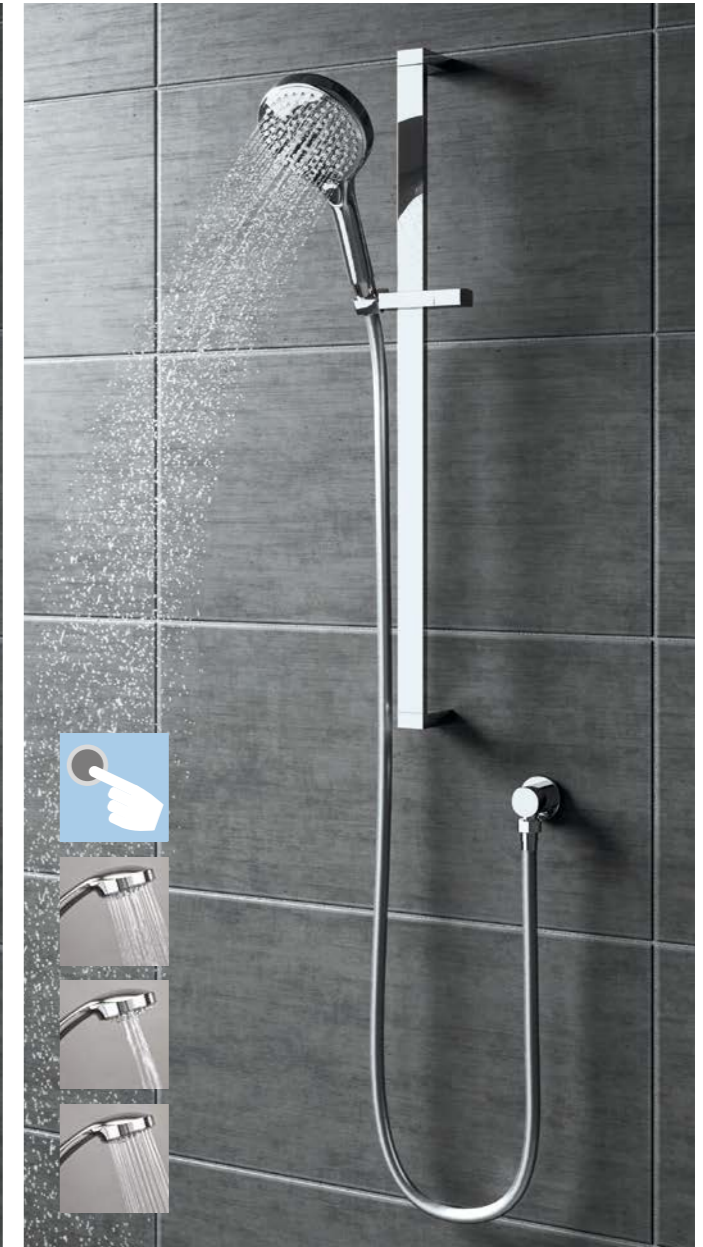

Shower Blade

- SH057 Round Shower Blade £159
- Stainless Steel

Slide Rails & Handsets

- SR003 Square Slide Rail £107
- Touch Multi Function Handset
- Smooth Flex Hose
- Outlet Elbow

- SH029 Square Hand Held Shower £94
- Inc Hose & Parking Bracket
- SH011 Design Square Body Jet £27
- 6.5cm square