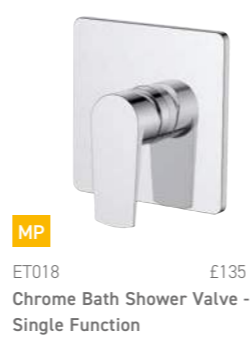

 A11005 £23
Robe Hook

 A11011 £36
Paper Holder

 WBA016 £38
Matt Black Shower Shelf

 A11009 £46
Towel Ring

 A11001 £62
Toilet Brush & Holder

 ET081 £274
Matt Black Thermostatic Douche Kit
 Including Hose, Handset & Wall Valve