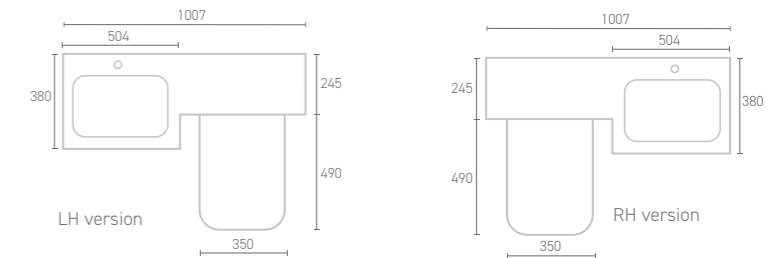

HANDLE OPTIONS (Not sold as a separate item)

Askern 180mm
Included in unit price

Tenbury 170mm
Included in unit price

Dorton 227mm
Included in unit price

Groove Knob 35mm
Included in unit price

NEW

Knurled Handle 183mm
Included in unit price

Stimline Bar Handle

152mm HA060 Inc
190mm HA061 £14
355mm HA062 £16

152mm HA050 Inc
190mm HA051 £14
355mm HA052 £16

152mm HA040 Inc
190mm HA041 £14
355mm HA042 £16

152mm HA080 Inc
190mm HA081 £14
355mm HA082 £16

Overflow Ring Colours for Mineral Cast Basins

Not sold separately.

Must be ordered with the unit.

Push Buttons Not sold separately. Must be ordered with the unit.