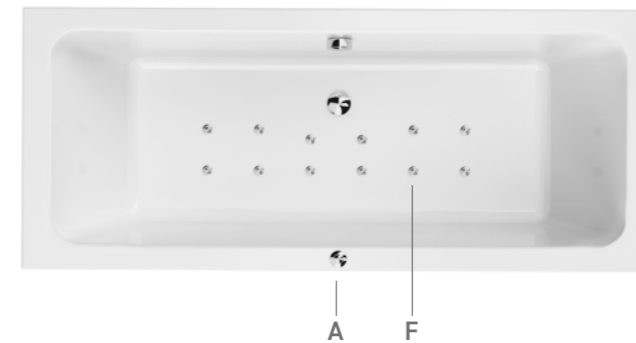

Optional Extras (Factory Fitted):

- J Colour Kinetic Underwater Light
- K ELCB Protection

System 3 Combined

Standard Features:

- A Whirlpool On/Off Switch
- A Airpool On/Off Switch
- B 2 x Air Flow Controls (Whirlpool)
- C Directional Whirlpool Jets
- D Back & Foot Jets
- F Airpool Jets
- E Safety Suction Filter

All Whirlpool systems are fitted with dry run pump protection.