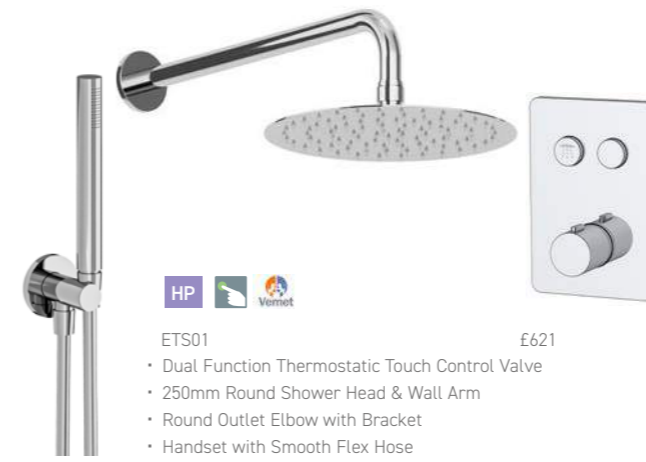

 A11005 £23
Robe Hook

 A11011 £36
Paper Holder

 WBA016 £38
Matt Black Shower Shelf

 A11009 £46
Towel Ring

 A11001 £62
Toilet Brush & Holder

 ET081 £274
Matt Black Thermostatic Douche Kit
 Including Hose, Handset & Wall Valve