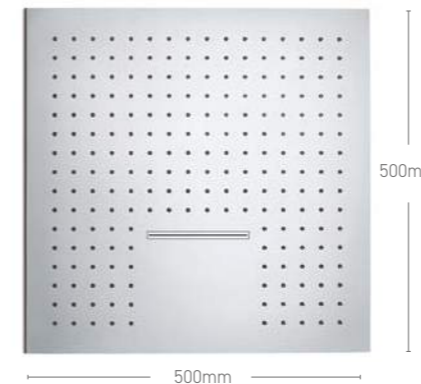

POLISHED
STAINLESS STEEL

NIAGARA Luxury Shower Head

SH024 £777
Luxury Dual Function Ceiling Mounted Shower Head
Inc Hoses & Ceiling Mounts
500mm x 500mm