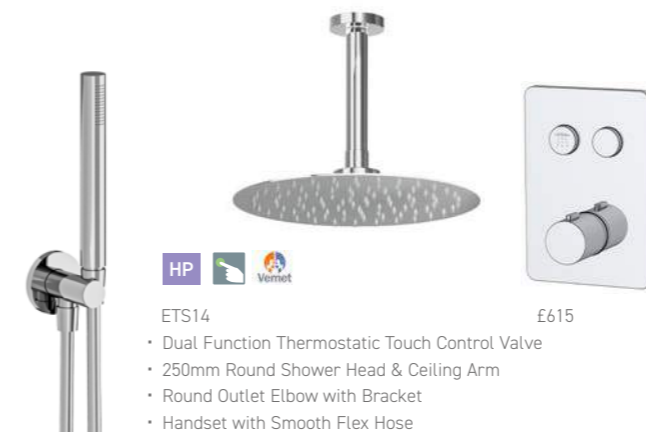

 A11005 £23
Robe Hook

 A11011 £36
Paper Holder

 WBA016 £38
Matt Black Shower Shelf

 A11009 £46
Towel Ring

 A11001 £62
Toilet Brush & Holder

 ET081 £274
Matt Black Thermostatic Douche Kit
 Including Hose, Handset & Wall Valve