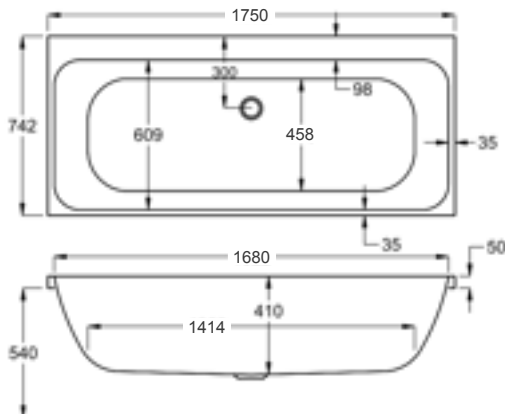

1750

carron5

236 LITRES

1750 x 750mm H540mm D410mm		RRP
Bathtub	Q4-02593	£617
Front Panel	Q4-02601	£173
End Panel	Q4-02289	£122
CARRONITE L Shape Panel	Q4-02503	£439

carronite™

236 LITRES

1750 x 750mm H540mm D410mm		RRP
Bathtub	Q4-02594	£985
Front Panel	Q4-02602	£234
End Panel	Q4-02275	£162
CARRONITE L Shape Panel	Q4-02503	£439