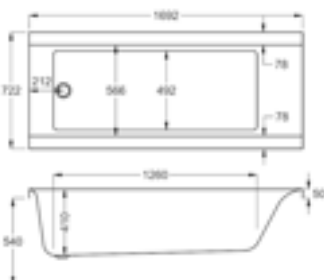

1700

carron⁵ URBAN - SINGLE ENDED

224 LITRES

1700 x 725mm H540mm D410mm		RRP
Bathtub	Q4-02363	£511
Front Panel	Q4-02318	£173
End Panel	Q4-02287	£122

carronite™

224 LITRES

1700 x 725mm H540mm D410mm		RRP
Bathtub	Q4-02364	£778
Front Panel	Q4-02319	£234
End Panel	Q4-02307	£162