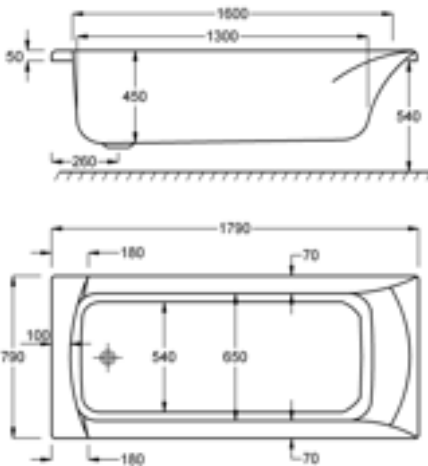

carron5

240 LITRES

1800 x 800mm H540mm D450mm		RRP
Bathtub	Q4-02197	£884
Front Panel	Q4-02322	£184
End Panel	Q4-02291	£122

carronite™

240 LITRES

1800 x 800mm H540mm D450mm		RRP
Bathtub	Q4-02198	£1494
Front Panel	Q4-02323	£244
End Panel	Q4-02277	£162

1900