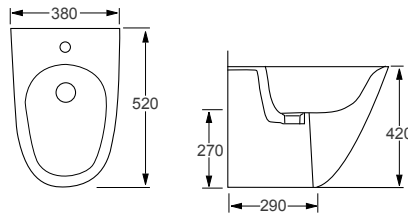

RAK
CERAMICS

SENSATION
Q4-12304 Back To Wall Bidet

RRP
£418

Technical Information

- One tap hole
- Integrated overflow
- Floor mounted