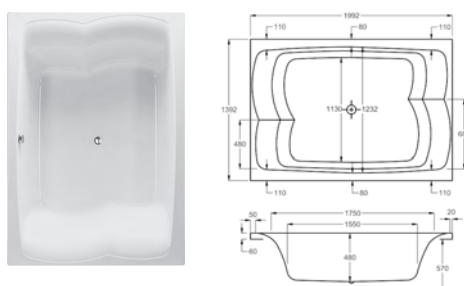

carronite™ CELSIUS DUO 560 LITRES

2000 x 1400mm H570mm D480mm		RRP
Bathtub	Q4-02411	£3962