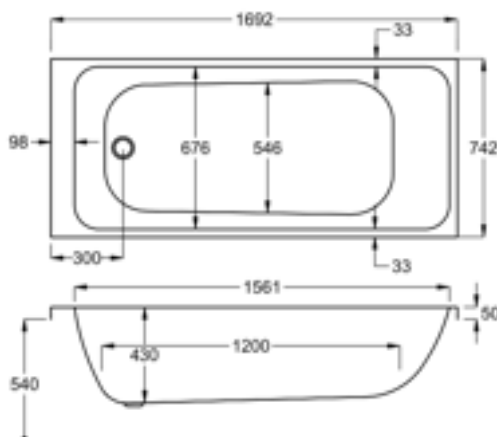

carron5

257 LITRES

1700 x 750mm H540mm D430mm		RRP
Bathtub	Q4-02424	£601
Front Panel	Q4-02318	£173
End Panel	Q4-02289	£122
CARRONITE L Shape Panel	Q4-02300	£439

carronite™

257 LITRES

1700 x 750mm H540mm D430mm		RRP
Bathtub	Q4-02425	£959
Front Panel	Q4-02319	£234
End Panel	Q4-02275	£162
CARRONITE L Shape Panel	Q4-02300	£439