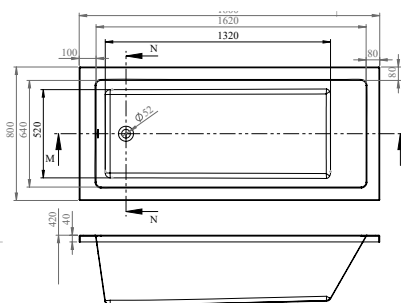

215 LITRES

1800 x 725mm H500mm D420mm	RRP
Bath tub	Q4-07065
	£429

1800