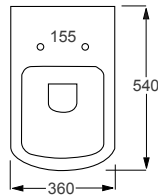

- Soft-close seat
- Quick-release seat
- Rimless WC
- Hidden fixings
- Requires frame system

RAK
CERAMICS

MOON		RRP
Q4-12229	Wall Hung Pan	£363
Q4-12236	Soft Close Seat	£164

Technical Information

- Soft-close seat
- Quick-release seat
- Requires frame system