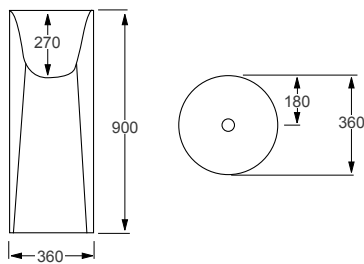

We recommend:

The Maison Banos Artist tap range, see from page 358.

FREESTANDING BASINS

RAK
CERAMICS

PETIT ROUND	RRP
Q4-12345 Round Freestanding Basin	£769

Technical Information

- 360 x 360 x 900
- No tap hole