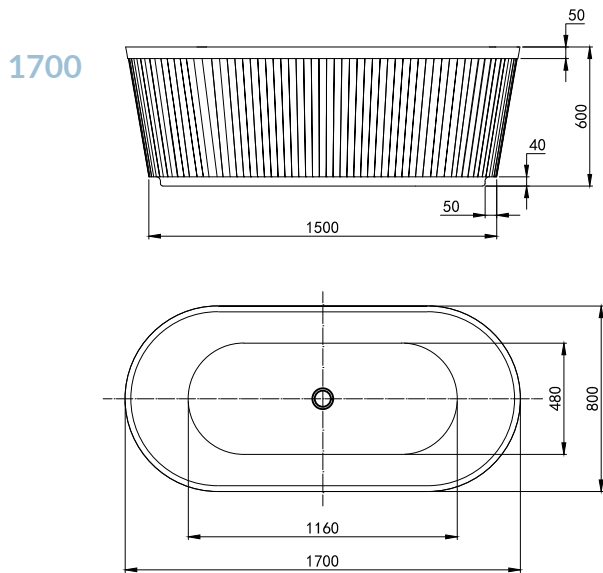

GROOVE

FROM £1500

BATHS

Prepare for compliments. This textured freestanding bath will become a real talking point.

The ultimate in indulgence, any stresses from the day will be washed away in the Groove bath.