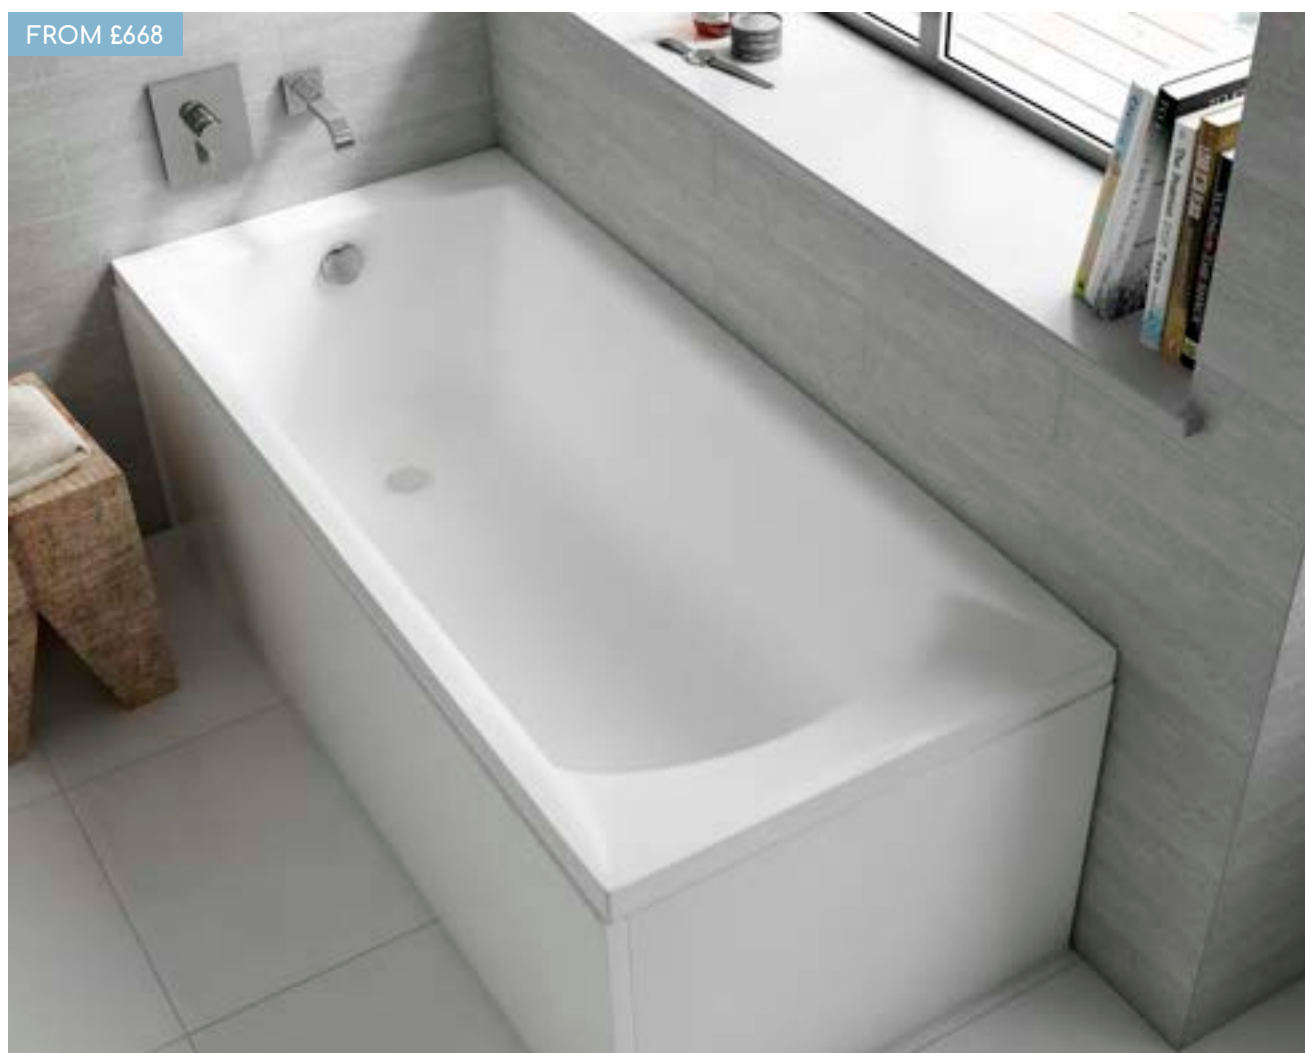

carron SIGMA - SINGLE ENDED

FROM £668

Achieve a modern bathroom with Sigma. Its smooth lines ensure a stylish look and comfortable experience.

Available in several size options, in 5mm standard thickness and ultra strong Carronite, you can choose what works for you, your bathroom and budget.