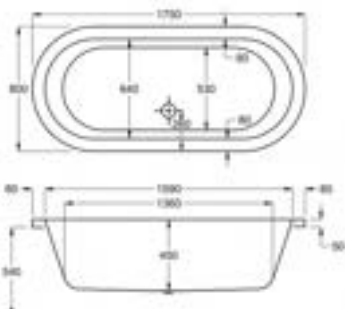

1750

carron⁵ HALCYON SQUARE INSET

286 LITRES

1750 x 800mm H550mm D440mm	RRP
Bathtub	Q4-02487 £761

carronite™

286 LITRES

1750 x 800mm H550mm D440mm	RRP
Bathtub	Q4-02488 £1291

1750