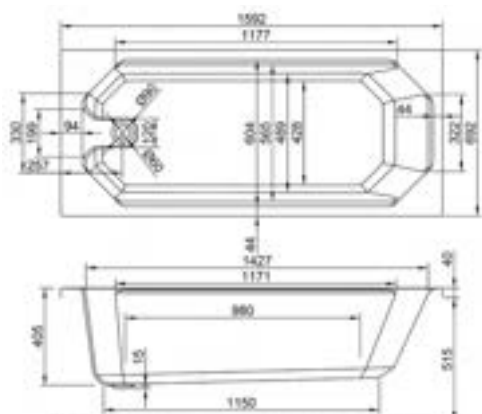

carron CAMDEN - SINGLE ENDED

1600

carron⁵

192 LITRES

1600 x 700mm H515mm D405mm		RRP
Bathtub	Q4-02555	£481
Front Panel	Q4-02316	£154
End Panel	Q4-02285	£122

carronite™

192 LITRES

1600 x 700mm H515mm D405mm		RRP
Bathtub	Q4-02556	£821
Front Panel	Q4-02317	£223
End Panel	Q4-02271	£162

1650