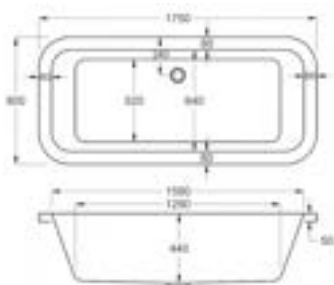

1750

carron⁵ HALCYON SQUARE INSET

286 LITRES

1750 x 800mm H550mm D440mm	RRP
Bathtub	Q4-02487 £761

carronite™

286 LITRES

1750 x 800mm H550mm D440mm	RRP
Bathtub	Q4-02488 £1291

1750