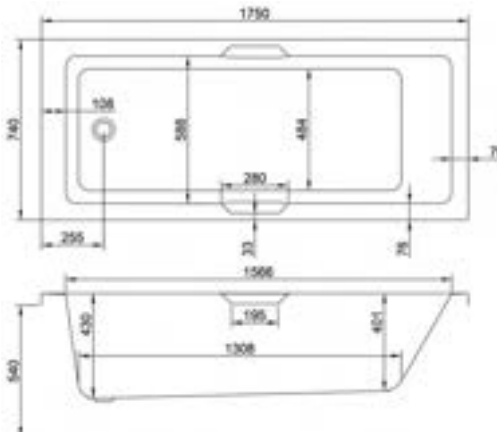

carron⁵

247 LITRES

1750 x 750mm H540mm D430mm		RRP
Bathtub	Q4-02595	£656
Front Panel	Q4-02601	£173
End Panel	Q4-02289	£122

carronite™

247 LITRES

1750 x 750mm H540mm D430mm		RRP
Bathtub	Q4-02596	£926
Front Panel	Q4-02602	£234
End Panel	Q4-02275	£162

1800