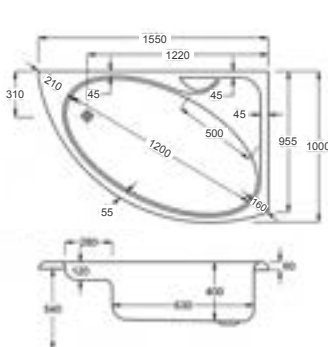

carron⁵ MONARCH CORNER BATH

235 LITRES

1300 x 1300mm H540mm D400mm		RRP
Bathtub	Q4-02236	£1097
Corner Panel	Q4-02304	£244

carronite™

235 LITRES

1300 x 1300mm H540mm D400mm		RRP
Bathtub	Q4-02237	£1328
Corner Panel	Q4-02305	£460

1550