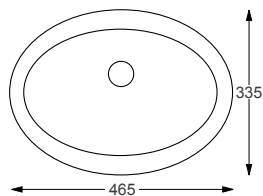

RAK
CERAMICS

LILY		RRP
Q4-12299	Inset Basin	£118
Q4-23201	Professional Basin Waste	£36

Technical Information

- 465 x 335
- No tap hole
- Under counter
- Professional basin waste, suitable for basins with and without an overflow – also able to adapt it to be freeflow

We recommend:

The Maison Banos Artist tap range, see from page 358.