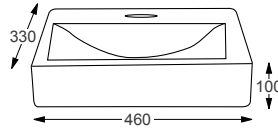

SIT ON & WALL HUNG BASINS

Linea™

NAPLES		RRP
Q4-19306	450 Sit On Basin	£242
Q4-23201	Professional Basin Waste	£36

Technical Information

- 460 x 330 x 100
- Sit on basin only
- Professional basin waste, suitable for basins with and without an overflow – also able to adapt it to be freeflow