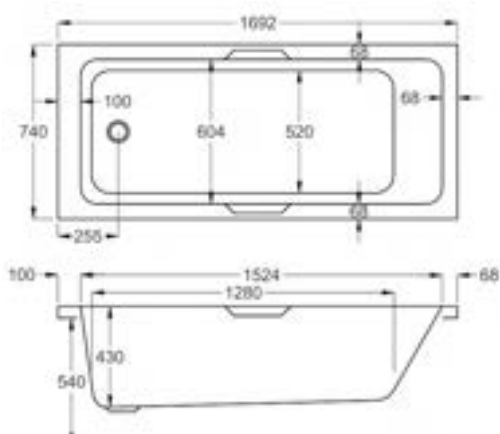

carron5

240 LITRES

1700 x 750mm H540mm D430mm		RRP
Bathtub	Q4-02171	£595
Front Panel	Q4-02318	£173
End Panel	Q4-02289	£122

carronite™

240 LITRES

1700 x 750mm H540mm D430mm		RRP
Bathtub	Q4-02172	£887
Front Panel	Q4-02319	£234
End Panel	Q4-02275	£162