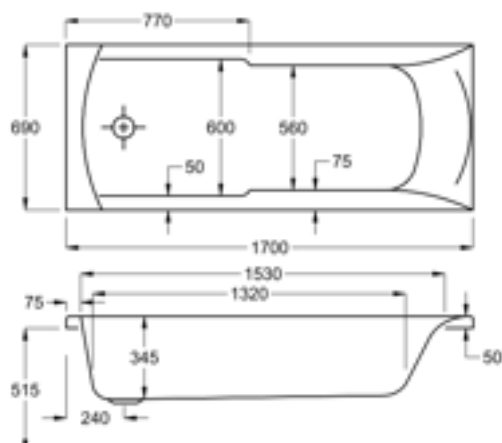

carron⁵

145 LITRES

1700 x 700mm H515mm D345mm		RRP
Bathtub	Q4-02126	£415
Front Panel	Q4-02320	£154
End Panel	Q4-02285	£122
CARRONITE L Shape Panel	Q4-02299	£439

carronite™

145 LITRES

1700 x 700mm H515mm D345mm		RRP
Bathtub	Q4-02127	£722
Front Panel	Q4-02321	£223
End Panel	Q4-02271	£162
CARRONITE L Shape Panel	Q4-02299	£439