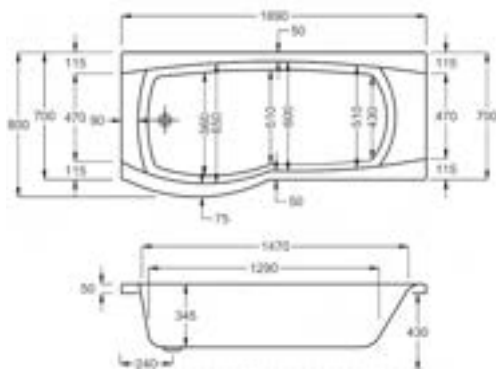

carron⁵

190 LITRES

1700 x 700-800mm LH H430mm D345mm		RRP
Bath tub	Q4-02025	£865
Front Panel	Q4-02250	£221
End Panel	Q4-02258	£122
Shower Screen	Q4-02343	£371

carronite™

190 LITRES

1700 x 700-800mm LH H430mm D345mm		RRP
Bath tub	Q4-02026	£1361
Front Panel	Q4-02251	£449
End Panel	Q4-02259	£162
Shower Screen	Q4-02343	£371

1700