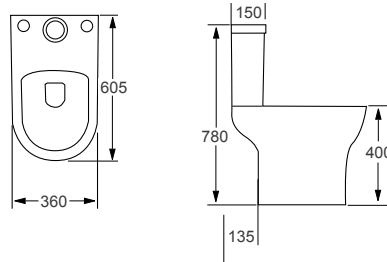

- Rimless design

RAK
CERAMICS
RIMLESS

RESORT		RRP
Q4-12255	Open Rimless WC Pan	£254
Q4-12252	Top Flush Cistern	£182
Q4-12287	Slim Soft Close Seat	£120
Q4-12269	Soft Close Seat	£120

Technical Information

- Soft-close seat
- Quick-release seat
- Rimless WC
- Water inlet right or left
- 6/3 litre cistern