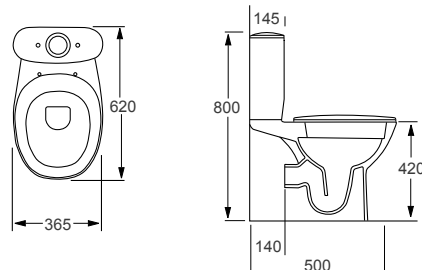

RIMLESS

MORNING	RRP
Q4-12275 Flush Fit WC Pan	£177
Q4-12274 Top Flush Cistern	£120
Q4-12278 Soft Close Seat	£109

Technical Information

- Soft-close seat
- Quick-release seat
- Rimless WC
- Water inlet right or left
- 6/3 litre cistern