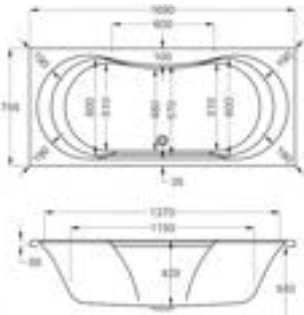

1800

carron⁵ ARC - DOUBLE ENDED

210 LITRES

1800 x 800mm H540mm D430mm		RRP
Bathtub	Q4-02019	£610
Front Panel	Q4-02322	£184
End Panel	Q4-02291	£122

carronite™

210 LITRES

1800 x 800mm H540mm D430mm		RRP
Bathtub	Q4-02020	£884
Front Panel	Q4-02323	£244
End Panel	Q4-02277	£162