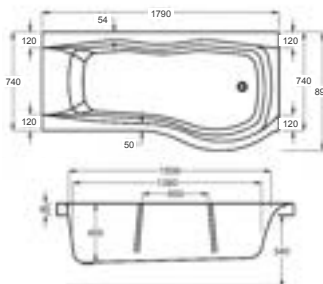

carron⁵ SIGMA SHOWER BATH

265 LITRES

1800 x 750-900mm RH H540mm D450mm		RRP
Bathtub	Q4-02472	£1355
Front Panel	Q4-02514	£250
End Panel	Q4-02385	£144
Shower Screen	Q4-02350	£371

carronite™

265 LITRES

1800 x 750-900mm RH H540mm D450mm		RRP
Bathtub	Q4-02474	£1945
Front Panel	Q4-02515	£449
End Panel	Q4-02383	£196
Shower Screen	Q4-02350	£371

1575