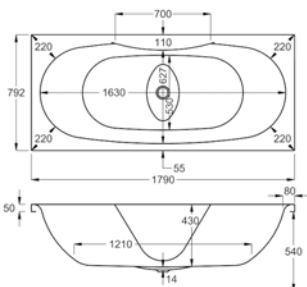

1800

carron⁵

233 LITRES

1800 x 800mm H540mm D430mm		RRP
Bathtub	Q4-02092	£814
Front Panel	Q4-02322	£184
End Panel	Q4-02291	£122

carronite™

233 LITRES

1800 x 800mm H540mm D430mm		RRP
Bathtub	Q4-02093	£1198
Front Panel	Q4-02323	£244
End Panel	Q4-02277	£162