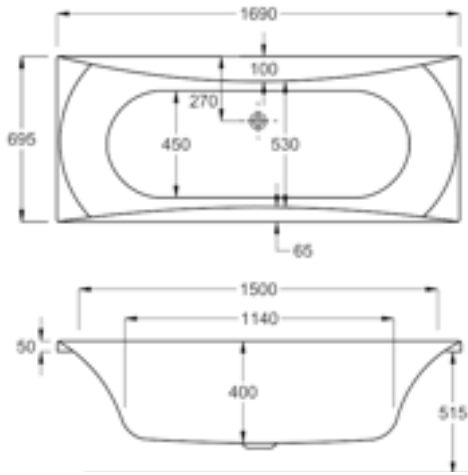

1700

carron5

160 LITRES

1700 x 700mm H515mm D400mm		RRP
Bathtub	Q4-02005	£503
Front Panel	Q4-02320	£154
End Panel	Q4-02285	£122

carronite™

160 LITRES

1700 x 700mm H515mm D400mm		RRP
Bathtub	Q4-02006	£763
Front Panel	Q4-02321	£223
End Panel	Q4-02271	£162

1700