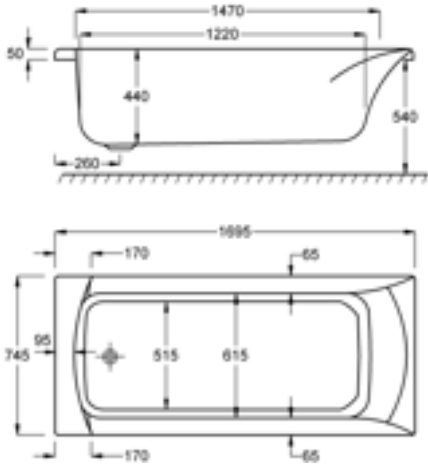

1700

carron5

195 LITRES

1700 x 750mm H540mm D440mm		RRP
Bathtub	Q4-02189	£668
Front Panel	Q4-02318	£173
End Panel	Q4-02289	£122

carronite™

195 LITRES

1700 x 750mm H540mm D440mm		RRP
Bathtub	Q4-02190	£978
Front Panel	Q4-02319	£234
End Panel	Q4-02275	£162

1700