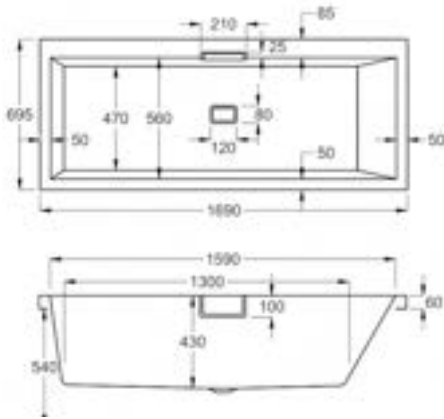

1700

carronite™

265 LITRES

1700 x 700mm LH H540mm D430mm		RRP
Bathtub	Q4-02406	£1121
Front Panel	Q4-02319	£234
End Panel	Q4-02272	£162
L Shape Panel	Q4-02569	£439

1700

carronite™

265 LITRES

1700 x 700mm RH H540mm D430mm		RRP
Bathtub	Q4-02407	£1121
Front Panel	Q4-02319	£234
End Panel	Q4-02272	£162
L Shape Panel	Q4-02569	£439

1700

carronite™

275 LITRES

1700 x 750mm LH H540mm D450mm		RRP
Bathtub	Q4-02408	£1324
Front Panel	Q4-02319	£234
End Panel	Q4-02275	£162
L Shape Panel	Q4-02300	£439

1700

carronite™

275 LITRES

1700 x 750mm RH H540mm D450mm		RRP
Bathtub	Q4-02409	£1324
Front Panel	Q4-02319	£234
End Panel	Q4-02275	£162
L Shape Panel	Q4-02300	£439