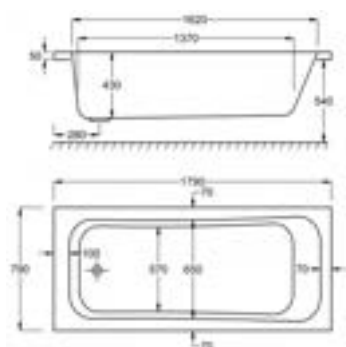

1800

carron⁵

245 LITRES

1800 x 800mm H540mm D430mm		RRP
Bathtub	Q4-02465	£798
Front Panel	Q4-02322	£184
End Panel	Q4-02291	£122

carronite™

245 LITRES

1800 x 800mm H540mm D430mm		RRP
Bathtub	Q4-02466	£1104
Front Panel	Q4-02323	£244
End Panel	Q4-02277	£162