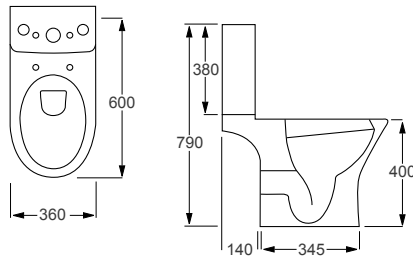

RAK
CERAMICS
RIMLESS

RESORT		RRP
Q4-12255	Open Rimless WC Pan	£254
Q4-12252	Top Flush Cistern	£182
Q4-12287	Slim Soft Close Seat	£120
Q4-12269	Soft Close Seat	£120

Technical Information

- Soft-close seat
- Quick-release seat
- Rimless WC
- Water inlet right or left
- 6/3 litre cistern