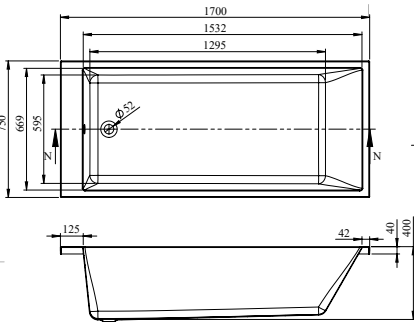

230 LITRES

1700 x 700mm H500mm D400mm	RRP
Bath tub	Q4-07078
	£449

1700