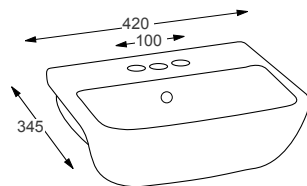

RAK
CERAMICS

SERIES 600		RRP
Q4-12116	420 Semi-Recessed Basin 1TH	£193
Q4-12117	420 Semi-Recessed Basin 2TH	£193
Q4-23201	Professional Basin Waste	£36

Technical Information

- 420 x 345 x 165
- Minimum furniture depth: 255mm
- Professional basin waste, suitable for basins with and without an overflow – also able to adapt it to be freeflow