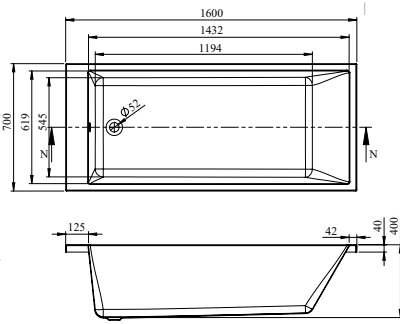

1600

210 LITRES

1600 x 700mm H500mm D400mm	RRP
Bath tub	Q4-07077
	£429

1700

230 LITRES

1700 x 700mm H500mm D400mm	RRP
Bath tub	Q4-07078
	£449

1700

240 LITRES

1700 x 750mm H500mm D400mm	RRP
Bath tub	Q4-07079
	£499

1800

270 LITRES

1800 x 700mm H500mm D400mm	RRP
Bath tub	Q4-07080
	£565

We recommend:

The Artist wall mounted bath spout and valve, see from page 359.

Key features:

- Leading European manufacturer
- Superb heat retention
- Industry-leading design