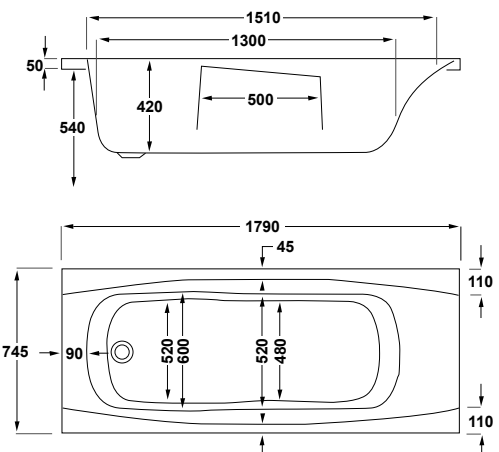

carron5

210 LITRES

1800 x 750mm H540mm D420mm		RRP
Bathtub	Q4-02116	£838
Front Panel	Q4-02322	£184
End Panel	Q4-02289	£122

carronite™

210 LITRES

1800 x 750mm H540mm D420mm		RRP
Bathtub	Q4-02117	£1206
Front Panel	Q4-02323	£244
End Panel	Q4-02275	£162