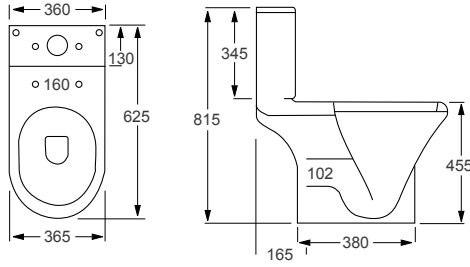

RAK
CERAMICS

COMPACT OPEN BACK		RRP
Q4-12206	Tall Open Back WC Pan	£333
Q4-12203	Top Flush 3/6ltr Cistern	£151
Q4-12153	Soft Close Seat	£120

Technical Information

- Soft-close seat
- Quick-release seat
- Water inlet right or left
- Tall WC
- Short projection