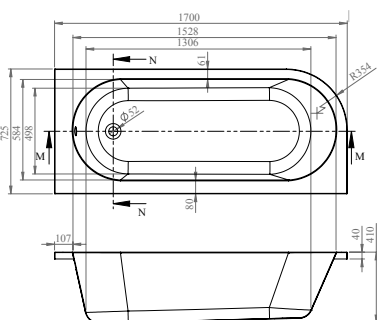

195 LITRES

1700 x 725mm LH H500mm D410mm		RRP
Bathub	Q4-07087	£449
Front Panel	Q4-07089	£235

1700