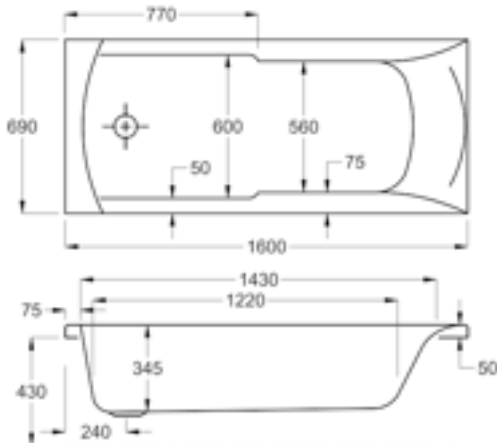

carron5

138 LITRES

1600 x 700mm H430mm D345mm		RRP
Bathtub	Q4-02033	£415
Front Panel	Q4-02254	£154
End Panel	Q4-02258	£122
CARRONITE L Shape Panel	Q4-02500	£439

carronite™

138 LITRES

1600 x 700mm H430mm D345mm		RRP
Bathtub	Q4-02034	£722
Front Panel	Q4-02255	£223
End Panel	Q4-02259	£162
CARRONITE L Shape Panel	Q4-02500	£439

1650