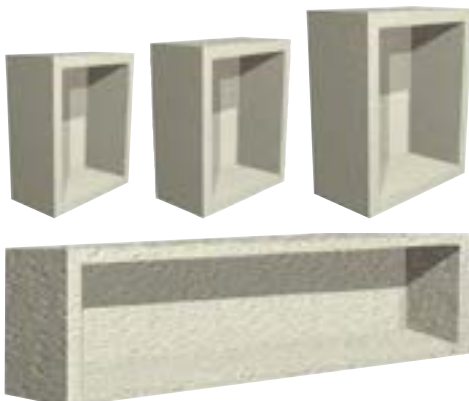

Linea™ WETROOM NICHES

WATERPROOF RECESSED STORAGE

CODE	SIZE	RRP
Q4-23136	350 x 350 x 100	£181
Q4-23137	350 x 350 x 180	£190
Q4-23138	420 x 350 x 100	£199
Q4-23139	420 x 350 x 180	£202
Q4-23140	500 x 800 x 100	£231
Q4-23141	500 x 800 x 180	£250
Q4-23142	600 x 350 x 180	£250
Q4-23143	350 x 1600 x 180	£357

Key features:

- Designed for pre-wall installation
- Ready-to-tile niche
- Fully waterproof
- Can be cut with a hand saw
- Easy to install
- Units can be stacked