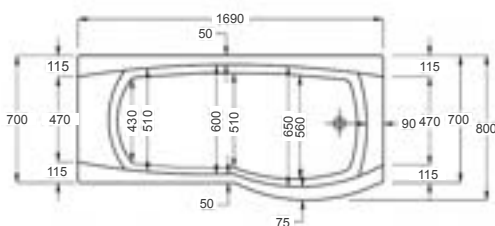

carron⁵

190 LITRES

1700 x 700-800mm RH H430mm D345mm		RRP
Bath tub	Q4-02027	£865
Front Panel	Q4-02250	£221
End Panel	Q4-02258	£122
Shower Screen	Q4-02343	£371

carronite™

190 LITRES

1700 x 700-800mm RH H430mm D345mm		RRP
Bath tub	Q4-02028	£1361
Front Panel	Q4-02251	£449
End Panel	Q4-02259	£162
Shower Screen	Q4-02343	£371