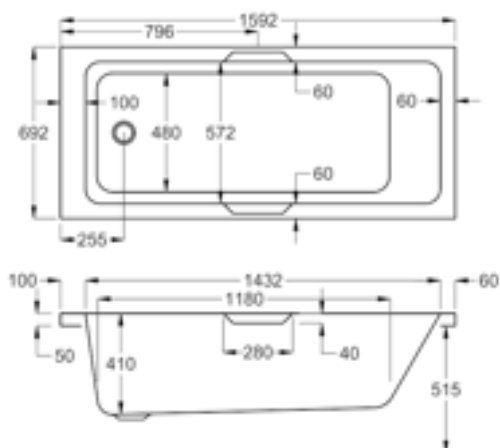

1600

carron5

213 LITRES

1600 x 700mm H515mm D410mm		RRP
Bathtub	Q4-02167	£484
Front Panel	Q4-02316	£154
End Panel	Q4-02285	£122

carronite™

213 LITRES

1600 x 700mm H515mm D410mm		RRP
Bathtub	Q4-02168	£775
Front Panel	Q4-02317	£223
End Panel	Q4-02271	£162

1650