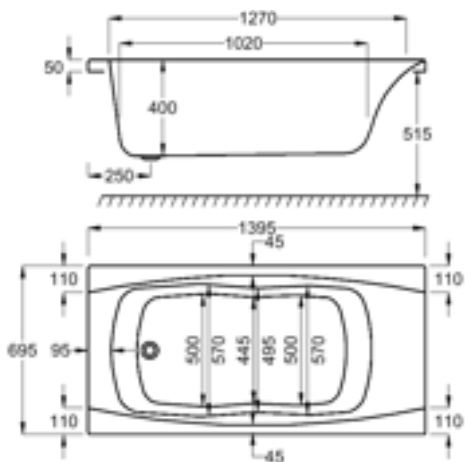

Our Imperial bath comes in a range of sizes and finishes, including the option to add a Whirlpool system to a number of models.

1400

carron⁵

135 LITRES

1400 x 700mm H515mm D400mm		RRP
Bathtub	Q4-02455	£408
Front Panel	Q4-02280	£154
End Panel	Q4-02285	£122