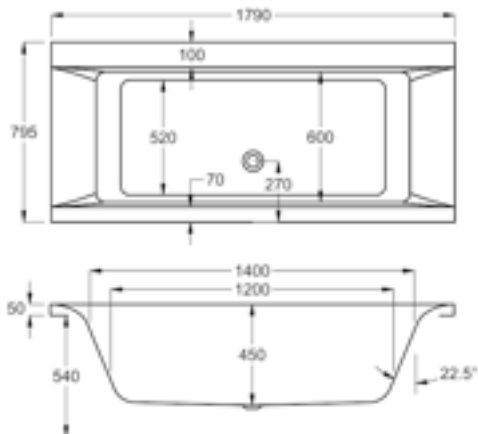

carron5

230 LITRES

1800 x 800mm H540mm D450mm		RRP
Bathtub	Q4-02096	£932
Front Panel	Q4-02322	£184
End Panel	Q4-02291	£122

carronite™

230 LITRES

1800 x 800mm H540mm D450mm		RRP
Bathtub	Q4-02097	£1493
Front Panel	Q4-02323	£244
End Panel	Q4-02277	£162

1800