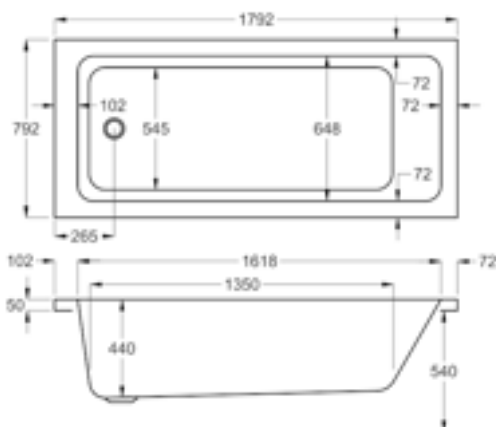

carron5

285 LITRES

1800 x 800mm H540mm D440mm		RRP
Bathtub	Q4-02155	£626
Front Panel	Q4-02322	£184
End Panel	Q4-02291	£122

carronite™

285 LITRES

1800 x 800mm H540mm D440mm		RRP
Bathtub	Q4-02156	£924
Front Panel	Q4-02323	£244
End Panel	Q4-02277	£162