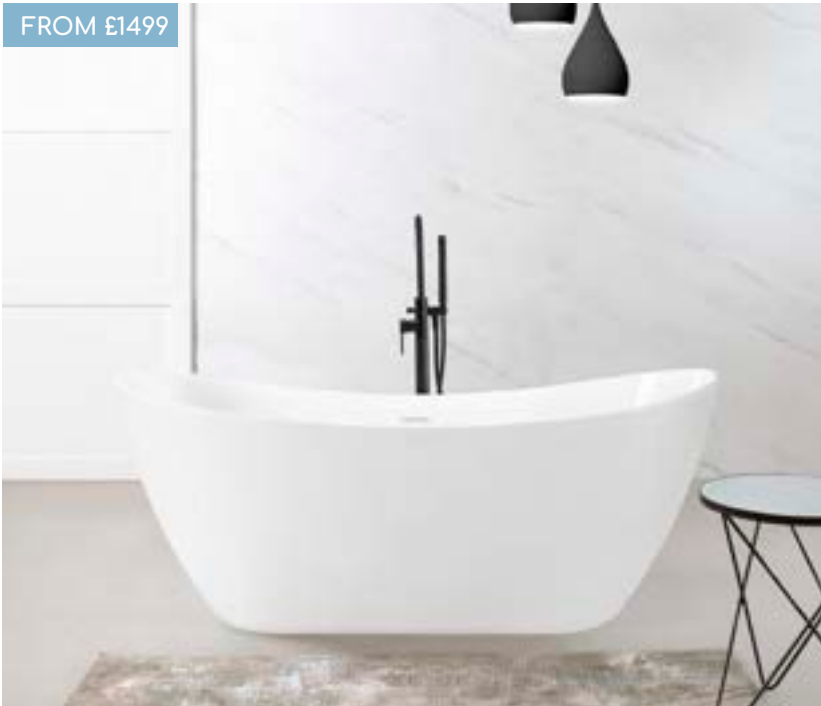

DUPLO WHITE

FROM £1499