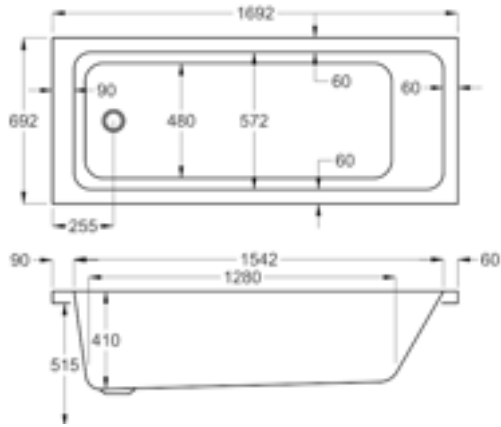

1700

carron⁵

228 LITRES

1700 x 700mm H515mm D410mm		RRP
Bathtub	Q4-02151	£415
Front Panel	Q4-02320	£154
End Panel	Q4-02285	£122

carronite™

228 LITRES

1700 x 700mm H515mm D410mm		RRP
Bathtub	Q4-02152	£725
Front Panel	Q4-02321	£223
End Panel	Q4-02271	£162

1700