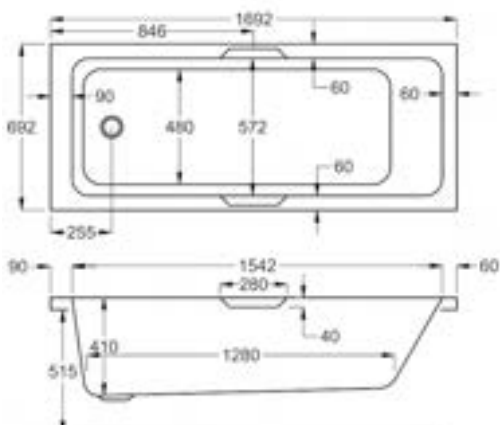

carron5

228 LITRES

1700 x 700mm H515mm D410mm		RRP
Bathtub	Q4-02169	£484
Front Panel	Q4-02320	£154
End Panel	Q4-02285	£122

carronite™

228 LITRES

1700 x 700mm H515mm D410mm		RRP
Bathtub	Q4-02170	£775
Front Panel	Q4-02321	£223
End Panel	Q4-02271	£162

1700