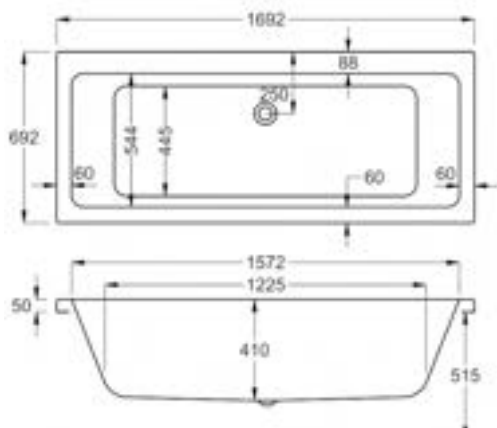

carron⁵

165 LITRES

1700 x 700mm H515mm D410mm		RRP
Bathtub	Q4-02159	£415
Front Panel	Q4-02320	£154
End Panel	Q4-02285	£122

carronite™

165 LITRES

1700 x 700mm H515mm D410mm		RRP
Bathtub	Q4-02160	£725
Front Panel	Q4-02321	£223
End Panel	Q4-02271	£162