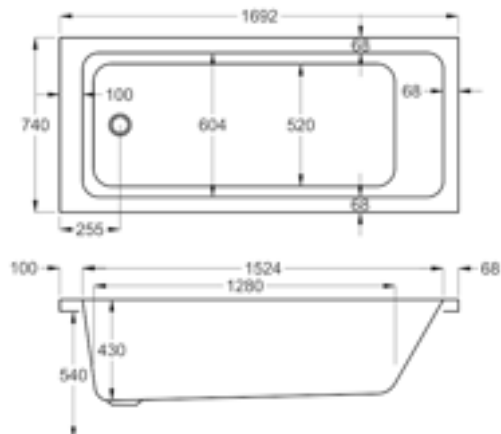

carron⁵

240 LITRES

1700 x 750mm H540mm D430mm		RRP
Bathtub	Q4-02147	£517
Front Panel	Q4-02318	£173
End Panel	Q4-02289	£122

carronite™

240 LITRES

1700 x 750mm H540mm D430mm		RRP
Bathtub	Q4-02148	£823
Front Panel	Q4-02319	£234
End Panel	Q4-02275	£162

1700