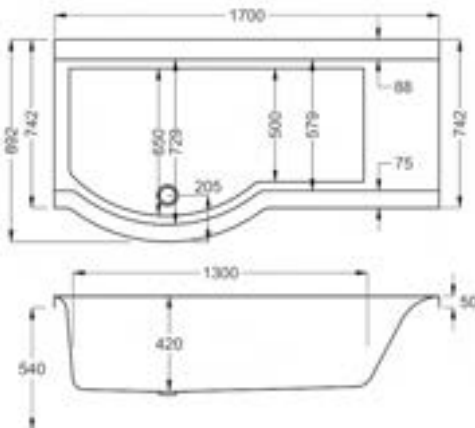

carron⁵

260 LITRES

1700 x 750-900mm LH H540mm D420mm		RRP
Bathtub	Q4-02369	£924
Front Panel	Q4-02375	£304
End Panel	Q4-02385	£144
Shower Screen	Q4-02380	£377

carronite™

260 LITRES

1700 x 750-900mm LH H540mm D420mm		RRP
Bathtub	Q4-02370	£1457
Front Panel	Q4-02376	£484
L Shape Panel	Q4-02506	£671
End Panel	Q4-02383	£196
Shower Screen	Q4-02380	£377

1700