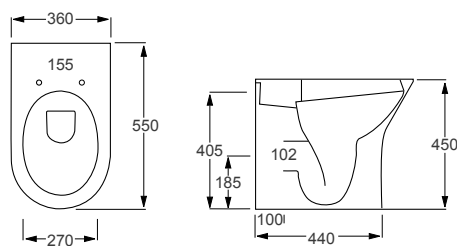

RAK
CERAMICS

RIMLESS

RESORT EXTRA HIGH		RRP
Q4-12272	Back To Wall Rimless Pan	£429
Q4-12287	Slim Soft Close Seat	£120
Q4-12269	Soft Close Seat	£120
Q4-19133	6/3ltr Concealed Cistern	£99

Technical Information

- Soft-close seat
- Quick-release seat
- Rimless WC
- Tall WC