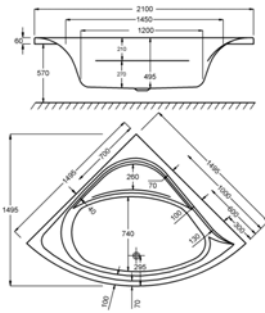

carronite™

190 LITRES

1200 x 1200mm H540mm D400mm		RRP
Bathtub	Q4-02243	£1252
Corner Panel	Q4-02261	£460

1500