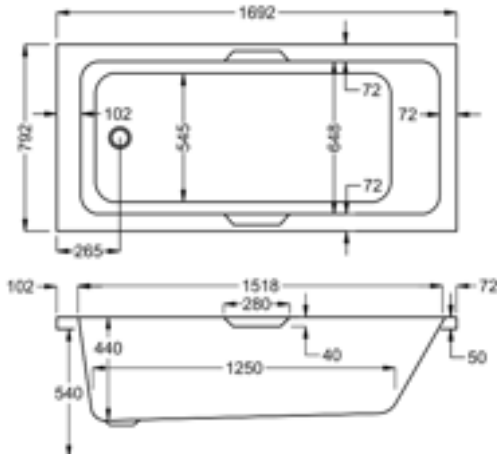

1700

carron⁵

267 LITRES

1700 x 800mm H540mm D440mm		RRP
Bathtub	Q4-02394	£636
Front Panel	Q4-02318	£173
End Panel	Q4-02291	£122

carronite™

267 LITRES

1700 x 800mm H540mm D440mm		RRP
Bathtub	Q4-02395	£912
Front Panel	Q4-02319	£234
End Panel	Q4-02277	£162

1750