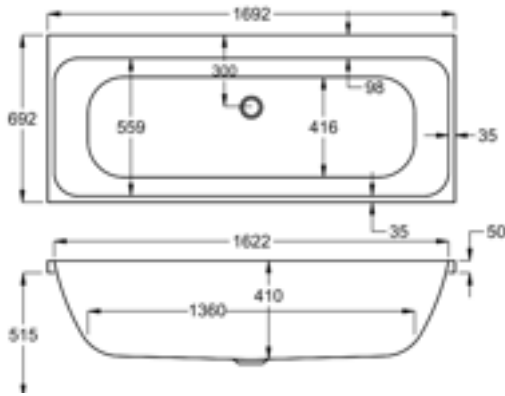

1700

carron5

205 LITRES

1700 x 700mm H515mm D410mm		RRP
Bathtub	Q4-02191	£481
Front Panel	Q4-02320	£154
End Panel	Q4-02285	£122
CARRONITE L Shape Panel	Q4-02299	£439

carronite™

205 LITRES

1700 x 700mm H515mm D410mm		RRP
Bathtub	Q4-02192	£821
Front Panel	Q4-02321	£223
End Panel	Q4-02271	£162
CARRONITE L Shape Panel	Q4-02299	£439