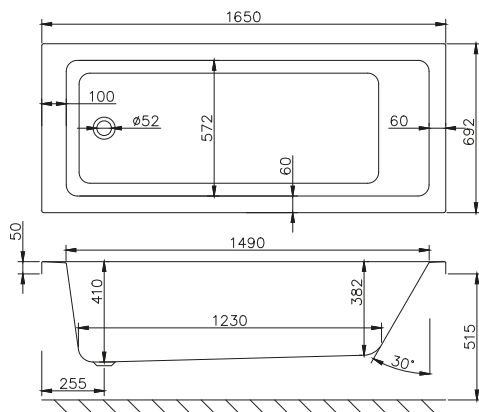

carron5

247 LITRES

1650 x 700mm H540mm D430mm		RRP
Bathtub	Q4-02145	£415
Front Panel	Q4-02281	£173
End Panel	Q4-02291	£122

carronite™

247 LITRES

1650 x 700mm H540mm D430mm		RRP
Bathtub	Q4-02146	£725
Front Panel	Q4-02267	£234
End Panel	Q4-02277	£162