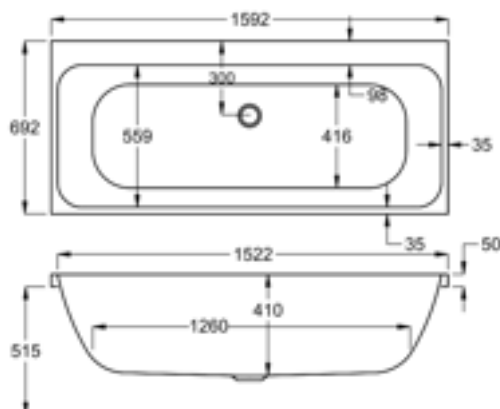

Central waste gives you the option of bathing at either end and centre tap options make for easier operation.

1600

carron⁵

188 LITRES

1600 x 700mm H515mm D410mm		RRP
Bathtub	Q4-02199	£481
Front Panel	Q4-02316	£154
End Panel	Q4-02285	£122
CARRONITE L Shape Panel	Q4-02503	£439