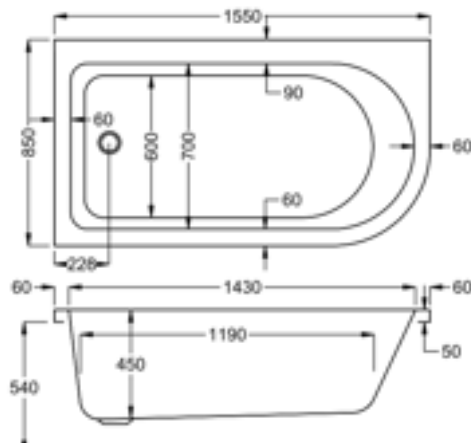

carron⁵

262 LITRES

1550 x 850mm RH H540mm D450mm		RRP
Bathtub	Q4-02400	£888
Curved Panel	Q4-02404	£325
Shower Screen	Q4-04001	£188

carronite™

262 LITRES

1550 x 850mm RH H540mm D450mm		RRP
Bathtub	Q4-02401	£1397
Curved Panel	Q4-02405	£463
Shower Screen	Q4-04001	£188