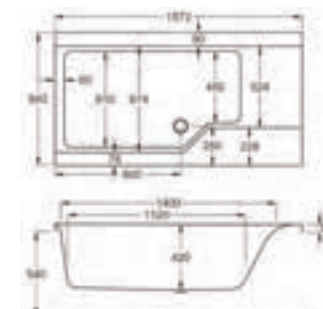

carronite™ URBAN SWING SHOWER BATH

225 LITRES

1575 x 850mm LH H540mm D420mm		RRP
Bathtub	Q4-02432	£1423
Front Panel	Q4-02440	£223
L Shape Panel	Q4-02441	£444
Quantum Square Showerbath Screen	Q4-02347	£399

carronite™

225 LITRES

1575 x 850mm RH H540mm D420mm		RRP
Bathtub	Q4-02434	£1423
Front Panel	Q4-02440	£223
L Shape Panel	Q4-02441	£444
Quantum Square Showerbath Screen	Q4-02347	£399

We recommend:

The Maison Banos Artist Overflow Bath Filler & Waste, see page 373.

Key features:

- Leading European manufacturer
- Superb heat retention
- Industry leading design