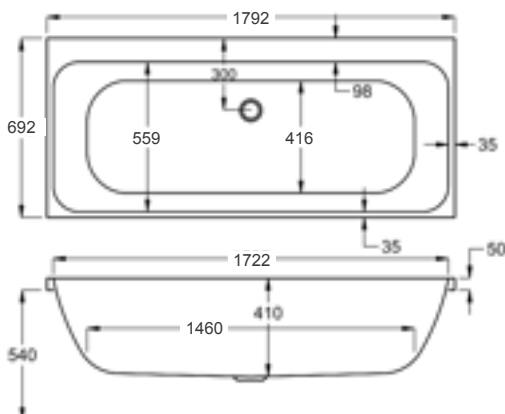

carron5

231 LITRES

1800 x 700mm H540mm D410mm		RRP
Bathtub	Q4-02573	£629
Front Panel	Q4-02322	£184
End Panel	Q4-02286	£122
CARRONITE L Shape Panel	Q4-02311	£439

carronite™

231 LITRES

1800 x 700mm H540mm D410mm		RRP
Bathtub	Q4-02574	£1010
Front Panel	Q4-02323	£244
End Panel	Q4-02272	£162
CARRONITE L Shape Panel	Q4-02311	£439