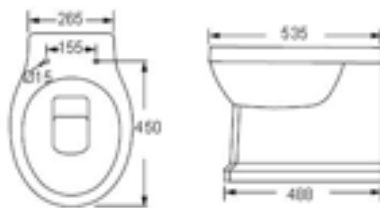

Technical Information

- Soft-close seat
- Quick-release seat
- Water inlet right or left

BACK TO WALL TOILETS

FROM £247

Maison Banos, Outline with Slim Soft Close Seat

NEW

WINDSOR		RRP
Q4-06436	Back To Wall Pan	£195
Q4-06435	Cistern	£140
Q4-06437	Wooden Soft Close Seat	£99