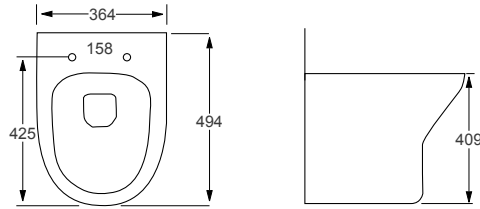

Technical Information

- Rimless design

RIMLESS

OUTLINE		RRP
Q4-06400	Back To Wall Pan	£175
Q4-06419	Slim Soft Close Seat	£78
Q4-06401	Soft Close Seat	£72

Technical Information

- Soft-close seat
- Quick-release seat