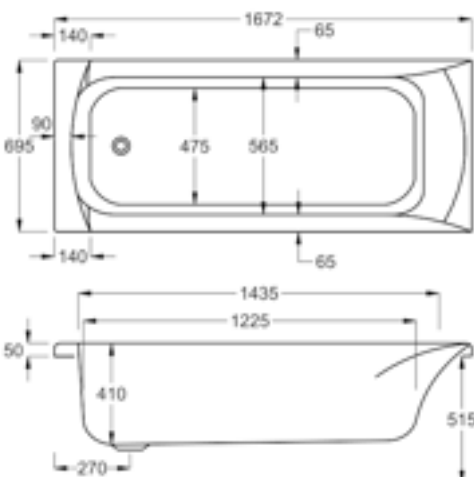

carron⁵

170 LITRES

1675 x 700mm H515mm D410mm		RRP
Bathtub	Q4-02063	£502
Front Panel	Q4-02283	£154
End Panel	Q4-02285	£122

carronite™

170 LITRES

1675 x 700mm H515mm D410mm		RRP
Bathtub	Q4-02064	£827
Front Panel	Q4-02269	£223
End Panel	Q4-02271	£162

1700