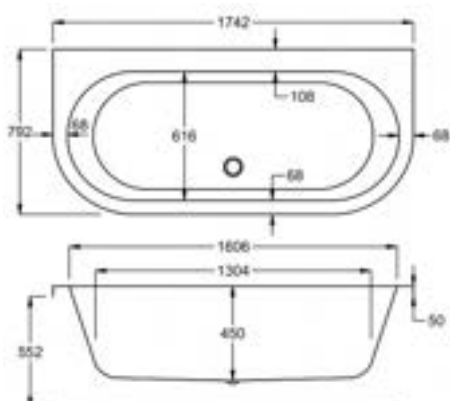

carron⁵

253 LITRES

1750 x 800mm H540mm D450mm		RRP
Bath tub	Q4-02416	£761
One Piece Panel White	Q4-02436	£671
One Piece Panel Granite	Q4-02453	£804

carronite™

253 LITRES

1750 x 800mm H540mm D450mm		RRP
Bath tub	Q4-02417	£1291
One Piece Panel White	Q4-02436	£671
One Piece Panel Granite	Q4-02453	£804

carron⁵ carronite™

All **carron⁵** baths are covered by a 20-year warranty

All **carronite™** baths are covered by a 30-year warranty

For further details **see page 248.**