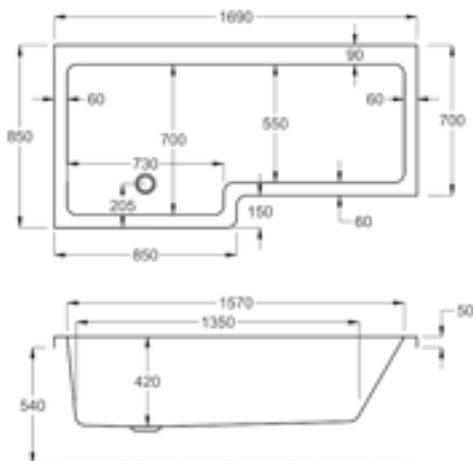

carron5

265 LITRES

1700 x 700-850mm LH H540mm D420mm		RRP
Bathtub	Q4-02205	£642
Front Panel	Q4-02326	£230
End Panel	Q4-02312	£144
Quantum Square Showerbath Screen	Q4-02347	£399

carronite™

265 LITRES

1700 x 700-850mm LH H540mm D420mm		RRP
Bathtub	Q4-02206	£923
Front Panel	Q4-02327	£499
End Panel	Q4-02313	£197
Quantum Square Showerbath Screen	Q4-02347	£399

1700