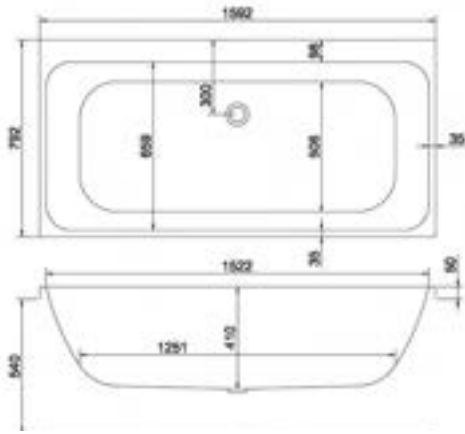

1600

carron5

215 LITRES

1600 x 800mm H540mm D410mm		RRP
Bathtub	Q4-02589	£601
Front Panel	Q4-02281	£173
End Panel	Q4-02291	£122
CARRONITE L Shape Panel	Q4-02567	£439

carronite™

215 LITRES

1600 x 800mm H540mm D410mm		RRP
Bathtub	Q4-02590	£959
Front Panel	Q4-02267	£234
End Panel	Q4-02277	£162
CARRONITE L Shape Panel	Q4-02567	£439

1650