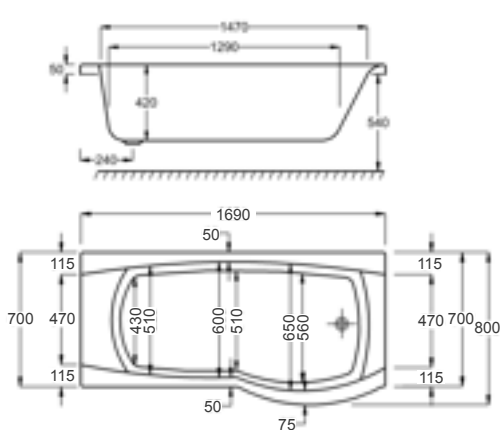

carron5

230 LITRES

1700 x 700-800mm RH H540mm D420mm		RRP
Bathtub	Q4-02077	£839
Front Panel	Q4-02297	£221
End Panel	Q4-02312	£144
Shower Screen	Q4-02343	£371

carronite™

230 LITRES

1700 x 700-800mm RH H540mm D420mm		RRP
Bathtub	Q4-02078	£1322
Front Panel	Q4-02298	£461
End Panel	Q4-02313	£197
Shower Screen	Q4-02343	£371