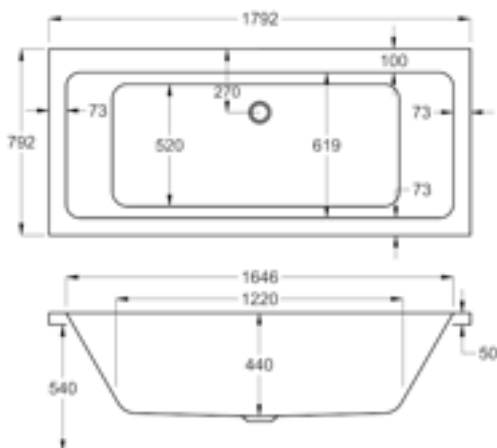

carron⁵

230 LITRES

1800 x 800mm H540mm D440mm		RRP
Bathtub	Q4-02161	£626
Front Panel	Q4-02322	£184
End Panel	Q4-02291	£122

carronite™

230 LITRES

1800 x 800mm H540mm D440mm		RRP
Bathtub	Q4-02162	£924
Front Panel	Q4-02323	£244
End Panel	Q4-02277	£162

1900