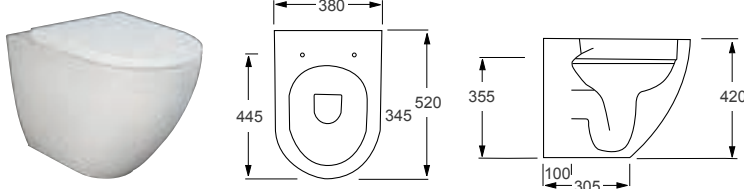

RAK
CERAMICS
RIMLESS

DES		RRP
Q4-12340	Back To Wall Pan	£341
Q4-12342	Soft Close Seat	£127
Q4-19133	6/3ltr Concealed Cistern	£99

Technical Information

- Soft-close seat
- Quick-release seat
- Short projection