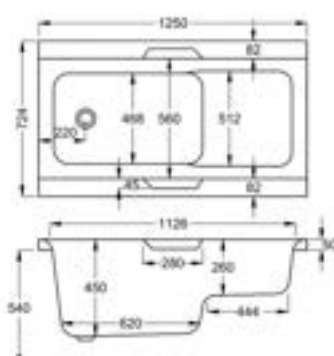

1250

carron⁵ URBAN SIT BATH

155 LITRES

1250 x 725mm H540mm D260/450mm		RRP
Bathtub	Q4-02445	£475
Front Panel	Q4-02495	£173
End Panel	Q4-02287	£122

carronite™

155 LITRES

1250 x 725mm H540mm D260/450mm		RRP
Bathtub	Q4-02446	£742
Front Panel	Q4-02496	£234
End Panel	Q4-02307	£162