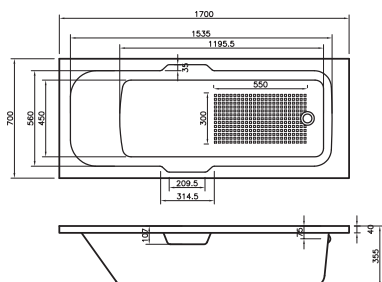

150 LITRES

1650 x 700mm H500mm D355mm		RRP
Bathtub	Q4-07090	£365
Grips	● Q4-07092	£34
Grips	● Q4-07093	£45
Grips	● Q4-07094	£45

1700