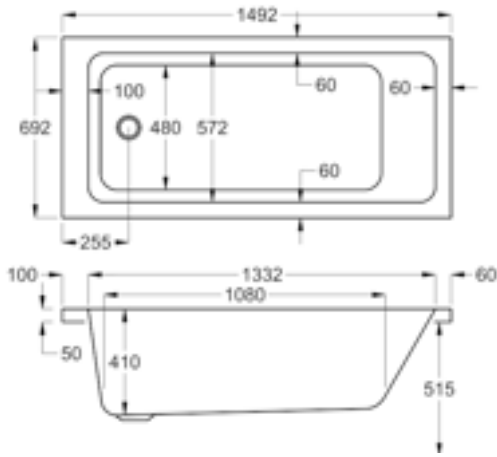

1500

carron5

198 LITRES

1500 x 700mm H515mm D410mm		RRP
Bathtub	Q4-02141	£415
Front Panel	Q4-02315	£154
End Panel	Q4-02285	£122

carronite™

198 LITRES

1500 x 700mm H515mm D410mm		RRP
Bathtub	Q4-02142	£725
Front Panel	Q4-02314	£223
End Panel	Q4-02271	£162

1600