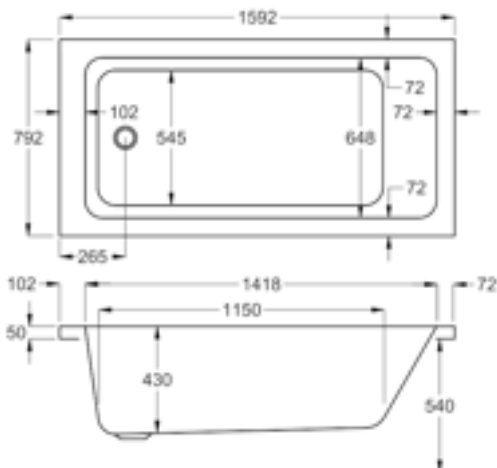

carron5

247 LITRES

1600 x 800mm H540mm D430mm		RRP
Bathtub	Q4-02145	£576
Front Panel	Q4-02281	£173
End Panel	Q4-02291	£122

carronite™

247 LITRES

1600 x 800mm H540mm D430mm		RRP
Bathtub	Q4-02146	£856
Front Panel	Q4-02267	£234
End Panel	Q4-02277	£162

1650