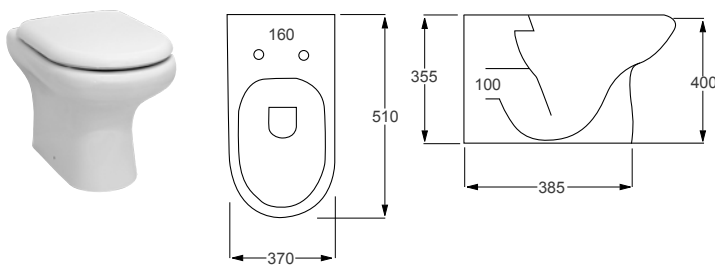

RAK
CERAMICS

COMPACT		RRP
Q4-12058	Back To Wall Pan	£254
Q4-12153	Soft Close Seat	£120
Q4-19133	6/3ltr Concealed Cistern	£99

Technical Information

- Soft-close seat
- Quick-release seat
- Short projection