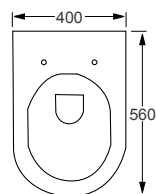

RAK
CERAMICS
RIMLESS

FEELING GREY/BLACK		RRP
Q4-12352	Wall Hung Pan	● £554
Q4-12353	Soft Close Seat	● £160
Q4-12351	Wall Hung Pan	● £554
Q4-12354	Soft Close Seat	● £160

Technical Information

- Soft-close seat
- Quick-release seat
- Rimless WC
- Requires frame system