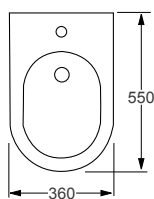

RAK
CERAMICS

KALA

Q4-12158 Back To Wall Bidet

RRP

£242

Technical Information

- One tap hole
- Integrated overflow
- Floor mounted