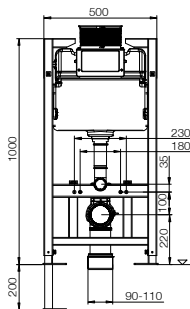

Technical Information

- 500 x 1000 x 167-215
- Top or front access
- Requires flush plate
- 1m high for in-wall applications
- 5mm width, 167-215mm underwindow adjustable depth
- WRAS approved and tested to the highest industry standards

1170 FRAME & CISTERN	RRP
Q4-16262 1170 Wall Hung WC Frame	£444