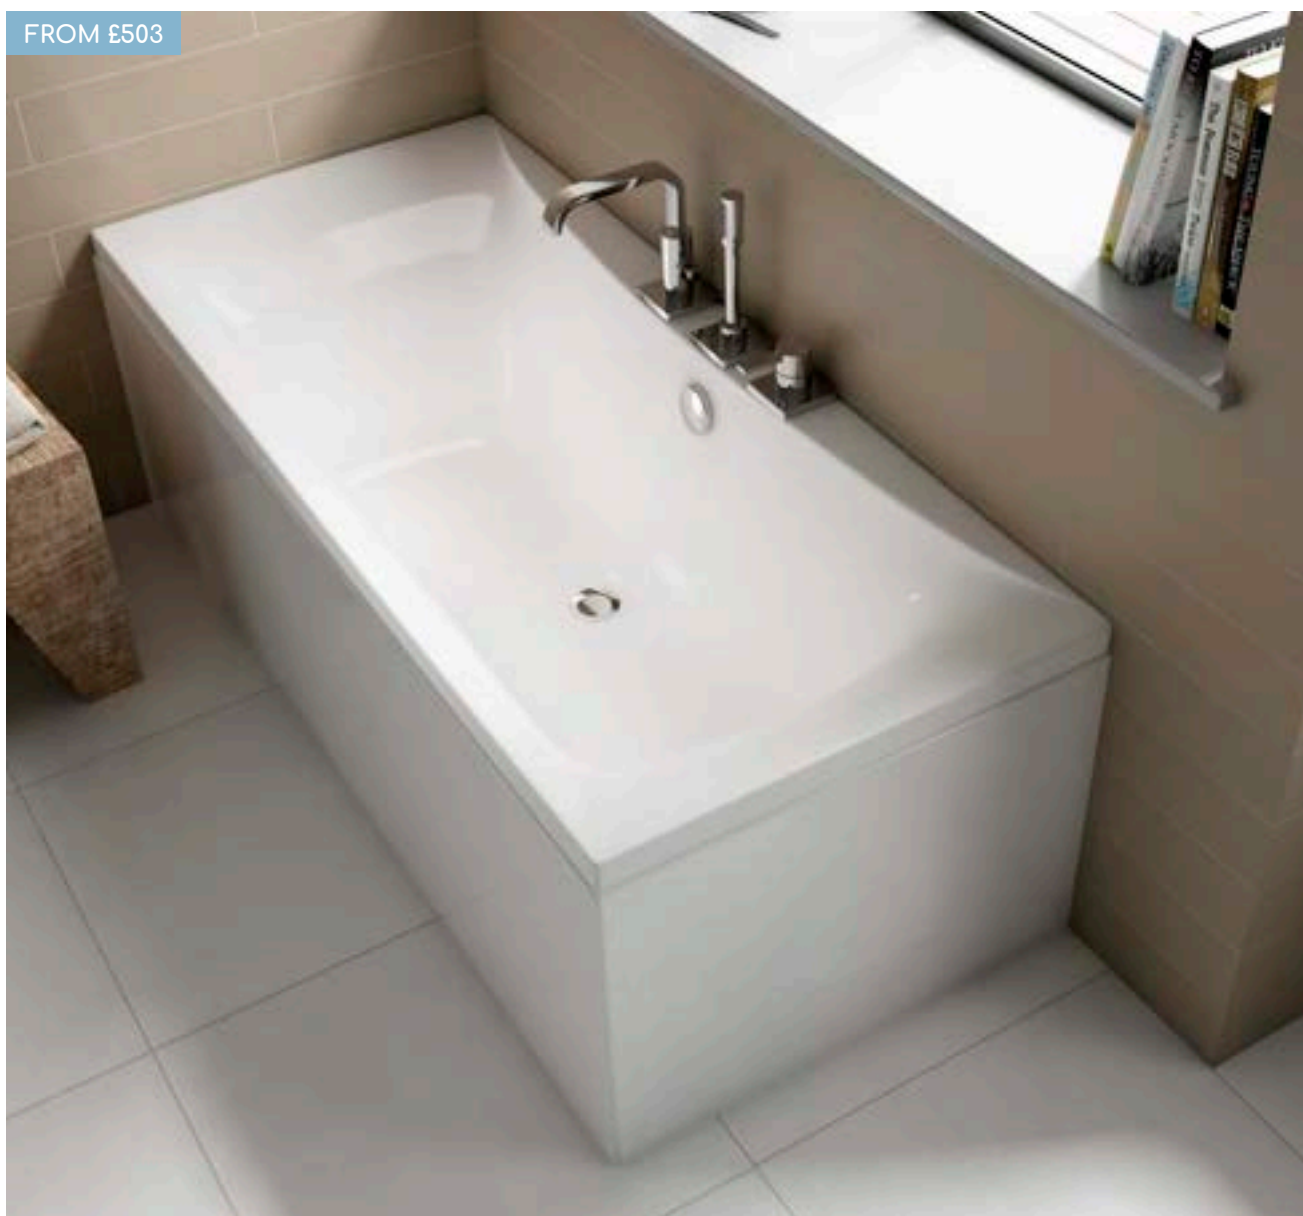

carronite™

350 LITRES

1900 x 900mm H570mm D460mm		RRP
Bathtub	Q4-02202	£1912
Front Panel	Q4-02270	£244
End Panel	Q4-02279	£178

carron ALPHA - DOUBLE ENDED

FROM £503

A modern bathing experience with double ended luxury, Alpha offers generosity in sizing with angles and sleek design.