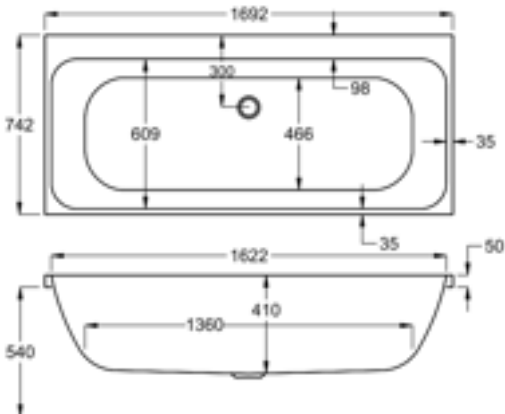

carron5

230 LITRES

1700 x 750mm H540mm D410mm		RRP
Bathtub	Q4-02195	£601
Front Panel	Q4-02318	£173
End Panel	Q4-02289	£122
CARRONITE L Shape Panel	Q4-02300	£439

carronite™

230 LITRES

1700 x 750mm H540mm D410mm		RRP
Bathtub	Q4-02196	£959
Front Panel	Q4-02319	£234
End Panel	Q4-02275	£162
CARRONITE L Shape Panel	Q4-02300	£439

1750