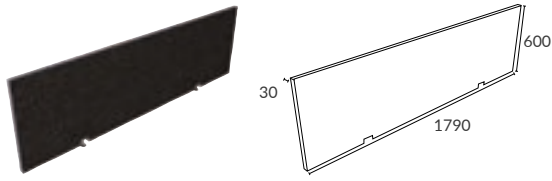

Linea™ TILEABLE BATH PANELS

FRONT PANEL		RRP
Front Panel 1790mm	Q4-23119	£134