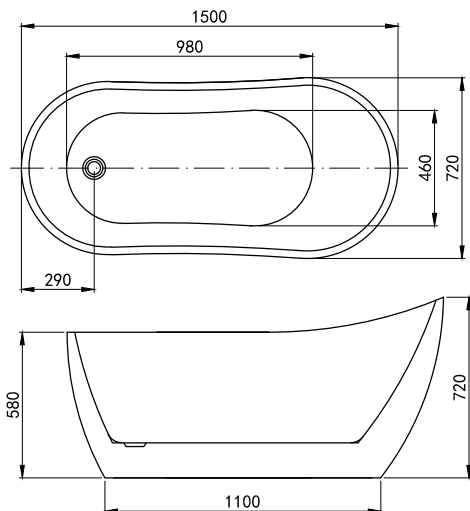

220 LITRES

H680mm W1500mm D700mm		RRP
Bathtub	Q4-06503	£1420
Gloss White Waste Kit	Q4-06518	£70
Matt Black Waste Kit	Q4-06517	£70
Brushed Brass Waste Kit	Q4-06524	£70

Comes with chrome waste

Key features:

- 10-year warranty
- Heat-retaining quality acrylic
- Premium strength
- Industry-leading design