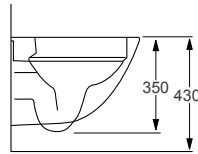

RAK
CERAMICS
RIMLESS

SENSATION	RRP
Q4-12301 Mini Wall Hung Rimless Pan	£396
Q4-12305 Soft Close Seat	£127

Technical Information

- Soft-close seat
- Quick-release seat
- Rimless WC
- Hidden fixings
- Requires frame system