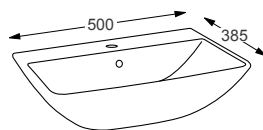

SUMMIT		RRP
Q4-12123	500 x 385 Basin	£164
Q4-12122	400 x 310 Basin	£153
Q4-12121	Semi Pedestal (500 Only)	£76
Q4-23201	Professional Basin Waste	£36

Technical Information

- 500 x 385 or 400 x 310
- One tap hole
- Professional basin waste, suitable for basins with and without an overflow – also able to adapt it to be freeflow