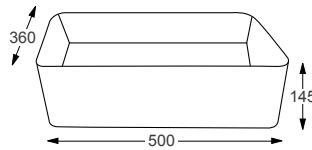

MOON SQUARE		RRP
Q4-12271	500 Sit On Basin	£263
Q4-23201	Professional Basin Waste	£36

Technical Information

- 500 x 360 x 145
- Sit on basin only
- Professional basin waste, suitable for basins with and without an overflow – also able to adapt it to be freeflow

RAK CERAMICS