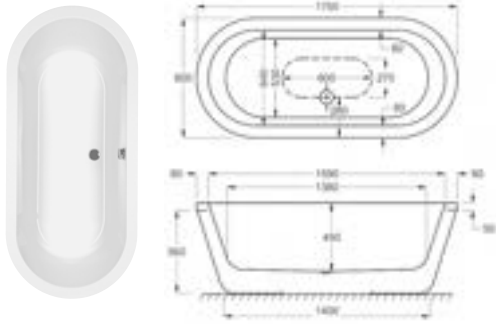

carron HALCYON OVAL & SQUARE FREESTANDING

1750

carronite™ HALCYON OVAL FREESTANDING 270 LITRES

1750 x 800mm H560mm D450mm		RRP
Bathtub	Q4-02102	£2131
Bathtub	Q4-02104	£2131
Bathtub	Q4-02103	£2131

Comes with waste

1750