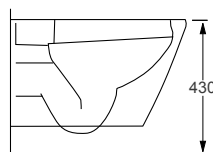

RAK
CERAMICS
RIMLESS

FEELING GREY/BLACK		RRP
Q4-12352	Wall Hung Pan	● £554
Q4-12353	Soft Close Seat	● £160
Q4-12351	Wall Hung Pan	● £554
Q4-12354	Soft Close Seat	● £160

Technical Information

- Soft-close seat
- Quick-release seat
- Rimless WC
- Requires frame system