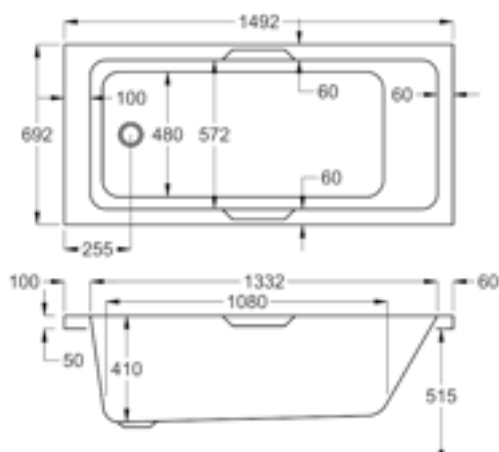

carron⁵

198 LITRES

1500 x 700mm H515mm D410mm		RRP
Bathtub	Q4-02165	£484
Front Panel	Q4-02315	£154
End Panel	Q4-02285	£122

carronite™

198 LITRES

1500 x 700mm H515mm D410mm		RRP
Bathtub	Q4-02166	£775
Front Panel	Q4-02314	£223
End Panel	Q4-02271	£162