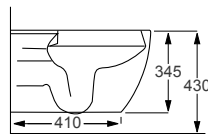

- Soft-close seat
- Rimless WC
- Requires frame system

We recommend:

The Maison Banos Artist tap range, see from page 358.

WALL HUNG TOILETS

RAK
CERAMICS

METROPOLITAN	RRP
Q4-12090 Wall Hung Pan	£348
Q4-12130 Soft Close Seat	£120