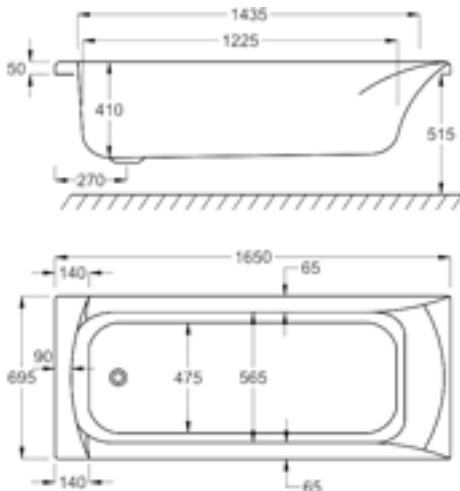

carron⁵

167 LITRES

1650 x 700mm H515mm D410mm		RRP
Bathtub	Q4-02059	£502
Front Panel	Q4-02282	£154
End Panel	Q4-02285	£122

carronite™

167 LITRES

1650 x 700mm H515mm D410mm		RRP
Bathtub	Q4-02060	£827
Front Panel	Q4-02268	£223
End Panel	Q4-02271	£162

1675