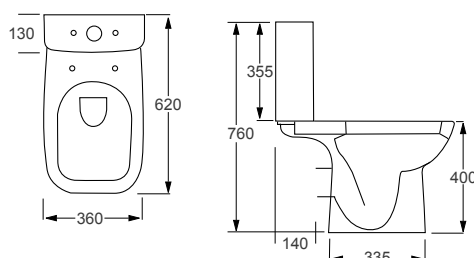

METROPOLITAN		RRP
Q4-12210	Std. WC Pan	£337
Q4-12211	Top Flush 3/6ltr Cistern	£202
Q4-12130	Soft Close Seat	£120

Technical Information

- Soft-close seat
- Quick-release seat
- Short projection
- Water inlet right or left
- 6/3 litre cistern