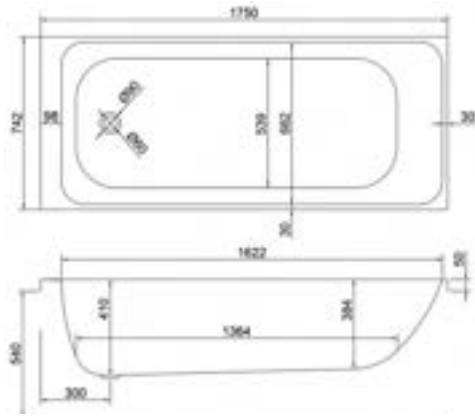

1750

carron5

264 LITRES

1750 x 750mm H540mm D410mm		RRP
Bathtub	Q4-02591	£617
Front Panel	Q4-02601	£173
End Panel	Q4-02289	£122
CARRONITE L Shape Panel	Q4-02502	£439

carronite™

264 LITRES

1750 x 750mm H540mm D410mm		RRP
Bathtub	Q4-02592	£985
Front Panel	Q4-02602	£234
End Panel	Q4-02275	£162
CARRONITE L Shape Panel	Q4-02502	£439

1800