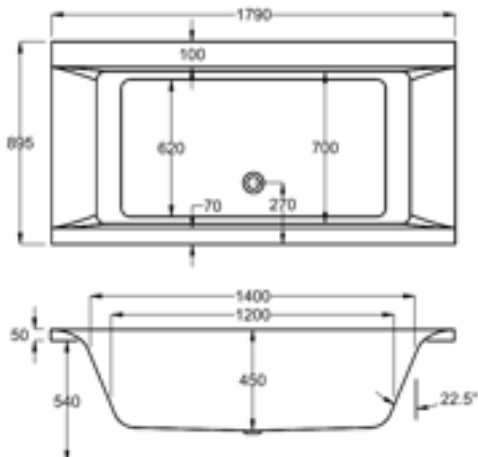

carron5

290 LITRES

1800 x 900mm H540mm D450mm		RRP
Bathtub	Q4-02098	£1013
Front Panel	Q4-02322	£184
End Panel	Q4-02293	£136

carronite™

290 LITRES

1800 x 900mm H540mm D450mm		RRP
Bathtub	Q4-02099	£1573
Front Panel	Q4-02323	£244
End Panel	Q4-02278	£178