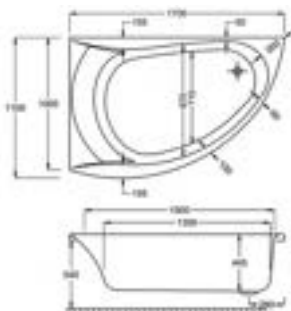

carronite™

255 LITRES

1700 x 1000mm LH H540mm D445mm		RRP
Bathtub	Q4-02239	£1984
Corner Panel	Q4-02308	£460

1700