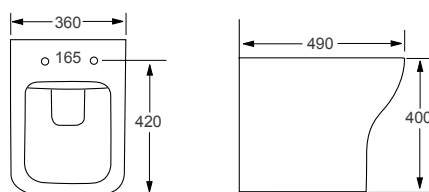

Technical Information

- Rimless design

RIMLESS

OUTLINE		RRP
Q4-06400	Back To Wall Pan	£175
Q4-06419	Slim Soft Close Seat	£78
Q4-06401	Soft Close Seat	£72

Technical Information

- Soft-close seat
- Quick-release seat