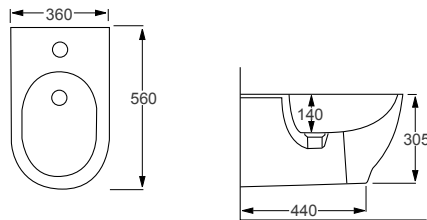

RAK
CERAMICS

MOON
Q4-12233 Wall Hung Bidet

RRP
£363

Technical Information

- One tap hole
- Integrated overflow
- Wall mounted