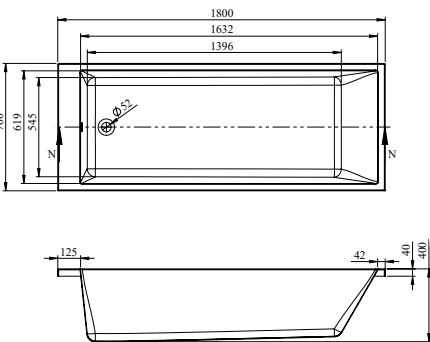

240 LITRES

1700 x 750mm H500mm D400mm	RRP
Bath tub	Q4-07079
	£499

1800

270 LITRES

1800 x 700mm H500mm D400mm	RRP
Bath tub	Q4-07080
	£565