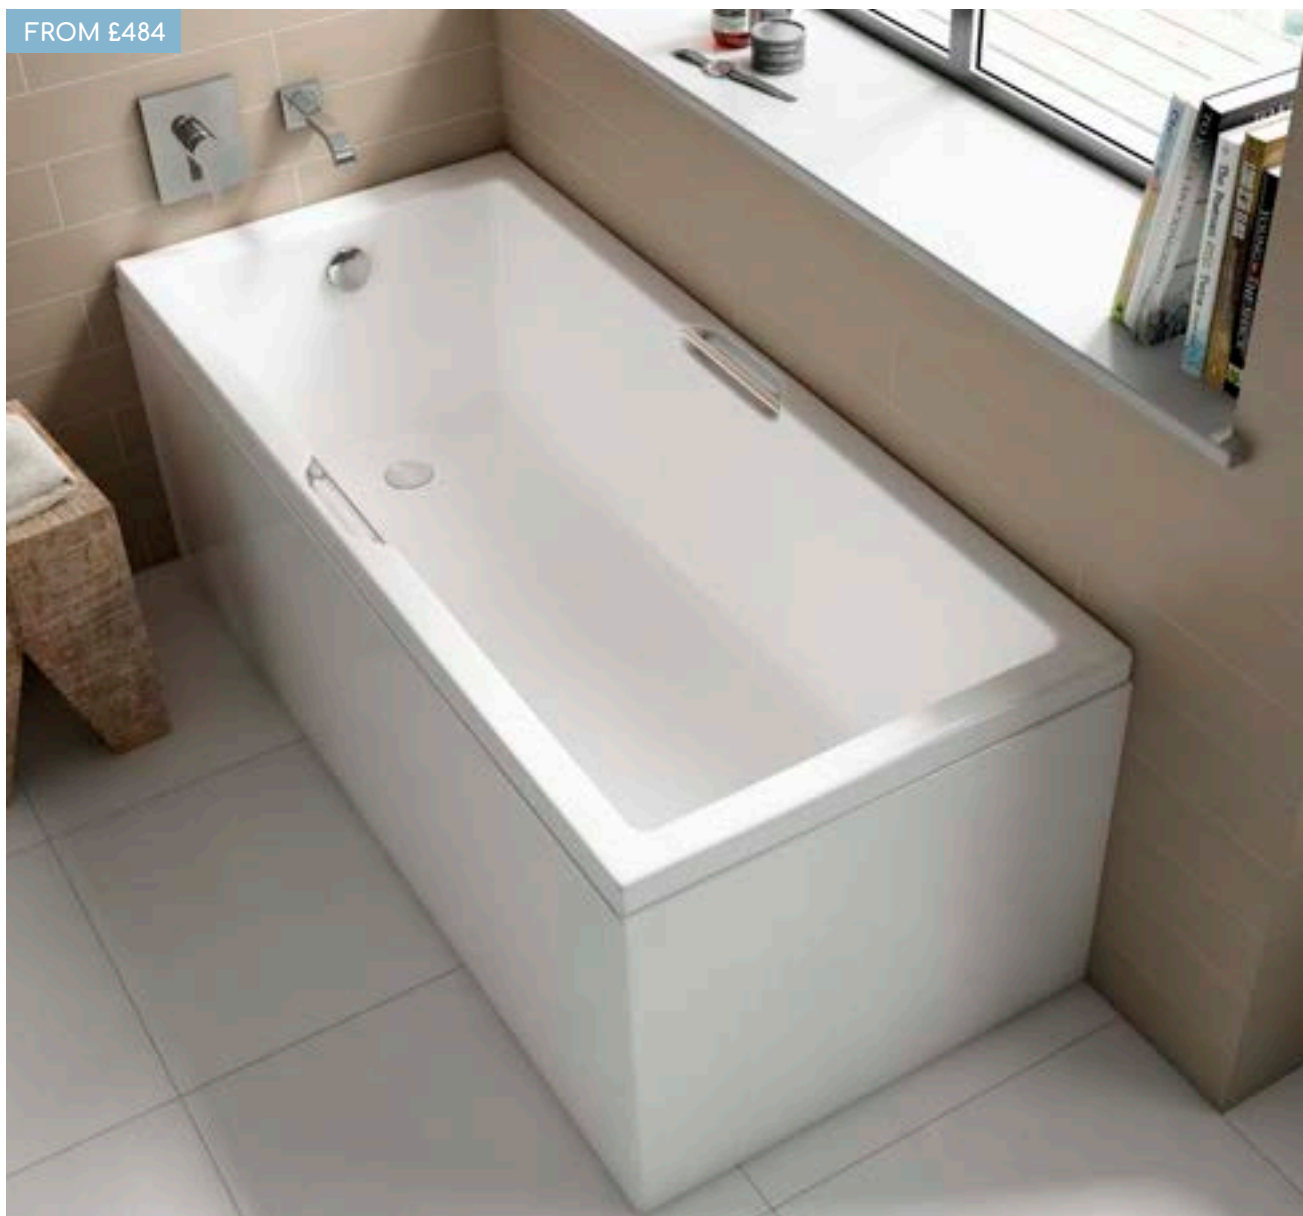

carronite[™]

350 LITRES

1900 x 900mm H570mm D450mm		RRP
Bathtub	Q4-02164	£1440
Front Panel	Q4-02270	£244
End Panel	Q4-02279	£178

carron ECO INTEGRA TWIN GRIP - SINGLE ENDED

FROM £484

This single ended bath features crisp lines for a modern look. Its reduced depth makes it better for the environment and your usage.