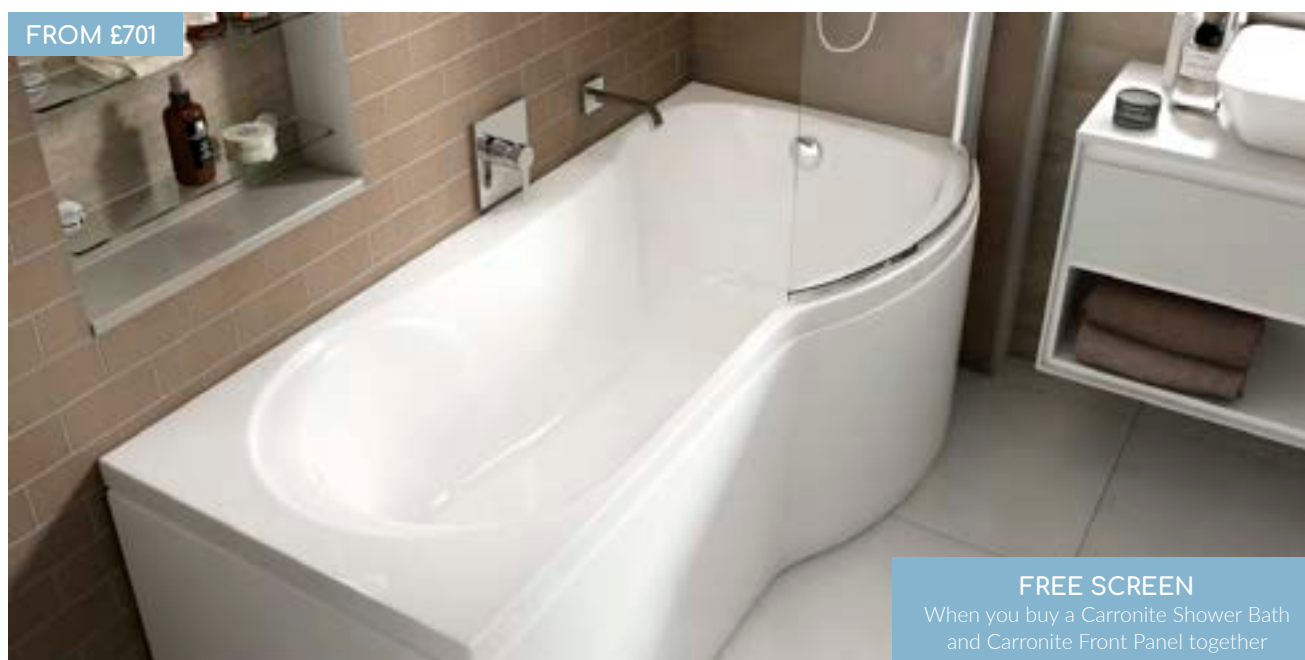

carron ARC CURVED SHOWER BATH

Featuring contoured lines and a wide curved end, the Arc is both luxurious and comfortable.

You'll have plenty of space for showering in this asymmetrical bath.

1700

carron⁵

250 LITRES