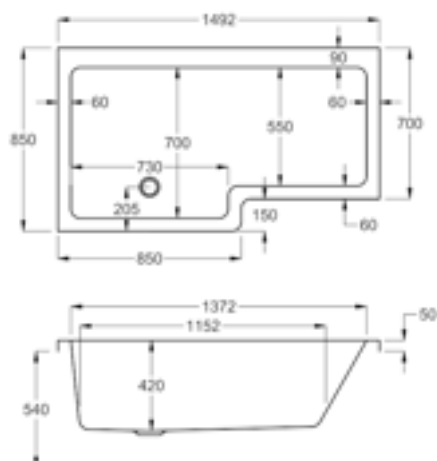

carron⁵

229 LITRES

1500 x 700-850mm LH H540mm D420mm		RRP
Bathtub	Q4-02173	£642
Front Panel	Q4-02324	£230
End Panel	Q4-02312	£144
Quantum Square Showerbath Screen	Q4-02347	£399

carronite™

229 LITRES

1500 x 700-850mm LH H540mm D420mm		RRP
Bathtub	Q4-02174	£923
Front Panel	Q4-02325	£499
End Panel	Q4-02313	£197
Quantum Square Showerbath Screen	Q4-02347	£399

1500