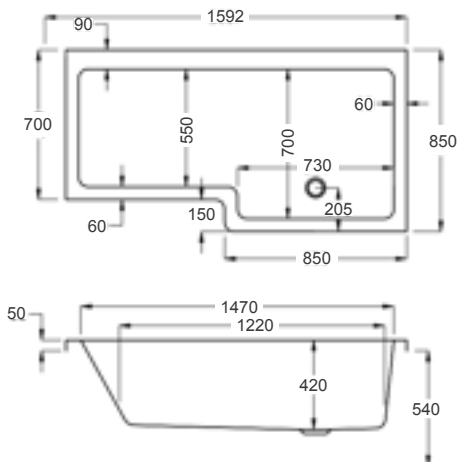

carron5

250 LITRES

1600 x 700-850mm RH H540mm D420mm		RRP
Bathtub	Q4-02388	£642
Front Panel	Q4-02390	£230
End Panel	Q4-02312	£144
Quantum Square Showerbath Screen	Q4-02347	£399

carronite™

250 LITRES

1600 x 700-850mm RH H540mm D420mm		RRP
Bathtub	Q4-02389	£923
Front Panel	Q4-02391	£499
End Panel	Q4-02313	£197
Quantum Square Showerbath Screen	Q4-02347	£399

1700