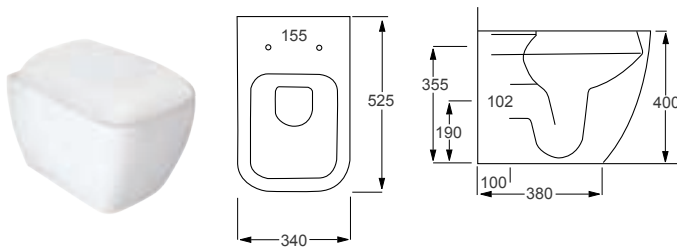

RAK
CERAMICS

METROPOLITAN		RRP
Q4-12087	Back To Wall Pan	£348
Q4-12130	Soft Close Seat	£120
Q4-19133	6/3ltr Concealed Cistern	£99

Technical Information

- Soft-close seat
- Quick-release seat
- Short projection