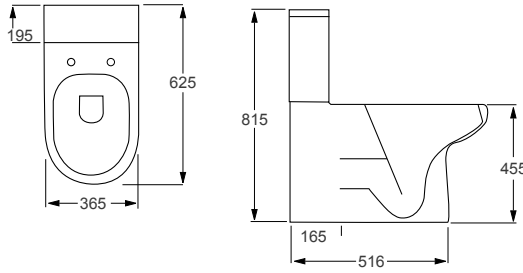

RAK
CERAMICS

COMPACT CLOSED BACK		RRP
Q4-12205	Tall Closed Back WC Pan	£333
Q4-12203	Top Flush 3/6ltr Cistern	£151
Q4-12153	Soft Close Seat	£120

Technical Information

- Soft-close seat
- Quick-release seat
- Water inlet right or left
- Tall WC
- Short projection