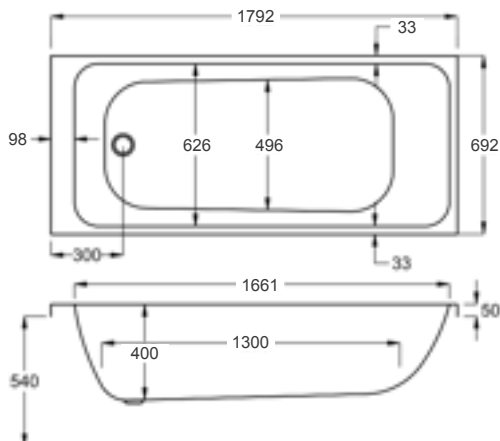

carron5

255 LITRES

1800 x 700mm H540mm D400mm		RRP
Bathtub	Q4-02571	£629
Front Panel	Q4-02322	£184
End Panel	Q4-02286	£122
CARRONITE L Shape Panel	Q4-02311	£439

carronite™

255 LITRES

1800 x 700mm H540mm D400mm		RRP
Bathtub	Q4-02572	£1010
Front Panel	Q4-02323	£244
End Panel	Q4-02272	£162
CARRONITE L Shape Panel	Q4-02311	£439