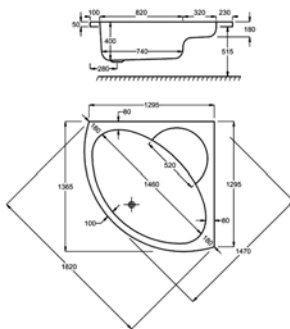

carron⁵ MONARCH CORNER BATH

235 LITRES

1300 x 1300mm H540mm D400mm		RRP
Bathtub	Q4-02236	£1097
Corner Panel	Q4-02304	£244

carronite[™]

235 LITRES

1300 x 1300mm H540mm D400mm		RRP
Bathtub	Q4-02237	£1328
Corner Panel	Q4-02305	£460