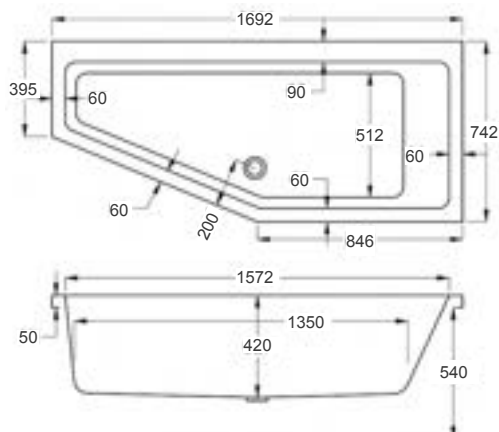

Featuring a diagonal cut-away, it creates more space in your bathroom without detracting from your bathing experience.

1700

carron⁵

211 LITRES

1700 x 750mm LH H540mm D420mm		RRP
Bathtub	Q4-02179	£600
Front Panel	Q4-02328	£228
End Panel	Q4-02330	£104