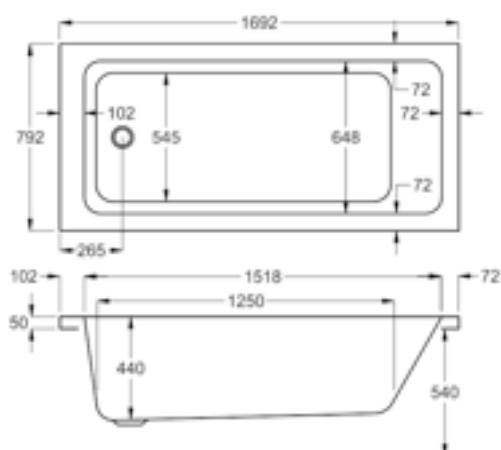

carron⁵

267 LITRES

1700 x 800mm H540mm D440mm		RRP
Bathtub	Q4-02149	£576
Front Panel	Q4-02318	£173
End Panel	Q4-02291	£122

carronite™

267 LITRES

1700 x 800mm H540mm D440mm		RRP
Bathtub	Q4-02150	£856
Front Panel	Q4-02319	£234
End Panel	Q4-02277	£162