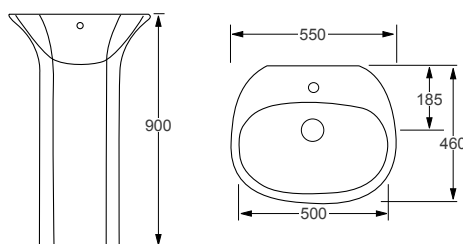

RAK
CERAMICS

PETIT SQUARE	RRP
Q4-12346 Square Freestanding Basin	£769

Technical Information

- 360 x 360 x 900
- No tap hole

RAK
CERAMICS

DES	RRP
Q4-12347 Freestanding Basin	£923

Technical Information

- 600 x 350
- No tap hole