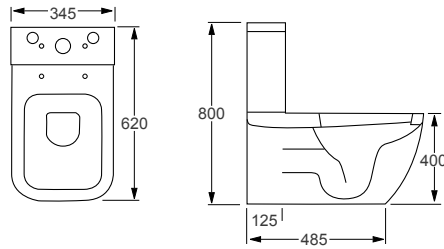

RAK
CERAMICS

METROPOLITAN		RRP
Q4-12240	Flush Fit WC Pan	£337
Q4-12211	Top Flush 3/6ltr Cistern	£202
Q4-12130	Soft Close Seat	£120

Technical Information

- Soft-close seat
- Quick-release seat
- Water inlet right or left
- Short projection