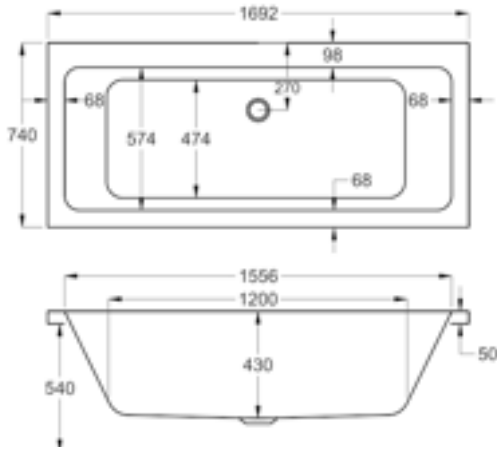

1700

carron⁵

190 LITRES

1700 x 750mm H540mm D430mm		RRP
Bathtub	Q4-02157	£517
Front Panel	Q4-02318	£173
End Panel	Q4-02289	£122

carronite™

190 LITRES

1700 x 750mm H540mm D430mm		RRP
Bathtub	Q4-02158	£823
Front Panel	Q4-02319	£234
End Panel	Q4-02275	£162

1700