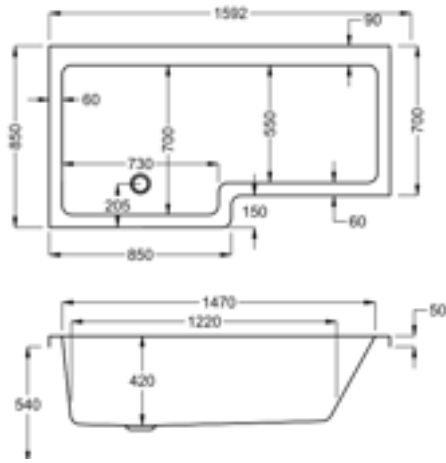

1600

carron5

250 LITRES

1600 x 700-850mm LH H540mm D420mm		RRP
Bathtub	Q4-02386	£642
Front Panel	Q4-02390	£230
End Panel	Q4-02312	£144
Quantum Square Showerbath Screen	Q4-02347	£399

carronite™

250 LITRES

1600 x 700-850mm LH H540mm D420mm		RRP
Bathtub	Q4-02387	£923
Front Panel	Q4-02391	£499
End Panel	Q4-02313	£197
Quantum Square Showerbath Screen	Q4-02347	£399

1600