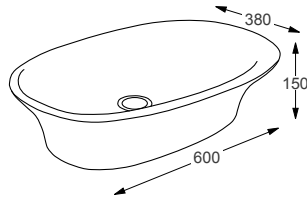

RAK
CERAMICS

SENSATION		RRP
Q4-12308	600 Sit On Basin	£274
Q4-23201	Professional Basin Waste	£36

Technical Information

- 600 x 380 x 150
- No tap hole
- Professional basin waste, suitable for basins with and without an overflow – also able to adapt it to be freeflow