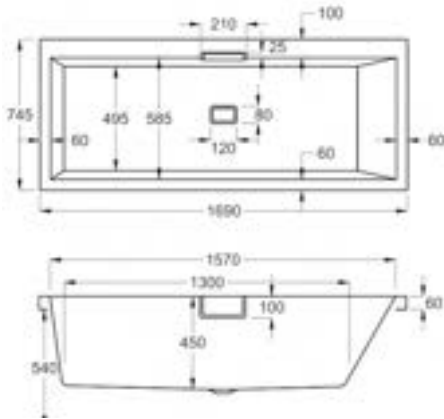

1700

carronite™

265 LITRES

1700 x 700mm LH H540mm D430mm		RRP
Bathtub	Q4-02406	£1121
Front Panel	Q4-02319	£234
End Panel	Q4-02272	£162
L Shape Panel	Q4-02569	£439

1700

carronite™

265 LITRES

1700 x 700mm RH H540mm D430mm		RRP
Bathtub	Q4-02407	£1121
Front Panel	Q4-02319	£234
End Panel	Q4-02272	£162
L Shape Panel	Q4-02569	£439

1700

carronite™

275 LITRES

1700 x 750mm LH H540mm D450mm		RRP
Bathtub	Q4-02408	£1324
Front Panel	Q4-02319	£234
End Panel	Q4-02275	£162
L Shape Panel	Q4-02300	£439

1700

carronite™

275 LITRES

1700 x 750mm RH H540mm D450mm		RRP
Bathtub	Q4-02409	£1324
Front Panel	Q4-02319	£234
End Panel	Q4-02275	£162
L Shape Panel	Q4-02300	£439