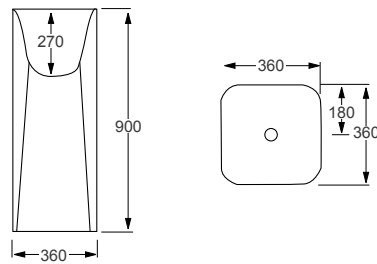

We recommend:

The Maison Banos Artist tap range, see from page 358.

FREESTANDING BASINS

RAK
CERAMICS

PETIT ROUND	RRP
Q4-12345 Round Freestanding Basin	£769

Technical Information

- 360 x 360 x 900
- No tap hole