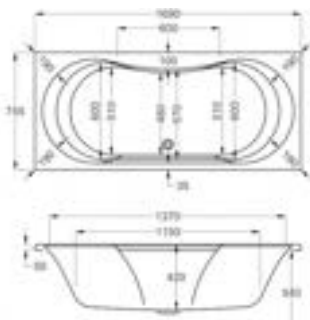

ARC - DOUBLE ENDED & URBAN - SINGLE ENDED

The Arc double ended bath offers that element of luxury, while the Urban single ended model provides simplicity.

Whether you prefer angular or curved bathtubs, we have a range of styles to choose from.

1700

carron⁵ ARC - DOUBLE ENDED

190 LITRES

1700 x 750mm H540mm D420mm		RRP
Bathtub	Q4-02017	£508
Front Panel	Q4-02318	£173
End Panel	Q4-02289	£122

carronite™

190 LITRES

1700 x 750mm H540mm D420mm		RRP
Bathtub	Q4-02018	£800
Front Panel	Q4-02319	£234
End Panel	Q4-02275	£162