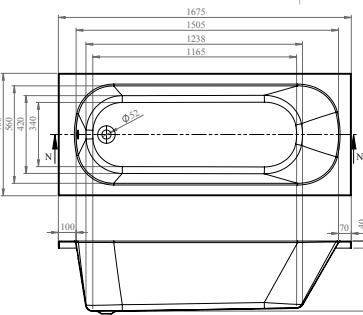

170 LITRES

1600 x 700mm H500mm D400mm	RRP
Bath tub	Q4-07072
	£285

1675