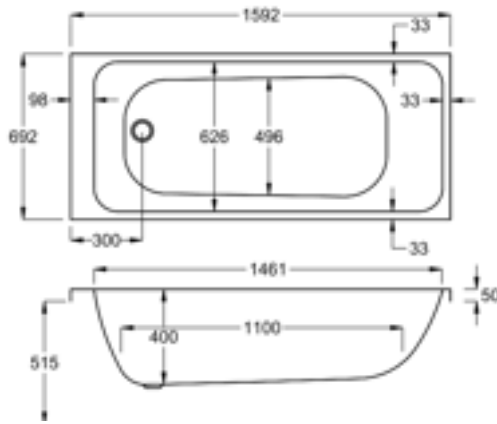

carron5

204 LITRES

1600 x 700mm H515mm D400mm		RRP
Bathtub	Q4-02420	£481
Front Panel	Q4-02316	£154
End Panel	Q4-02285	£122
CARRONITE L Shape Panel	Q4-02503	£439

carronite™

204 LITRES

1600 x 700mm H515mm D400mm		RRP
Bathtub	Q4-02421	£821
Front Panel	Q4-02317	£223
End Panel	Q4-02271	£162
CARRONITE L Shape Panel	Q4-02503	£439

1700