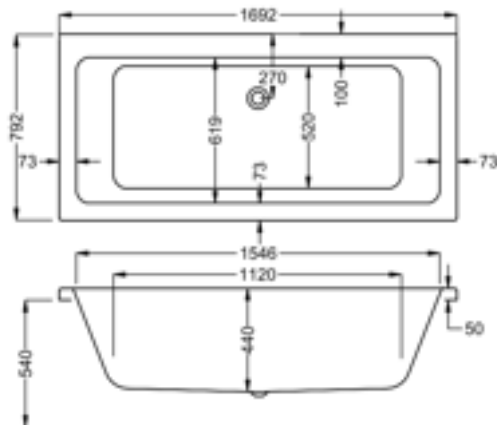

carron⁵

200 LITRES

1700 x 800mm H540mm D440mm		RRP
Bathtub	Q4-02392	£576
Front Panel	Q4-02318	£173
End Panel	Q4-02291	£122

carronite™

200 LITRES

1700 x 800mm H540mm D440mm		RRP
Bathtub	Q4-02393	£856
Front Panel	Q4-02319	£234
End Panel	Q4-02277	£162

1800