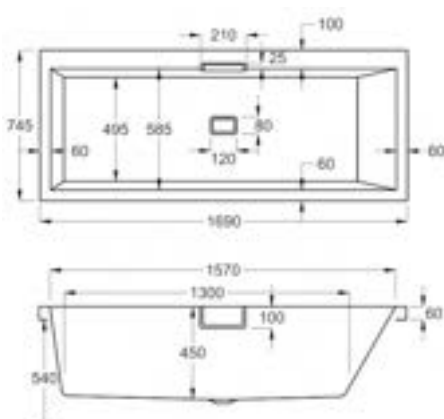

1700

carronite™

275 LITRES

1700 x 750mm RH H540mm D450mm		RRP
Bathtub	Q4-02409	£1324
Front Panel	Q4-02319	£234
End Panel	Q4-02275	£162
L Shape Panel	Q4-02300	£439

carron QUANTUM SQUARE SHOWER BATH

Optimise both your showering and bathing with this corner-style design.