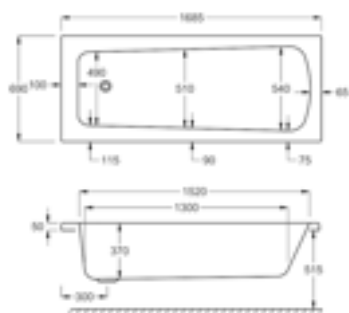

carron BRITTANIA & BRITTANIA SUPER DEEP

Simplicity at its best. Brittania also comes in a Super Deep option, leading to the ultimate relax-and-unwind soak.

This bath comes in three sizes and two finishes, allowing you to choose the best option for your bathroom.

Key features:

- Made in the UK
- Superb heat retention
- Premium strength
- Industry-leading design
- Built to last

1700

carron⁵

155 LITRES

1700 x 700mm H515mm D370mm		RRP
Bathtub	Q4-02043	£413
Front Panel	Q4-02320	£154
End Panel	Q4-02285	£122
CARRONITE L Shape Panel	Q4-02299	£439

carronite™

155 LITRES

1700 x 700mm H515mm D370mm		RRP
Bathtub	Q4-02044	£620
Front Panel	Q4-02321	£223
End Panel	Q4-02271	£162
CARRONITE L Shape Panel	Q4-02299	£439