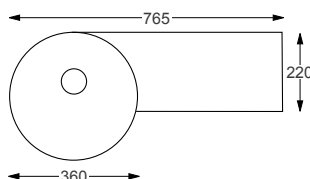

RAK
CERAMICS

PETIT SQUARE	RRP
Q4-12357 RH Basin & LH Ledge	£329
Q4-12358 LH Basin & RH Ledge	£329

Technical Information

- 765 x 360
- One tap hole
- Wall hung only

RAK
CERAMICS

PETIT ROUND	RRP
Q4-12355 RH Basin & LH Ledge	£329
Q4-12356 LH Basin & RH Ledge	£329