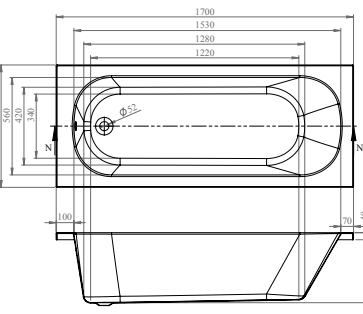

175 LITRES

1675 x 700mm H500mm D400mm	RRP
Bath tub	Q4-07073
	£285

1700