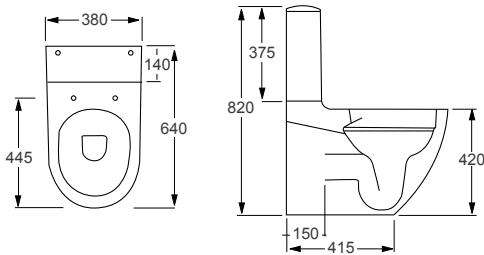

RAK
CERAMICS
RIMLESS

DES		RRP
Q4-12343	Flush Fit WC Pan	£429
Q4-12307	Top Flush Cistern	£209
Q4-12342	Soft Close Seat	£127

Technical Information

- Soft-close seat
- Quick-release seat
- Rimless WC
- Water inlet right or left
- 6/3 litre cistern