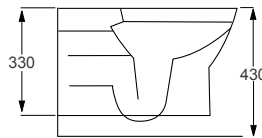

- Soft-close seat
- Quick-release seat
- Rimless WC
- Hidden fixings
- Requires frame system

RAK
CERAMICS

MOON		RRP
Q4-12229	Wall Hung Pan	£363
Q4-12236	Soft Close Seat	£164

Technical Information

- Soft-close seat
- Quick-release seat
- Requires frame system