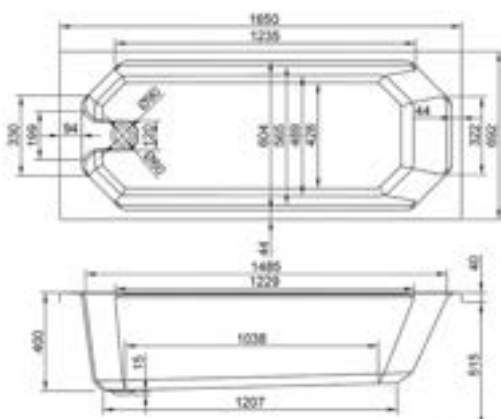

carron⁵

200 LITRES

1650 x 700mm H515mm D405mm		RRP
Bathtub	Q4-02557	£481
Front Panel	Q4-02282	£154
End Panel	Q4-02285	£122

carronite™

200 LITRES

1650 x 700mm H515mm D405mm		RRP
Bathtub	Q4-02558	£821
Front Panel	Q4-02268	£223
End Panel	Q4-02271	£162

1700