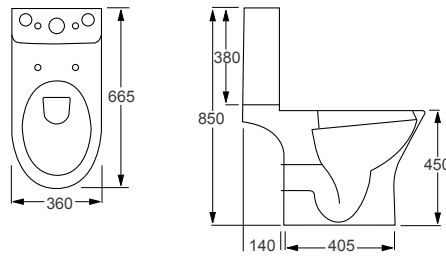

RAK
CERAMICS
RIMLESS

RESORT OPEN BACK		RRP
Q4-12253	Tall Open Back Rimless Pan	£452
Q4-12252	Top Flush Cistern	£182
Q4-12288	Slim Soft Close Seat	£120
Q4-12154	Soft Close Seat	£120

Technical Information

- Soft-close seat
- Quick-release seat
- Water inlet right or left
- Rimless WC