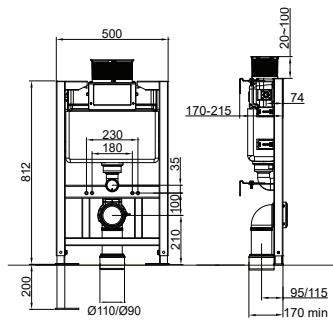

Technical Information

- 600 x 745 x 138-194
- Top or front flush plate mounting
- 3/6 litre adjustable flush option
- With an internal isolation valve to regulate the flow of water from the mains to a water service pipe
- Requires flush plate/button or contactless sensor (available separately)
- WRAS approved and tested to the highest industry standards

820 FRAME & CISTERN	RRP
Q4-16260 820 Wall Hung WC Frame	£393

Technical Information

- 500 x 820 x 167-215
- Top or front access
- Requires flush plate
- Adjustable depth: 167-215mm
- Adjustable height legs: 2mm adjustment
- WRAS approved and tested to the highest industry standards

1000 FRAME & CISTERN	RRP
Q4-16261 1000 Wall Hung WC Frame	£413