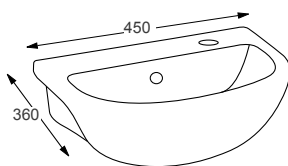

COMPACT		RRP
Q4-12148	450 Semi-Recessed Basin (RH)	£220
Q4-23201	Professional Basin Waste	£36

Technical Information

- 450 x 360 x 185
- Minimum furniture depth: 220mm
- Professional basin waste, suitable for basins with and without an overflow – also able to adapt it to be freeflow