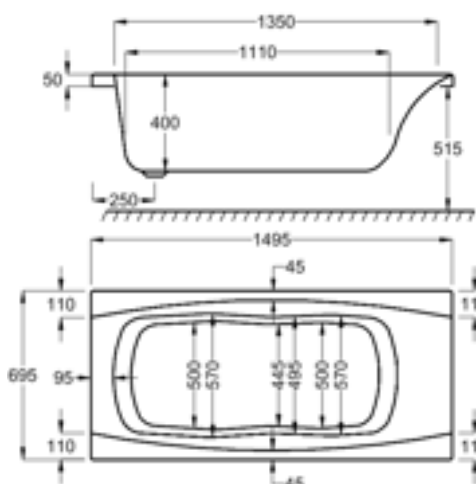

1500

carron⁵

145 LITRES

1500 x 700mm H515mm D400mm		RRP
Bathtub	Q4-02108	£408
Front Panel	Q4-02315	£154
End Panel	Q4-02285	£122

carronite™

145 LITRES

1500 x 700mm H515mm D400mm		RRP
Bathtub	Q4-02109	£698
Front Panel	Q4-02314	£223
End Panel	Q4-02271	£162