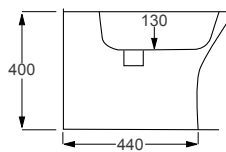

Technical Information

- Soft-close seat
- Quick-release seat
- Rimless WC
- Requires frame system

BIDETS

FROM £363

RAK Ceramics, Moon Bidet and WC

RAK
CERAMICS

RESORT

Q4-12259 Back To Wall Bidet