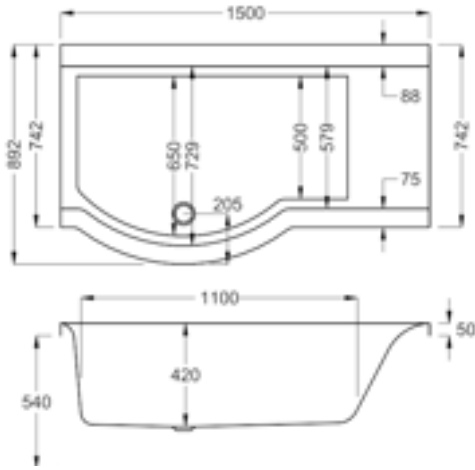

Choose from 5mm or Carronite, multiple sizes and different orientations.

SHOWER SCREEN	RRP
Wrap-Around Shower Screen Q4-02379	£1154

1500

carron⁵

228 LITRES

1500 x 750-900mm LH H540mm D420mm		RRP
Bathtub	Q4-02365	£924
Front Panel	Q4-02373	£304
End Panel	Q4-02385	£144
Shower Screen	Q4-02380	£377