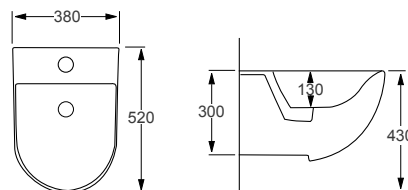

Technical Information

- One tap hole
- Integrated overflow
- Wall mounted

RAK
CERAMICS

DES
Q4-12344 Wall Hung Bidet

RRP
£341

Technical Information

- One tap hole
- Integrated overflow
- Wall mounted

RAK
CERAMICS