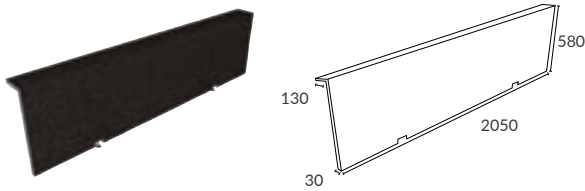

READY TO TILE FRONT BATH PANEL WITH LIP		RRP
Front Panel 2050mm With Lip	Q4-23122	£224

Technical Information

- 2050 x 580 x 30mm
- Easy to cut to size
- Pre-formed panels with adjustable legs