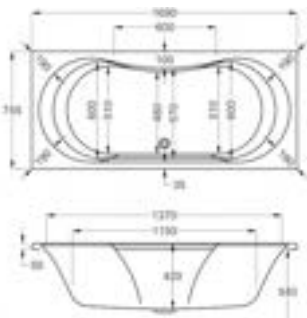

1700

carron⁵

205 LITRES

1700 x 750mm H540mm D420mm		RRP
Bathtub	Q4-02090	£644
Front Panel	Q4-02318	£173
End Panel	Q4-02289	£122

carronite™

205 LITRES

1700 x 750mm H540mm D420mm		RRP
Bathtub	Q4-02091	£907
Front Panel	Q4-02319	£234
End Panel	Q4-02275	£162