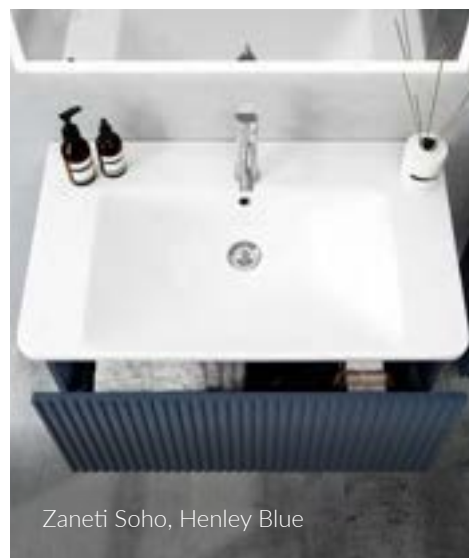

Zaneti Soho, Henley Blue

Zaneti Soho, Natural Beige

Key features:

- Supplied rigid
- Blum soft-close drawers
- Blum push-to-open doors
- Push tip-on opening on floor standing and column units
- Easy-fix brackets