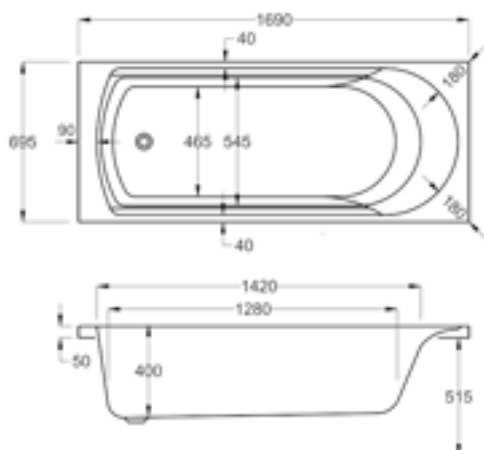

carron5

172 LITRES

1700 x 700mm H515mm D400mm		RRP
Bathtub	Q4-02013	£389
Front Panel	Q4-02320	£154
End Panel	Q4-02285	£122

carronite™

172 LITRES

1700 x 700mm H515mm D400mm		RRP
Bathtub	Q4-02014	£690
Front Panel	Q4-02321	£223
End Panel	Q4-02271	£162

1700