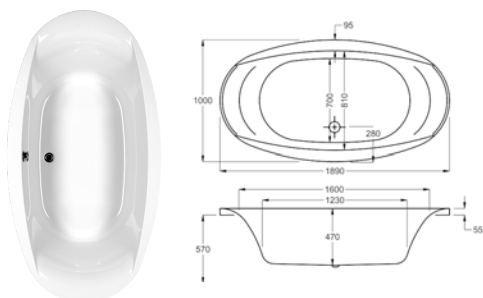

carronite™ CELSIUS FREESTANDING 330 LITRES

1900 x 900mm H610mm D450mm		RRP
Bathtub	Q4-02492	£2591
Bathtub	Q4-02493	£3925

1900

carronite™ CELSIUS OVAL 320 LITRES

1900 x 1000mm H570mm D470mm		RRP
Bathtub	Q4-02494	£2052
Oval D Panel	Q4-02497	£733

2000