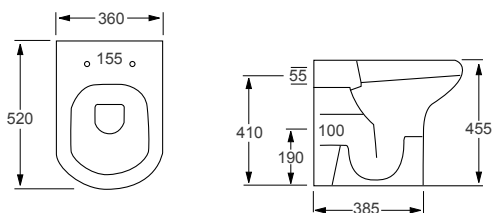

RAK
CERAMICS

RIMLESS

COMPACT EXTRA HIGH		RRP
Q4-12151	Back To Wall Rimless Pan	£242
Q4-12154	Soft Close Seat	£120
Q4-19133	6/3ltr Concealed Cistern	£99

Technical Information

- Soft-close seat
- Quick-release seat
- Rimless WC
- Tall WC

We recommend:

The Maison Banos Artist tap range, see from page 358.