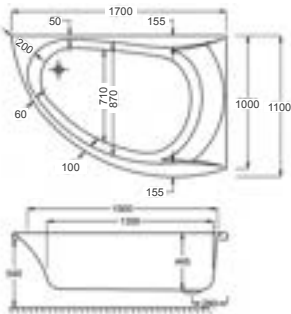

carronite™

407 LITRES

1500 x 1500mm H570mm D495mm		RRP
Bathtub	Q4-02231	£1999
Corner Panel	Q4-02265	£460

1700