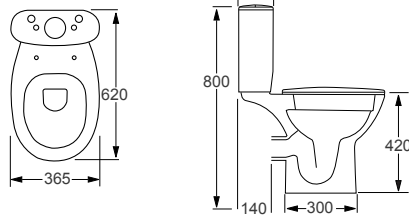

CLOSE COUPLED TOILETS - OPEN BACK

RIMLESS

OUTLINE		RRP
Q4-06402	Std. WC Pan	£185
Q4-06403	Top Flush Cistern	£95
Q4-06401	Soft Close Seat	£72
Q4-06419	Slim Soft Close Seat	£78

Technical Information

- Soft-close seat
- Quick-release seat
- Water inlet right or left