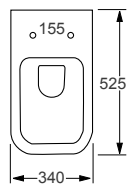

- Soft-close seat
- Rimless WC
- Requires frame system

We recommend:

The Maison Banos Artist tap range, see from page 358.

WALL HUNG TOILETS

RAK
CERAMICS

METROPOLITAN	RRP
Q4-12090 Wall Hung Pan	£348
Q4-12130 Soft Close Seat	£120