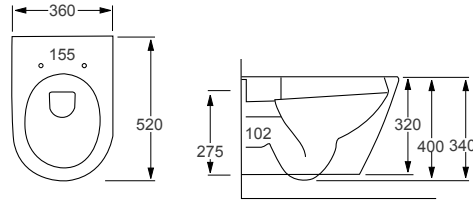

RIMLESS

Technical Information

- Soft-close seat
- Rimless WC
- Requires frame system

RAK
CERAMICS

RIMLESS

MORNING		RRP
Q4-12277	Wall Hung Pan	£209
Q4-12278	Soft Close Seat	£109

Technical Information

- Soft-close seat
- Quick-release seat
- Rimless WC
- Requires frame system