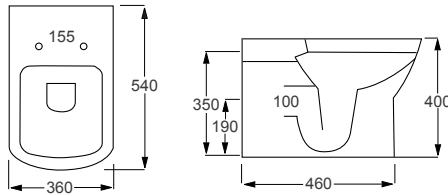

RAK
CERAMICS

SUMMIT		RRP
Q4-12118	Back To Wall Pan	£319
Q4-12137	Soft Close Seat	£120
Q4-19133	6/3ltr Concealed Cistern	£99

Technical Information

- Soft-close seat
- Quick-release seat