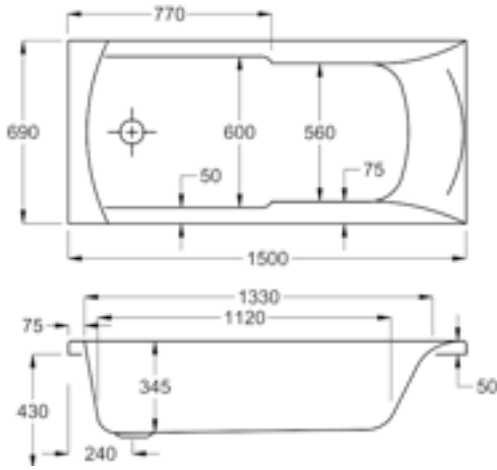

1500

carron5

131 LITRES

1500 x 700mm H430mm D345mm		RRP
Bathtub	Q4-02029	£415
Front Panel	Q4-02252	£154
End Panel	Q4-02258	£122
CARRONITE L Shape Panel	Q4-02499	£439

carronite™

131 LITRES

1500 x 700mm H430mm D345mm		RRP
Bathtub	Q4-02030	£722
Front Panel	Q4-02253	£223
End Panel	Q4-02259	£162
CARRONITE L Shape Panel	Q4-02499	£439

1600