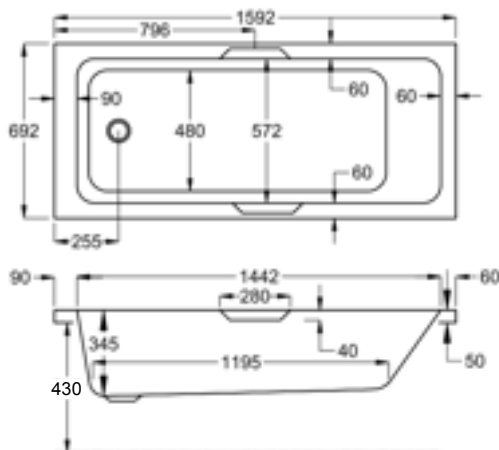

carron⁵

165 LITRES

1600 x 700mm H430mm D345mm		RRP
Bathtub	Q4-02449	£484
Front Panel	Q4-02254	£154
End Panel	Q4-02258	£122
CARRONITE L Shape Panel	Q4-02500	£439

carronite™

165 LITRES

1600 x 700mm H430mm D345mm		RRP
Bathtub	Q4-02450	£775
Front Panel	Q4-02255	£223
End Panel	Q4-02259	£162
CARRONITE L Shape Panel	Q4-02500	£439

1700