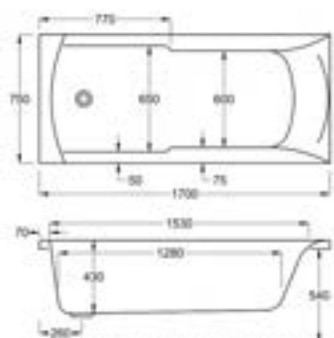

carron INDEX, APEX & URBAN SIT BATH

These baths offer uncomplicated designs that work in a multitude of bathroom settings.

Choose a classic single ended bathtub or opt for the sit-in bath if you're short on space but still want that bathing experience.

Key features:

- Made in the UK
- Superb heat retention
- Premium strength
- Industry-leading design
- 30-year warranty on Carronite

1700

carron⁵ INDEX SINGLE ENDED

195 LITRES

1700 x 750mm H540mm D430mm		RRP
Bathtub	Q4-02118	£671
Front Panel	Q4-02318	£173
End Panel	Q4-02289	£122
CARRONITE L Shape Panel	Q4-02300	£439

carronite™

195 LITRES

1700 x 750mm H540mm D430mm		RRP
Bathtub	Q4-02119	£979
Front Panel	Q4-02319	£234
End Panel	Q4-02275	£162
CARRONITE L Shape Panel	Q4-02300	£439