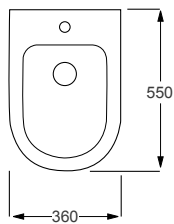

Technical Information

- Soft-close seat
- Quick-release seat
- Rimless WC
- Requires frame system

BIDETS

FROM £363

RAK Ceramics, Moon Bidet and WC

RAK
CERAMICS

RESORT

Q4-12259 Back To Wall Bidet