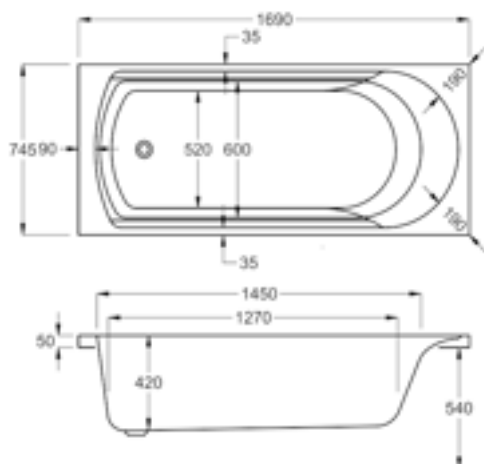

carron5

195 LITRES

1700 x 750mm H540mm D420mm		RRP
Bathtub	Q4-02015	£508
Front Panel	Q4-02318	£173
End Panel	Q4-02289	£122

carronite™

195 LITRES

1700 x 750mm H540mm D420mm		RRP
Bathtub	Q4-02016	£800
Front Panel	Q4-02319	£234
End Panel	Q4-02275	£162