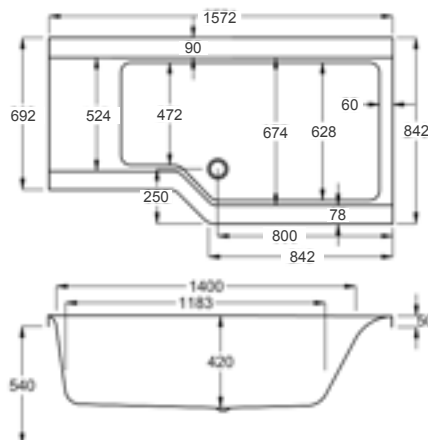

carronite[™]

225 LITRES

1575 x 700-850mm LH H540mm D420mm		RRP
Bathtub	Q4-02428	£1423
Front Panel	Q4-02438	£484
End Panel	Q4-02313	£197
Quantum Square Showerbath Screen	Q4-02347	£399

1575

carron⁵

225 LITRES