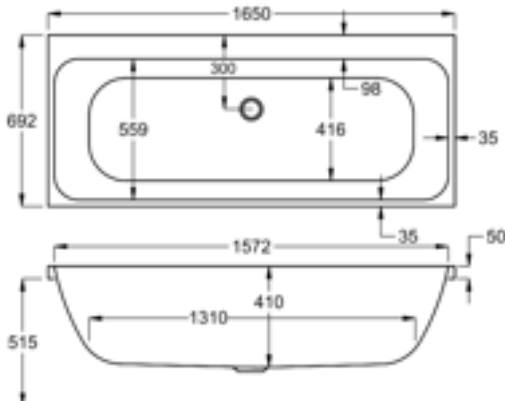

carron5

196 LITRES

1650 x 700mm H515mm D400mm		RRP
Bathtub	Q4-02521	£481
Front Panel	Q4-02282	£154
End Panel	Q4-02285	£122
CARRONITE L Shape Panel	Q4-02531	£439

carronite™

196 LITRES

1650 x 700mm H515mm D400mm		RRP
Bathtub	Q4-02522	£821
Front Panel	Q4-02268	£223
End Panel	Q4-02271	£162
CARRONITE L Shape Panel	Q4-02531	£439