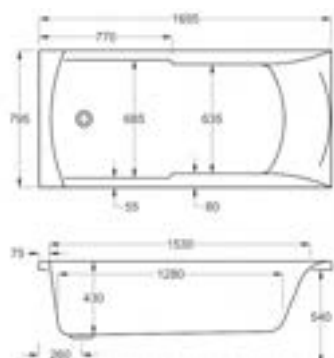

1700

carron⁵ APEX SINGLE ENDED

210 LITRES

1700 x 800mm H540mm D430mm		RRP
Bathtub	Q4-02011	£736
Front Panel	Q4-02318	£173
End Panel	Q4-02291	£122

carronite™

210 LITRES

1700 x 800mm H540mm D430mm		RRP
Bathtub	Q4-02012	£806
Front Panel	Q4-02319	£234
End Panel	Q4-02277	£162