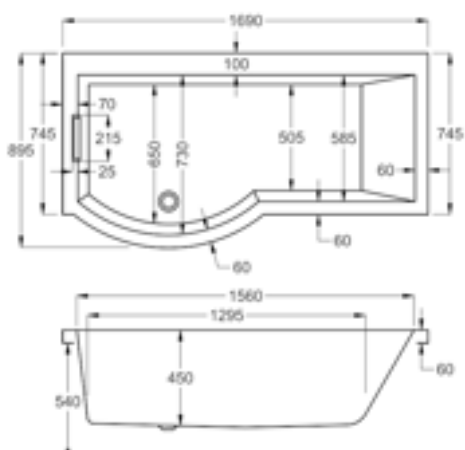

carronite™

305 LITRES

1700 x 750-900mm LH H540mm D450mm		RRP
Bathtub	Q4-02412	£1646
Front Panel	Q4-02376	£484
L Shape Panel	Q4-02506	£671
Wrap-Around Shower Screen	Q4-02379	£1154
Single Curved Shower Screen	Q4-02380	£377

carronite™

305 LITRES

1700 x 750-900mm RH H540mm D450mm		RRP
Bathtub	Q4-02413	£1646
Front Panel	Q4-02376	£484
L Shape Panel	Q4-02506	£671
Wrap-Around Shower Screen	Q4-02379	£1154
Single Curved Shower Screen	Q4-02380	£377