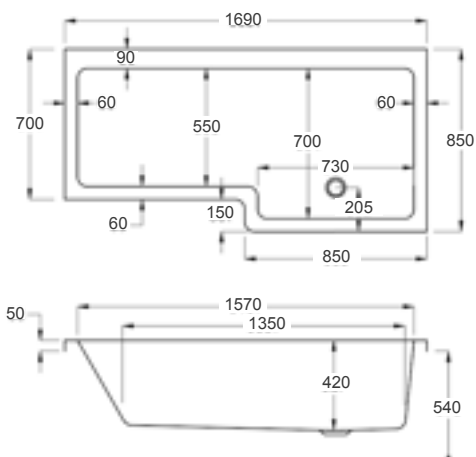

carron5

265 LITRES

1700 x 700-850mm RH H540mm D420mm		RRP
Bathtub	Q4-02207	£642
Front Panel	Q4-02326	£230
End Panel	Q4-02312	£144
Quantum Square Showerbath Screen	Q4-02347	£399

carronite™

265 LITRES

1700 x 700-850mm RH H540mm D420mm		RRP
Bathtub	Q4-02208	£923
Front Panel	Q4-02327	£499
End Panel	Q4-02313	£197
Quantum Square Showerbath Screen	Q4-02347	£399