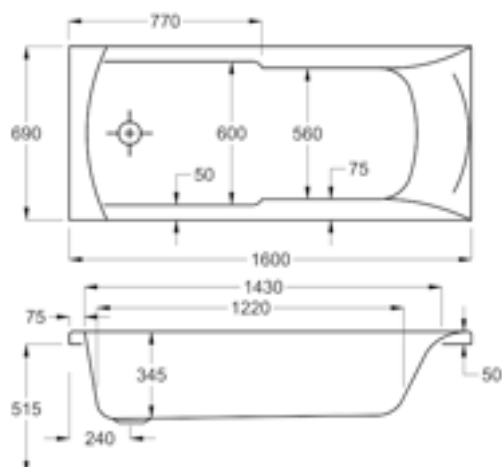

carron⁵

138 LITRES

1600 x 700mm H515mm D345mm		RRP
Bathtub	Q4-02124	£415
Front Panel	Q4-02316	£154
End Panel	Q4-02285	£122
CARRONITE L Shape Panel	Q4-02503	£439

carronite™

138 LITRES

1600 x 700mm H515mm D345mm		RRP
Bathtub	Q4-02125	£722
Front Panel	Q4-02317	£223
End Panel	Q4-02271	£162
CARRONITE L Shape Panel	Q4-02503	£439

1700