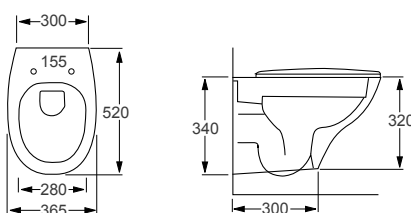

RAK
CERAMICS

RIMLESS

MORNING		RRP
Q4-12277	Wall Hung Pan	£209
Q4-12278	Soft Close Seat	£109

Technical Information

- Soft-close seat
- Quick-release seat
- Rimless WC
- Requires frame system