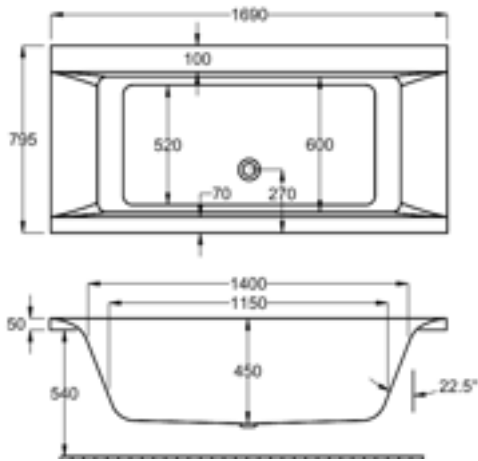

1700

carron5

220 LITRES

1700 x 800mm H540mm D450mm		RRP
Bathtub	Q4-02094	£736
Front Panel	Q4-02318	£173
End Panel	Q4-02291	£122

carronite™

220 LITRES

1700 x 800mm H540mm D450mm		RRP
Bathtub	Q4-02095	£1198
Front Panel	Q4-02319	£234
End Panel	Q4-02277	£162

1800