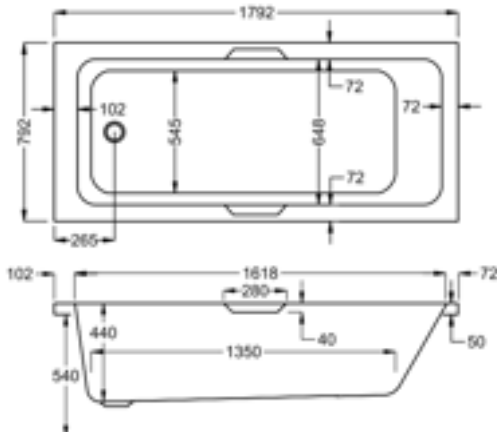

carron⁵

285 LITRES

1800 x 800mm H540mm D440mm		RRP
Bathtub	Q4-02396	£673
Front Panel	Q4-02322	£184
End Panel	Q4-02291	£122

carronite™

285 LITRES

1800 x 800mm H540mm D440mm		RRP
Bathtub	Q4-02397	£958
Front Panel	Q4-02323	£244
End Panel	Q4-02277	£162

1700