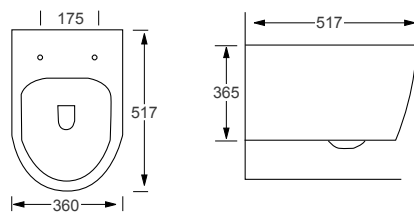

Technical Information

- Soft-close seat
- Quick-release seat
- Rimless WC
- Tall WC

We recommend:

The Maison Banos Artist tap range, see from page 358.

WALL HUNG TOILETS

SIGNATURE		RRP
Q4-06416	Wall Hung Rimless WC	£262
Q4-06415	Soft Close Seat	£78