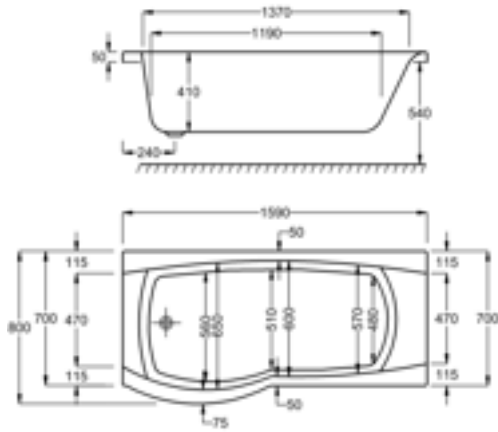

It comes in right-handed and left-handed models to accommodate different bathroom layouts.

1600

carron5

210 LITRES

1600 x 700-800mm LH H540mm D410mm		RRP
Bathtub	Q4-02071	£839
Front Panel	Q4-02295	£221
End Panel	Q4-02312	£144
Shower Screen	Q4-02343	£371