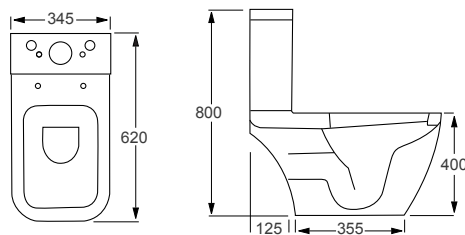

METROPOLITAN		RRP
Q4-12210	Std. WC Pan	£337
Q4-12211	Top Flush 3/6ltr Cistern	£202
Q4-12130	Soft Close Seat	£120

Technical Information

- Soft-close seat
- Quick-release seat
- Short projection
- Water inlet right or left
- 6/3 litre cistern