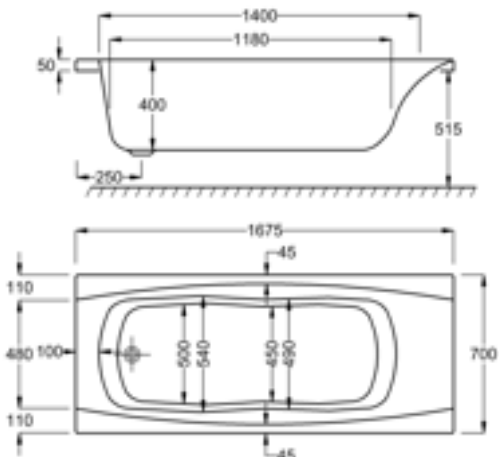

carron5

180 LITRES

1675 x 700mm H515mm D400mm		RRP
Bathtub	Q4-02112	£408
Front Panel	Q4-02283	£154
End Panel	Q4-02285	£122

carronite™

180 LITRES

1675 x 700mm H515mm D400mm		RRP
Bathtub	Q4-02113	£698
Front Panel	Q4-02269	£223
End Panel	Q4-02271	£162

1700