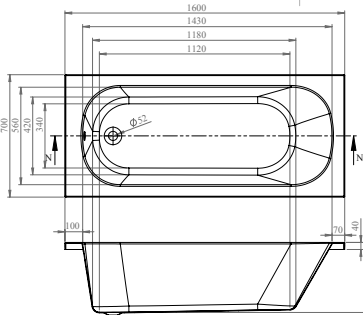

160 LITRES

1500 x 700mm H500mm D400mm	RRP
Bath tub	Q4-07071
	£285

1600