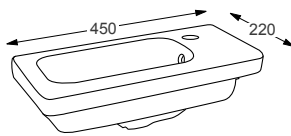

RAK
CERAMICS

RESORT	RRP
Q4-12267 450 Slimline Basin	£120
Q4-23201 Professional Basin Waste	£36

Technical Information

- 450 x 220
- One right-hand tap hole
- Professional basin waste, suitable for basins with and without an overflow – also able to adapt it to be freeflow