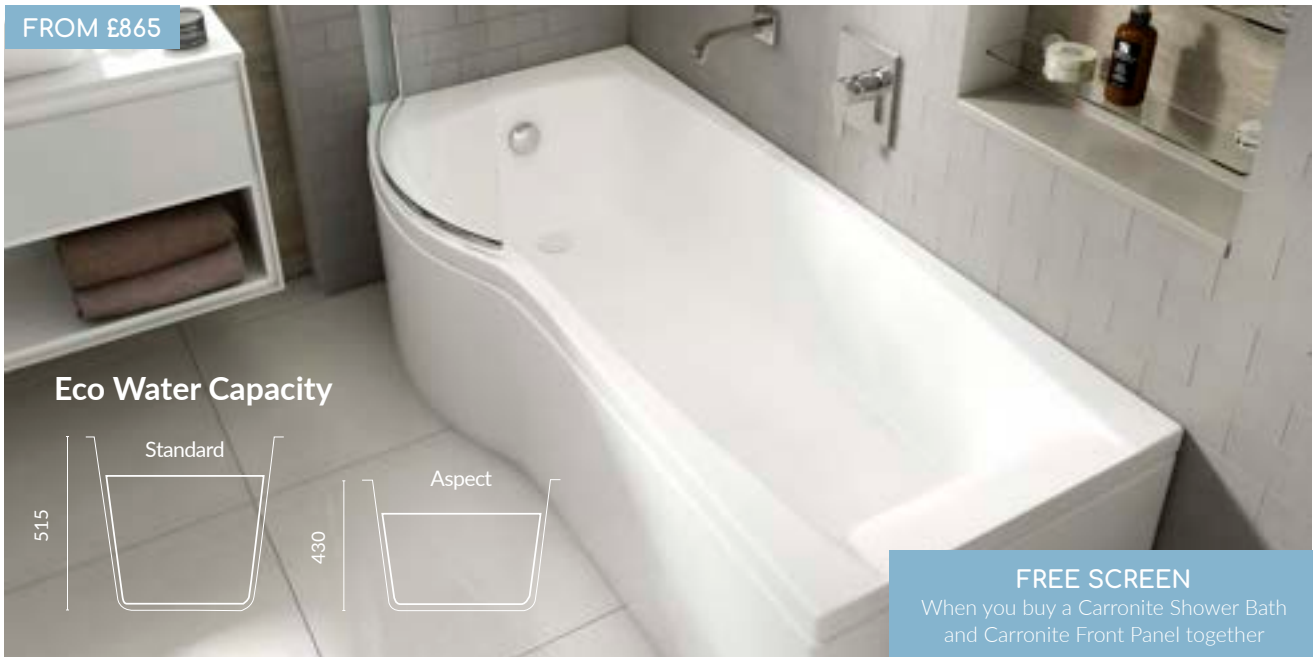

carron ECO ASPECT SHOWER BATH

BATHS

Breathe new life into your bathroom with this excellent, ergonomic shower bath that brings practicality and grandeur.

Carron has held the vanguard of design and manufacturing excellence for many years.