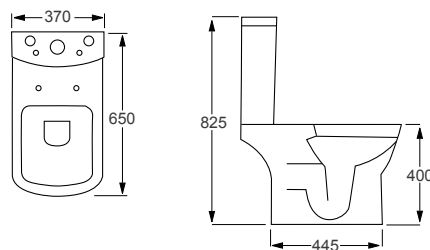

SUMMIT		RRP
Q4-12212	Std. WC Pan	£303
Q4-12213	Top Flush 3/6ltr Cistern	£160
Q4-12137	Soft Close Seat	£120

Technical Information

- Soft-close seat
- Quick-release seat
- Water inlet right or left
- 6/3 litre cistern