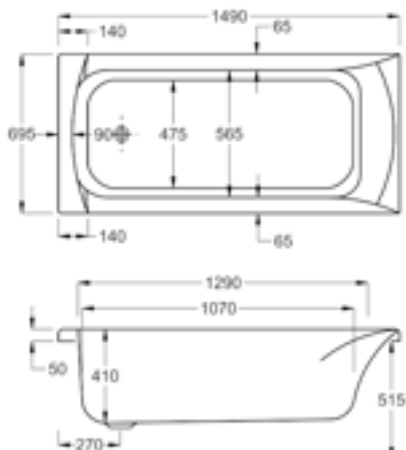

1500

carron⁵

152 LITRES

1500 x 700mm H515mm D410mm		RRP
Bathtub	Q4-02051	£502
Front Panel	Q4-02315	£154
End Panel	Q4-02285	£122

carronite™

152 LITRES

1500 x 700mm H515mm D410mm		RRP
Bathtub	Q4-02052	£827
Front Panel	Q4-02314	£223
End Panel	Q4-02271	£162