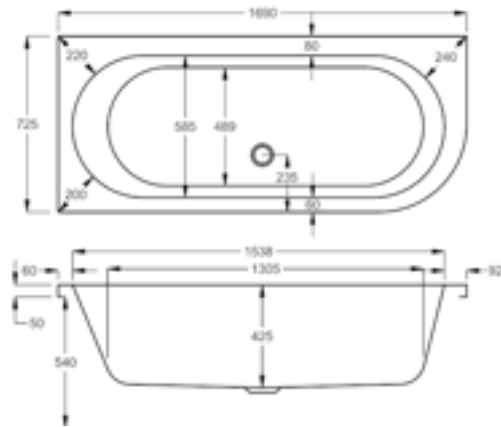

carron5

205 LITRES

1700 x 725mm RH H540mm D425mm		RRP
Bathtub	Q4-02215	£680
Curved Panel	Q4-02336	£310

carronite™

205 LITRES

1700 x 725mm RH H540mm D425mm		RRP
Bathtub	Q4-02216	£1104
Curved Panel	Q4-02337	£438

1700