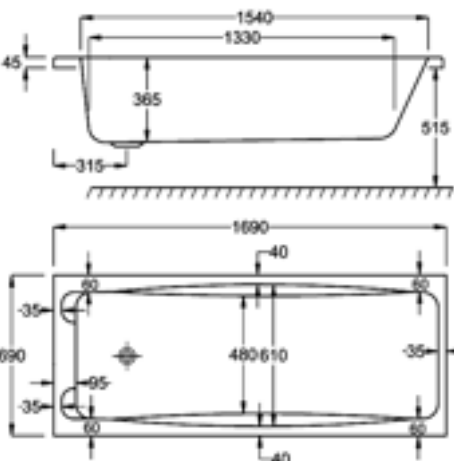

carron⁵

185 LITRES

1800 x 700mm H540mm D365mm		RRP
Bathtub	Q4-02224	£750
Front Panel	Q4-02322	£184
End Panel	Q4-02286	£122

carronite™

185 LITRES

1800 x 700mm H540mm D365mm		RRP
Bathtub	Q4-02225	£1032
Front Panel	Q4-02323	£244
End Panel	Q4-02272	£162

1700