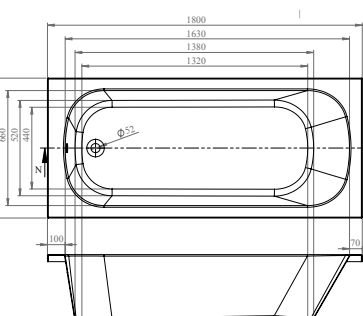

190 LITRES

1700 x 750mm H500mm D400mm	RRP
Bath tub	Q4-07075
	£345

1800