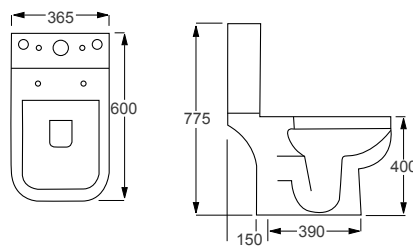

RAK
CERAMICS

SERIES 600		RRP
Q4-12200	Std. WC Pan	£197
Q4-12201	Top Flush Cistern	£165
Q4-12156	Soft Close Seat	£109

Technical Information

- Soft-close seat
- Quick-release seat
- Short projection
- Water inlet right or left