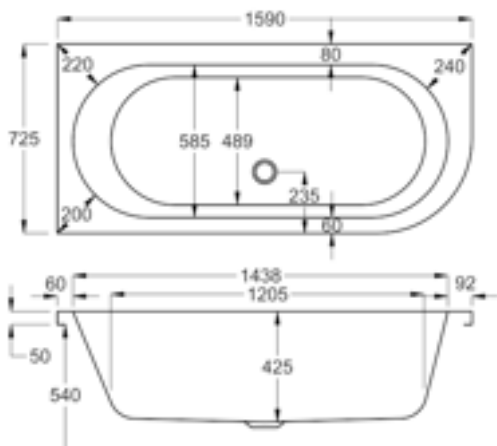

carron5

197 LITRES

1600 x 725mm RH H540mm D425mm		RRP
Bathtub	Q4-02211	£680
Curved Panel	Q4-02334	£310

carronite™

197 LITRES

1600 x 725mm RH H540mm D425mm		RRP
Bathtub	Q4-02212	£1104
Curved Panel	Q4-02335	£438