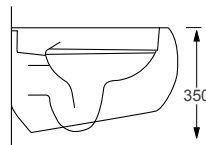

RAK
CERAMICS
RIMLESS

CLOUD MATT/GLOSS		RRP
Q4-12330	Matt Wall Hung Rimless Pan	£899
Q4-12331	Matt Soft Close Seat	£299
Q4-12329	Gloss Wall Hung Rimless Pan	£873
Q4-12328	Gloss Soft Close Seat	£296

Technical Information

- Soft-close seat
- Rimless WC
- Water inlet right or left