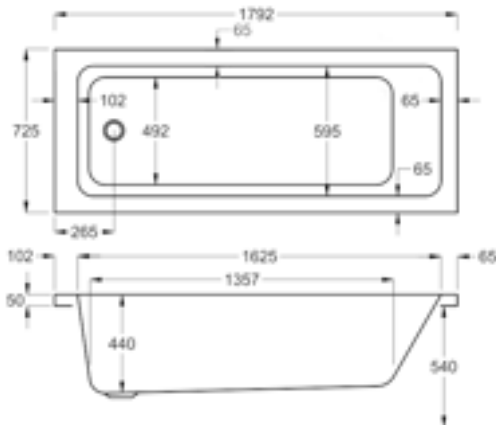

carron5

266 LITRES

1800 x 725mm H540mm D440mm		RRP
Bathtub	Q4-02153	£560
Front Panel	Q4-02322	£184
End Panel	Q4-02287	£122

carronite™

266 LITRES

1800 x 725mm H540mm D440mm		RRP
Bathtub	Q4-02154	£850
Front Panel	Q4-02323	£244
End Panel	Q4-02307	£162

1800