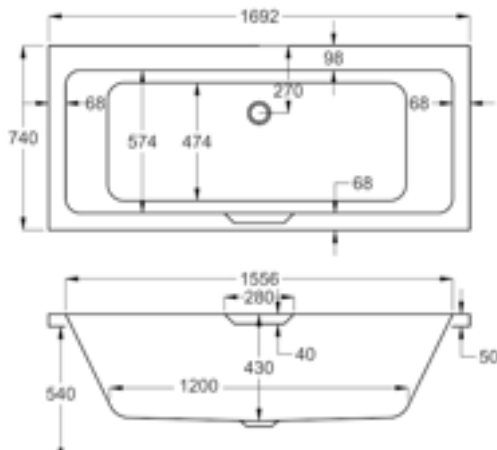

carron⁵ INTEGRA SINGLE GRIP - DOUBLE ENDED

190 LITRES

1700 x 750mm H540mm D430mm		RRP
Bathtub	Q4-02463	£595
Front Panel	Q4-02318	£173
End Panel	Q4-02289	£122

carronite™

190 LITRES

1700 x 750mm H540mm D430mm		RRP
Bathtub	Q4-02464	£887
Front Panel	Q4-02319	£234
End Panel	Q4-02275	£162