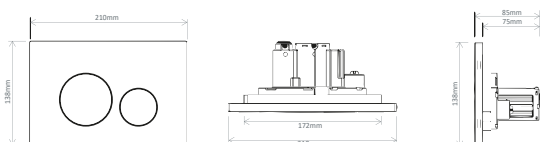

ROUND FLUSH PLATE		RRP
Q4-16266	Chrome	£75
Q4-16268	Brushed Brass	£160
Q4-16267	Matt Black	£75

Technical Information

- Trend panels are suitable for all Maison Banos WC frames and 820, 1000 and 1170 cisterns