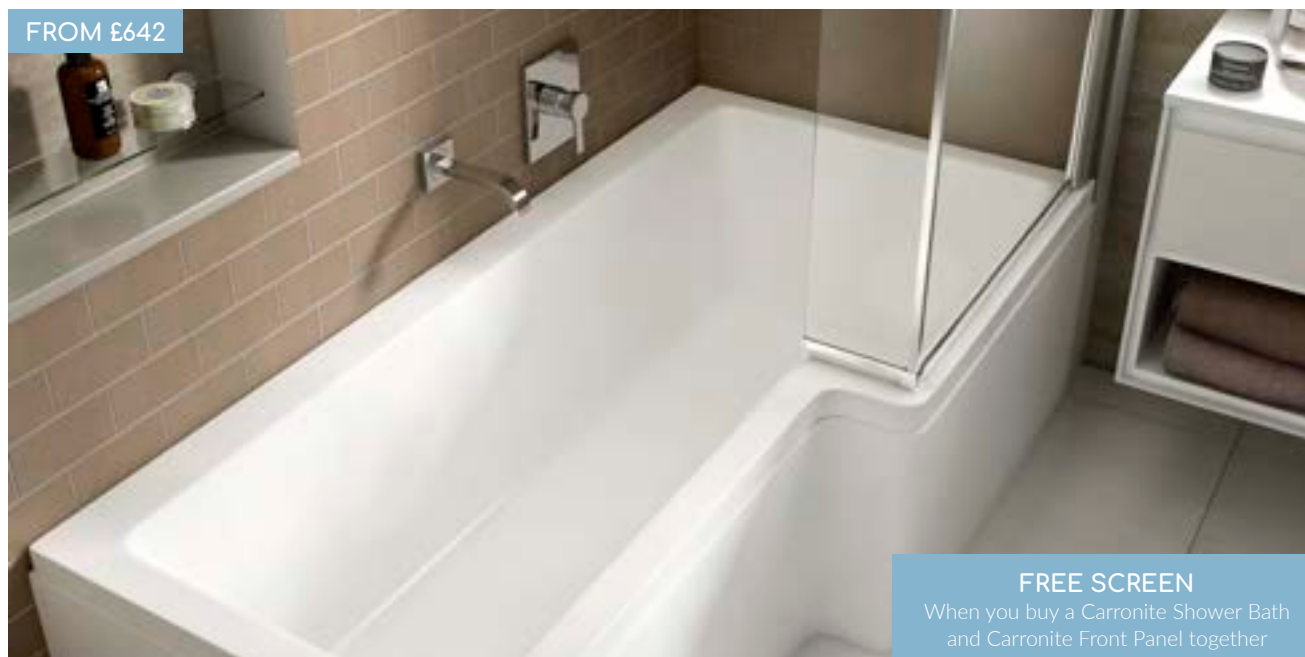

1700

carronite™

275 LITRES

1700 x 750mm RH H540mm D450mm		RRP
Bathtub	Q4-02409	£1324
Front Panel	Q4-02319	£234
End Panel	Q4-02275	£162
L Shape Panel	Q4-02300	£439

carron QUANTUM SQUARE SHOWER BATH

Optimise both your showering and bathing with this corner-style design.