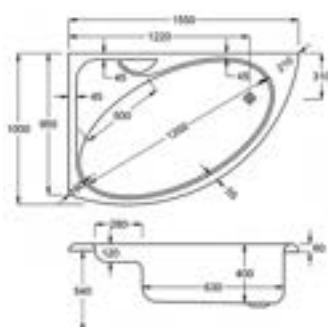

carron⁵ DOVE CORNER BATH

190 LITRES

1550 x 950mm LH H540mm D400mm		RRP
Bathtub	Q4-02232	£965
Corner Panel	Q4-02262	£244

carronite™

190 LITRES

1550 x 950mm LH H540mm D400mm		RRP
Bathtub	Q4-02233	£1306
Corner Panel	Q4-02263	£460

1550