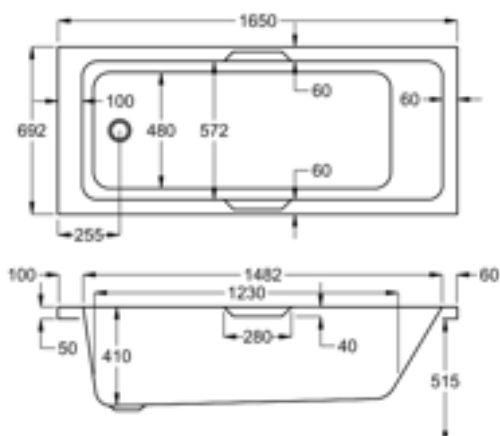

carron5

216 LITRES

1650 x 700mm H515mm D410mm		RRP
Bathtub	Q4-02523	£484
Front Panel	Q4-02282	£154
End Panel	Q4-02285	£122

carronite™

216 LITRES

1650 x 700mm H515mm D410mm		RRP
Bathtub	Q4-02524	£775
Front Panel	Q4-02268	£223
End Panel	Q4-02271	£162

1700