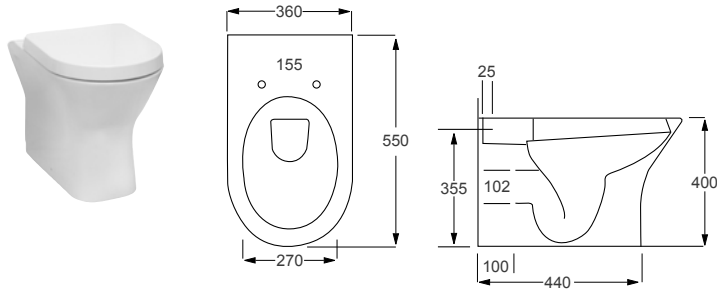

Technical Information

- Soft-close seat
- Quick-release seat
- Short projection

BACK TO WALL TOILETS

RAK
CERAMICS
RIMLESS

RESORT		RRP
Q4-12257	Back To Wall Rimless Pan	£275
Q4-12287	Slim Soft Close Seat	£120
Q4-12269	Soft Close Seat	£120