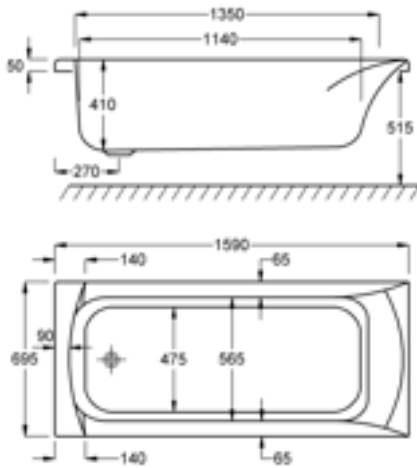

1600

carron⁵

162 LITRES

1600 x 700mm H515mm D410mm		RRP
Bathtub	Q4-02055	£502
Front Panel	Q4-02316	£154
End Panel	Q4-02285	£122

carronite™

162 LITRES

1600 x 700mm H515mm D410mm		RRP
Bathtub	Q4-02056	£827
Front Panel	Q4-02317	£223
End Panel	Q4-02271	£162

1650