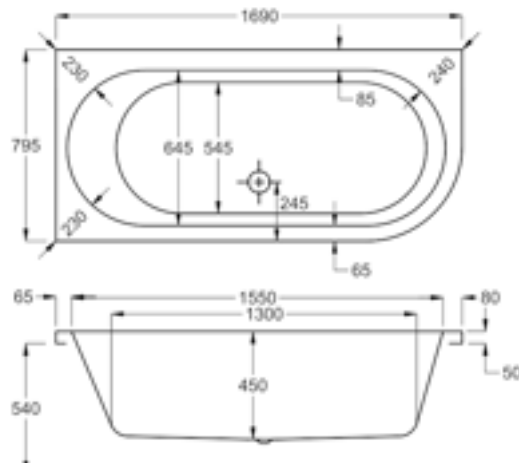

carron5

250 LITRES

1700 x 800mm RH H540mm D450mm		RRP
Bathtub	Q4-02219	£821
Curved Panel	Q4-02338	£340

carronite™

250 LITRES

1700 x 800mm RH H540mm D450mm		RRP
Bathtub	Q4-02220	£1259
Curved Panel	Q4-02339	£438