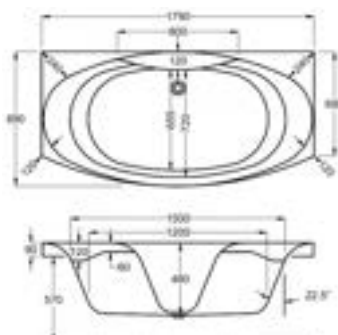

1800

carron⁵ MISTRAL - DOUBLE ENDED

330 LITRES

1800 x 700-900mm H570mm D480mm		RRP
Bathtub	Q4-02128	£1244
Front Panel	Q4-02302	£264
End Panel	Q4-02303	£137

carronite™

330 LITRES

1800 x 700-900mm H570mm D480mm		RRP
Bathtub	Q4-02129	£1835