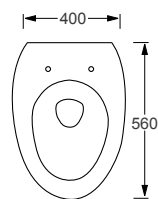

RAK
CERAMICS
RIMLESS

CLOUD MATT/GLOSS		RRP
Q4-12330	Matt Wall Hung Rimless Pan	£899
Q4-12331	Matt Soft Close Seat	£299
Q4-12329	Gloss Wall Hung Rimless Pan	£873
Q4-12328	Gloss Soft Close Seat	£296

Technical Information

- Soft-close seat
- Rimless WC
- Water inlet right or left