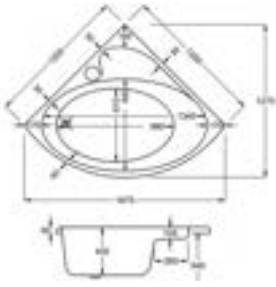

1200

carron⁵ ORIOLE CORNER BATH

190 LITRES

1200 x 1200mm H540mm D400mm		RRP
Bathtub	Q4-02242	£1027
Corner Panel	Q4-02260	£244

carronite™

190 LITRES

1200 x 1200mm H540mm D400mm		RRP
Bathtub	Q4-02243	£1252
Corner Panel	Q4-02261	£460

1500

carron⁵ CENTENNIAL CORNER BATH

407 LITRES

1500 x 1500mm H570mm D495mm		RRP
Bathtub	Q4-02230	£1423
Corner Panel	Q4-02264	£244

carronite™

407 LITRES

1500 x 1500mm H570mm D495mm		RRP
Bathtub	Q4-02231	£1999
Corner Panel	Q4-02265	£460

1700

carron⁵ OMEGA CORNER BATH

255 LITRES

1700 x 1000mm LH H540mm D445mm		RRP
Bathtub	Q4-02238	£1259
Corner Panel	Q4-02306	£244

carronite™

255 LITRES

1700 x 1000mm LH H540mm D445mm		RRP
Bathtub	Q4-02239	£1984
Corner Panel	Q4-02308	£460

1700

carron⁵ OMEGA CORNER BATH

255 LITRES

1700 x 1000mm RH H540mm D445mm		RRP
Bathtub	Q4-02240	£1259
Corner Panel	Q4-02306	£244

carronite™

255 LITRES

1700 x 1000mm RH H540mm D445mm		RRP
Bathtub	Q4-02241	£1984
Corner Panel	Q4-02308	£460