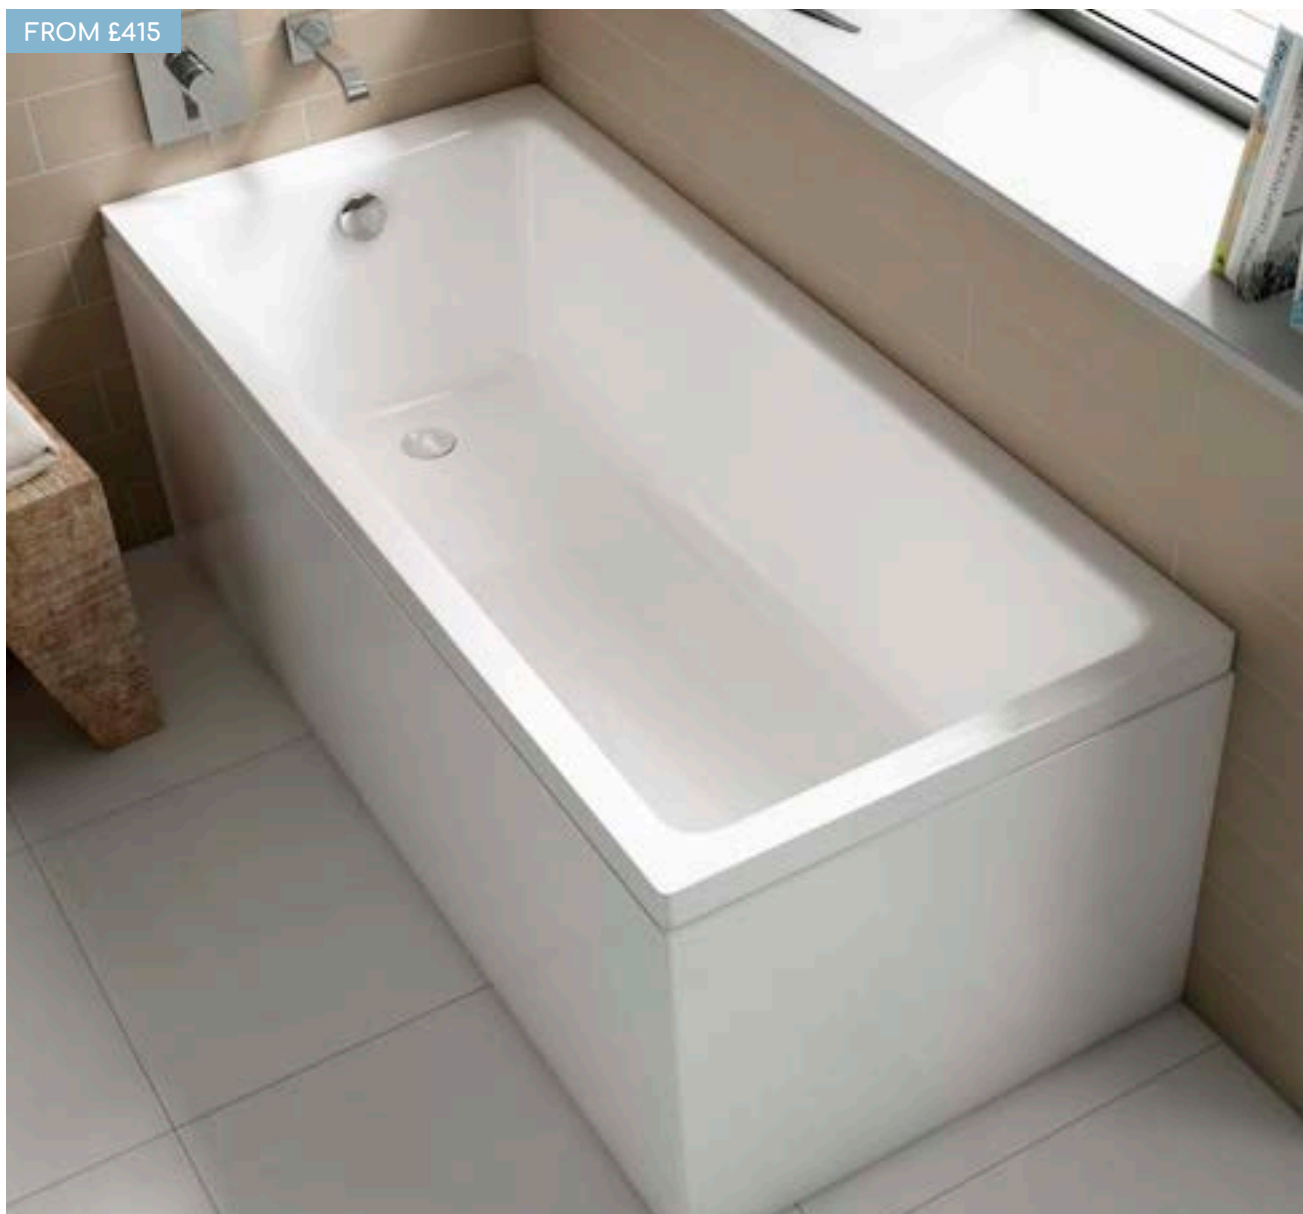

A modern classic; contemporary lines infused with simplicity. Endless size solutions from our huge central stock.

Available in Carronite and standard 5mm Quantum, single ended baths are suitable for both showering and bathing in any bathroom.