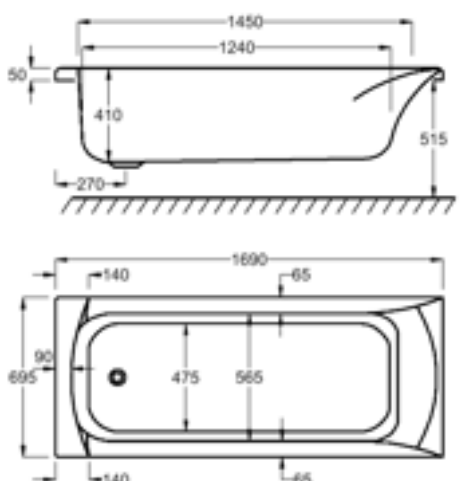

carron⁵

172 LITRES

1700 x 700mm H515mm D410mm		RRP
Bathtub	Q4-02067	£502
Front Panel	Q4-02320	£154
End Panel	Q4-02285	£122

carronite™

172 LITRES

1700 x 700mm H515mm D410mm		RRP
Bathtub	Q4-02068	£827
Front Panel	Q4-02321	£223
End Panel	Q4-02271	£162