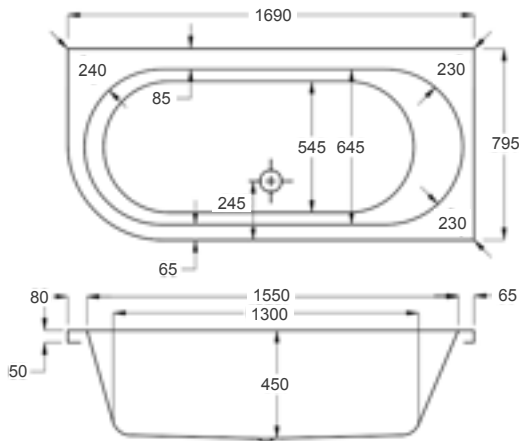

carron5

250 LITRES

1700 x 800mm LH H540mm D450mm		RRP
Bathtub	Q4-02217	£821
Curved Panel	Q4-02338	£340

carronite™

250 LITRES

1700 x 800mm LH H540mm D450mm		RRP
Bathtub	Q4-02218	£1259
Curved Panel	Q4-02339	£438

1700