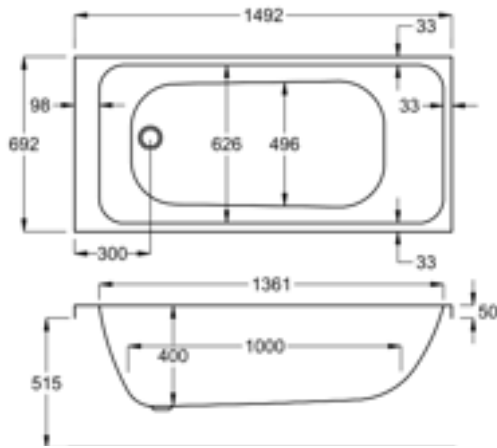

1500

carron5

190 LITRES

1500 x 700mm H515mm D400mm		RRP
Bathtub	Q4-02418	£481
Front Panel	Q4-02315	£154
End Panel	Q4-02285	£122
CARRONITE L Shape Panel	Q4-02502	£439

carronite™

190 LITRES

1500 x 700mm H515mm D400mm		RRP
Bathtub	Q4-02419	£821
Front Panel	Q4-02314	£223
End Panel	Q4-02271	£162
CARRONITE L Shape Panel	Q4-02502	£439

1600