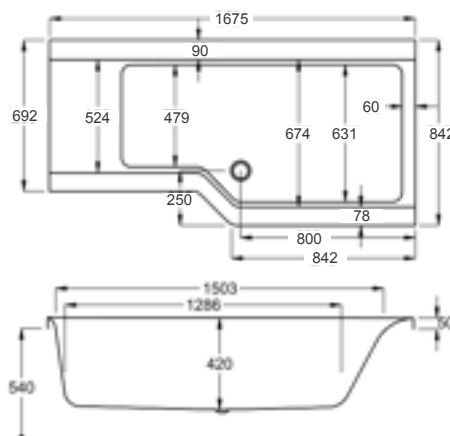

carron⁵

245 LITRES

1675 x 700-850mm RH H540mm D420mm		RRP
Bathtub	Q4-02527	£896
Front Panel	Q4-02529	£304
End Panel	Q4-02312	£144
Quantum Square Showerbath Screen	Q4-02347	£399

carronite™

245 LITRES

1675 x 700-850mm RH H540mm D420mm		RRP
Bathtub	Q4-02528	£1423
Front Panel	Q4-02530	£484
End Panel	Q4-02313	£197
Quantum Square Showerbath Screen	Q4-02347	£399