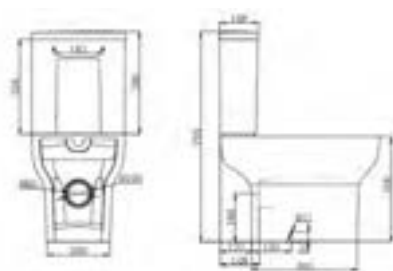

Maison Banos, Icon

We recommend:

The Zaneti Colour furniture range, see from page 66.

NEW

SPACE	RRP
Q4-06430 Rimless Close Coupled Pan	£179
Q4-06431 Top Flush Cistern	£99
Q4-06428 Soft Close Seat	£75

Technical Information