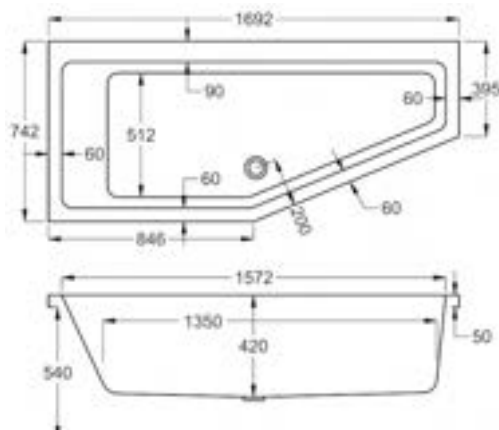

carron⁵

211 LITRES

1700 x 750mm RH H540mm D420mm		RRP
Bathtub	Q4-02180	£600
Front Panel	Q4-02328	£228
End Panel	Q4-02330	£104

carronite™

211 LITRES

1700 x 750mm RH H540mm D420mm		RRP
Bathtub	Q4-02178	£884
Front Panel	Q4-02329	£438
End Panel	Q4-02331	£145