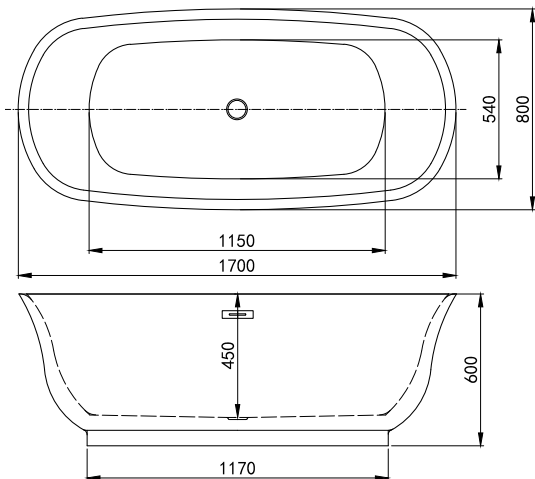

REEF

FROM £1560

1700

275 LITRES

H600mm W1700mm D800mm		RRP
Bathtub	Q4-06520	£1560
Gloss White Waste Kit	Q4-06518	£70
Matt Black Waste Kit	Q4-06517	£70
Brushed Brass Waste Kit	Q4-06524	£70

Comes with chrome waste

Key features:

- 10-year warranty
- Heat-retaining quality acrylic
- Premium strength
- Industry-leading design