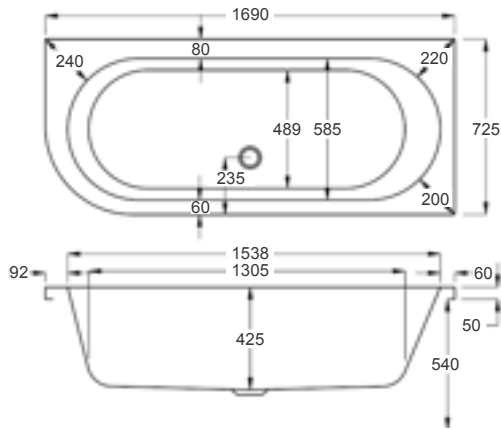

1700

carron5

205 LITRES

1700 x 725mm LH H540mm D425mm		RRP
Bathtub	Q4-02213	£680
Curved Panel	Q4-02336	£310

carronite™

205 LITRES

1700 x 725mm LH H540mm D425mm		RRP
Bathtub	Q4-02214	£1104
Curved Panel	Q4-02337	£438

1700