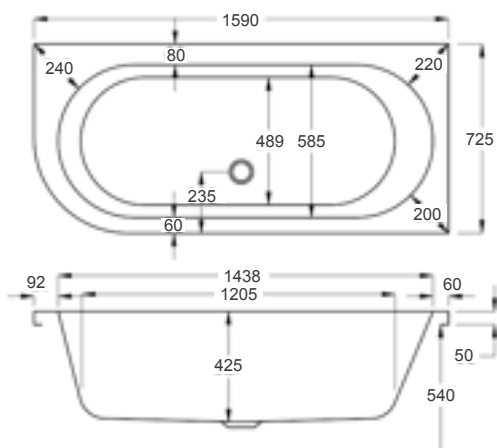

carron5

197 LITRES

1600 x 725mm LH H540mm D425mm		RRP
Bathtub	Q4-02209	£680
Curved Panel	Q4-02334	£310

carronite™

197 LITRES

1600 x 725mm LH H540mm D425mm		RRP
Bathtub	Q4-02210	£1104
Curved Panel	Q4-02335	£438

1600