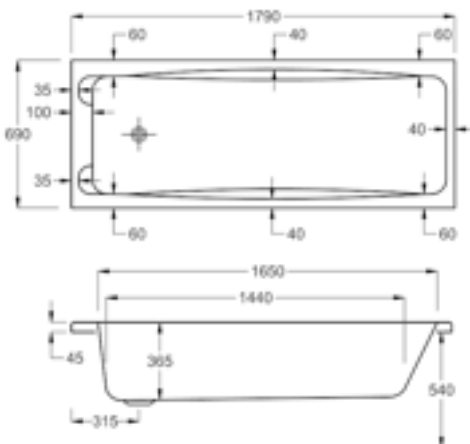

carron⁵

155 LITRES

1700 x 700mm H515mm D365mm		RRP
Bathtub	Q4-02221	£373
Front Panel	Q4-02320	£154
End Panel	Q4-02285	£122

carronite™

155 LITRES

1700 x 700mm H515mm D365mm		RRP
Bathtub	Q4-02222	£709
Front Panel	Q4-02321	£223
End Panel	Q4-02271	£162

1800