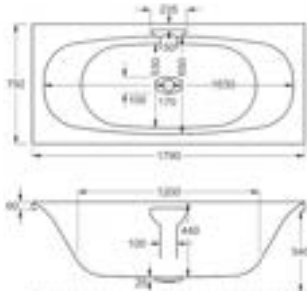

1800

carron⁵ ECHELON - DOUBLE ENDED

230 LITRES

1800 x 800mm H540mm D440mm		RRP
Bath tub	Q4-02081	£1367
Front Panel	Q4-02322	£184
End Panel	Q4-02291	£122
Manual Valve Single Lever	Q4-43054	£180

Bath comes with filler and waste

carronite™

230 LITRES

1800 x 800mm H540mm D440mm		RRP
Bath tub	Q4-02082	£1780
Front Panel	Q4-02323	£244
End Panel	Q4-02277	£162
Manual Valve Single Lever	Q4-43054	£180

Bath comes with filler and waste