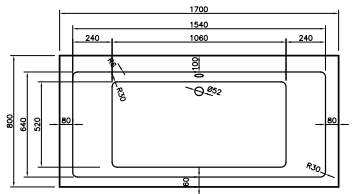

215 LITRES

1700 x 750mm H500mm D420mm	RRP
Bath tub	Q4-07068
	£349

1700