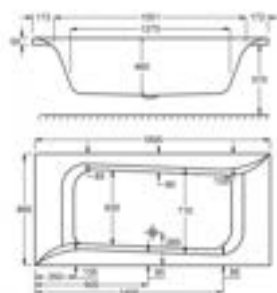

1900

carron⁵ LINEA - DOUBLE ENDED

345 LITRES

1900 x 900mm H570mm D460mm		RRP
Bath tub	Q4-02120	£1429
Front Panel	Q4-02284	£184
End Panel	Q4-02294	£136

carronite™

345 LITRES

1900 x 900mm H570mm D460mm		RRP
Bath tub	Q4-02121	£2126
Front Panel	Q4-02270	£244
End Panel	Q4-02279	£178