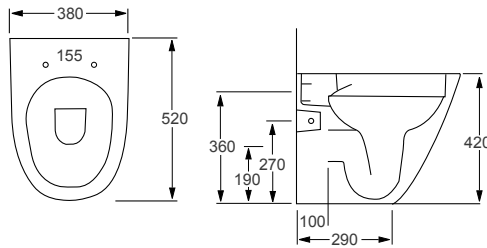

- Soft-close seat
- Quick-release seat

RAK
CERAMICS

MOON		RRP
Q4-12228	Back To Wall Pan	£363
Q4-12236	Soft Close Seat	£164
Q4-19133	6/3ltr Concealed Cistern	£99

Technical Information

- Soft-close seat
- Quick-release seat