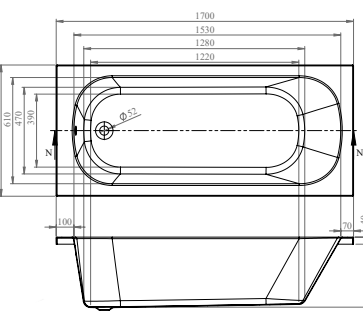

180 LITRES

1700 x 700mm H500mm D400mm	RRP
Bath tub	Q4-07074
	£285

1700