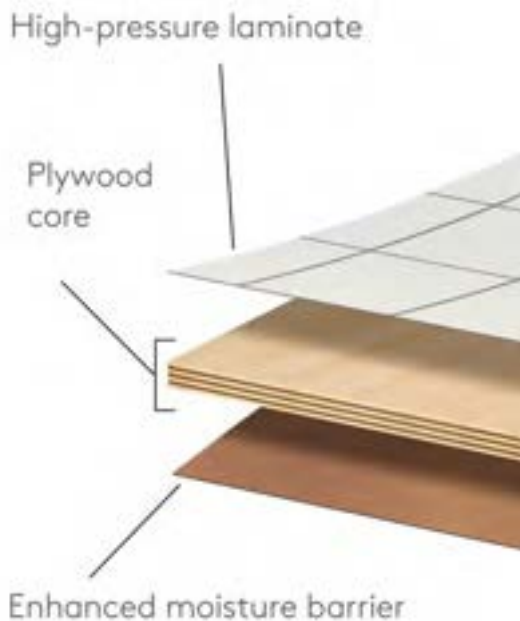

FIBO

Designed and manufactured in Norway, these waterproof wall panels make installation easy and efficient. The wall system can be installed five times faster than tiles, and panels can be attached to timber frame, tiles or plasterboard.

Fibo wall panels come with a unique Aqualock 'click-lock' system that provides a 100% waterproof surface when used in conjunction with an approved sealant, making the job quick and easy, and the joints virtually invisible.

These waterproof wall panels have now been verified to be anti-bacterial. All surfaces have been thoroughly tested at an independent laboratory in accordance with ISO 22196:2011.