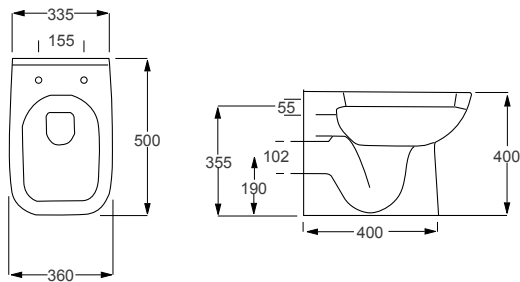

RAK
CERAMICS

ORIGIN 62		RRP
Q4-12220	Back To Wall Pan	£172
Q4-12226	Soft Close Seat	£81
Q4-12239	Deluxe Soft Close Seat	£109
Q4-19133	6/3ltr Concealed Cistern	£99

Technical Information

- Soft-close seat
- Quick-release seat
- Short projection