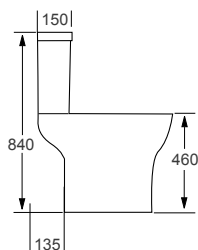

We recommend:

The Maison Banos Artist tap range, see from page 358.

CLOSE COUPLED TOILETS - EXTRA HIGH

RAK Ceramics, Resort

RIMLESS

ICON	RRP
Q4-06412 Tall Open Back WC Pan	£259
Q4-06409 Top Flush Cistern	£99
Q4-06407 Soft Close Seat	£72
Q4-06410 Slim Soft Close Seat	£82