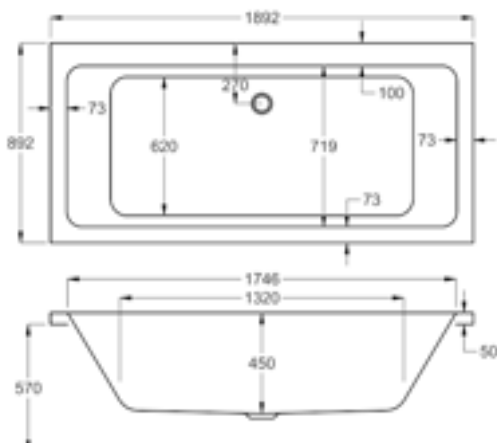

carron⁵

350 LITRES

1900 x 900mm H570mm D450mm		RRP
Bathtub	Q4-02163	£983
Front Panel	Q4-02284	£184
End Panel	Q4-02294	£136

carronite™

350 LITRES

1900 x 900mm H570mm D450mm		RRP
Bathtub	Q4-02164	£1440
Front Panel	Q4-02270	£244
End Panel	Q4-02279	£178