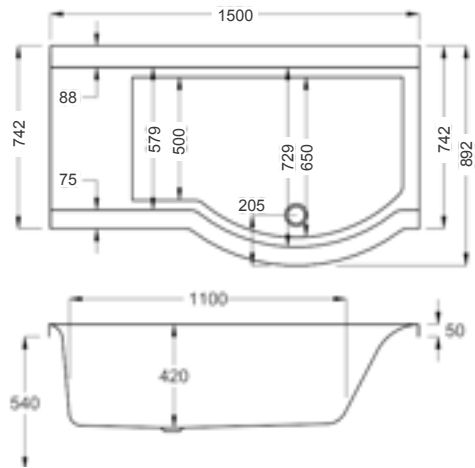

carron⁵

228 LITRES

1500 x 750-900mm RH H540mm D420mm		RRP
Bathtub	Q4-02367	£924
Front Panel	Q4-02373	£304
End Panel	Q4-02385	£144
Shower Screen	Q4-02380	£377

carronite™

228 LITRES

1500 x 750-900mm RH H540mm D420mm		RRP
Bathtub	Q4-02368	£1457
Front Panel	Q4-02374	£484
L Shape Panel	Q4-02505	£662
End Panel	Q4-02383	£196
Shower Screen	Q4-02380	£377

1700