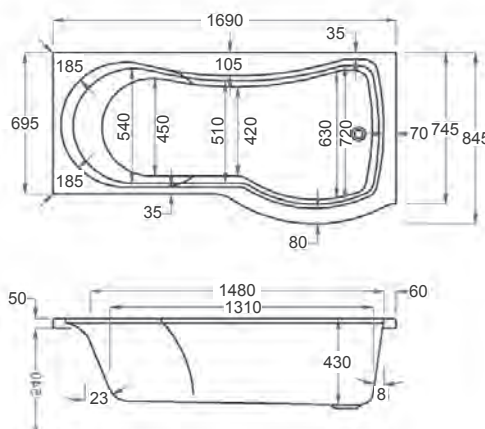

carron⁵

250 LITRES

1700 x 700-850mm RH H540mm D430mm		RRP
Bathtub	Q4-02185	£701
Front Panel	Q4-02332	£192
End Panel	Q4-02312	£144
Shower Screen	Q4-02350	£371

carronite™

250 LITRES

1700 x 700-850mm RH H540mm D430mm		RRP
Bathtub	Q4-02186	£1063
Front Panel	Q4-02333	£401
End Panel	Q4-02313	£197
Shower Screen	Q4-02350	£371