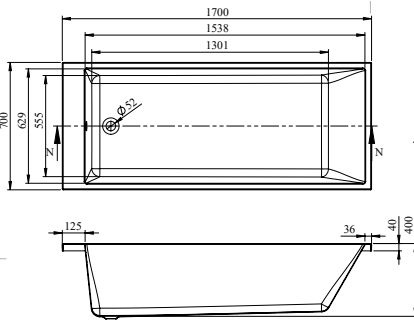

210 LITRES

1600 x 700mm H500mm D400mm	RRP
Bath tub	Q4-07077
	£429

1700