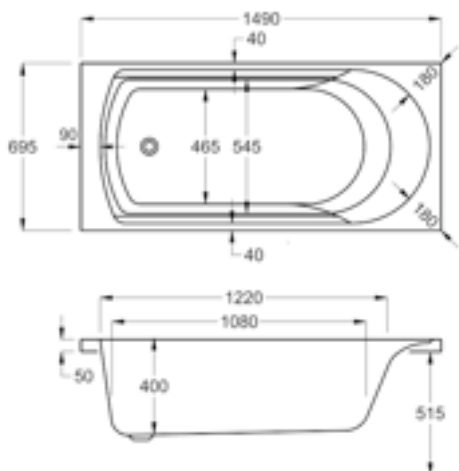

1500

carron5

150 LITRES

1500 x 700mm H515mm D400mm		RRP
Bathtub	Q4-02443	£389
Front Panel	Q4-02315	£154
End Panel	Q4-02285	£122

carronite™

150 LITRES

1500 x 700mm H515mm D400mm		RRP
Bathtub	Q4-02444	£690
Front Panel	Q4-02314	£223
End Panel	Q4-02271	£162

1700