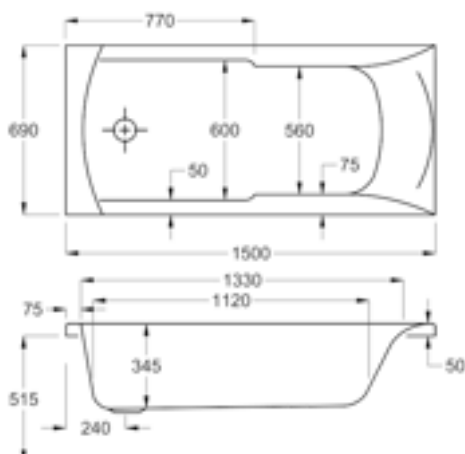

carron ECO MATRIX - SINGLE ENDED

Matrix is perfect for relaxing with its sloping back rest and curved design, which also makes this bath a beautiful addition to your space.

All Carron baths are made in Britain, easy to install, and simple to clean.

Key features:

- Made in the UK
- Premium strength
- Textured base
- Grips available

1500

carron⁵

131 LITRES

1500 x 700mm H515mm D345mm		RRP
Bathtub	Q4-02122	£415
Front Panel	Q4-02315	£154
End Panel	Q4-02285	£122
CARRONITE L Shape Panel	Q4-02502	£439

carronite™

131 LITRES

1500 x 700mm H515mm D345mm		RRP
Bathtub	Q4-02123	£722
Front Panel	Q4-02314	£223
End Panel	Q4-02271	£162
CARRONITE L Shape Panel	Q4-02502	£439

1600