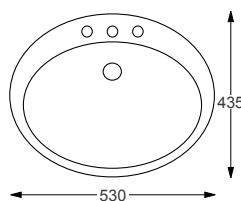

RAK
CERAMICS

JESSICA		RRP
Q4-12294	Inset Basin 1TH	£111
Q4-12295	Inset Basin 2TH	£111
Q4-23201	Professional Basin Waste	£36

Technical Information

- 530 x 435
- One and two tap hole
- Over counter/inset basin
- Professional basin waste, suitable for basins with and without an overflow – also able to adapt it to be freeflow