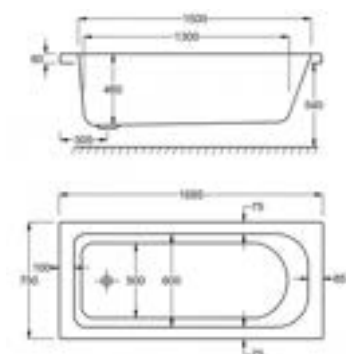

1700

carron⁵

210 LITRES

1700 x 750mm H540mm D460mm		RRP
Bathtub	Q4-02045	£707
Front Panel	Q4-02318	£173
End Panel	Q4-02289	£122

carronite™

210 LITRES

1700 x 750mm H540mm D460mm		RRP
Bathtub	Q4-02046	£950
Front Panel	Q4-02319	£234
End Panel	Q4-02275	£162