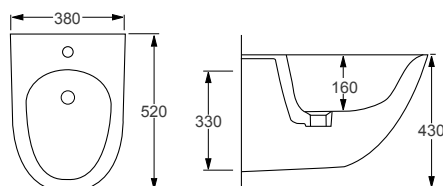

Technical Information

- One tap hole
- Integrated overflow
- Wall mounted

RAK
CERAMICS

DES
Q4-12344 Wall Hung Bidet

RRP
£341

Technical Information

- One tap hole
- Integrated overflow
- Wall mounted

RAK
CERAMICS