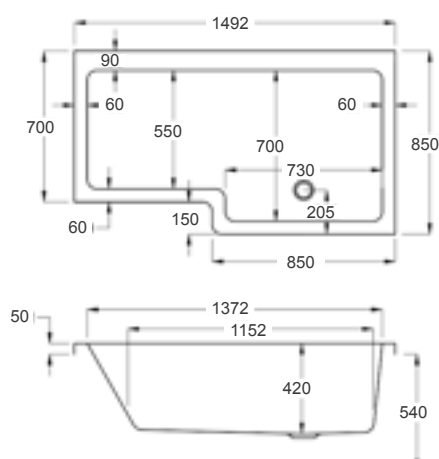

carron⁵

229 LITRES

1500 x 700-850mm RH H540mm D420mm		RRP
Bathtub	Q4-02175	£642
Front Panel	Q4-02324	£230
End Panel	Q4-02312	£144
Quantum Square Showerbath Screen	Q4-02347	£399

carronite™

229 LITRES

1500 x 700-850mm RH H540mm D420mm		RRP
Bathtub	Q4-02176	£923
Front Panel	Q4-02325	£499
End Panel	Q4-02313	£197
Quantum Square Showerbath Screen	Q4-02347	£399