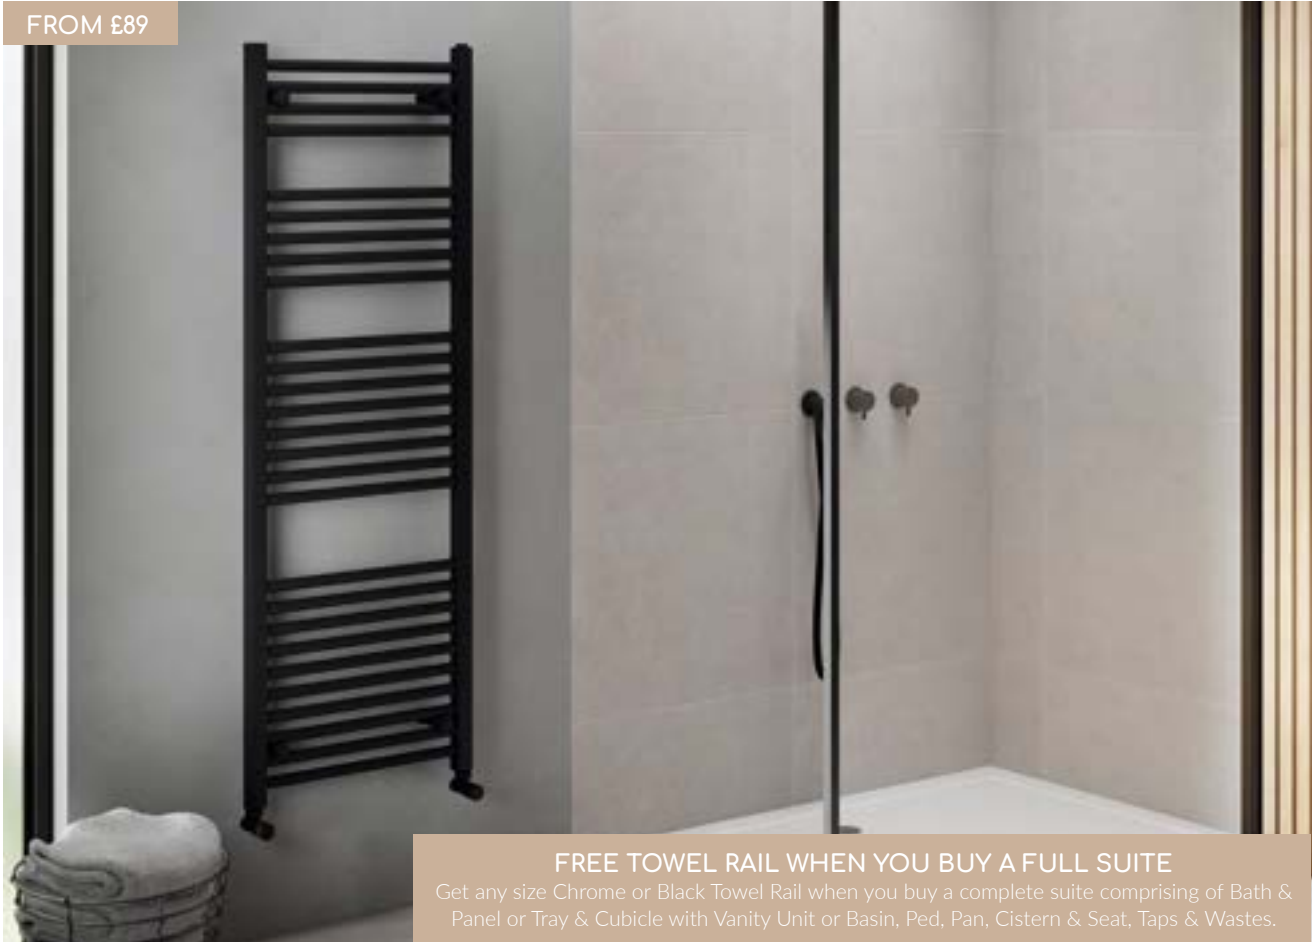

FROM £89

FREE TOWEL RAIL WHEN YOU BUY A FULL SUITE
Get any size Chrome or Black Towel Rail when you buy a complete suite comprising of Bath & Panel or Tray & Cubicle with Vanity Unit or Basin, Ped, Pan, Cistern & Seat, Taps & Wastes.