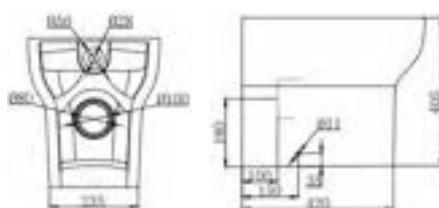

RIMLESS

SPACE		RRP
Q4-06427	Rimless Back To Wall Pan	£179
Q4-06428	Soft Close Seat	£75
Q4-19133	6/3ltr Concealed Cistern	£99

Technical Information

- Rimless design