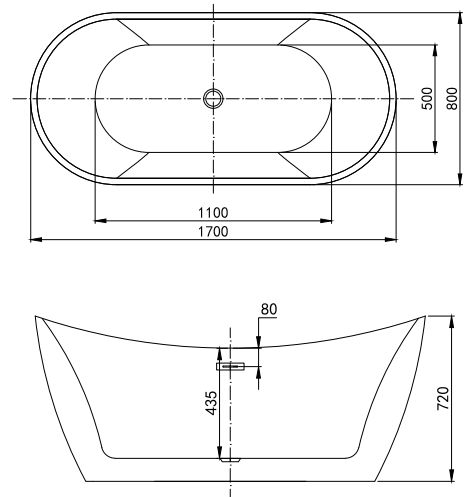

1700

240 LITRES

H704mm W1700mm D800mm		RRP
Bathtub	● Q4-06521	£1499
Gloss White Waste Kit	Q4-06518	£70
Matt Black Waste Kit	Q4-06517	£70
Brushed Brass Waste Kit	Q4-06524	£70

Comes with chrome waste