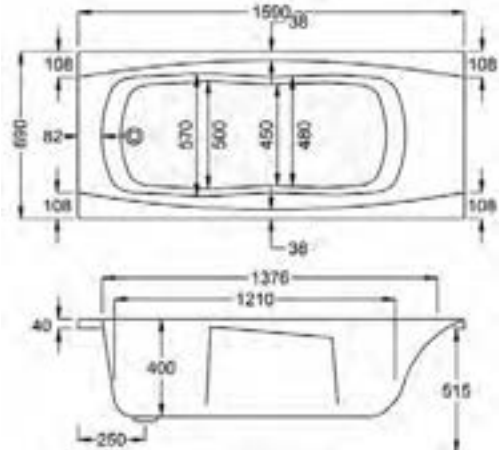

1600

carron5

162 LITRES

1600 x 700mm H515mm D400mm		RRP
Bathtub	Q4-02110	£408
Front Panel	Q4-02316	£154
End Panel	Q4-02285	£122

carronite™

162 LITRES

1600 x 700mm H515mm D400mm		RRP
Bathtub	Q4-02111	£698
Front Panel	Q4-02317	£223
End Panel	Q4-02271	£162

1675