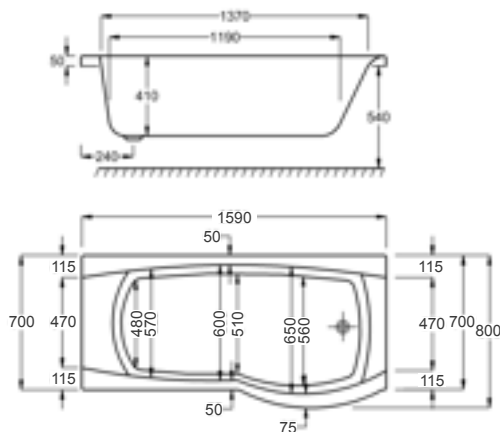

carron5

210 LITRES

1600 x 700-800mm RH H540mm D410mm		RRP
Bathtub	Q4-02073	£839
Front Panel	Q4-02295	£221
End Panel	Q4-02312	£144
Shower Screen	Q4-02343	£371

carronite™

210 LITRES

1600 x 700-800mm RH H540mm D410mm		RRP
Bathtub	Q4-02074	£1322
Front Panel	Q4-02296	£449
End Panel	Q4-02313	£197
Shower Screen	Q4-02343	£371

1700