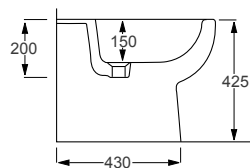

RAK
CERAMICS

KALA

Q4-12158 Back To Wall Bidet

RRP

£242

Technical Information

- One tap hole
- Integrated overflow
- Floor mounted