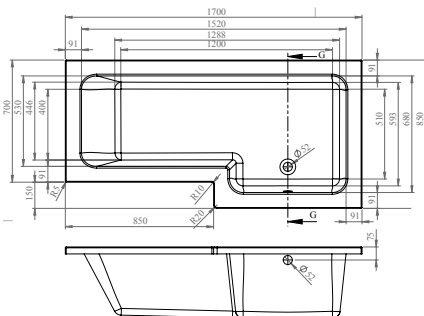

180 LITRES

1700 x 700/850mm LH H500mm D410mm		RRP
Bathtub	Q4-07083	£385
Front Panel	Q4-07085	£129
End Panel	Q4-07086	£82

1700