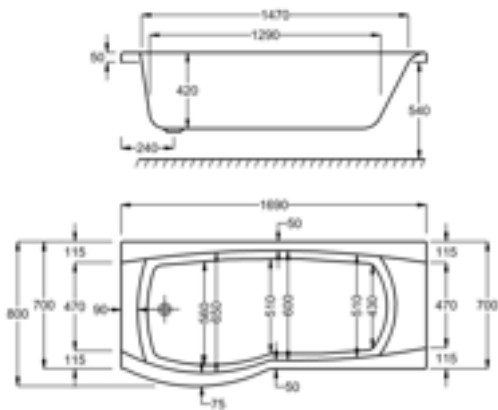

carron5

230 LITRES

1700 x 700-800mm LH H540mm D420mm		RRP
Bathtub	Q4-02075	£839
Front Panel	Q4-02297	£221
End Panel	Q4-02312	£144
Shower Screen	Q4-02343	£371

carronite™

230 LITRES

1700 x 700-800mm LH H540mm D420mm		RRP
Bathtub	Q4-02076	£1322
Front Panel	Q4-02298	£461
End Panel	Q4-02313	£197
Shower Screen	Q4-02343	£371

1700