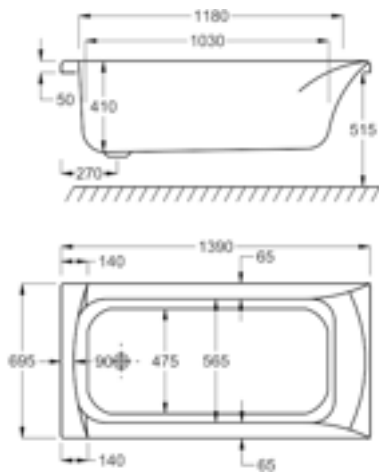

1400

carron⁵

142 LITRES

1400 x 700mm H515mm D410mm		RRP
Bathtub	Q4-02047	£502
Front Panel	Q4-02280	£154
End Panel	Q4-02285	£122

carronite™

142 LITRES

1400 x 700mm H515mm D410mm		RRP
Bathtub	Q4-02048	£827
Front Panel	Q4-02266	£223
End Panel	Q4-02271	£162