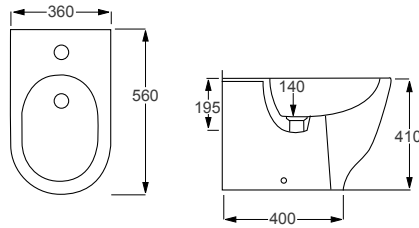

RAK
CERAMICS

MOON
Q4-12230 Back To Wall Bidet

RRP
£369

Technical Information

- One tap hole
- Integrated overflow
- Floor mounted