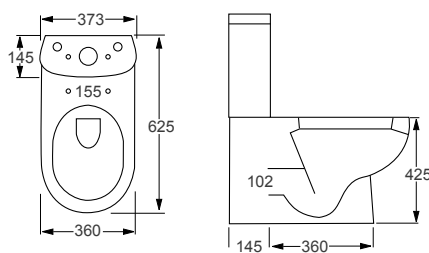

RIMLESS

KALA	RRP
Q4-12161 Flush Fit WC Pan	£206
Q4-12159 Top Flush 3/6ltr Cistern	£120
Q4-12170 Soft Close Seat	£109

Technical Information

- Soft-close seat
- Short projection