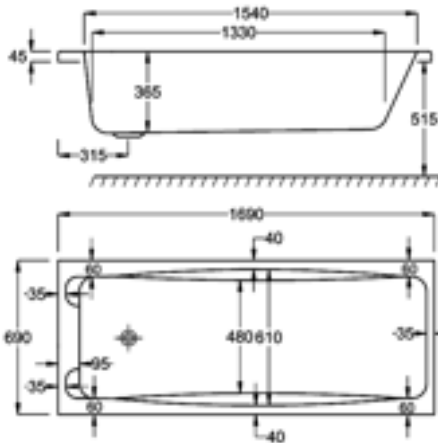

carron SWALLOW TWIN GRIP - SINGLE ENDED

Featuring gentle curves, twin grip handles and an anti-slip base, the Swallow bath will stand the test of time.

Choose from 5mm acrylic or Carronite, which keeps your bath water warmer for longer.

Key features:

- Made in the UK
- Available in Carron 8
- Premium strength
- Textured base
- Twin grip

1700