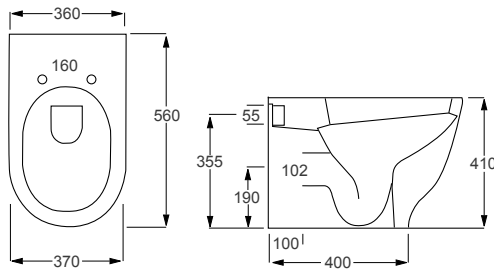

RAK
CERAMICS

MOON		RRP
Q4-12228	Back To Wall Pan	£363
Q4-12236	Soft Close Seat	£164
Q4-19133	6/3ltr Concealed Cistern	£99

Technical Information

- Soft-close seat
- Quick-release seat