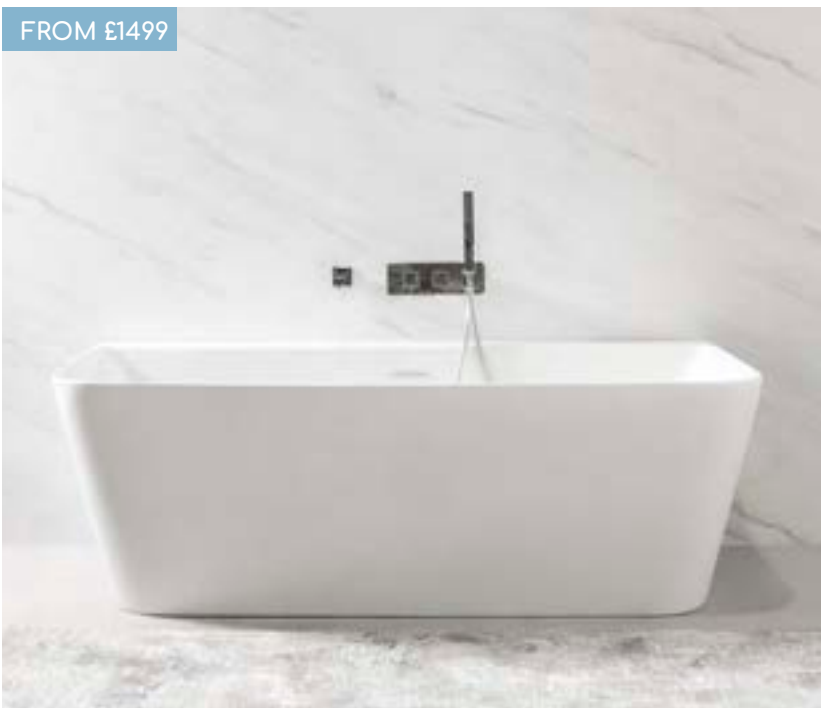

SPALLE

FROM £1499