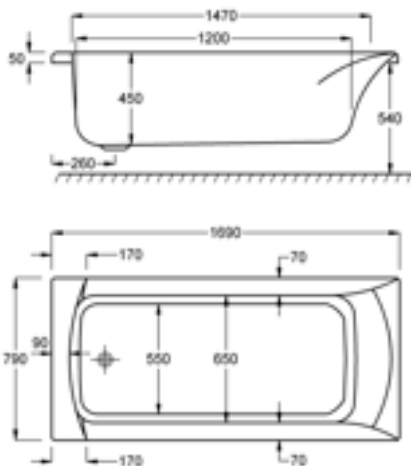

carron5

220 LITRES

1700 x 800mm H540mm D450mm		RRP
Bathtub	Q4-02193	£745
Front Panel	Q4-02318	£173
End Panel	Q4-02291	£122

carronite™

220 LITRES

1700 x 800mm H540mm D450mm		RRP
Bathtub	Q4-02194	£1193
Front Panel	Q4-02319	£234
End Panel	Q4-02277	£162

1800