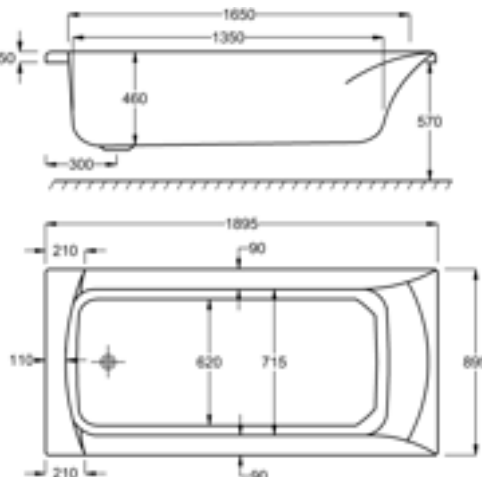

carron5

350 LITRES

1900 x 900mm H570mm D460mm		RRP
Bathtub	Q4-02201	£1303
Front Panel	Q4-02284	£184
End Panel	Q4-02294	£136

carronite™

350 LITRES

1900 x 900mm H570mm D460mm		RRP
Bathtub	Q4-02202	£1912
Front Panel	Q4-02270	£244
End Panel	Q4-02279	£178