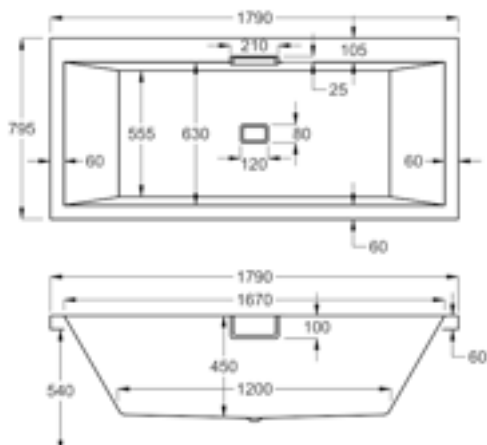

The flagship product. Design innovation and technology make Celsius our aspirational bathtub range.

Using the latest filling technology to dispense water, Celsius sits at the top of design and modernity.

1800