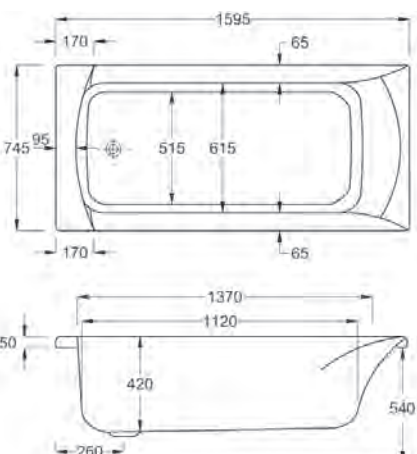

1600

carron⁵

175 LITRES

1600 x 750mm H540mm D420mm		RRP
Bathtub	Q4-02442	£668
Front Panel	Q4-02281	£173
End Panel	Q4-02289	£122

carronite™

175 LITRES

1600 x 750mm H540mm D420mm		RRP
Bathtub	Q4-02454	£978
Front Panel	Q4-02267	£234
End Panel	Q4-02275	£162