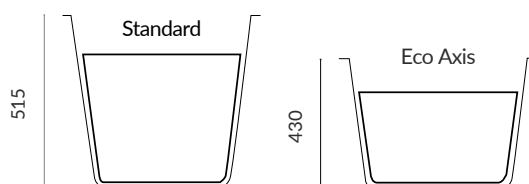

Eco Water Capacity

Key features:

- Made in the UK
- Superb heat retention
- Premium strength
- Industry-leading design
- L Panel option available