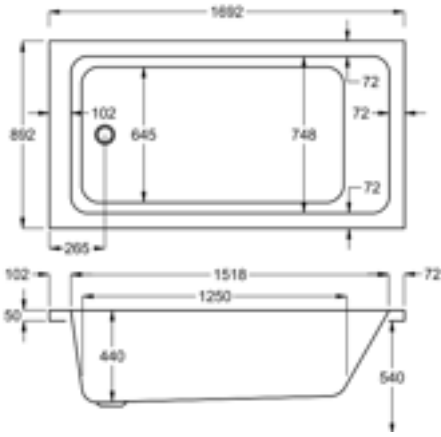

1700

carron5

318 LITRES

1700 x 900mm H540mm D440mm		RRP
Bathtub	Q4-02181	£772
Front Panel	Q4-02318	£173
End Panel	Q4-02293	£136

carronite™

318 LITRES

1700 x 900mm H540mm D440mm		RRP
Bathtub	Q4-02182	£1092
Front Panel	Q4-02319	£234
End Panel	Q4-02278	£178

1800