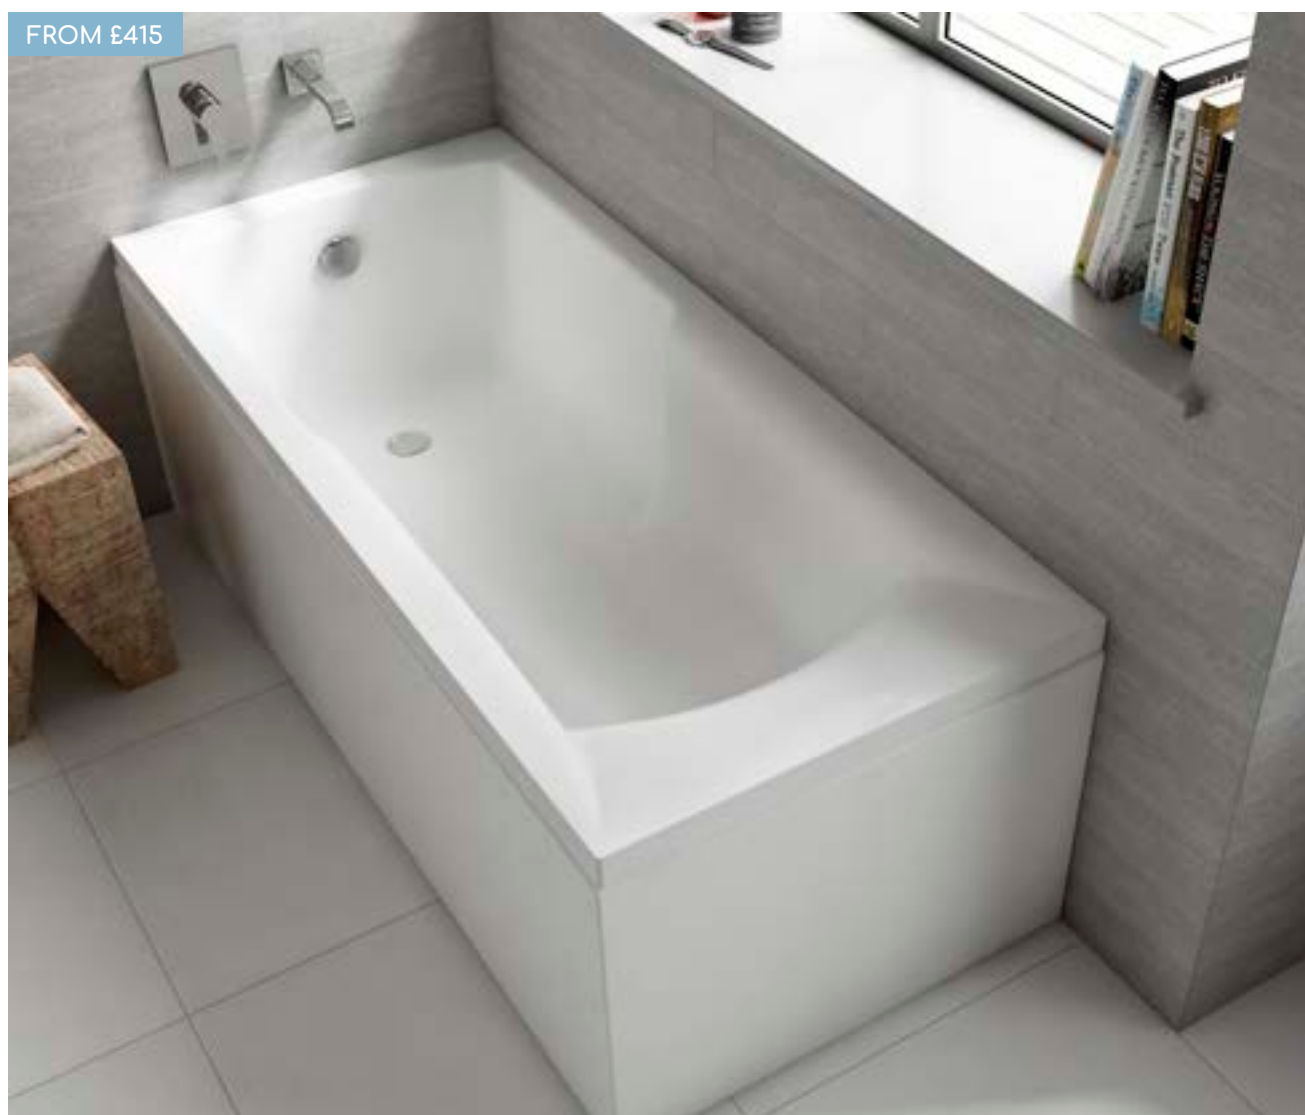

carron ECO AXIS - SINGLE ENDED

FROM £415

Its lower height and reduced water capacity make Eco Axis a perfect solution for both easy access and water savings.

A sleek design and water-saving qualities are on many bath wishlists. Eco Axis provides you with both in equal measure. Use the L shape panel to add a smooth look.

OPTIONAL GRIPS	RRP
Chrome Grips (Pair factory fitted before delivery)	Q4-02356 £55