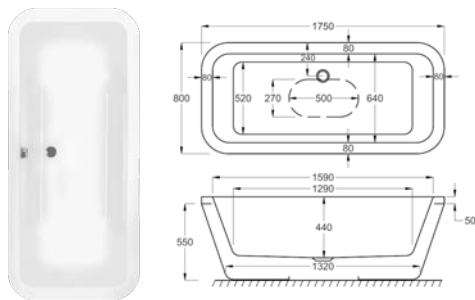

Comes with waste

1750

carronite™ HALCYON SQUARE FREESTANDING 286 LITRES

1750 x 800mm H560mm D450mm		RRP
Bathtub	Q4-02105	£2131

Comes with waste

carron CELSIUS

1900

carronite™ CELSIUS FREESTANDING 330 LITRES