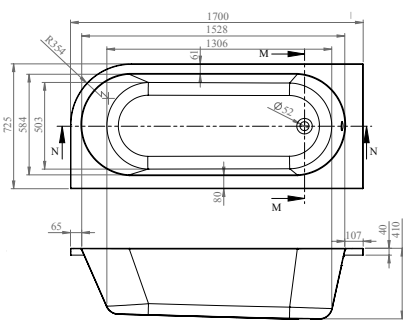

FROM £449

BATHS

Structure features a statement curved corner, adding style and increasing the floor space in your bathroom.

Pair with black taps and accessories for a striking contrast.

1700

195 LITRES

1700 x 725mm LH H500mm D410mm		RRP
Bathub	Q4-07087	£449
Front Panel	Q4-07089	£235

1700

195 LITRES

1700 x 725mm RH H500mm D410mm		RRP
Bathub	Q4-07088	£449
Front Panel	Q4-07089	£235