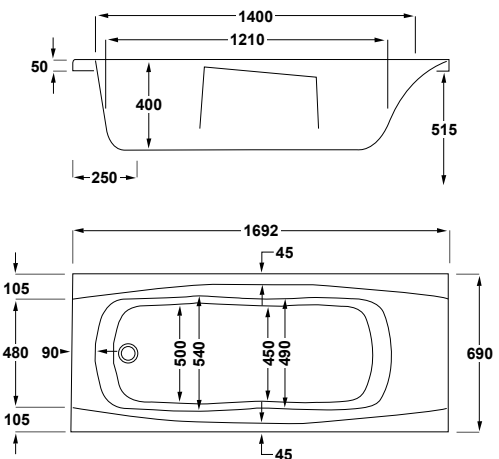

carron5

180 LITRES

1700 x 700mm H515mm D400mm		RRP
Bathtub	Q4-02114	£408
Front Panel	Q4-02320	£154
End Panel	Q4-02285	£122

carronite™

180 LITRES

1700 x 700mm H515mm D400mm		RRP
Bathtub	Q4-02115	£698
Front Panel	Q4-02321	£223
End Panel	Q4-02271	£162

1800