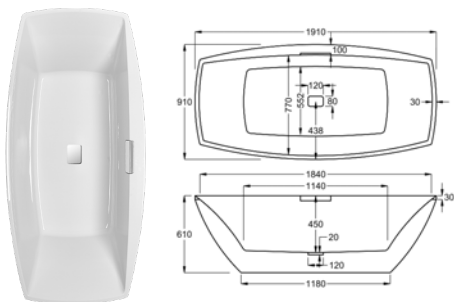

Comes with waste

1750

carronite™ HALCYON SQUARE FREESTANDING 286 LITRES

1750 x 800mm H560mm D450mm		RRP
Bathtub	Q4-02105	£2131

Comes with waste

carron CELSIUS

1900

carronite™ CELSIUS FREESTANDING 330 LITRES