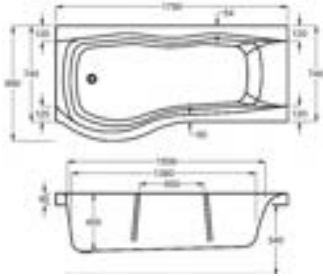

carron SIGMA & URBAN SWING SHOWER BATH

1800

carron⁵ SIGMA SHOWER BATH

265 LITRES

1800 x 750-900mm LH H540mm D450mm		RRP
Bathtub	Q4-02471	£1355
Front Panel	Q4-02514	£250
End Panel	Q4-02385	£144
Shower Screen	Q4-02350	£371

carronite™

265 LITRES

1800 x 750-900mm LH H540mm D450mm		RRP
Bathtub	Q4-02473	£1945
Front Panel	Q4-02515	£449
End Panel	Q4-02383	£196
Shower Screen	Q4-02350	£371

1800