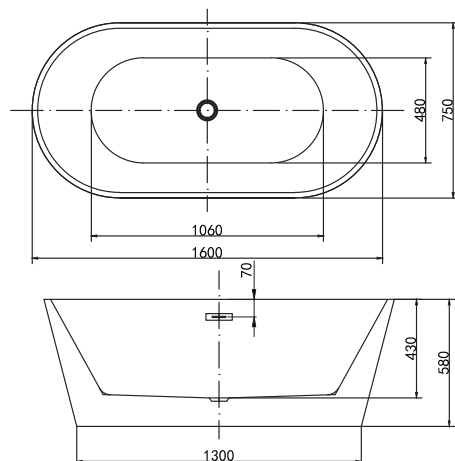

QUATTRO

FROM £1320

BATHS

1500

1600

Key features:

- 10-year warranty
- Heat-retaining quality acrylic
- Premium strength
- Industry-leading design

225 LITRES

H580mm W1500mm D750mm		RRP
Bathtub	Q4-06513	£1320
Gloss White Waste Kit	Q4-06518	£70
Matt Black Waste Kit	Q4-06517	£70
Brushed Brass Waste Kit	Q4-06524	£70

Comes with chrome waste

235 LITRES

H580mm W1600mm D750mm		RRP
Bathtub	Q4-06502	£1350
Gloss White Waste Kit	Q4-06518	£70
Matt Black Waste Kit	Q4-06517	£70
Brushed Brass Waste Kit	Q4-06524	£70

Comes with chrome waste