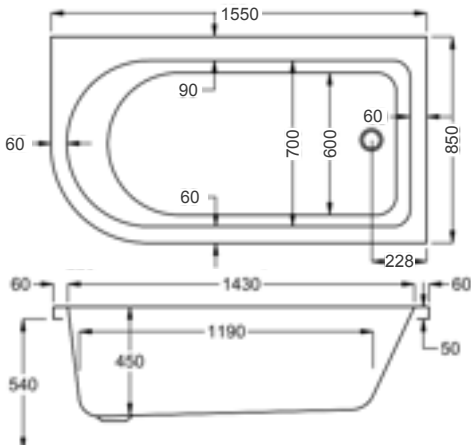

carron⁵

262 LITRES

1550 x 850mm LH H540mm D450mm		RRP
Bathtub	Q4-02398	£888
Curved Panel	Q4-02404	£325
Shower Screen	Q4-04001	£188

carronite™

262 LITRES

1550 x 850mm LH H540mm D450mm		RRP
Bathtub	Q4-02399	£1397
Curved Panel	Q4-02405	£463
Shower Screen	Q4-04001	£188

1550