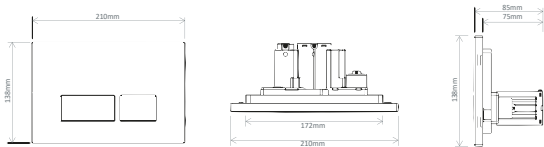

SQUARE FLUSH PLATE		RRP
Q4-16263	Chrome	£82
Q4-16265	Brushed Brass	£160
Q4-16264	Matt Black	£78

Technical Information

- Trend panels are suitable for all Maison Banos WC frames and 820, 1000 and 1170 cisterns