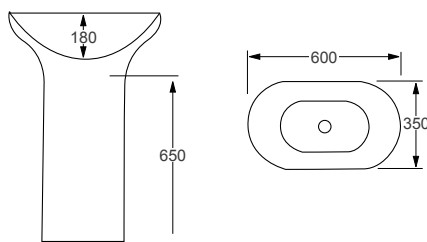

RAK
CERAMICS

DES	RRP
Q4-12347 Freestanding Basin	£923

Technical Information

- 600 x 350
- No tap hole