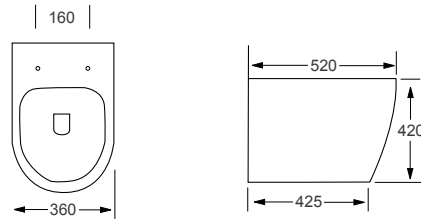

SIGNATURE		RRP
Q4-06414	Back To Wall Pan	£269
Q4-06415	Soft Close Seat	£78

Technical Information

- Soft-close seat