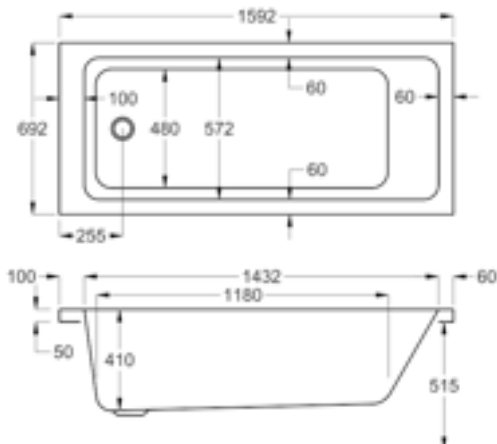

carron5

213 LITRES

1600 x 700mm H515mm D410mm		RRP
Bathtub	Q4-02143	£415
Front Panel	Q4-02316	£154
End Panel	Q4-02285	£122

carronite™

213 LITRES

1600 x 700mm H515mm D410mm		RRP
Bathtub	Q4-02144	£725
Front Panel	Q4-02317	£223
End Panel	Q4-02271	£162

1600