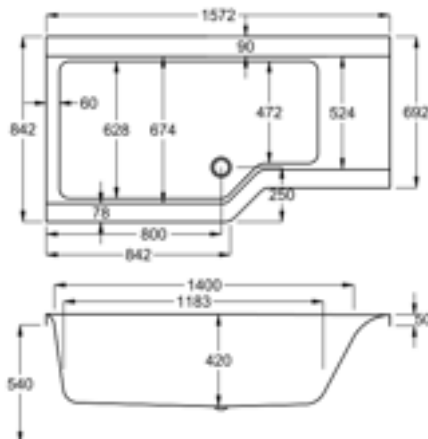

carron URBAN EDGE SHOWER BATH

1575

carron⁵

225 LITRES

1575 x 700-850mm LH H540mm D420mm		RRP
Bathtub	Q4-02427	£896
Front Panel	Q4-02437	£304
End Panel	Q4-02312	£144
Quantum Square Showerbath Screen	Q4-02347	£399

carronite™

225 LITRES

1575 x 700-850mm LH H540mm D420mm		RRP
Bathtub	Q4-02428	£1423
Front Panel	Q4-02438	£484
End Panel	Q4-02313	£197
Quantum Square Showerbath Screen	Q4-02347	£399

1575