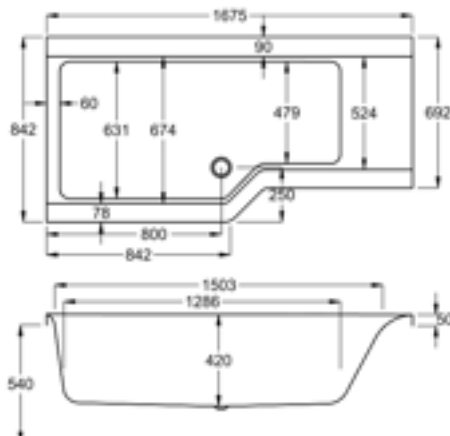

1675

carron⁵

245 LITRES

1675 x 700-850mm LH H540mm D420mm		RRP
Bathtub	Q4-02525	£896
Front Panel	Q4-02529	£304
End Panel	Q4-02312	£144
Quantum Square Showerbath Screen	Q4-02347	£399

carronite[™]

245 LITRES