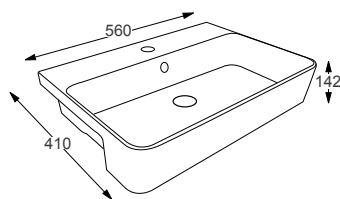

SEMI-RECESSED BASINS

ICON		RRP
Q4-06413	Semi-Recessed Basin	£152
Q4-23201	Professional Basin Waste	£36

Technical Information

- 560 x 410 x 142
- Minimum furniture depth: 300mm
- Professional basin waste, suitable for basins with and without an overflow – also able to adapt it to be freeflow