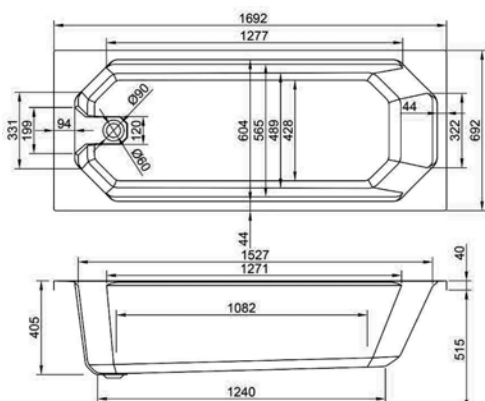

carron⁵

209 LITRES

1700 x 700mm H515mm D405mm		RRP
Bathtub	Q4-02559	£481
Front Panel	Q4-02320	£154
End Panel	Q4-02285	£122

carronite™

209 LITRES

1700 x 700mm H515mm D405mm		RRP
Bathtub	Q4-02560	£821
Front Panel	Q4-02321	£223
End Panel	Q4-02271	£162