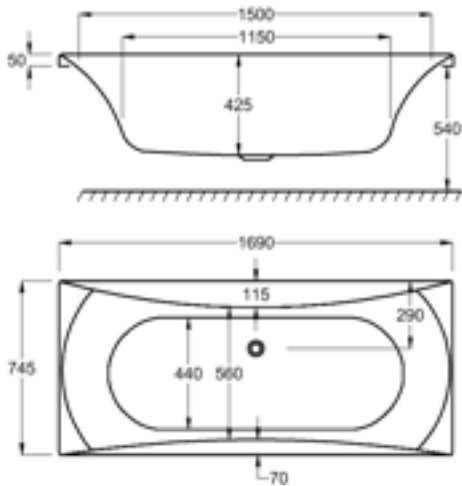

carronite™

160 LITRES

1700 x 700mm H515mm D400mm		RRP
Bathtub	Q4-02006	£763
Front Panel	Q4-02321	£223
End Panel	Q4-02271	£162

1700

carron5

175 LITRES

1700 x 750mm H540mm D425mm		RRP
Bathtub	Q4-02007	£605
Front Panel	Q4-02318	£173
End Panel	Q4-02289	£122