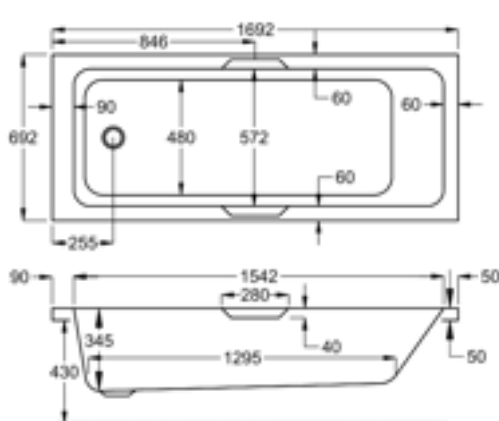

carron⁵

174 LITRES

1700 x 700mm H430mm D345mm		RRP
Bathtub	Q4-02402	£484
Front Panel	Q4-02256	£154
End Panel	Q4-02258	£122
CARRONITE L Shape Panel	Q4-02501	£439

carronite™

174 LITRES

1700 x 700mm H430mm D345mm		RRP
Bathtub	Q4-02403	£775
Front Panel	Q4-02257	£223
End Panel	Q4-02259	£162
CARRONITE L Shape Panel	Q4-02501	£439