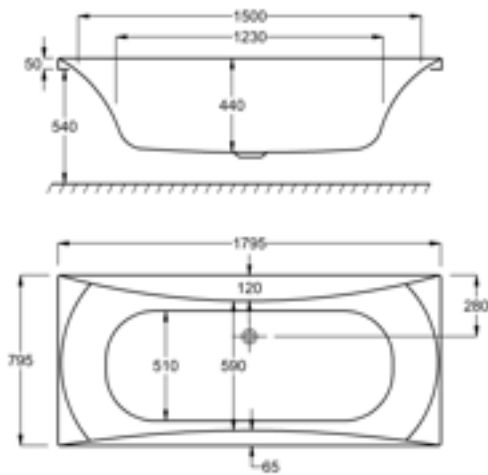

carron5

220 LITRES

1800 x 800mm H540mm D440mm		RRP
Bathtub	Q4-02009	£806
Front Panel	Q4-02322	£184
End Panel	Q4-02291	£122

carronite™

220 LITRES

1800 x 800mm H540mm D440mm		RRP
Bathtub	Q4-02010	£1187
Front Panel	Q4-02323	£244
End Panel	Q4-02277	£162