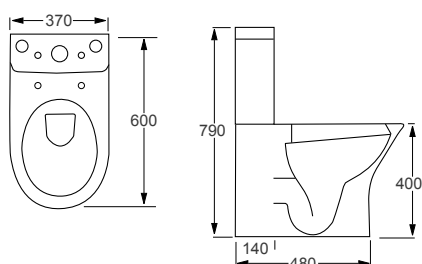

RIMLESS

MORNING	RRP
Q4-12275 Flush Fit WC Pan	£177
Q4-12274 Top Flush Cistern	£120
Q4-12278 Soft Close Seat	£109

Technical Information

- Soft-close seat
- Quick-release seat
- Rimless WC
- Water inlet right or left
- 6/3 litre cistern