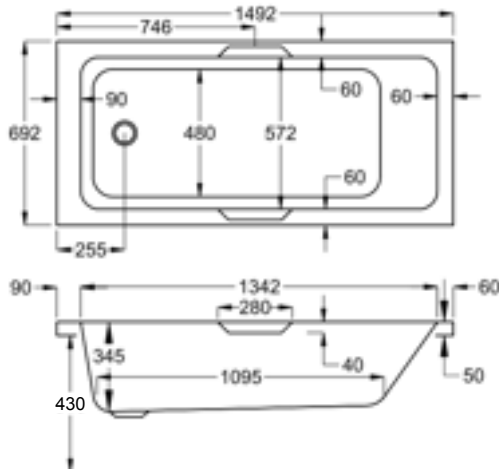

carron5 ©carronite™

All **carron5** baths are covered by a 20-year warranty

All ©carronite™ baths are covered by a 30-year warranty

For further details **see page 248.**

1500

carron

152 LITRES

1500 x 700mm H430mm D345mm		RRP
Bathtub	Q4-02447	£484
Front Panel	Q4-02252	£154
End Panel	Q4-02258	£122
CARRONITE L Shape Panel	Q4-02499	£439