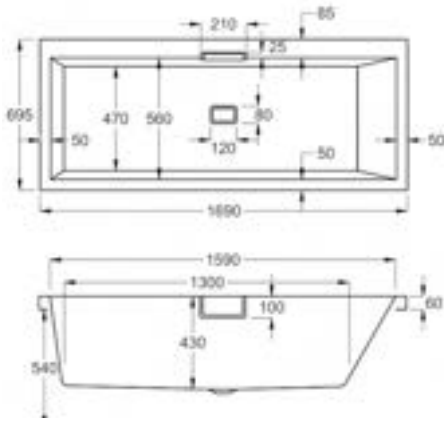

1700

carronite™

265 LITRES

1700 x 700mm LH H540mm D430mm		RRP
Bathtub	Q4-02406	£1121
Front Panel	Q4-02319	£234
End Panel	Q4-02272	£162
L Shape Panel	Q4-02569	£439

1700

carronite™

265 LITRES

1700 x 700mm RH H540mm D430mm		RRP
Bathtub	Q4-02407	£1121
Front Panel	Q4-02319	£234
End Panel	Q4-02272	£162
L Shape Panel	Q4-02569	£439

1700

carronite™

275 LITRES

1700 x 750mm LH H540mm D450mm		RRP
Bathtub	Q4-02408	£1324
Front Panel	Q4-02319	£234
End Panel	Q4-02275	£162
L Shape Panel	Q4-02300	£439

1700

carronite™

275 LITRES

1700 x 750mm RH H540mm D450mm		RRP
Bathtub	Q4-02409	£1324
Front Panel	Q4-02319	£234
End Panel	Q4-02275	£162
L Shape Panel	Q4-02300	£439