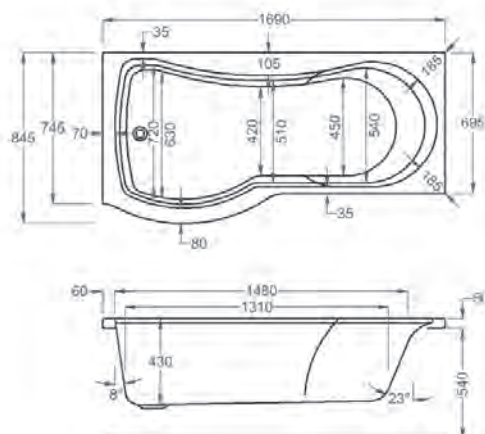

carron ARC CURVED SHOWER BATH

Featuring contoured lines and a wide curved end, the Arc is both luxurious and comfortable.

You'll have plenty of space for showering in this asymmetrical bath.

1700

carron⁵

250 LITRES