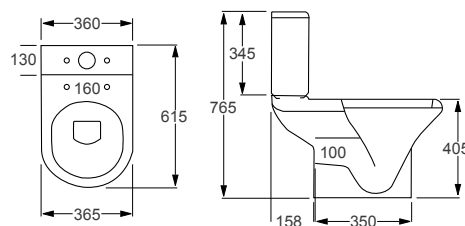

RAK
CERAMICS

COMPACT		RRP
Q4-12202	Std. WC Pan	£177
Q4-12203	Top Flush Cistern	£151
Q4-12153	Soft Close Seat	£120

Technical Information

- Soft-close seat
- Quick-release seat
- Short projection
- Water inlet right or left