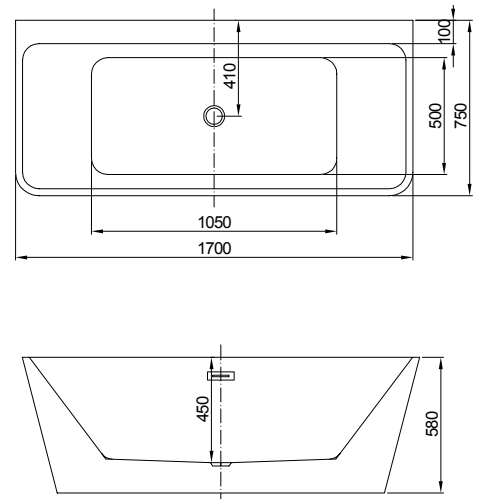

SPALLE

FROM £1499

1700

245 LITRES

H580mm W1700mm D750mm		RRP
Bathtub	● Q4-06504	£1470
Gloss White Waste Kit	Q4-06518	£70
Matt Black Waste Kit	Q4-06517	£70
Brushed Brass Waste Kit	Q4-06524	£70

Comes with chrome waste