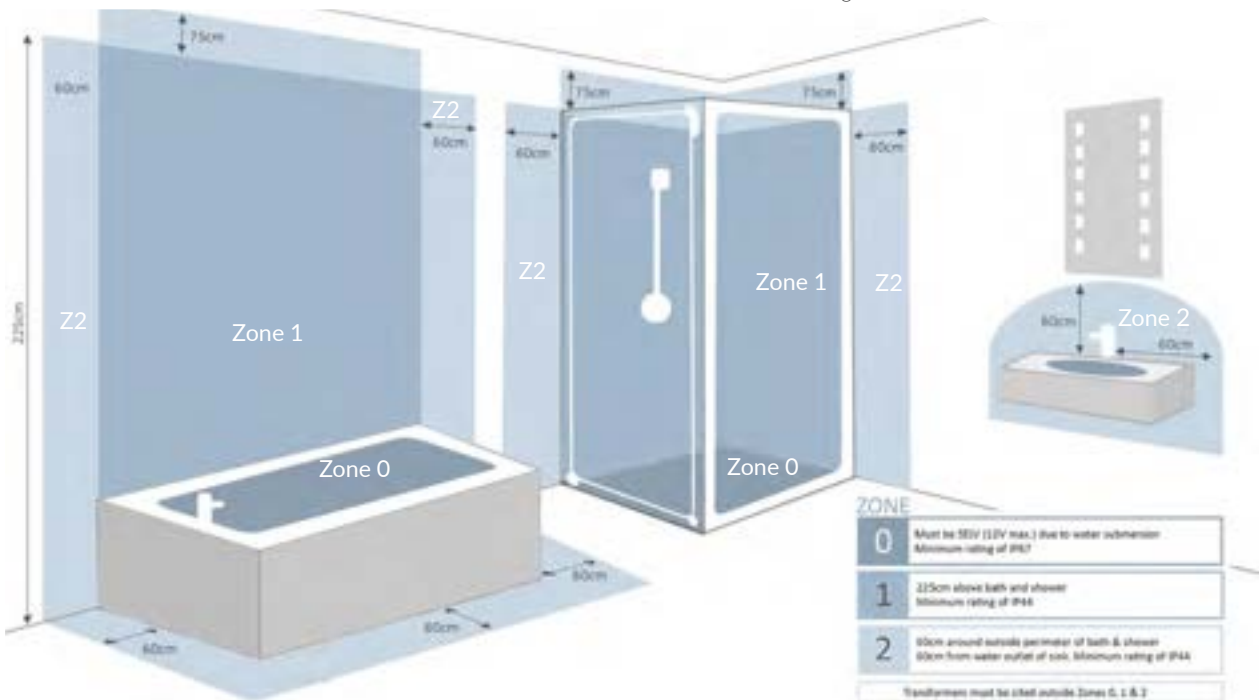

ARTIST

TOILET ROLL HOLDER

CODE	SIZE	RRP
Q4-06039	H26 x W165 x D68	£49
Q4-06040	H26 x W165 x D68	£49
Q4-06042	H26 x W165 x D68	£49
Q4-06041	H26 x W165 x D68	£59

TOWEL HOLDER

CODE	SIZE	RRP
Q4-06043	H26 x W233 x D68	£49
Q4-06044	H26 x W233 x D68	£49
Q4-06046	H26 x W233 x D68	£49
Q4-06045	H26 x W233 x D68	£59