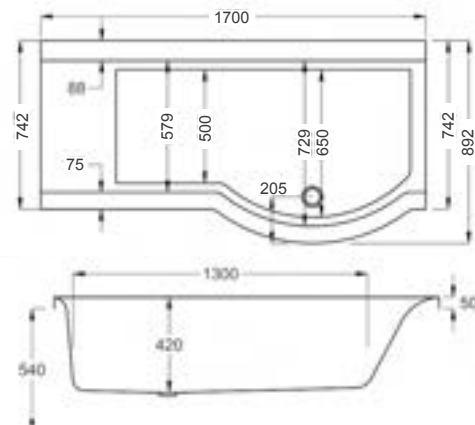

carron⁵

260 LITRES

1700 x 750-900mm RH H540mm D420mm		RRP
Bathtub	Q4-02371	£924
Front Panel	Q4-02375	£304
End Panel	Q4-02385	£144
Shower Screen	Q4-02380	£377

carronite™

260 LITRES

1700 x 750-900mm RH H540mm D420mm		RRP
Bathtub	Q4-02372	£1457
Front Panel	Q4-02376	£484
L Shape Panel	Q4-02506	£671
End Panel	Q4-02383	£196
Shower Screen	Q4-02380	£377