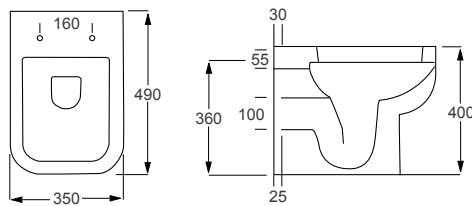

Technical Information

- Soft-close seat

MORNING		RRP
Q4-12276	Back To Wall Pan	£209
Q4-12278	Soft Close Seat	£109
Q4-19133	6/3ltr Concealed Cistern	£99

Technical Information

- Soft-close seat
- Quick-release seat
- Rimless WC