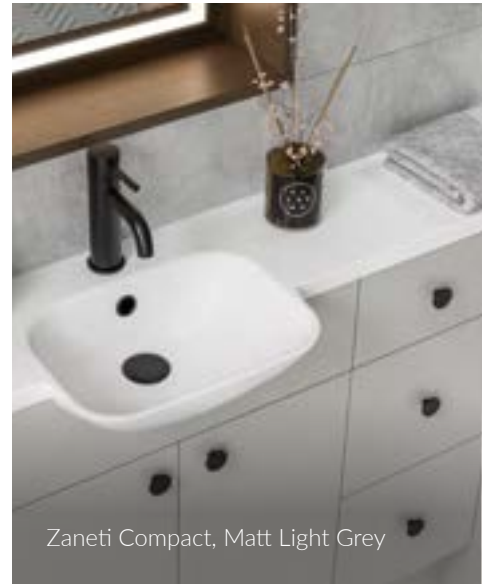

Zaneti Compact, Matt Light Grey