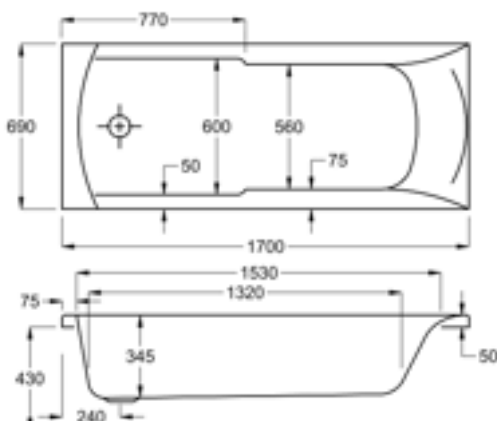

carron5

145 LITRES

1700 x 700mm H430mm D345mm		RRP
Bathtub	Q4-02037	£415
Front Panel	Q4-02256	£154
End Panel	Q4-02258	£122
CARRONITE L Shape Panel	Q4-02501	£439

carronite™

145 LITRES

1700 x 700mm H430mm D345mm		RRP
Bathtub	Q4-02038	£722
Front Panel	Q4-02257	£223
End Panel	Q4-02259	£162
CARRONITE L Shape Panel	Q4-02501	£439