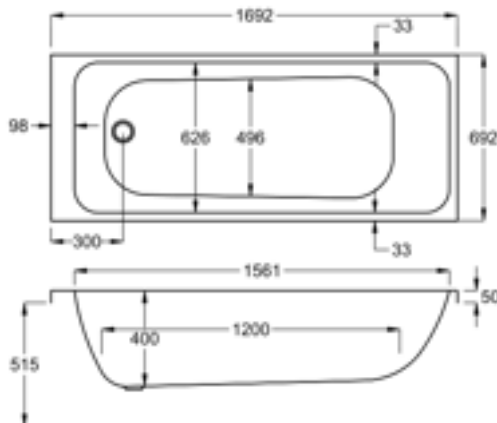

carron5

218 LITRES

1700 x 700mm H515mm D400mm		RRP
Bathtub	Q4-02422	£481
Front Panel	Q4-02320	£154
End Panel	Q4-02285	£122
CARRONITE L Shape Panel	Q4-02299	£439

carronite™

218 LITRES

1700 x 700mm H515mm D400mm		RRP
Bathtub	Q4-02423	£821
Front Panel	Q4-02321	£223
End Panel	Q4-02271	£162
CARRONITE L Shape Panel	Q4-02299	£439

1700