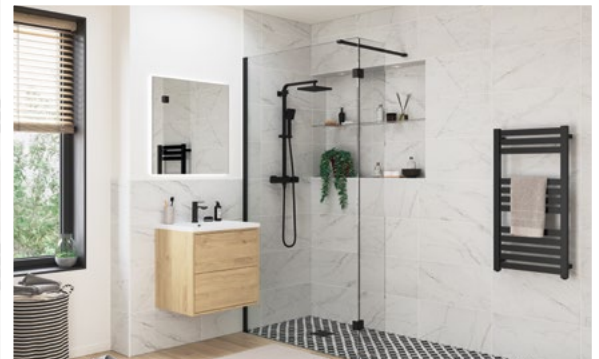

CHROME WETROOM

SAVE UP TO 15%

Wetroom panel with side panel shown

Wetroom panel with splash panel and a side panel shown

WETROOM PANELS FROM

ONLY £179

BLACK WETROOM

Wetroom panel, splash panel & side panel shown

OPTIONAL
SPLASH PANELS

JUST **£155**

Wetroom panel with splash panel shown

BRUSHED BRASS WETROOM

Wetroom panel, splash panel & side panel shown

Wetroom panel with splash panel shown

WETROOM PANEL & SUPPORT BAR