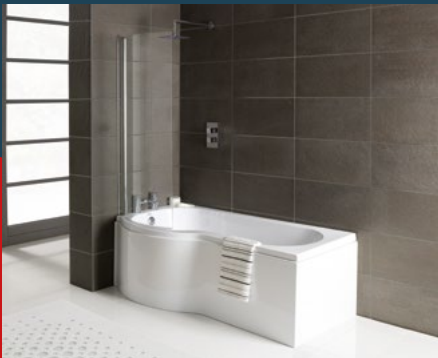

ISSUE 2 APRIL - SEPTEMBER 2024

BY PJH BATHROOMS 2GO

BEST PRODUCTS • BEST PRICES • IN-STOCK • NEXT DAY DELIVERY

QUALITY & PRICE
PROMISE

1000'S
IN-STOCK ITEMS

NEXT DAY DELIVERY
HOME OR STORE

QUALITY ASSURANCE

You can be assured that all our products are of the highest quality and craftsmanship and come with manufacturers guarantees.

Due to our policy of continuous improvement, we reserve the right to amend specifications, designs and colours without prior notice. Suggested selling prices include VAT. Due to circumstances beyond our control, prices may have to be altered including changes to the rate of value added tax.

The colours and finishes shown in this brochure are as accurate as possible within limits of the printing process.

Whilst every effort has been made to ensure accuracy of the information supplied herein, we cannot be held responsible for any errors or omissions.

pjh
together we're better