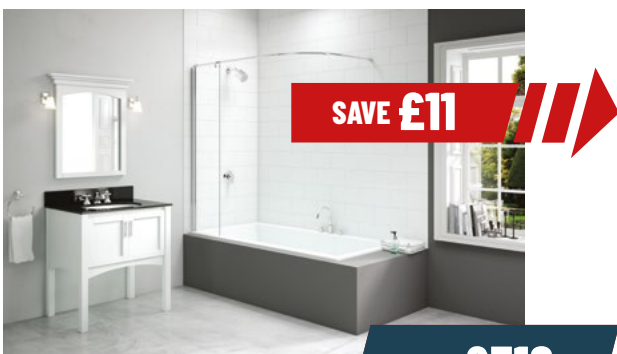

SAVE £8

WAS £760

TWO PANEL FOLDING HINGED BATH SCREEN

W1100 x H1500mm
DIBS0030

NOW £752

PJH344/67

SAVE £11

WAS £316