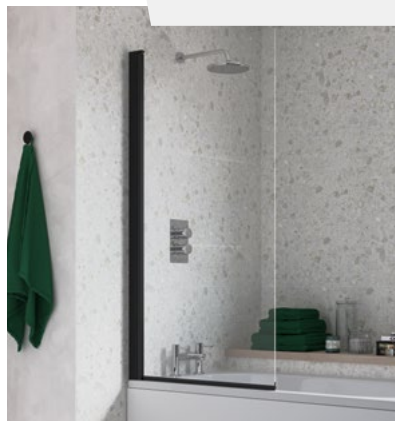

Black
DIBS0122

ONLY £108

PJH49/50