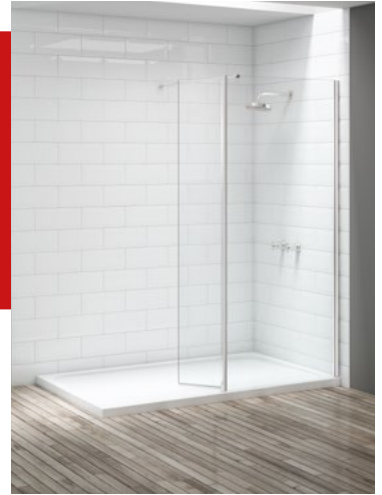

ENCLOSURES

MERLYN
SHOWERING

vivid WETROOMS

700mm	DIEW7002	£492	PJH225/50	1200mm	DIEW1208	£564	PJH258/50
800mm	DIEW8006	£492	PJH225/50	1400mm	DIEW1404	£660	PJH302/50
900mm	DIEW9006	£492	PJH225/50	300mm Swivel Panel	DIEW3004	£277	PJH126/96
1000mm	DIEW1008	£522	PJH239/25	300mm Cube Panel	DIEW3006	£247	PJH113/21
1100mm	DIEW1104	£564	PJH258/50	*Vertical Pole	DIEX0016	£236	PJH108/17

2015mm high
Easy clean glass
8mm toughened safety glass
20 year guarantee