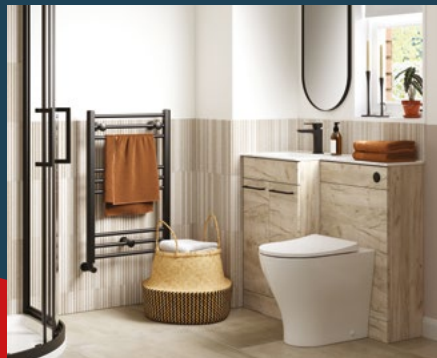

ISSUE 2 APRIL - SEPTEMBER 2024

BY PJH BATHROOMS 2GO

BEST PRODUCTS • BEST PRICES • IN-STOCK • NEXT DAY DELIVERY

QUALITY & PRICE
PROMISE

1000'S
IN-STOCK ITEMS

NEXT DAY DELIVERY
HOME OR STORE

QUALITY ASSURANCE

You can be assured that all our products are of the highest quality and craftsmanship and come with manufacturers guarantees.

Due to our policy of continuous improvement, we reserve the right to amend specifications, designs and colours without prior notice. Suggested selling prices include VAT. Due to circumstances beyond our control, prices may have to be altered including changes to the rate of value added tax.

The colours and finishes shown in this brochure are as accurate as possible within limits of the printing process.

Whilst every effort has been made to ensure accuracy of the information supplied herein, we cannot be held responsible for any errors or omissions.

pjh
together we're better