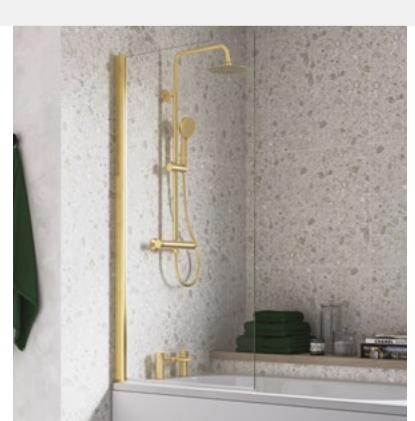

**Brushed
Brass**
DIBS0124

ONLY £132

PJH60/50